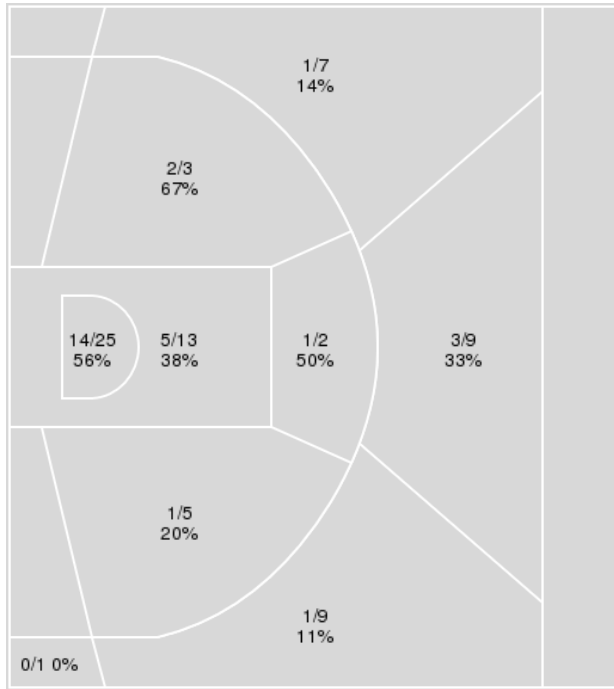

Alabama at LSU

01/19/21 Maravich Assembly Center, Baton Rouge
2020-21 Men's Basketball

Game Time: 8:00 PM
Game Duration: 2:01
Attendance: 2,295

Officials: Tony Greene, Terry Oglesby, Lee Cassell

{ Players => 0, 1, 2, 3, 4, 5, 10, 11, 15, 21, 22, 24, 25, 32, 34; } FG
Types => All; Results => All;

{ Players => 1, 2, 3, 4, 5, 10, 11, 12, 13, 14, 15, 21, 22, 23, 24, 25, 30,
33, 34, 35; } FG Types => All; Results => All;

LSU

Alabama

LSU	M/A	%
Field Goals	28/74	38
2 Points	23/48	48
3 Points	5/26	19
Free Throws	14/22	64

Alabama	M/A	%
Field Goals	38/68	56
2 Points	15/25	60
3 Points	23/43	53
Free Throws	6/9	67