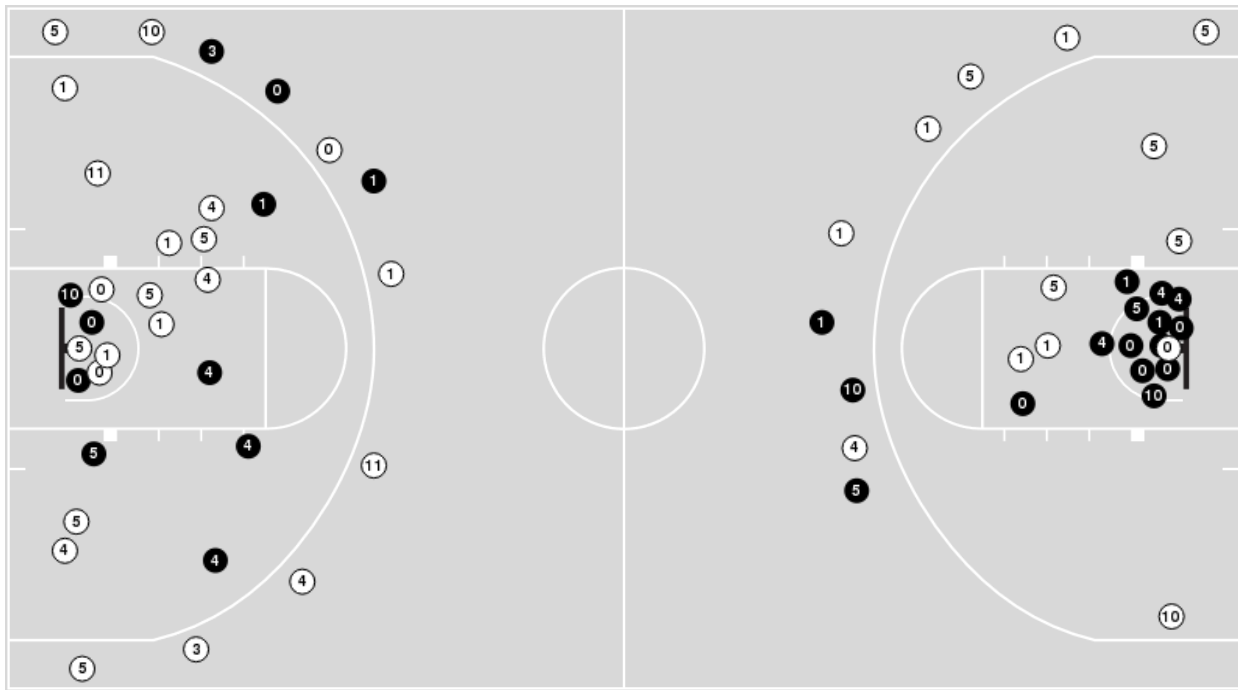

Players => 0, 1, 2, 3, 4, 5, 10, 11, 12, 13, 14, 22, 23, 24, 33FG Types=>AllResults=>All

Arkansas

All Field Goals