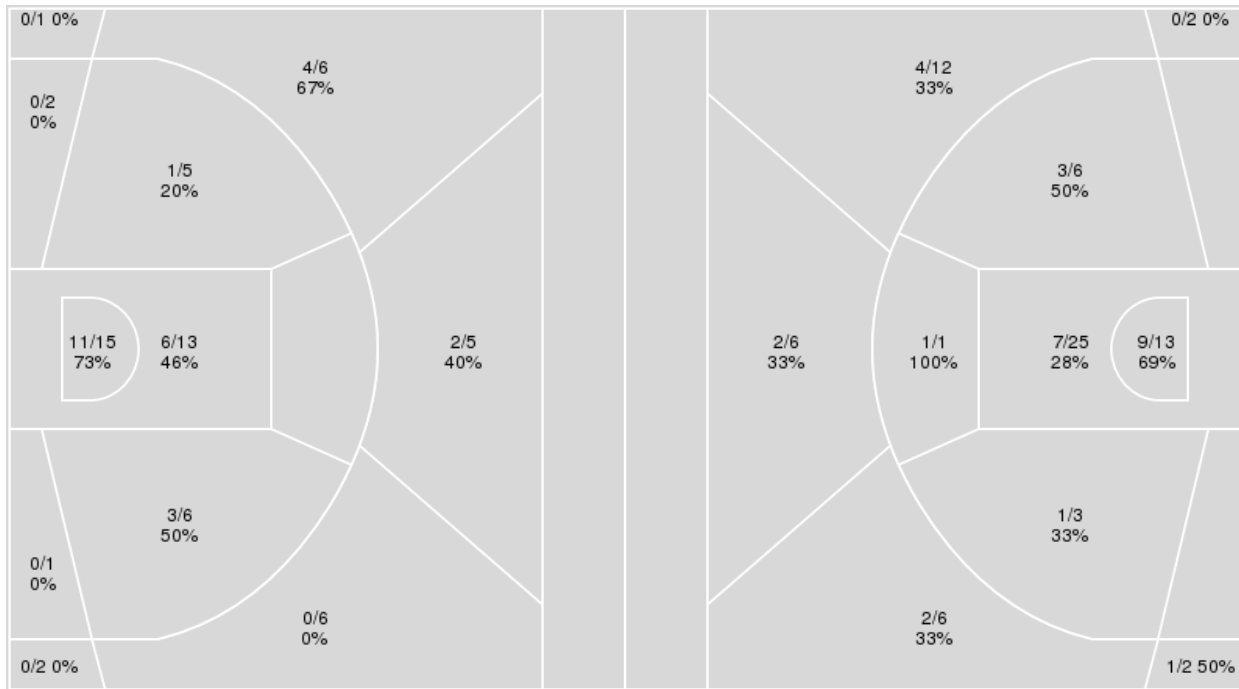

LSU at Arkansas

02/27/21 Bud Walton Arena, Fayetteville
2020-21 Men's Basketball

Game Time: 1:00 PM
Game Duration: 2:04
Attendance: 4,400

Officials: Pat Adams, K.B. Burdett Jr, Jason Baker

{ Players => 0, 1, 2, 3, 4, 5, 10, 11, 12, 13, 14, 22, 23, 24, 33; } FG
Types => All; Results => All;

{ Players => 0, 1, 2, 3, 4, 5, 10, 11, 15, 21, 22, 24, 25, 32, 34; } FG
Types => All; Results => All;

Arkansas

LSU

Arkansas	M/A	%
Field Goals	27/62	44
2 Points	21/42	50
3 Points	6/20	30
Free Throws	23/31	74

LSU	M/A	%
Field Goals	30/76	39
2 Points	21/48	44
3 Points	9/28	32
Free Throws	6/12	50