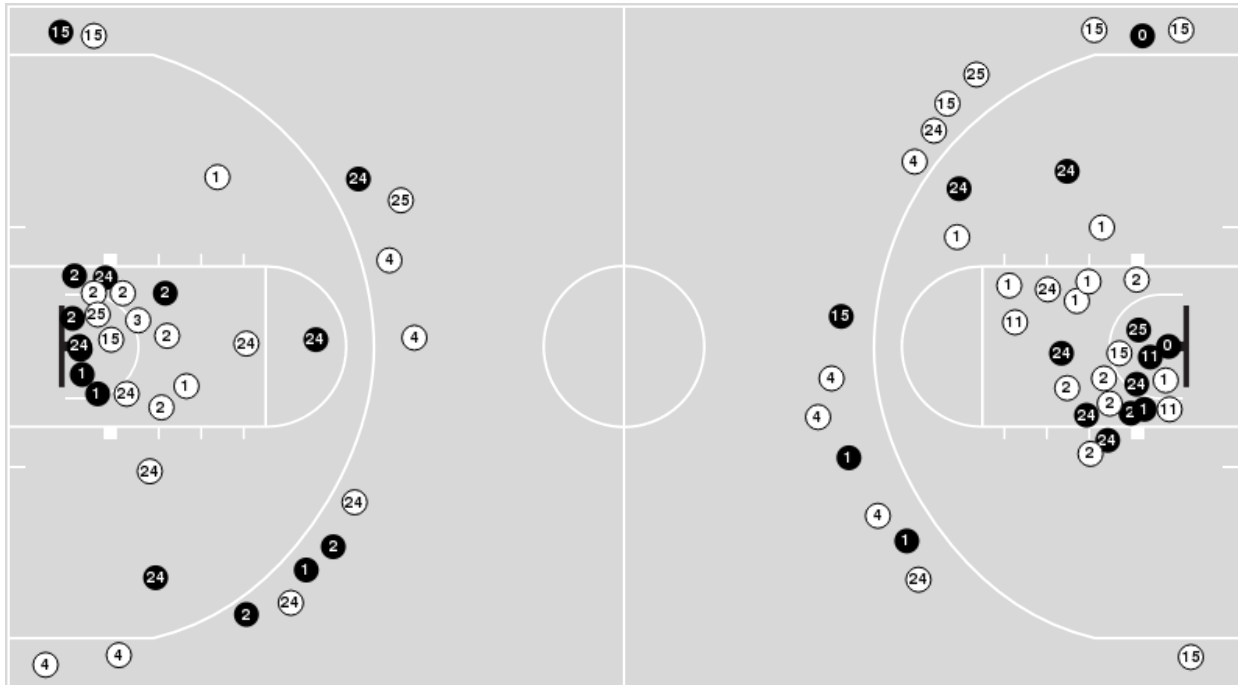

Players => 0, 1, 2, 3, 4, 5, 10, 11, 15, 21, 22, 24, 25, 32, 34 FG Types=>All Results=>All

LSU

All Field Goals