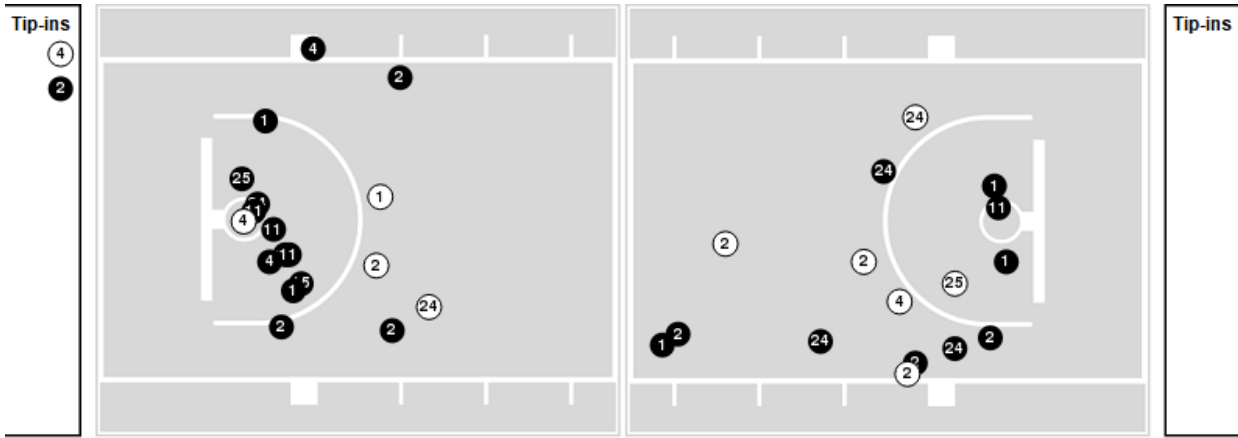

Blow Up Chart

● Made ○ Missed N - Player Number

LSU	M/A	%
Field Goals	38/62	61
2 Points	28/40	70
3 Points	10/22	45
Free Throws	8/11	73

LSU	M/A	%
Points in the Paint	48 (24 / 33)	73
Fast Break Points	24 (12/13)	92
Second Chance Points	9 (4/8)	50
Effective FG%	69