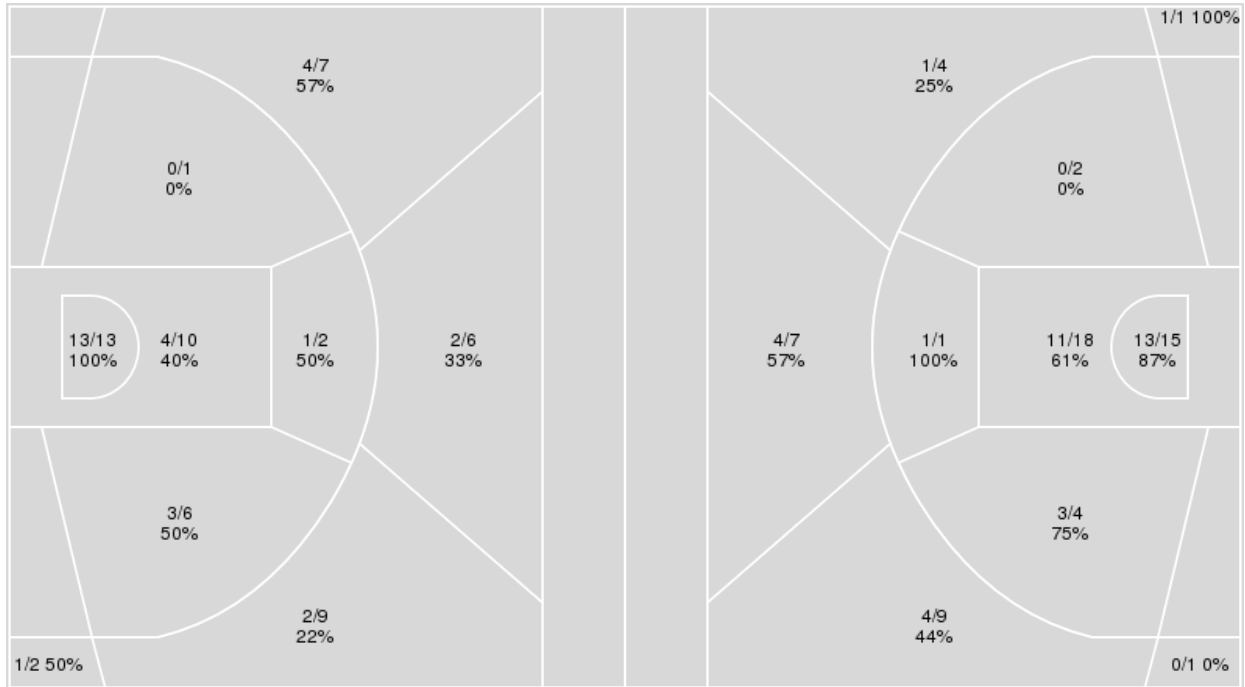

Officials: Joe Lindsay, Byron Jarrett, Olandis Poole

{ Players => 0, 1, 2, 3, 4, 5, 11, 20, 21, 24, 25, 30, 32, 33, 35, 55; } FG
Types => All; Results => All;

{ Players => 0, 1, 2, 3, 4, 5, 10, 11, 15, 21, 22, 24, 25, 32, 34; } FG
Types => All; Results => All;

Mississippi State

LSU

Mississippi State	M/A	%
Field Goals	30/56	54
2 Points	21/32	66
3 Points	9/24	38
Free Throws	11/16	69

LSU	M/A	%
Field Goals	38/62	61
2 Points	28/40	70
3 Points	10/22	45
Free Throws	8/11	73