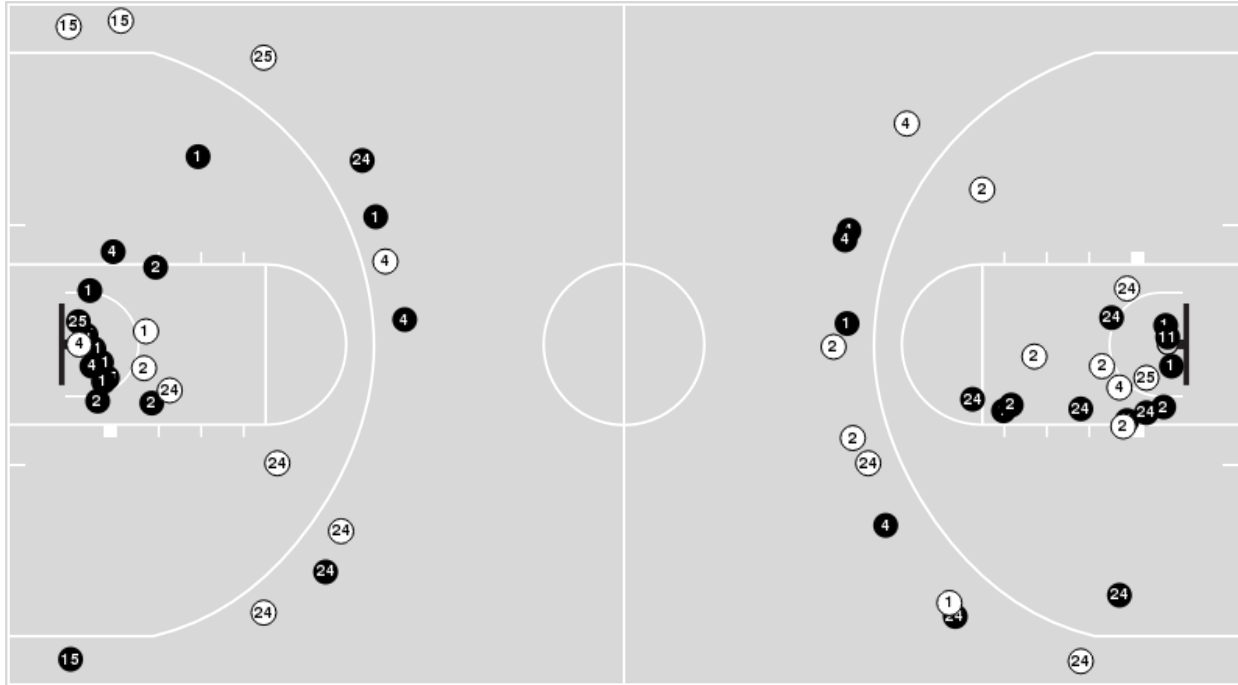

Players => 0, 1, 2, 3, 4, 5, 10, 11, 15, 21, 22, 24, 25, 32, 34 FG Types=>All Results=>All

LSU

All Field Goals