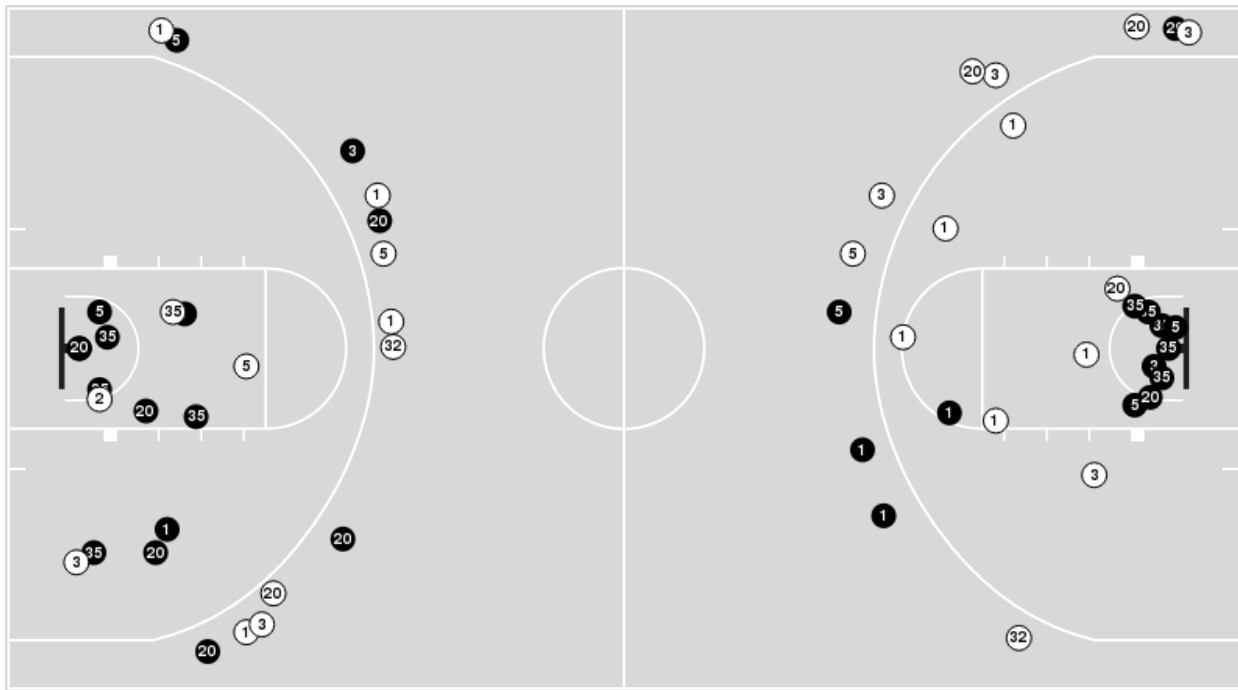

Officials: Joe Lindsay, Byron Jarrett, Olandis Poole

Players => 0, 1, 2, 3, 4, 5, 11, 20, 21, 24, 25, 30, 32, 33, 35, 55FG Types=>AllResults=>All

Mississippi State

All Field Goals