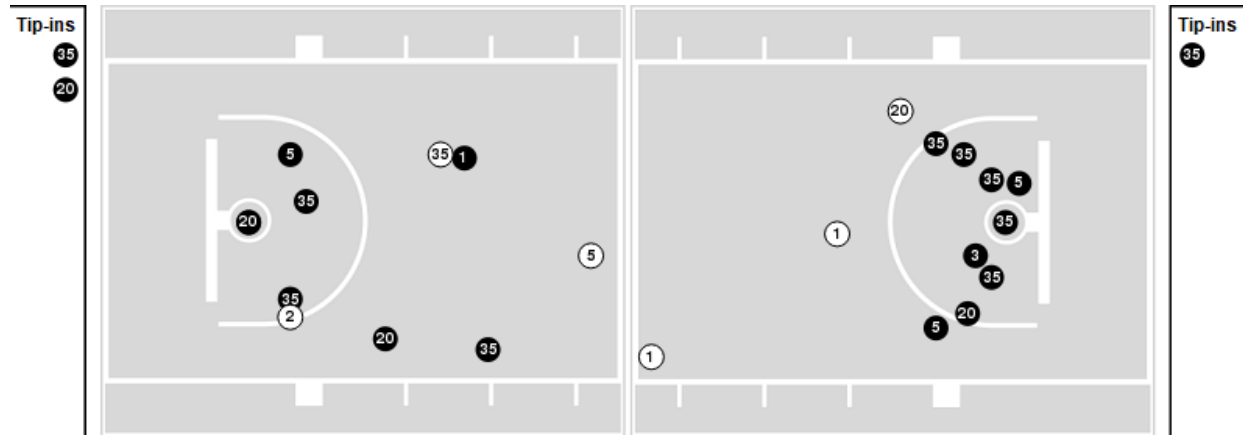

Blow Up Chart

● Made ○ Missed N - Player Number

Mississippi State	M/A	%
Field Goals	30/56	54
2 Points	21/32	66
3 Points	9/24	38
Free Throws	11/16	69

Mississippi State	M/A	%
Points in the Paint	34 (17 / 23)	74
Fast Break Points	8 (6/8)	75
Second Chance Points	13 (7/8)	88
Effective FG%	62