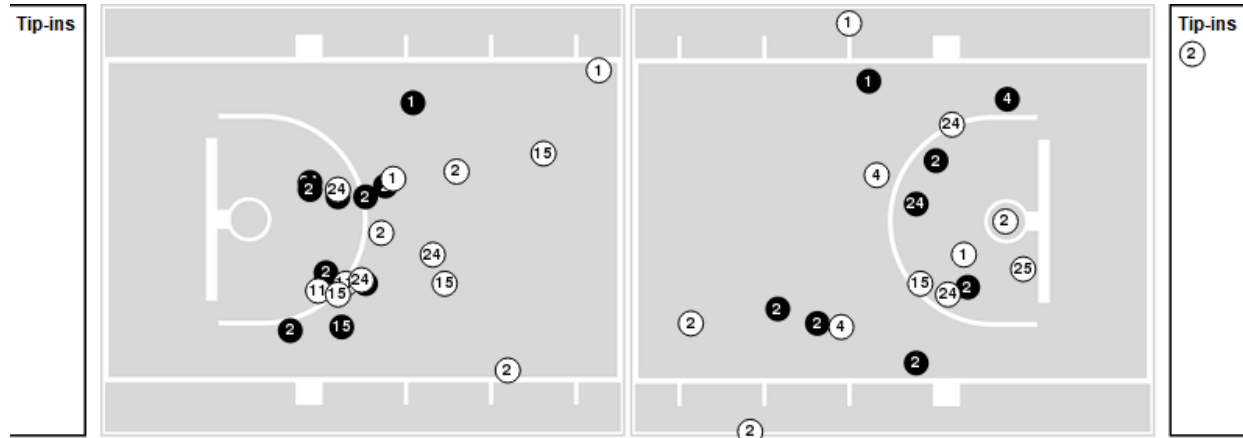

**Officials:** Doug Shows, Pat Adams, Joe Lindsey

Players => 0, 1, 2, 3, 4, 5, 10, 11, 15, 21, 22, 24, 25, 32, 34 FG Types=>All Results=>All

**LSU**

**All Field Goals**

**Blow Up Chart**

● Made ○ Missed N - Player Number