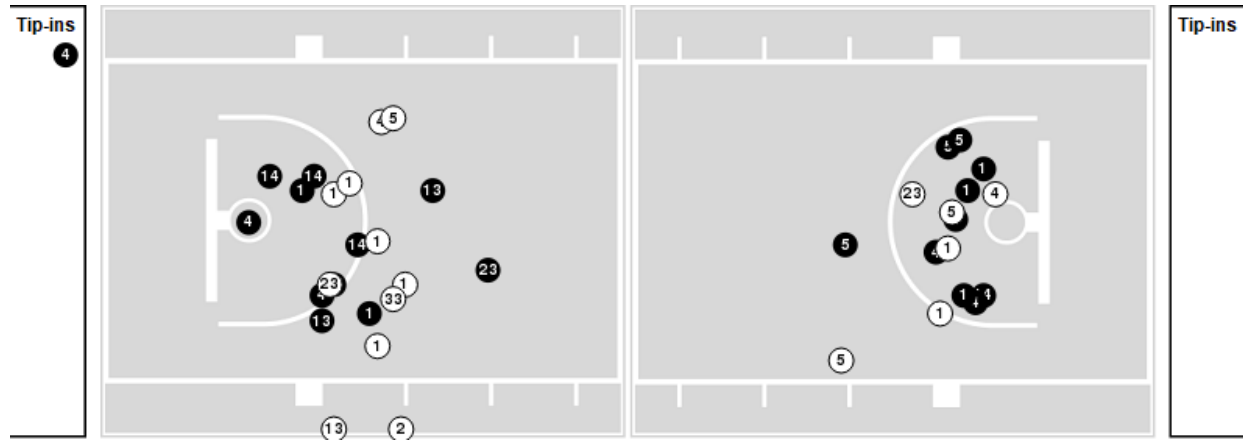

Blow Up Chart

● Made ○ Missed N - Player Number

Alabama	M/A	%
Field Goals	33/76	43
2 Points	21/40	52
3 Points	12/36	33
Free Throws	2/5	40

Alabama	M/A	%
Points in the Paint	42 (21 / 36)	58
Fast Break Points	16 (8/9)	89
Second Chance Points	16 (7/16)	44
Effective FG%	51