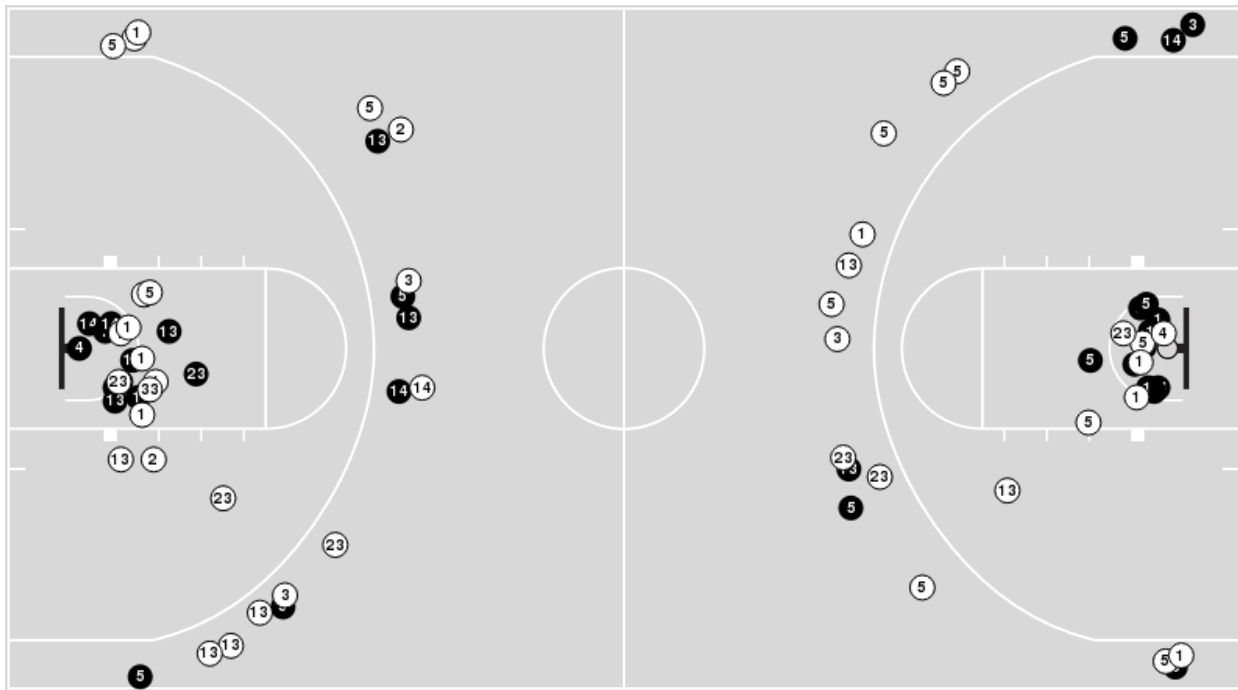

Officials: Doug Shows, Pat Adams, Joe Lindsey

Players => 1, 2, 3, 4, 5, 10, 11, 12, 13, 14, 15, 21, 22, 23, 24, 25, 30, 33, 34, 35FG Types=>AllResults=>All

Alabama

All Field Goals