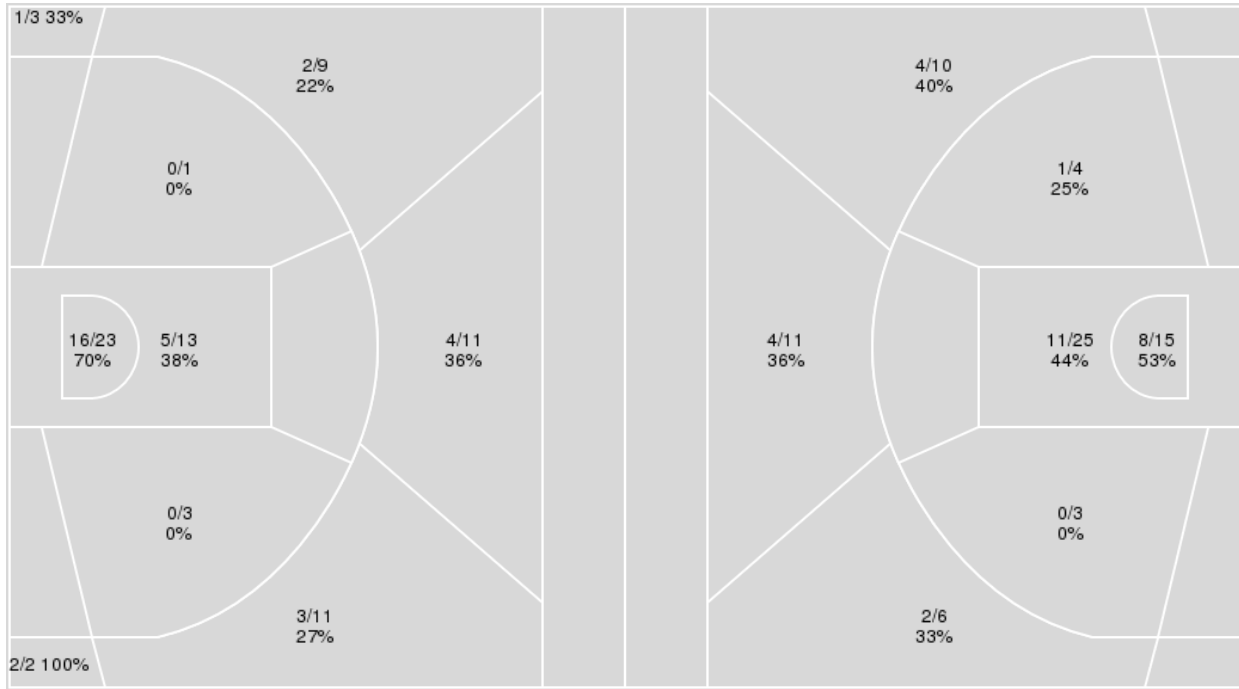

Officials: Doug Shows, Pat Adams, Joe Lindsey

{ Players => 1, 2, 3, 4, 5, 10, 11, 12, 13, 14, 15, 21, 22, 23, 24, 25, 30, 33, 34, 35; } FG Types => All; Results => All;

{ Players => 0, 1, 2, 3, 4, 5, 10, 11, 15, 21, 22, 24, 25, 32, 34; } FG Types => All; Results => All;

Alabama

LSU

Alabama	M/A	%
Field Goals	33/76	43
2 Points	21/40	52
3 Points	12/36	33
Free Throws	2/5	40

LSU	M/A	%
Field Goals	30/74	41
2 Points	20/47	43
3 Points	10/27	37
Free Throws	9/13	69