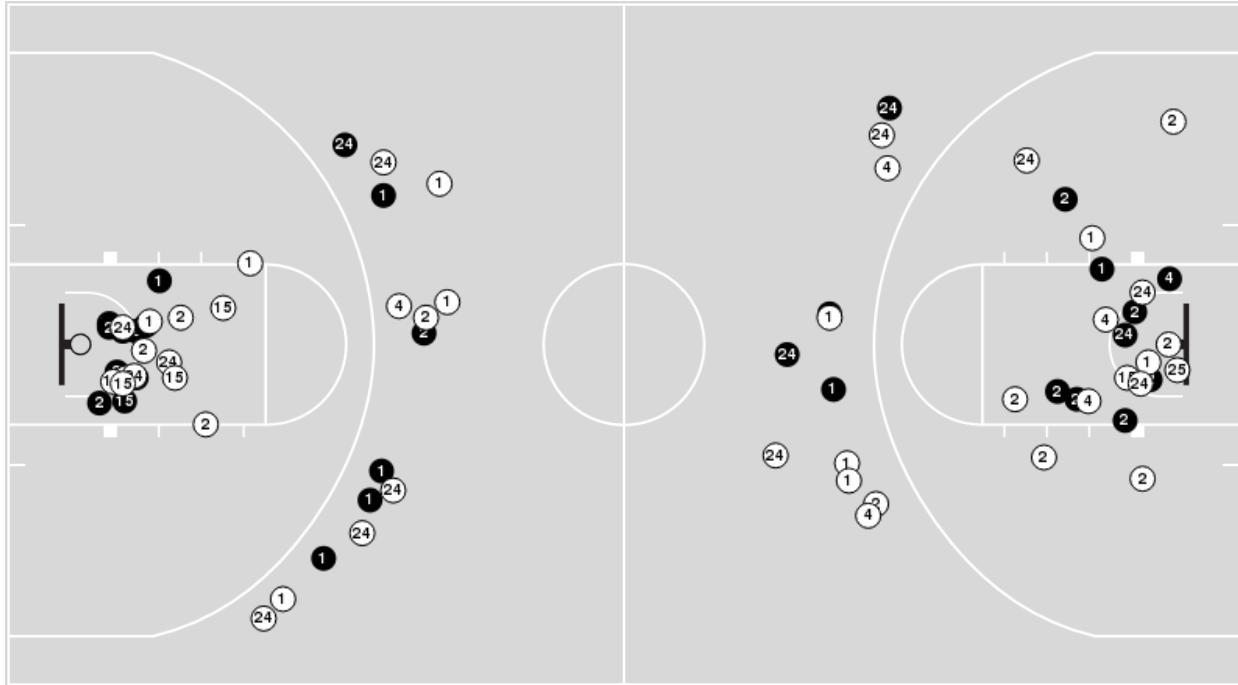

Officials: Doug Shows, Pat Adams, Joe Lindsey

Players => 0, 1, 2, 3, 4, 5, 10, 11, 15, 21, 22, 24, 25, 32, 34 FG Types=>All Results=>All

LSU

All Field Goals