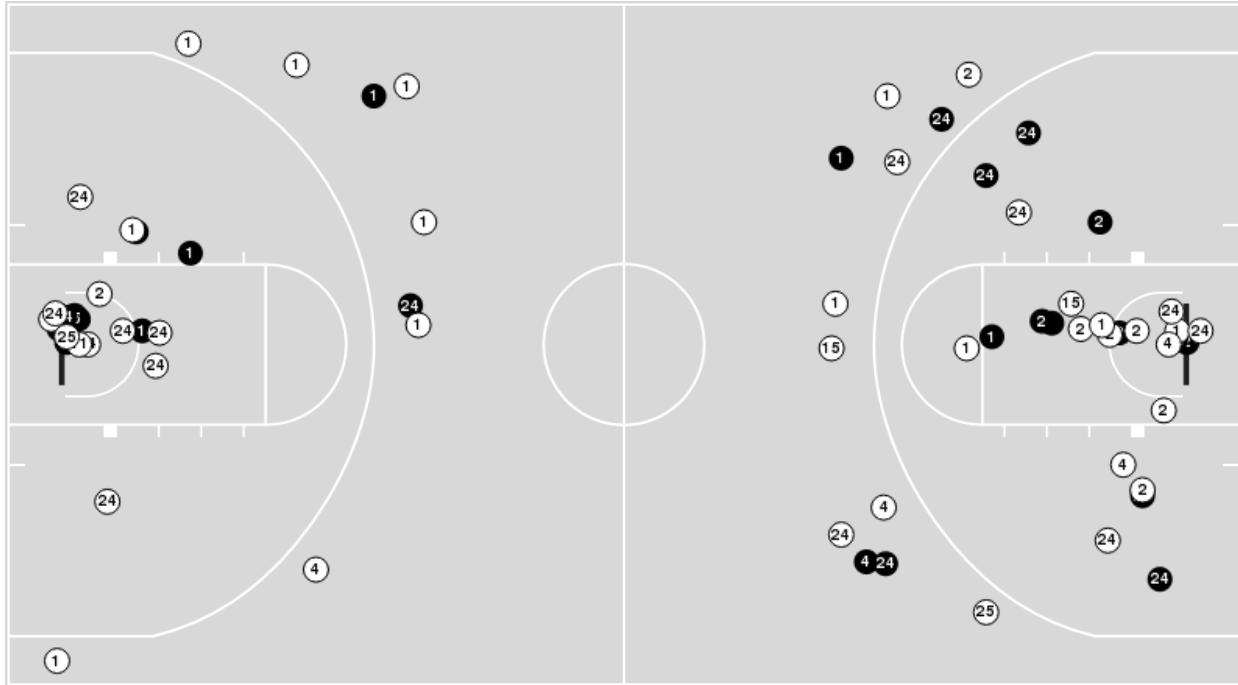

Players => AllFG Types=>AllResults=>All
LSU

All Field Goals