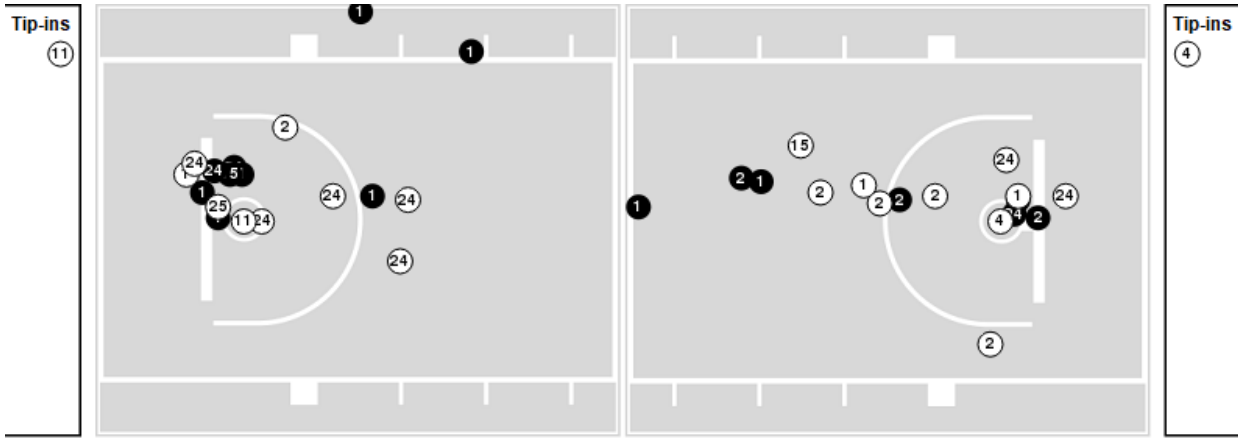

Blow Up Chart

● Made ○ Missed N - Player Number

LSU	M/A	%
Field Goals	27/69	39
2 Points	21/48	44
3 Points	6/21	29
Free Throws	18/23	78

LSU	M/A	%
Points in the Paint	28 (14 / 33)	42
Fast Break Points	20 (11/11)	100
Second Chance Points	9 (6/12)	50
Effective FG%	43