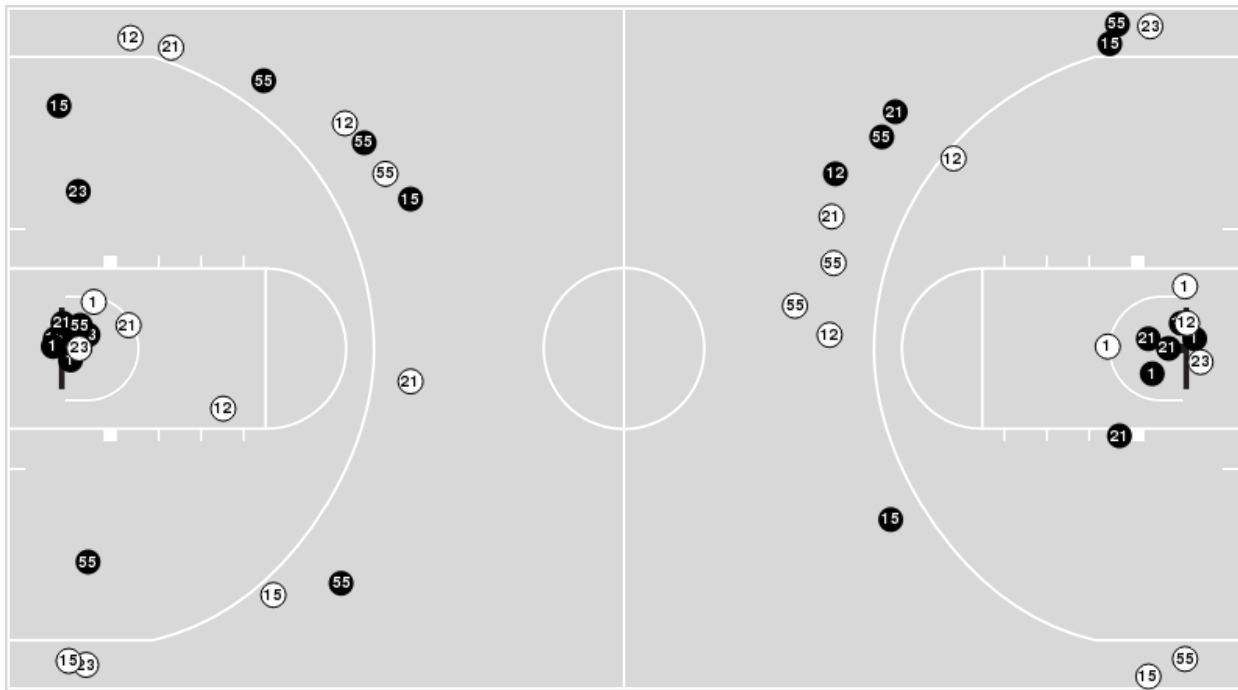

LSU at Michigan

Players => 0, 1, 2, 3, 4, 5, 12, 14, 15, 21, 23, 24, 25, 32, 44, 51, 55 FG Types=>AllResults=>All

Michigan

All Field Goals