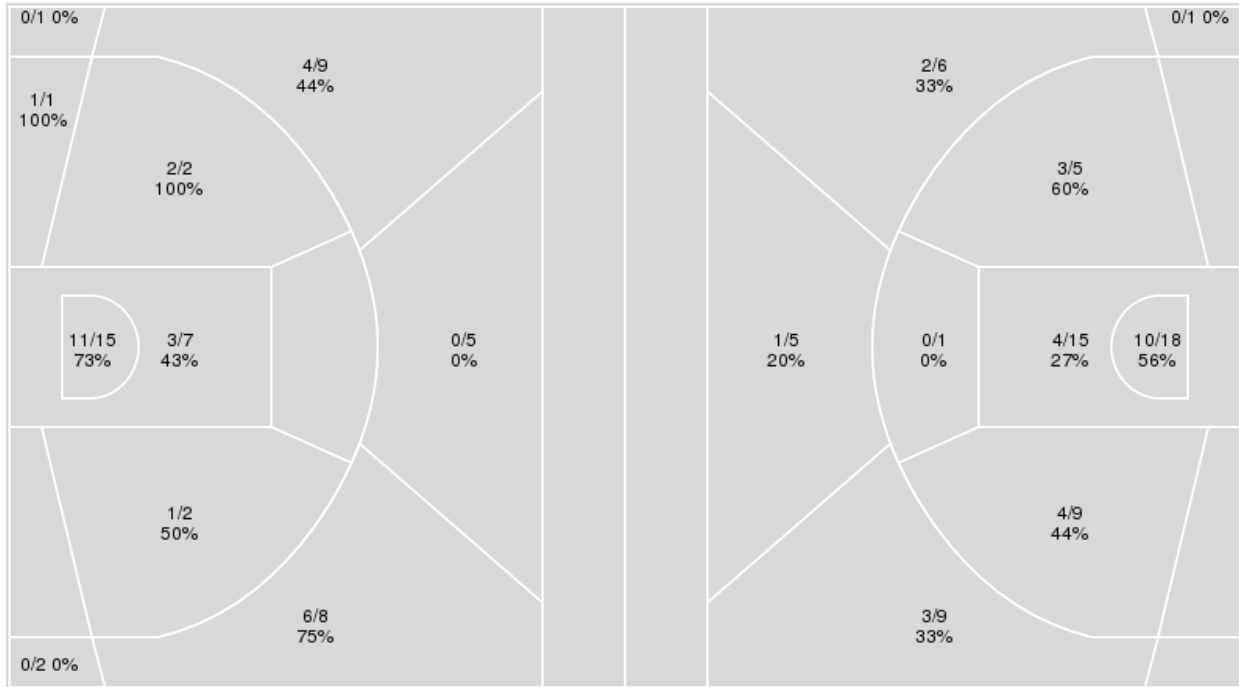

LSU at Michigan

03/22/21 Lucas Oil Stadium, Indianapolis, IN

NCAA Division I Men's Basketball Championship - Second Round

Game Time: 7:10 PM

Game Duration: 2:09

Attendance: 5,546

Officials: Jeffrey Anderson, Pat Driscoll, Rob Riley

{ Players => 0, 1, 2, 3, 4, 5, 12, 14, 15, 21, 23, 24, 25, 32, 44, 51, 55; } { Players => All; } FG Types => All; Results => All;
FG Types => All; Results => All;

Michigan

LSU

Michigan	M/A	%
Field Goals	28/52	54
2 Points	18/27	67
3 Points	10/25	40
Free Throws	20/25	80

LSU	M/A	%
Field Goals	27/69	39
2 Points	21/48	44
3 Points	6/21	29
Free Throws	18/23	78