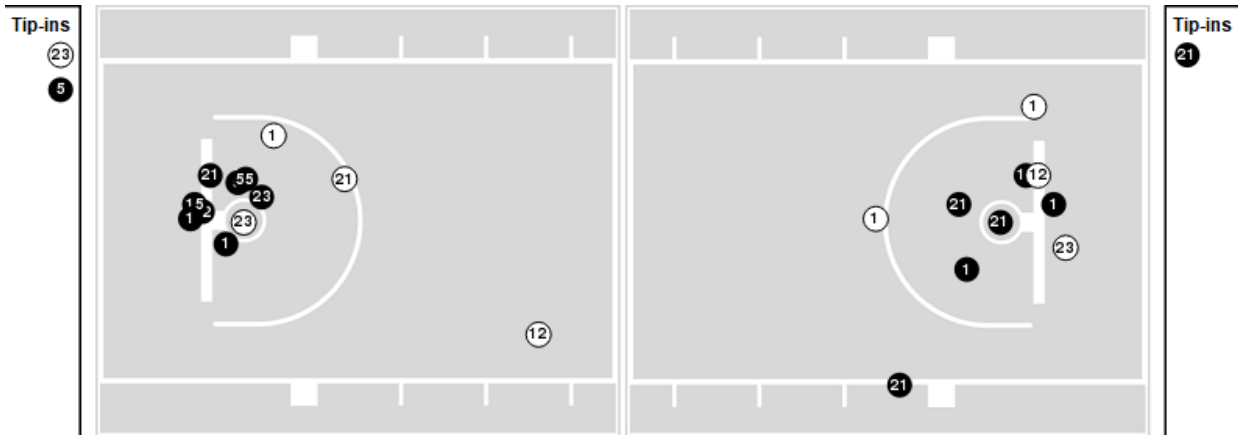

LSU at Michigan

Players => 0, 1, 2, 3, 4, 5, 12, 14, 15, 21, 23, 24, 25, 32, 44, 51, 55 FG Types=>AllResults=>All

Michigan

All Field Goals

Blow Up Chart

● Made ○ Missed N - Player Number

Michigan	M/A	%
Field Goals	28/52	54
2 Points	18/27	67
3 Points	10/25	40
Free Throws	20/25	80