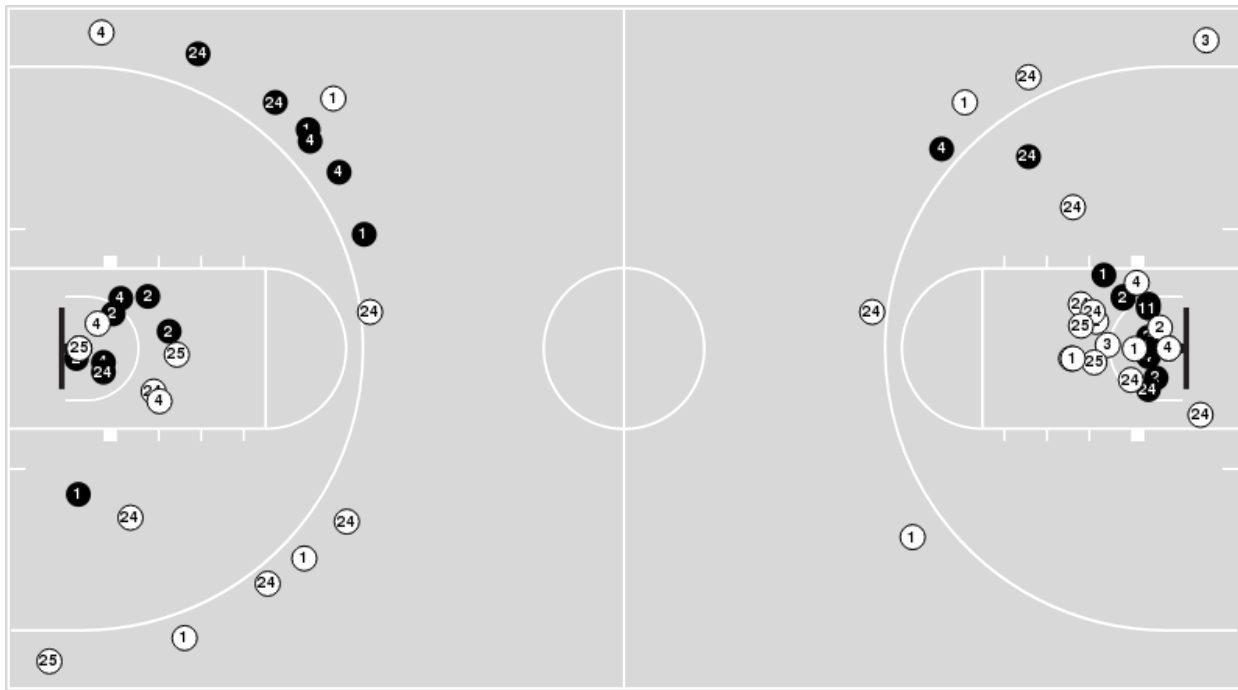

Officials: Joe Lindsey, Byron Jarrett, Bart Lenox

Players => AllFG Types=>AllResults=>All
LSU

All Field Goals