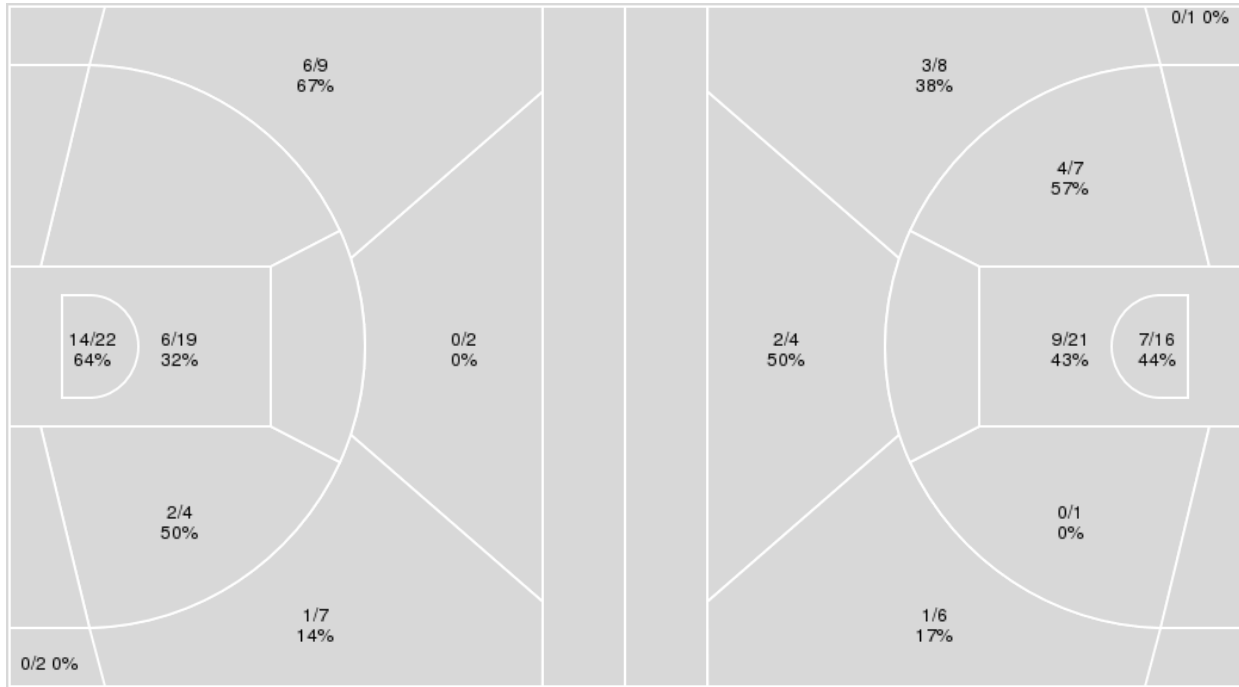

Officials: Joe Lindsey, Byron Jarrett, Bart Lenox

{ Players => All; } FG Types => All; Results => All;

{ Players => All; } FG Types => All; Results => All;

LSU

Ole Miss

LSU	M/A	%
Field Goals	29/65	45
2 Points	22/45	49
3 Points	7/20	35
Free Throws	11/16	69

Ole Miss	M/A	%
Field Goals	26/64	41
2 Points	20/45	44
3 Points	6/19	32
Free Throws	15/20	75