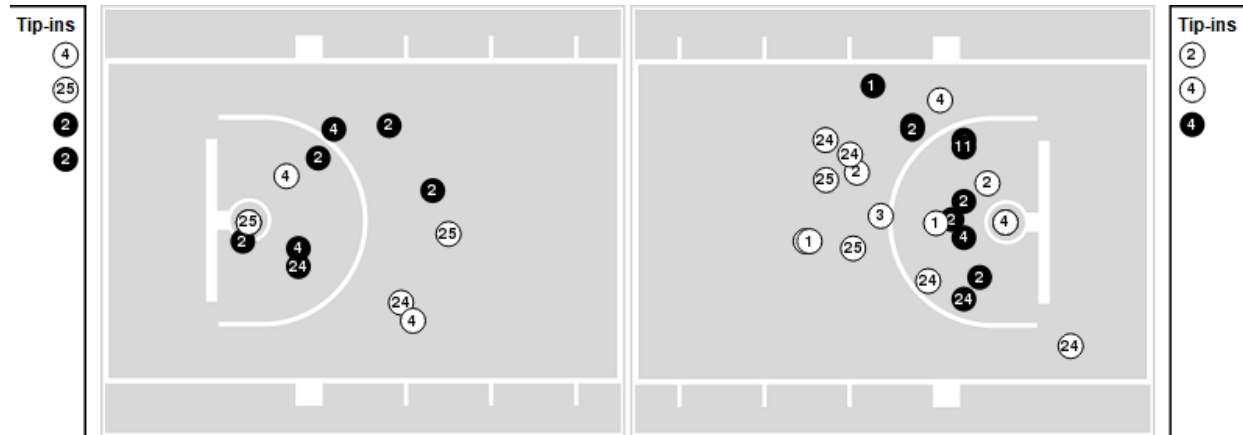

Blow Up Chart

● Made   ○ Missed   N - Player Number

LSU	M/A	%
Field Goals	29/65	45
2 Points	22/45	49
3 Points	7/20	35
Free Throws	11/16	69

LSU	M/A	%
Points in the Paint	40 (20 / 41)	49
Fast Break Points	13 (5/5)	100
Second Chance Points	8 (4/13)	31
Effective FG%	50