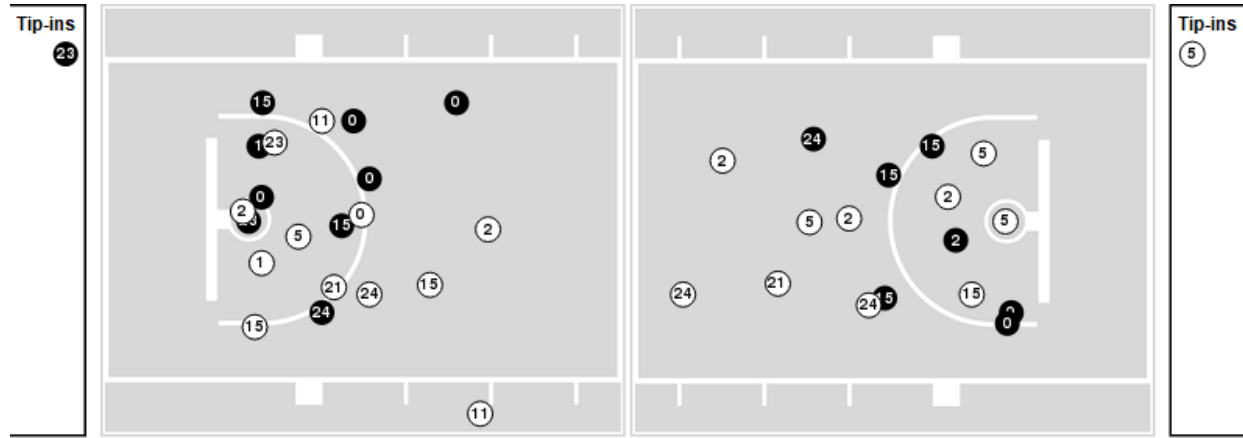

Blow Up Chart

N Made   **O** Missed   N - Player Number

Ole Miss	M/A	%
Field Goals	26/64	41
2 Points	20/45	44
3 Points	6/19	32
Free Throws	15/20	75

Ole Miss	M/A	%
Points in the Paint	32 (16 / 37)	43
Fast Break Points	7 (3/3)	100
Second Chance Points	14 (8/18)	44
Effective FG%	45