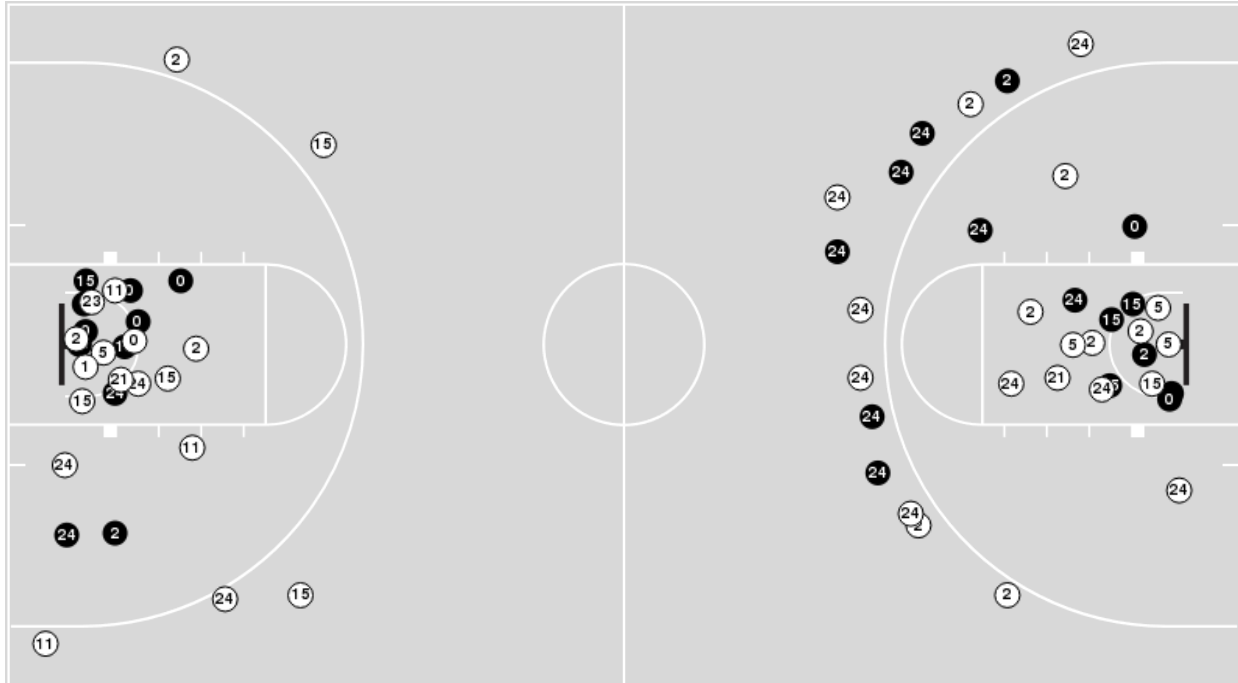

Officials: Joe Lindsey, Byron Jarrett, Bart Lenox

Players => AllFG Types=>AllResults=>All
Ole Miss

All Field Goals