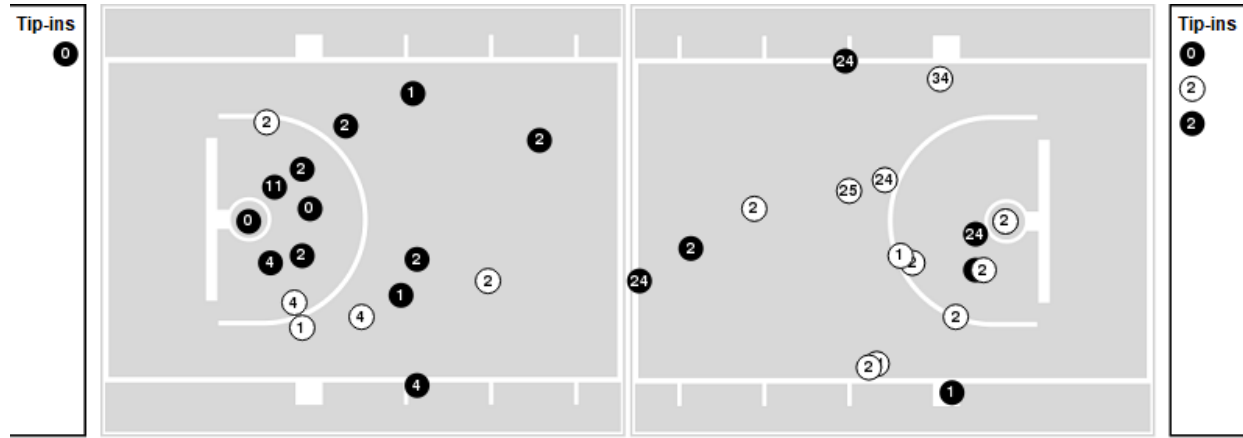

Blow Up Chart

● Made ○ Missed N - Player Number

LSU	M/A	%
Field Goals	31/60	52
2 Points	26/43	60
3 Points	5/17	29
Free Throws	19/26	73

LSU	M/A	%
Points in the Paint	34 (17 / 33)	52
Fast Break Points	14 (10/11)	91
Second Chance Points	10 (5/10)	50
Effective FG%	56