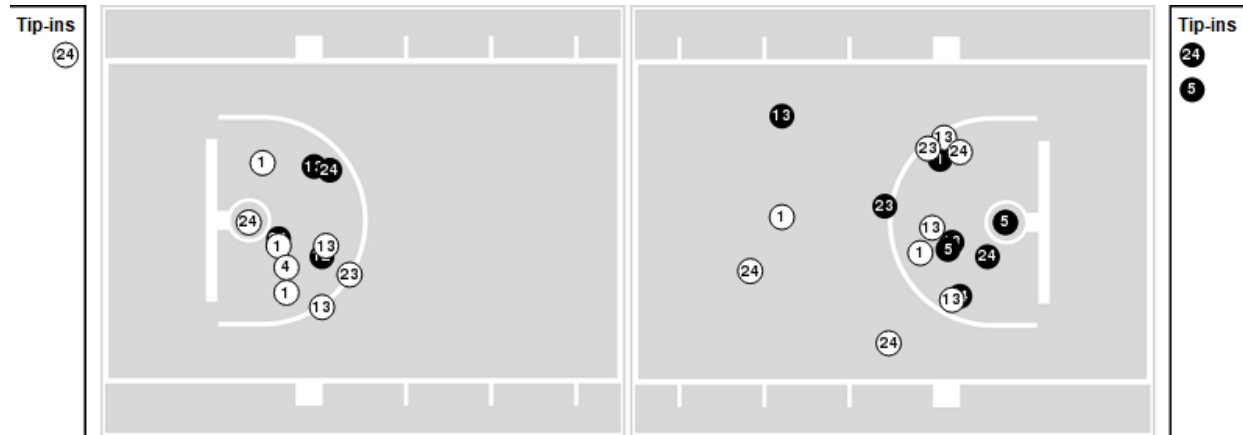

Blow Up Chart

● Made ○ Missed N - Player Number

Missouri	M/A	%
Field Goals	23/62	37
2 Points	14/32	44
3 Points	9/30	30
Free Throws	25/34	74

Missouri	M/A	%
Points in the Paint	26 (13 / 30)	43
Fast Break Points	13 (10/15)	67
Second Chance Points	16 (9/18)	50
Effective FG%	44