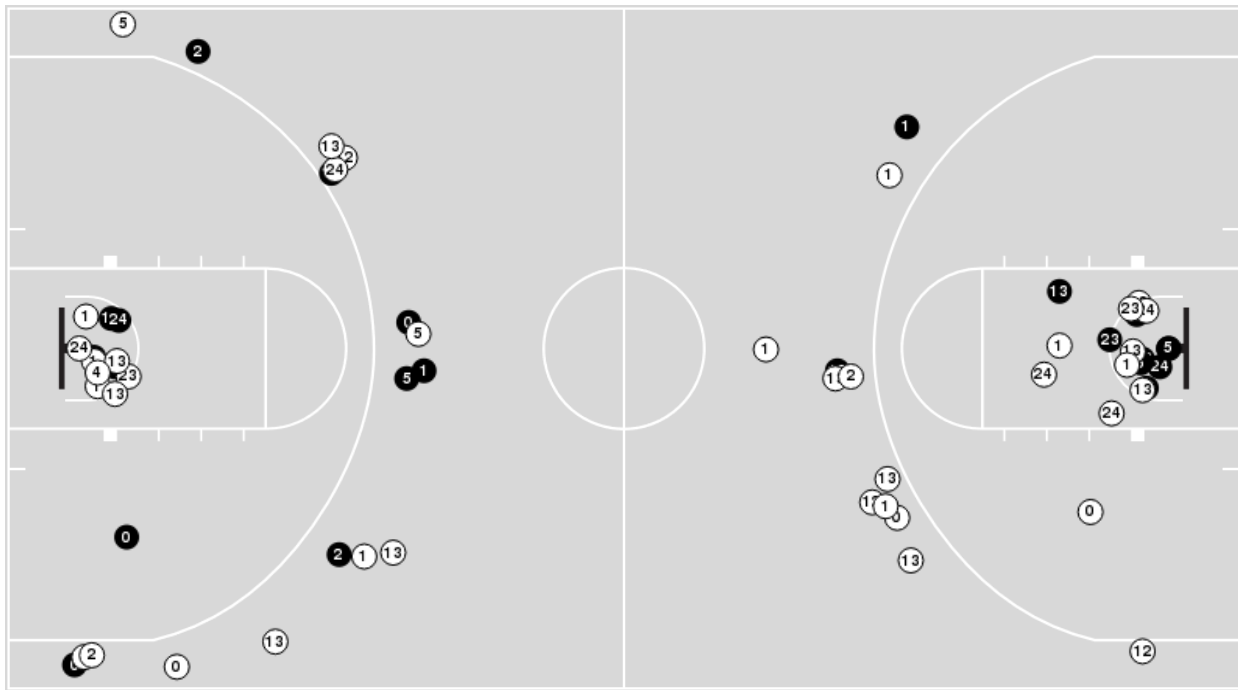

Players => AllFG Types=>AllResults=>All

Missouri

All Field Goals