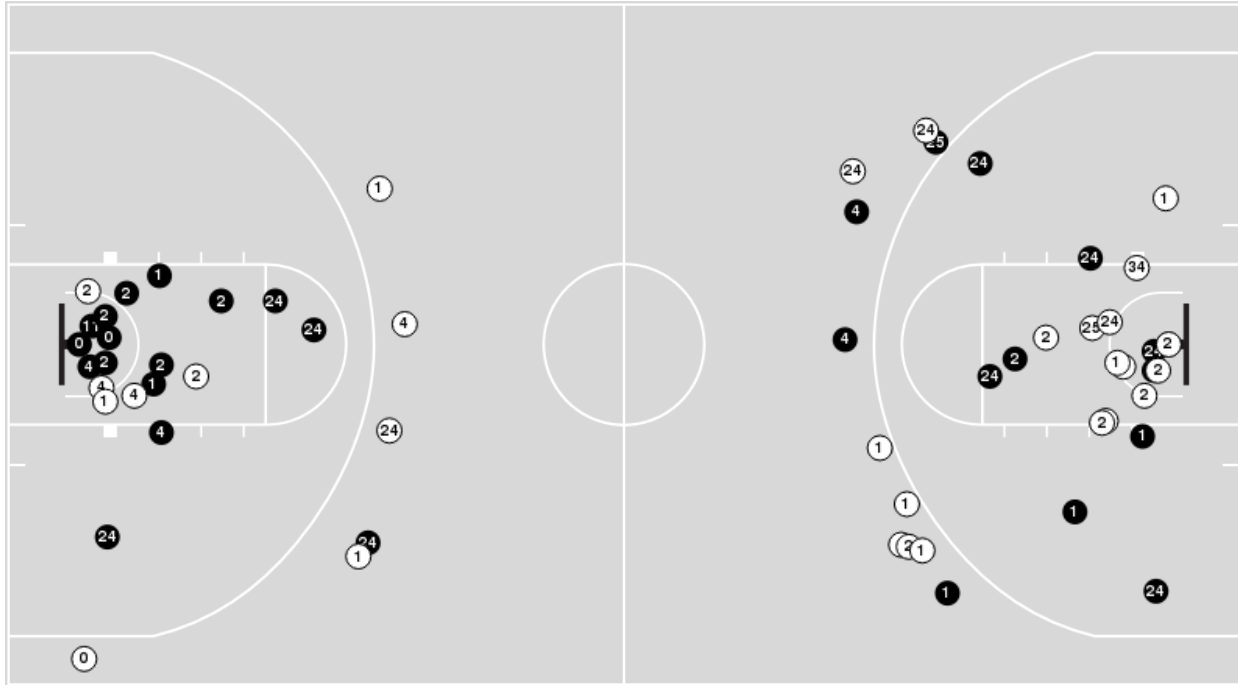

Players => AllFG Types=>AllResults=>All
LSU

All Field Goals