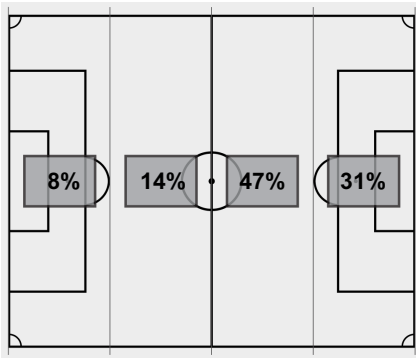

Corner kicks	1	2	Total
Razorbacks	1	4	5
Tigers	4	2	6

Fouls	1	2	Total
Razorbacks	6	10	16
Tigers	4	7	11

Scoring summary:

No.	Time	Team	Goal scorer	Assist	Description
1.	07:48	ARK	Stefani Doyle (6)	Taylor Malham	
2.	40:50	ARK	Anna Podojil (7)	Nayeli Perez	
3.	56:57	ARK	Brooke Pirkle (2)	Parker Goins Stefani Doyle	
4.	82:38	ARK	Reagan Swindall (3)	Marissa Kinsey	

Cautions and ejections:

YC - Tigers #21 73:17; YC - Tigers #31 81:03

Win-Lund, Katie (10-2-1). Loss-Goldman, Emma Grace (2-9-2).

Stadium: LSU Soccer Stadium

Officials:

Offsides: Arkansas 2, LSU 1.

Soccer Box Score (Final)
2019-20 Women's Soccer
Arkansas vs LSU (10/10/2019 at Baton Rouge, UNITED STATES)

Attacking Direction →

14	TOTAL SHOTS	4
8	SHOTS ON TARGET	1
1	SAVES	4
5	CORNERS	6
2	OFFSIDES	1
0	YELLOW CARDS	2
0	RED CARDS	0
51%	POSSESSION TOTAL	49%

← Attacking Direction

Official's signature