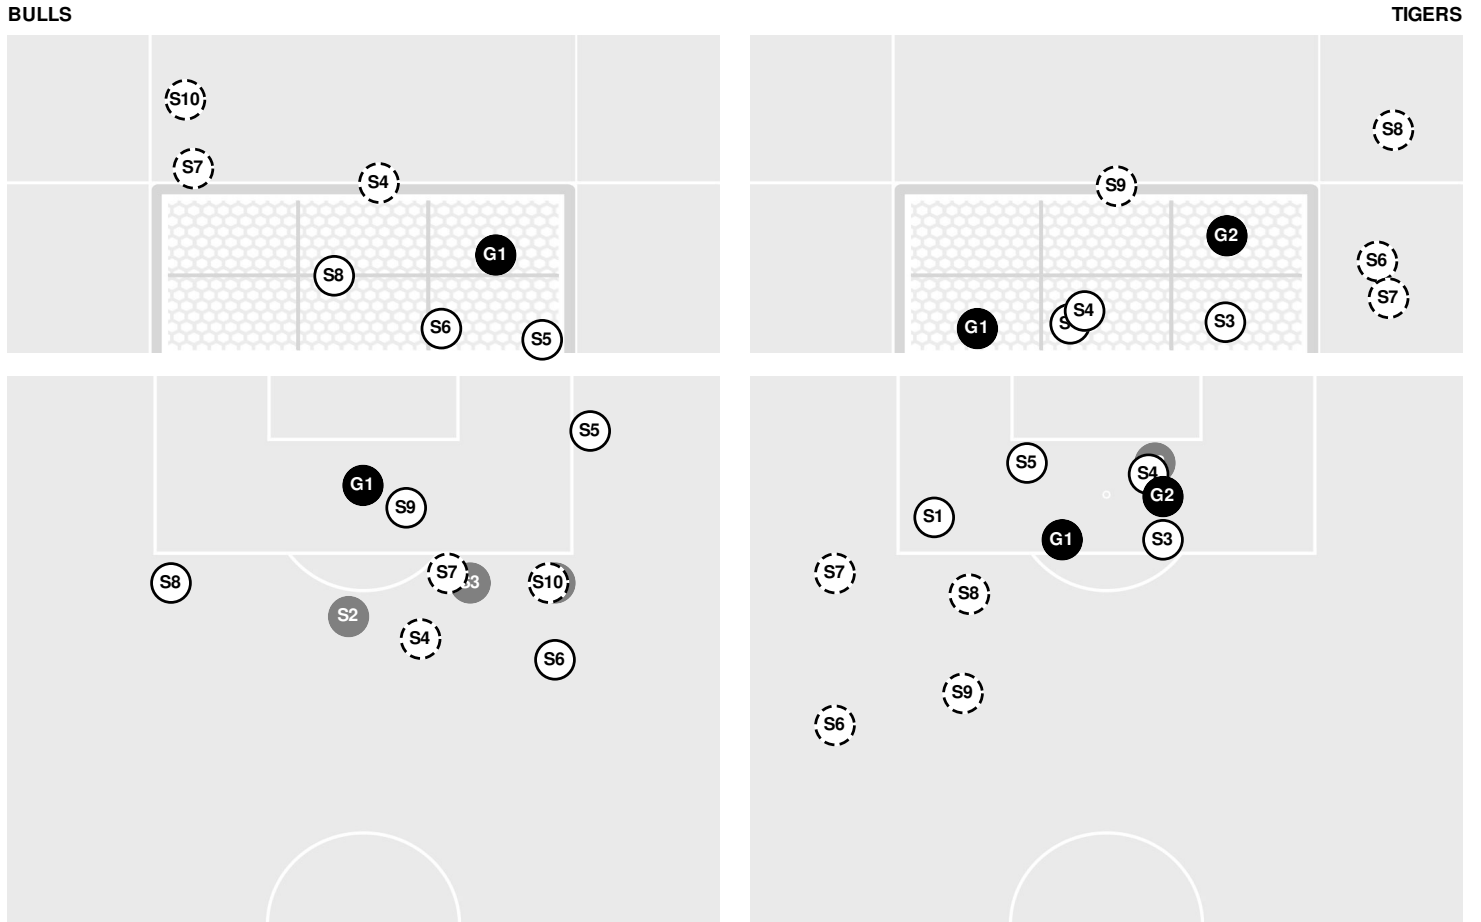

- 77:27 Bulls substitution: Schwartzenberger, Madison for Lajmiri, Emilee.
- 78:26 Foul on LSU.
- 79:20 Tigers substitution: Dobles, Taylor for Thompson, Molly.
- 79:20 Tigers substitution: Kuehn, Athena for Johnson, Meghan.
- 79:20 Tigers substitution: Alexander, Tinaya for Garcia, Alesia.
- 80:32 Corner kick by Bulls [80:32].
- 81:34 Foul on LSU.
- 82:01 Shot by Bulls Muino Gonzalez, Rosalia HIGH.
- 82:19 Tigers substitution: Moreau, Maddie for Mills, Savannah.
- 83:06 Bulls substitution: Zamiela, Chloe for Penman-Derstine, Madeleine.
- 83:06 Tigers substitution: Caffey, Tiana for Dobles, Taylor.
- 84:06 Foul on LSU.
- 85:06 Foul on South Fla..
- 86:50 Tigers substitution: Moffatt, Reese for Jennings, Lindsy.
- 86:50 Tigers substitution: Gordon, Maya for Haggerty, Grace.
- 89:37 GOAL by Tigers Moreau, Maddie, goal number 1 for season.

LSU 1, SOUTH FLA. 1

- 90:00 End of period [90:00].

LSU 1, SOUTH FLA. 1

Shots by Half Intervals	1st Half		2nd Half	
	Bulls	5	6	Tigers
	8			

Shot Chart

S Shot Off Target
 S Shot On Target
 S Blocked
 G Goal / Own Goal

Shot Summary

Official Soccer Shot Chart - Final

LSU vs South Fla.

8/26/21 Corbett Soccer Stadium, Tampa
2021-22 Women's Soccer

Match Time: 4:00 PM

Match Duration: 03:12

Attendance: 1

Officials: Katja Koroleva, Juan Pablo Casas, Corbin Goodyear, Mark Sauro