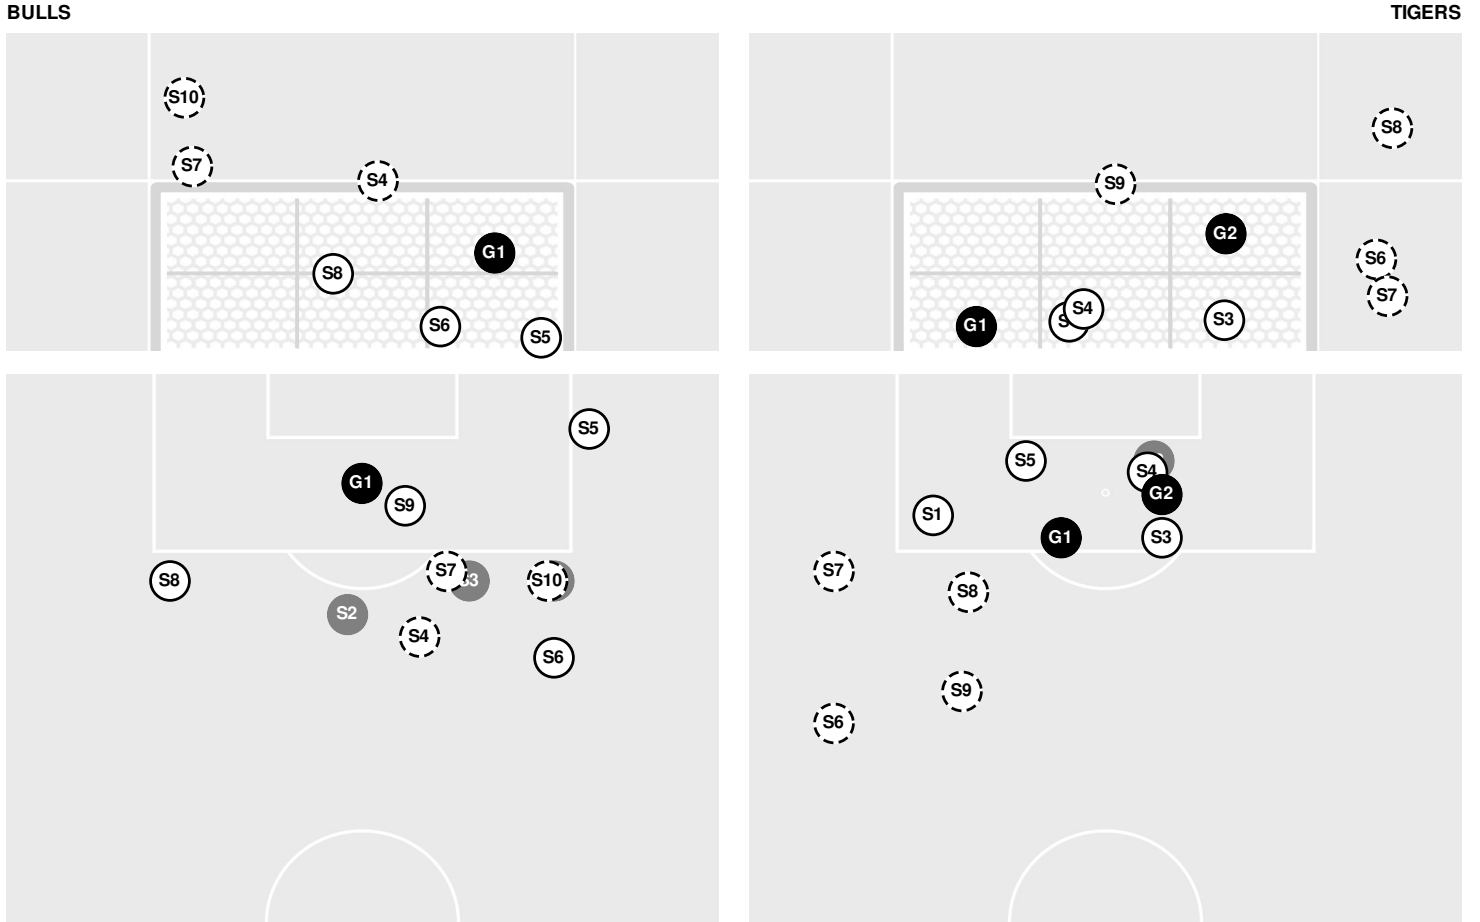

- 77:27 Bulls substitution: Schwartzberger, Madison for Lajmiri, Emilee.
- 78:26 Foul on LSU.
- 79:20 Tigers substitution: Dobles, Taylor for Thompson, Molly.
- 79:20 Tigers substitution: Kuehn, Athena for Johnson, Meghan.
- 79:20 Tigers substitution: Alexander, Tinaya for Garcia, Alesia.
- 80:32 Corner kick by Bulls [80:32].
- 81:34 Foul on LSU.
- 82:01 Shot by Bulls Muino Gonzalez, Rosalia HIGH.
- 82:19 Tigers substitution: Moreau, Maddie for Mills, Savannah.
- 83:06 Bulls substitution: Zamiela, Chloe for Penman-Derstine, Madeleine.
- 83:06 Tigers substitution: Caffey, Tiana for Dobles, Taylor.
- 84:06 Foul on LSU.
- 85:06 Foul on South Fla..
- 86:50 Tigers substitution: Moffatt, Reese for Jennings, Lindsy.
- 86:50 Tigers substitution: Gordon, Maya for Haggerty, Grace.
- 89:37 GOAL by Tigers Moreau, Maddie, Assist by Noel, Rammie, goal number 1 for season.

LSU 1, SOUTH FLA. 1

- 90:00 End of period [90:00].

LSU 1, SOUTH FLA. 1

Shots by Half Intervals	1st Half		2nd Half	
	Bulls	5	6	Tigers
	8			

Shot Chart

S Shot Off Target
 S Shot On Target
 S Blocked
 G Goal / Own Goal