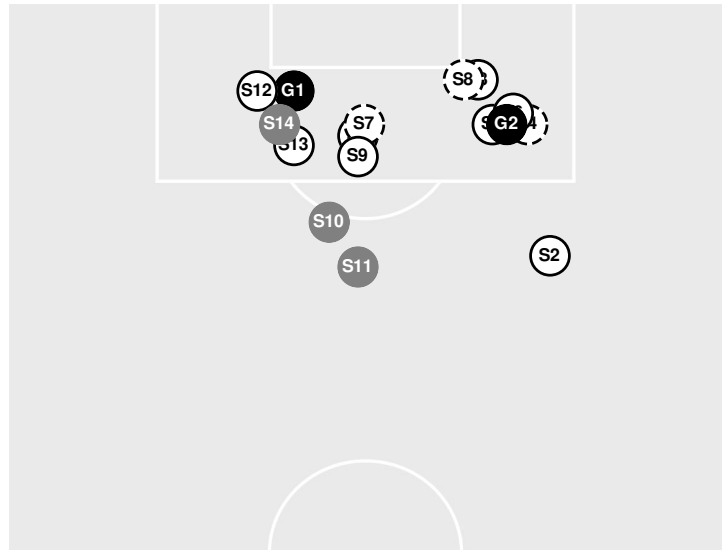

TIGERS

Shot Off Target
Shot On Target
Blocked
Goal / Own Goal

Shot Summary