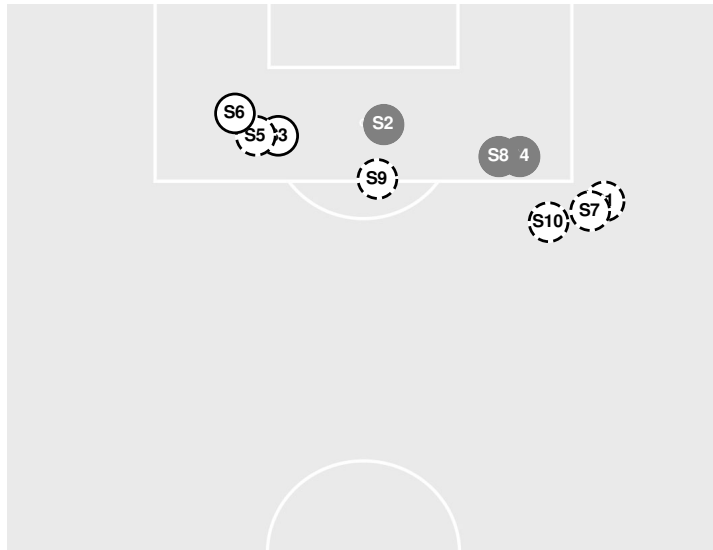

LSU vs UCF

8/29/21 UCF Soccer Complex, Orlando
2021-22 Women's Soccer

Officials: Meghan Mullen, Diego Lucio, Fritz Barberousse, Kersten Schroeder

Shots by Half Intervals	Knights	1st Half	2nd Half	
		Knights	5	5
	Tigers	7	9	

Shot Chart

KNIGHTS