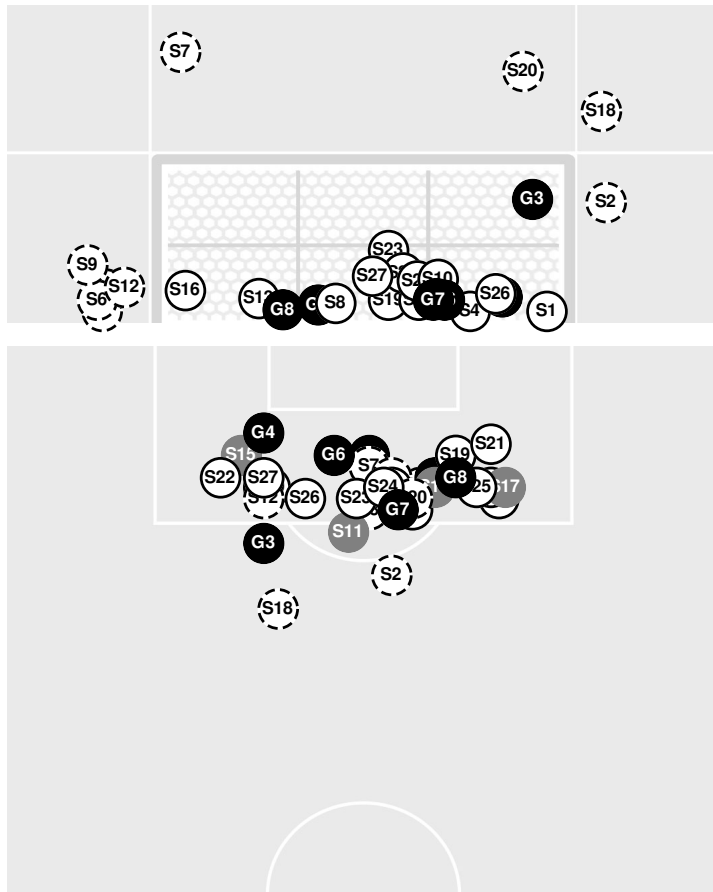

Official Soccer Shot Chart - Final
Sam Houston vs LSU
8/22/21 LSU Soccer Stadium, Baton Rouge
2021-22 Women's Soccer

Match Time: 1:00 PM
Match Duration: 02:39
Attendance: 715

Officials: Jacqueline Amaya, Jennifer Politz, Michael Silver

Shots by Half Intervals	Tigers	1st Half	2nd Half	
		Tigers	16	19
	Bearkats	0	1	

Shot Chart

TIGERS