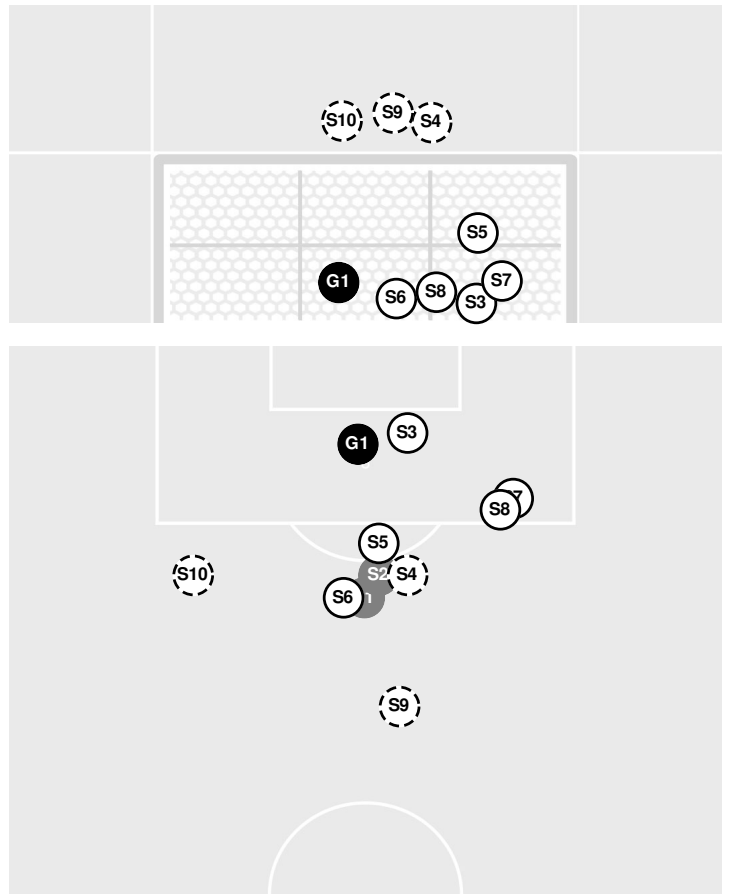

SOUTHERN MISS. 1, LSU 1

Official Soccer Shot Chart - Final
Southern Miss. vs LSU
 8/19/21 LSU Soccer Stadium, Baton Rouge
 2021 Women's Soccer

Match Time: 7:00 PM
Match Duration: 02:41
Attendance: 710

Officials: Timothy Debysingh, Tyler Mitcham, Jordan Gray

		1st Half	2nd Half
Shots by Half Intervals	Tigers	11	11
	Golden Eagles	6	5

Shot Chart

TIGERS

GOLDEN EAGLES

S Shot Off Target
 S Shot On Target
 S Blocked
 G Goal / Own Goal

Shot Summary

Official Soccer Shot Chart - Final
Southern Miss. vs LSU
 8/19/21 LSU Soccer Stadium, Baton Rouge
 2021 Women's Soccer