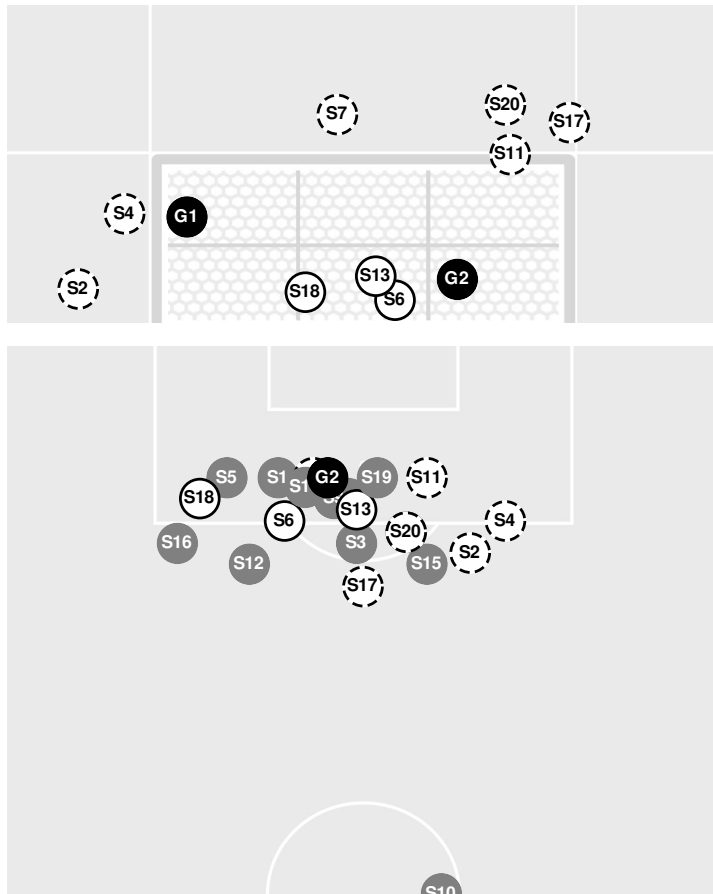

SOUTHERN MISS. 1, LSU 1

Official Soccer Shot Chart - Final
Southern Miss. vs LSU
 8/19/21 LSU Soccer Stadium, Baton Rouge
 2021 Women's Soccer

Match Time: 7:00 PM
Match Duration: 02:41
Attendance: 710

Officials: Timothy Debysingh, Tyler Mitcham, Jordan Gray

		1st Half	2nd Half
Shots by Half Intervals	Tigers	11	11
	Golden Eagles	6	5

Shot Chart

TIGERS

GOLDEN EAGLES

S Shot Off Target
 S Shot On Target
 S Blocked
 G Goal / Own Goal

Shot Summary

Official Soccer Shot Chart - Final
Southern Miss. vs LSU
 8/19/21 LSU Soccer Stadium, Baton Rouge
 2021 Women's Soccer