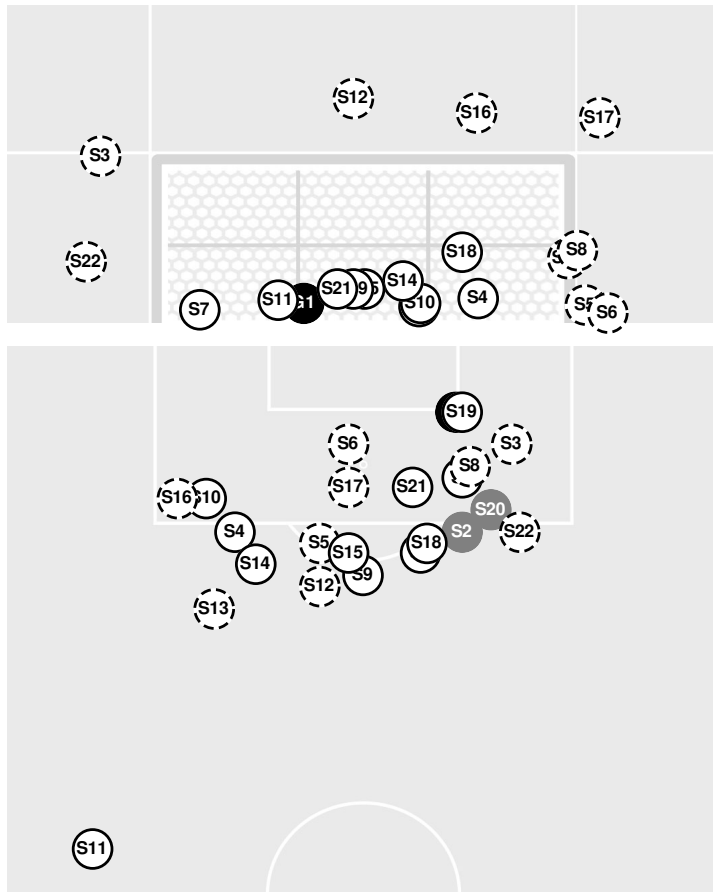

**GEORGIA 1, LSU 0**

- 99:11 End of period [99:11].

**GEORGIA 1, LSU 0**

**Officials:** Alyssa Nichols, Nicholas Goyette, Erin Plitsch, Jordan Gray

Shots by Half Intervals	Tigers	1st Half	2nd Half	1st OT
		Bulldogs	9	13
		3	13	1

Shot Chart

TIGERS

BULLDOGS

S Shot Off Target  
 S Shot On Target  
 S Blocked  
 G Goal / Own Goal

Shot Summary

**Georgia vs LSU**

9/26/21 LSU Soccer Stadium, Baton Rouge  
2021-22 Women's Soccer

**Officials:** Alyssa Nichols, Nicholas Goyette, Erin Plitsch, Jordan Gray