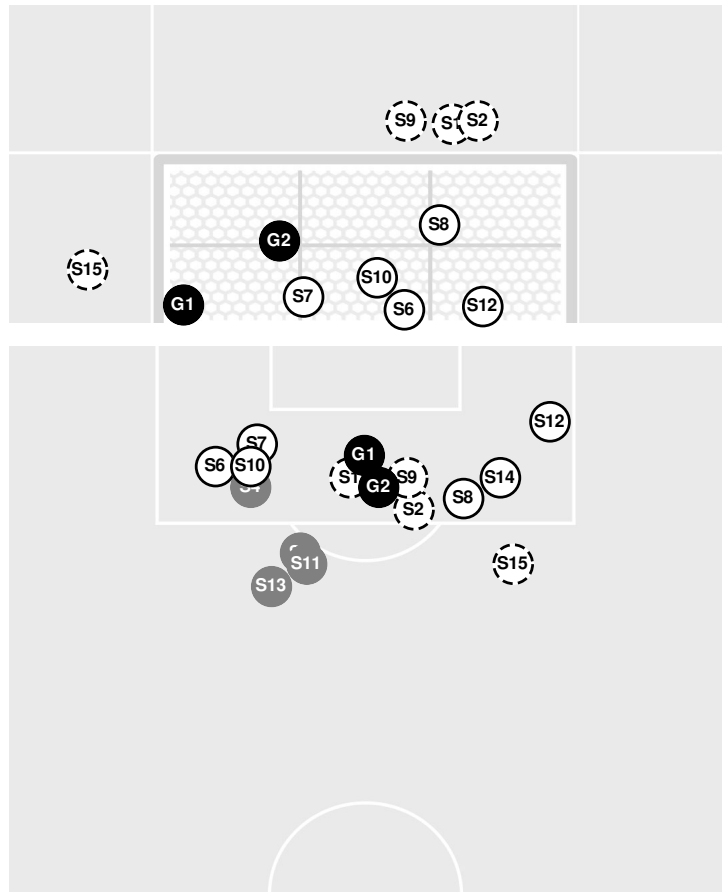

- 90:00 Tigers substitution: Johnson, Meghan for Garcia, Alesia.
- 90:00 Tigers substitution: Thompson, Molly for Jennings, Lindsi.
- 90:00 Tigers substitution: Moreau, Maddie for Diwura-Soale, Wasila.
- 90:00 Bulldogs substitution: Muzzolini, Isabella for Ponzi, Bella.
- 90:00 Bulldogs substitution: Belisle, Mollie for Penn, Tori.
- 90:00 Start of OT period [90:00].
- 90:06 Shot by Tigers Alexander, Tinaya WIDE LEFT.
- 91:13 Foul on Georgia.
- 93:44 Foul on Georgia.
- 96:52 Corner kick by Tigers [96:52].
- 99:11 GOAL by Bulldogs Belisle, Mollie (FIRST GOAL), Assist by Bruster, Kayla, goal number 12 for season.

**GEORGIA 1, LSU 0**

- 99:11 End of period [99:11].

**GEORGIA 1, LSU 0**

**Officials:** Alyssa Nichols, Nicholas Goyette, Erin Plitsch, Jordan Gray

Shots by Half Intervals	Tigers	1st Half	2nd Half	1st OT
		Bulldogs	9	13
		3	13	1

Shot Chart

TIGERS

BULLDOGS

S Shot Off Target  
 S Shot On Target  
 S Blocked  
 G Goal / Own Goal

Shot Summary

**Georgia vs LSU**

9/26/21 LSU Soccer Stadium, Baton Rouge  
2021-22 Women's Soccer

**Officials:** Alyssa Nichols, Nicholas Goyette, Erin Plitsch, Jordan Gray