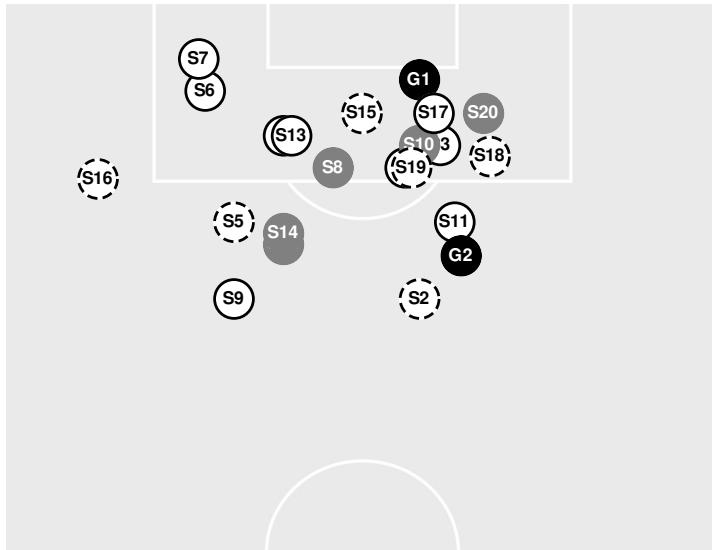

LSU vs Arizona St.

9/5/21 Sun Devil Soccer/Lacrosse Stadium, Tempe
2021-22 Women's Soccer

Officials: Mersha Kisiel, Mauro Cruz, Noah Kenyawani

Shots by Half Intervals	Sun Devils Tigers	1st Half	2nd Half
		10 8	12 9

Shot Chart

SUN DEVILS