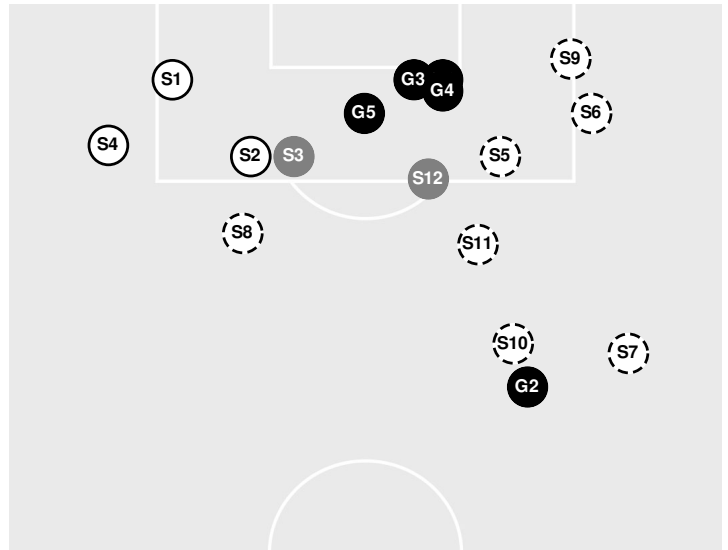

TIGERS

S Shot Off Target
S Shot On Target
S Blocked
G Goal / Own Goal

Shot Summary