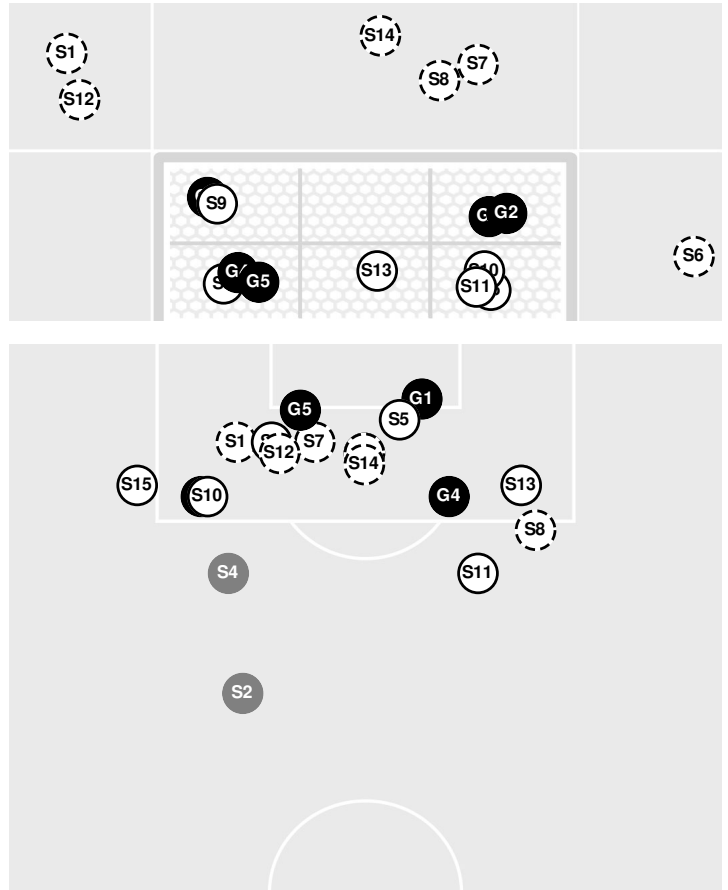

89:38 Offside against Louisiana.
90:00 End of period [90:00].

LSU 2, LOUISIANA 0

LSU vs Louisiana

9/9/21 Ragin' Cajuns Track/Soccer Facility, Lafayette, La.
2021-22 Women's Soccer

Officials: Tyler Mitcham, Tyler Magnano, Gustavo Sanchez

Shots by Half Intervals		1st Half	2nd Half
Ragin' Cajuns		4	6
Tigers		10	10

Shot Chart

RAGIN' CAJUNS

TIGERS

S Shot Off Target
 S Shot On Target
 S Blocked
 G Goal / Own Goal

Shot Summary

LSU vs Louisiana

9/9/21 Ragin' Cajuns Track/Soccer Facility, Lafayette, La.
2021-22 Women's Soccer