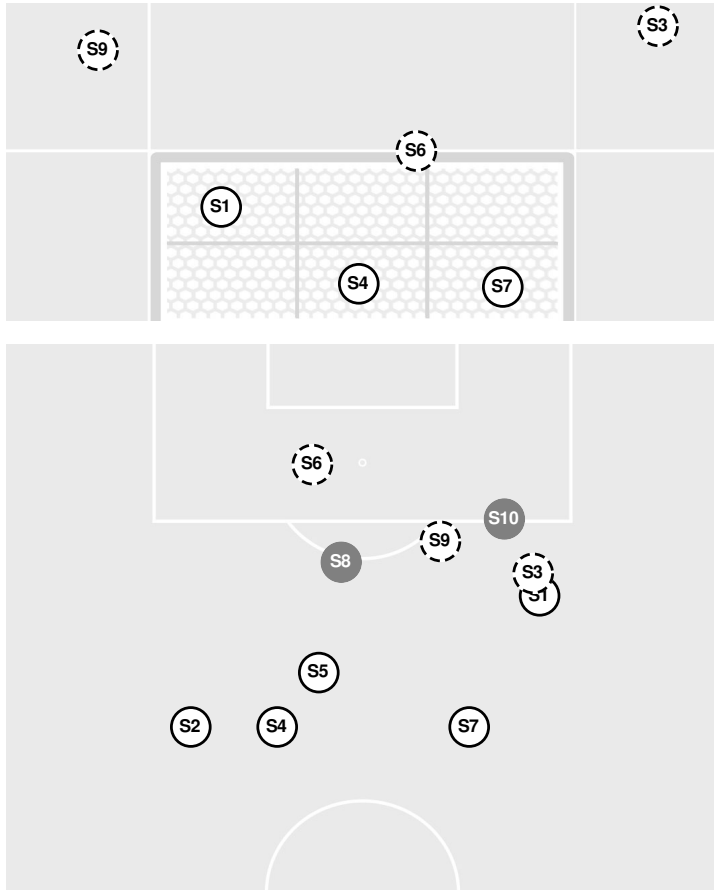

89:38 Offside against Louisiana.
90:00 End of period [90:00].

LSU 2, LOUISIANA 0

LSU vs Louisiana

9/9/21 Ragin' Cajuns Track/Soccer Facility, Lafayette, La.
2021-22 Women's Soccer

Officials: Tyler Mitcham, Tyler Magnano, Gustavo Sanchez

Shots by Half Intervals		1st Half	2nd Half
Ragin' Cajuns		4	6
Tigers		10	10

Shot Chart

RAGIN' CAJUNS

TIGERS

S Shot Off Target
 S Shot On Target
 S Blocked
 G Goal / Own Goal

Shot Summary

LSU vs Louisiana

9/9/21 Ragin' Cajuns Track/Soccer Facility, Lafayette, La.
2021-22 Women's Soccer