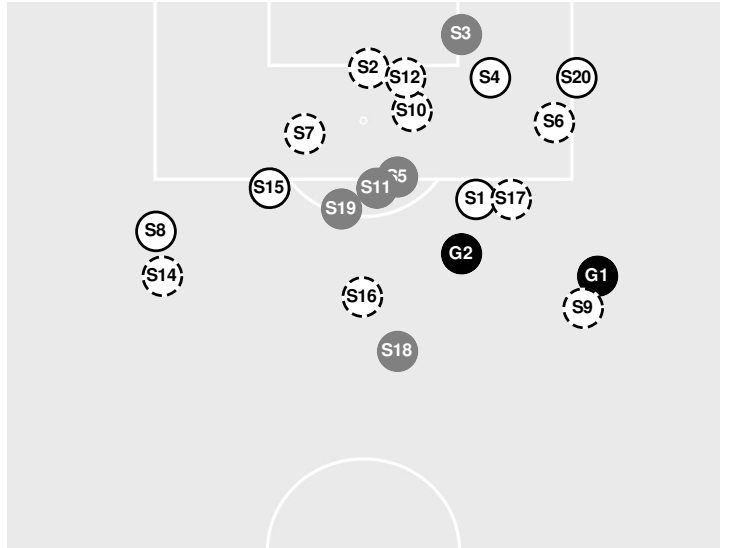

Officials: Mike Ambrose, Billy Tekulve, Benjamin Scott, Nicholas Gastelum

- 74:11 Shot by Tigers Jennings, Lindsy, SAVE Hisey, Hope.
- 74:57 Foul on Arizona.
- 76:32 Wildcats substitution: Heinrich, Kayden for Briede, Olivia.
- 77:40 Tigers substitution: Johnson, Meghan for Kuehn, Athena.
- 77:40 Tigers substitution: Moreau, Maddie for Jennings, Lindsy.
- 77:49 Foul on Arizona.
- 80:19 Corner kick by Tigers [80:19].
- 81:53 Wildcats substitution: Sidtikun, Tianna for Koleno, Maddy.
- 81:53 Wildcats substitution: Goerlinger, Madison for Christiansen, Gianna.
- 82:48 Corner kick by Tigers [82:48].
- 84:24 Wildcats substitution: Rice, Sarah for Studer, Jenna.
- 84:24 Tigers substitution: Alexander, Tinaya for Dixon, Riley.
- 84:24 Tigers substitution: Cooke, Shannon for Moffatt, Reese.
- 84:40 Shot by Wildcats Dallin, Nicole, SAVE Swift, Mollee.
- 86:00 Corner kick by Tigers [86:00].
- 88:52 Foul on Arizona.
- 88:59 Wildcats substitution: Christiansen, Gianna for Sidtikun, Tianna.
- 89:01 Corner kick by Tigers [89:01].
- 90:00 End of period [90:00].

LSU 0, ARIZONA 0

Shots by Half Intervals		1st Half	2nd Half
Wildcats		2	4
Tigers		14	8

Shot Chart

WILDCATS

TIGERS

S Shot Off Target
 S Shot On Target
 S Blocked
 G Goal / Own Goal

Shot Summary

LSU vs Arizona