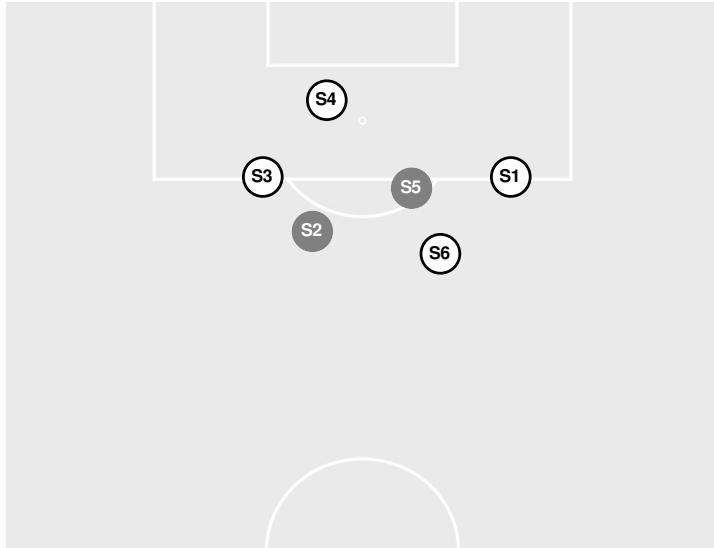

Officials: Mike Ambrose, Billy Tekulve, Benjamin Scott, Nicholas Gastelum

- 74:11 Shot by Tigers Jennings, Lindsy, SAVE Hisey, Hope.
- 74:57 Foul on Arizona.
- 76:32 Wildcats substitution: Heinrich, Kayden for Briede, Olivia.
- 77:40 Tigers substitution: Johnson, Meghan for Kuehn, Athena.
- 77:40 Tigers substitution: Moreau, Maddie for Jennings, Lindsy.
- 77:49 Foul on Arizona.
- 80:19 Corner kick by Tigers [80:19].
- 81:53 Wildcats substitution: Sidtikun, Tianna for Koleno, Maddy.
- 81:53 Wildcats substitution: Goerlinger, Madison for Christiansen, Gianna.
- 82:48 Corner kick by Tigers [82:48].
- 84:24 Wildcats substitution: Rice, Sarah for Studer, Jenna.
- 84:24 Tigers substitution: Alexander, Tinaya for Dixon, Riley.
- 84:24 Tigers substitution: Cooke, Shannon for Moffatt, Reese.
- 84:40 Shot by Wildcats Dallin, Nicole, SAVE Swift, Mollee.
- 86:00 Corner kick by Tigers [86:00].
- 88:52 Foul on Arizona.
- 88:59 Wildcats substitution: Christiansen, Gianna for Sidtikun, Tianna.
- 89:01 Corner kick by Tigers [89:01].
- 90:00 End of period [90:00].

LSU 0, ARIZONA 0

Shots by Half Intervals		1st Half	2nd Half
Wildcats		2	4
Tigers		14	8

Shot Chart

WILDCATS

TIGERS

S Shot Off Target
 S Shot On Target
 S Blocked
 G Goal / Own Goal

Shot Summary

LSU vs Arizona