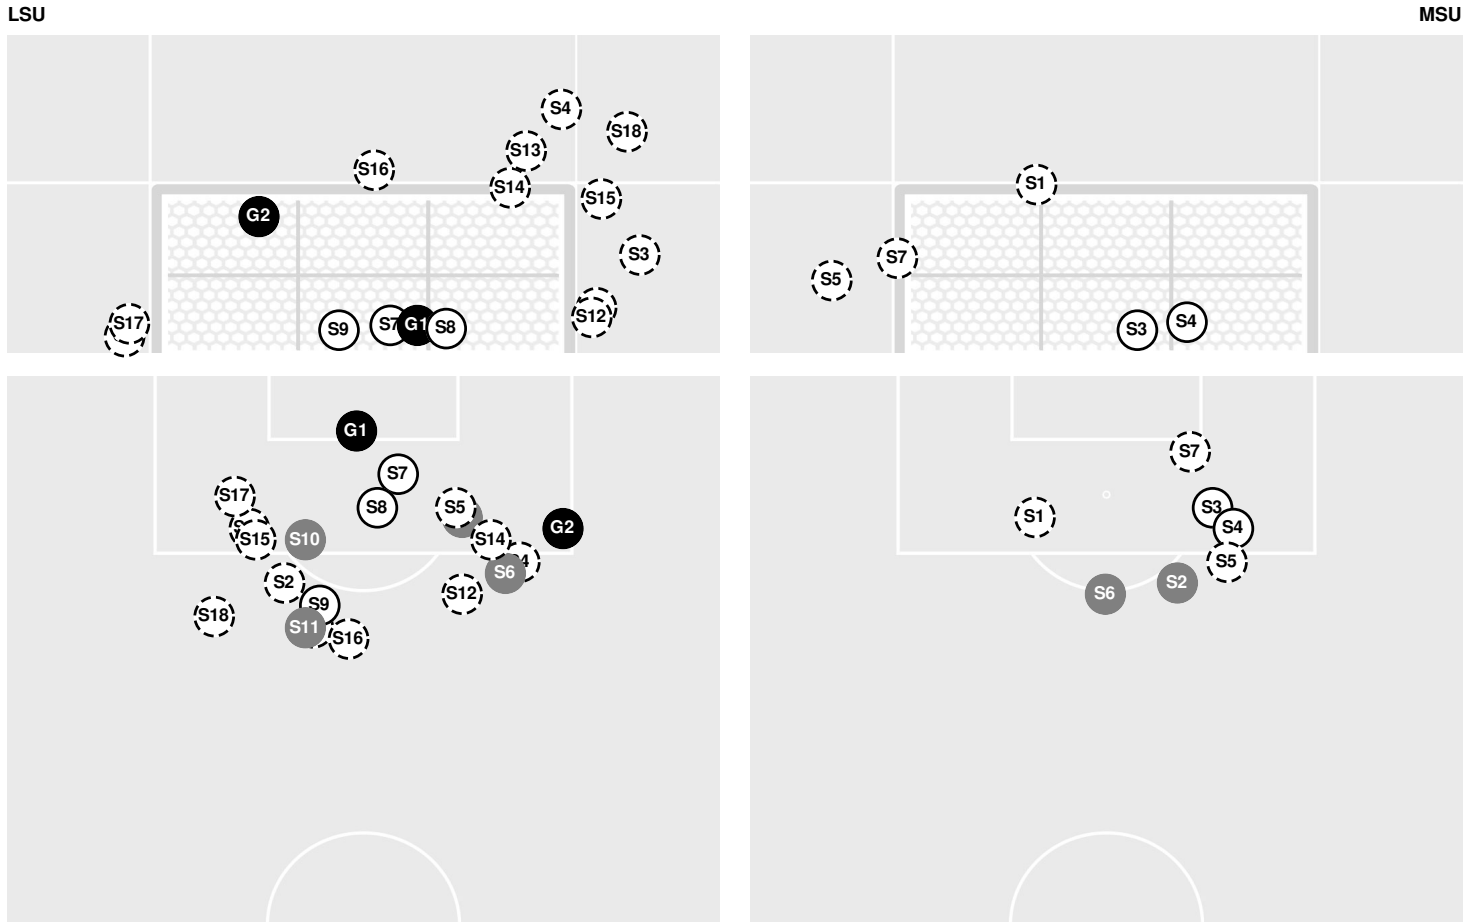

**Officials:** Laura Rodriguez, Deleana Quan, Louie Tran, Tim Chaisson

- 78:20 MSU substitution: Otto, Elle for Perry, Ally.
- 81:55 Shot by LSU Garcia, Alesia WIDE LEFT.
- 82:20 LSU substitution: Johnson, Nevaeh for Johnson, Jordan.
- 82:58 Foul on LSU.
- 83:17 Shot by MSU Johnson, Hannah WIDE.
- 85:25 Yellow card on MSU Telleys, Hannah.
- 86:33 LSU substitution: Caffey, Tiana for Garcia, Alesia.
- 86:33 LSU substitution: Alexander, Tinaya for Gordon, Maya.
- 86:33 MSU substitution: Perry, Ally for Otto, Elle.
- 86:33 MSU substitution: Cotta, Madison for Johnson, Hannah.
- 86:33 MSU substitution: Moore, Juliet for Telleys, Hannah.
- 86:20 Corner kick by LSU [86:20].
- 87:41 Shot by LSU Johnson, Meghan WIDE RIGHT.
- 89:32 LSU substitution: Noel, Rammie for Wilkes, Olivia.
- 89:39 Yellow card on LSU Swift, Mollee.
- 89:44 Foul on LSU.
- 90:00 End of period [90:00].
- 90:00 Yellow card on MSU Armstrong, James.

**MISSISSIPPI ST. 0, LSU 0**

**Officials:** Laura Rodriguez, Deleana Quan, Louie Tran, Tim Chaisson

		1st Half	2nd Half
<b>Shots by Half Intervals</b>	LSU	11	9
	MSU	4	3

**Shot Chart**

S Shot Off Target  
 S Shot On Target  
 S Blocked  
 G Goal / Own Goal

**Shot Summary**

Official Soccer Shot Chart - Final  
**Mississippi St. vs LSU**  
9/17/21 LSU Soccer Stadium, Baton Rouge  
2021-22 Women's Soccer

**Match Time:** 7:00 PM  
**Match Duration:** 02:20  
**Attendance:** 3021