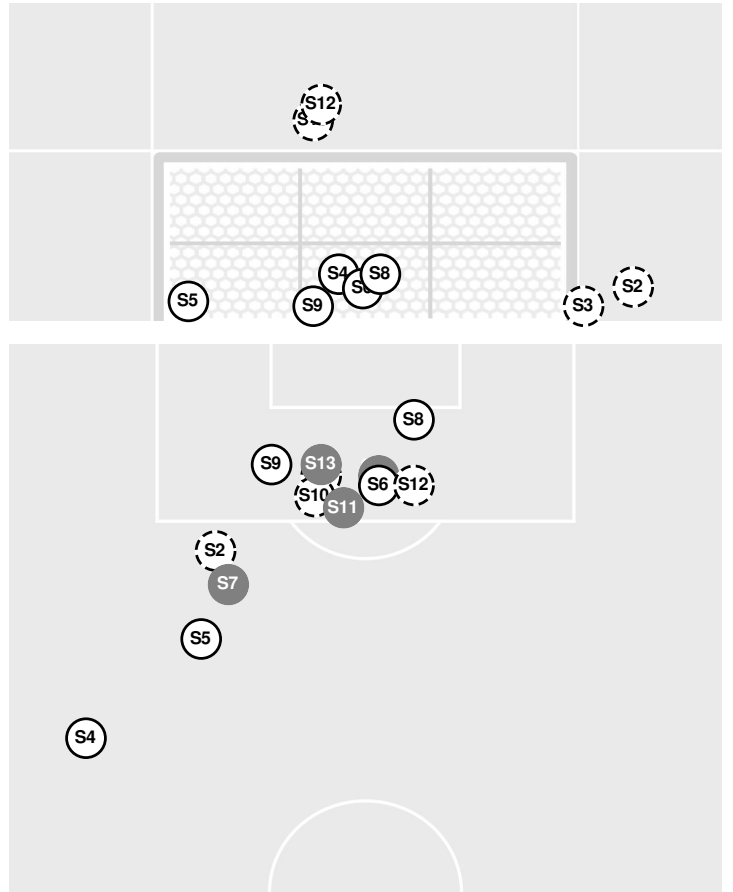

SOUTH CAROLINA 0, LSU 1

Official Soccer Shot Chart - Final
South Carolina vs LSU
 10/21/21 LSU Soccer Stadium, Baton Rouge
 2021-22 Women's Soccer

Match Time: 6:00 PM
Match Duration: 02:23
Attendance: 1198

Officials: Timothy Debysingh, Sam Bilbo, Jennifer Politz, Jalen Gray

Shots by Half Intervals		1st Half	2nd Half
Tigers		6	7
Gamecocks		7	6

Shot Chart

TIGERS

GAMECOCKS

Shot Off Target
 Shot On Target
 Blocked
 Goal / Own Goal

Shot Summary

Official Soccer Shot Chart - Final
South Carolina vs LSU
10/21/21 LSU Soccer Stadium, Baton Rouge
2021-22 Women's Soccer

Match Time: 6:00 PM
Match Duration: 02:23
Attendance: 1198

Officials: Timothy Debysingh, Sam Bilbo, Jennifer Politz, Jalen Gray