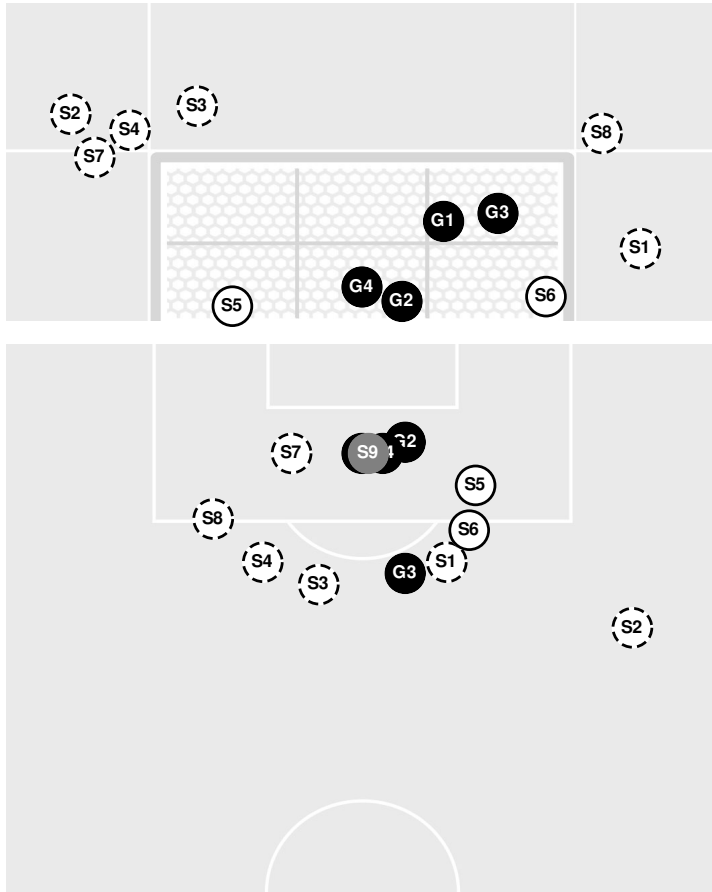

SOUTH CAROLINA 0, LSU 1

- 82:19 Tigers substitution: Alexander, Tinaya for Moffatt, Reese.
- 82:19 Tigers substitution: Cooke, Shannon for Dobles, Taylor.
- 82:19 Tigers substitution: Johnson, Meghan for Kuehn, Athena.
- 82:19 Tigers substitution: Thompson, Molly for Garcia, Alesia.
- 82:19 Gamecocks substitution: Barry, Catherine for Hahn, Eveleen.
- 82:34 Corner kick by Gamecocks [82:34].
- 83:04 Tigers substitution: Mills, Savannah for Johnson, Nevaeh.
- 83:04 Tigers substitution: McPartlan, Brenna for Johnson, Jordan.
- 83:04 Tigers substitution: Wilkes, Olivia for Moreau, Maddie.
- 85:44 Shot by Tigers Johnson, Meghan BLOCKED.
- 88:38 Tigers substitution: Rockett, Anna for Alexander, Tinaya.
- 90:00 End of period [90:00].

SOUTH CAROLINA 0, LSU 1

Official Soccer Shot Chart - Final
South Carolina vs LSU
 10/21/21 LSU Soccer Stadium, Baton Rouge
 2021-22 Women's Soccer

Match Time: 6:00 PM
Match Duration: 02:23
Attendance: 1198

Officials: Timothy Debysingh, Sam Bilbo, Jennifer Politz, Jalen Gray

Shots by Half Intervals		1st Half	2nd Half
Tigers		6	7
Gamecocks		7	6

Shot Chart

TIGERS

GAMECOCKS

Shot Off Target
 Shot On Target
 Blocked
 Goal / Own Goal