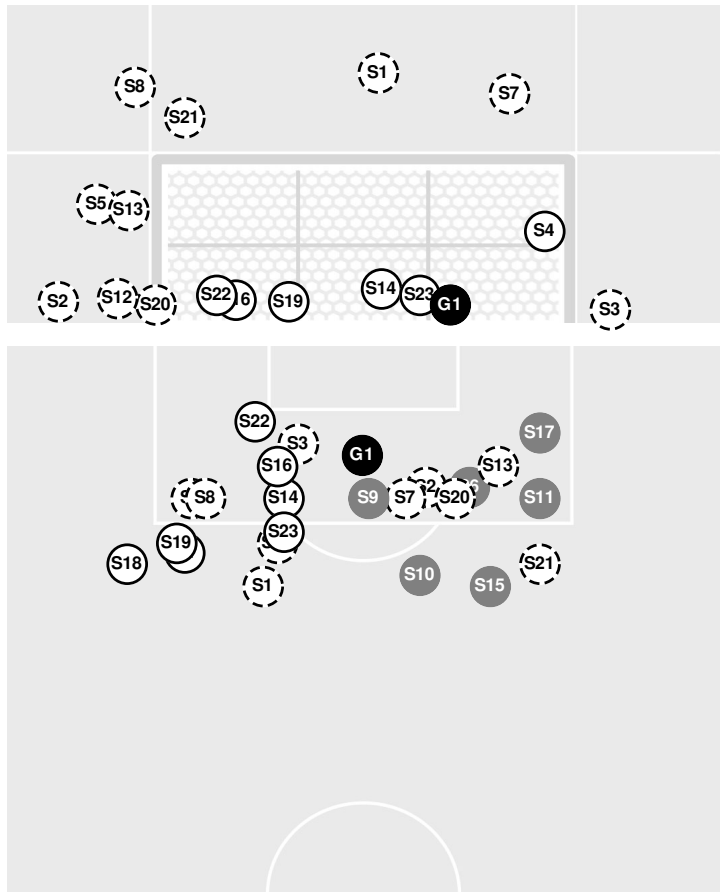

TIGERS

S Shot Off Target
S Shot On Target
S Blocked
G Goal / Own Goal

Shot Summary