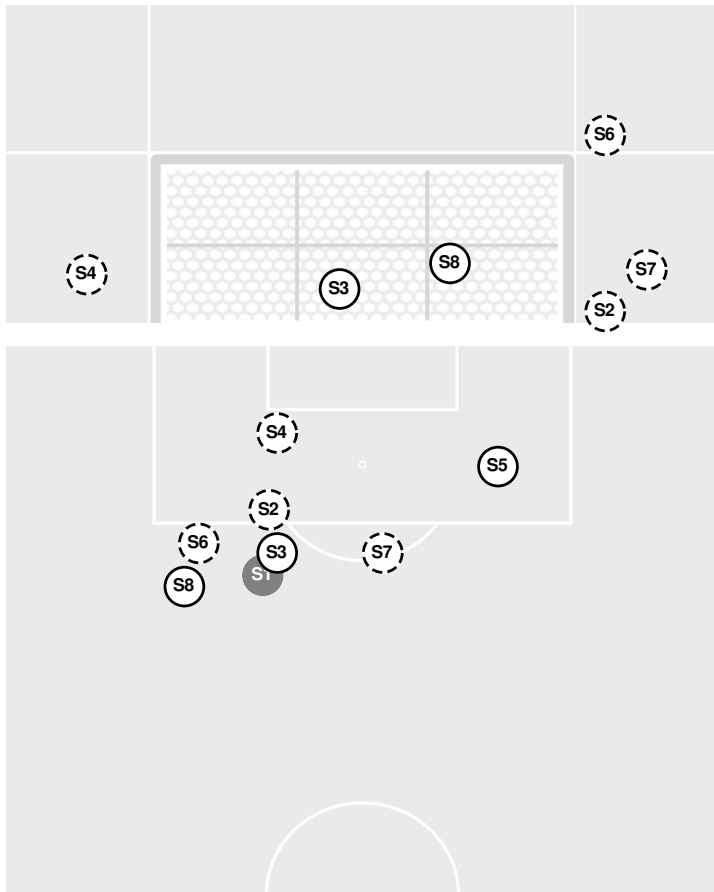

LSU vs Kentucky

10/14/21 Wendell & Vickie Bell Soccer Complex, Lexington, Ky.
2021-22 Women's Soccer

Officials: Jonathan Weiner, Dean Morgan, Courtney Hayworth, Evan Sizemore

Shots by Half Intervals	Wildcats	1st Half	2nd Half	
		Wildcats	3	5
	Tigers	10	14	

Shot Chart

WILDCATS