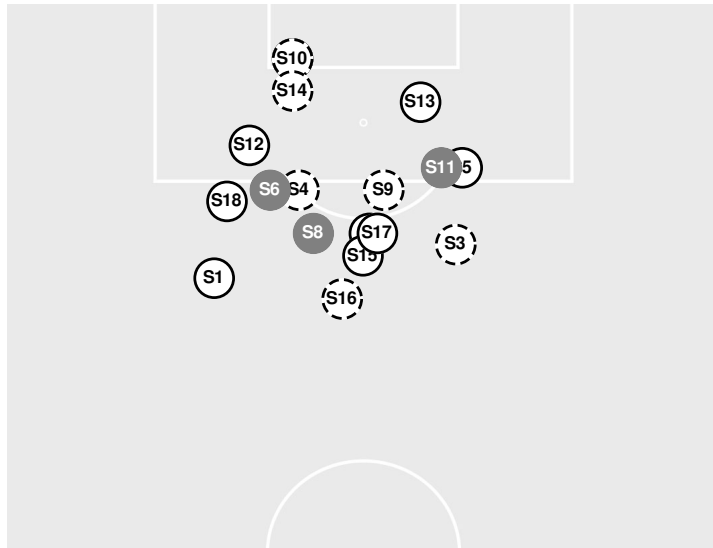

LSU vs Georgia

10/31/21 Orange Beach Sportsplex, Orange Beach, Ala.
2021-22 Women's Soccer

Officials: Aaron Hernandez, Matthew Rodman, Ryan Starr, Jonathan Weiner

Shots by Half Intervals		1st Half	2nd Half	1st OT	2nd OT
Bulldogs		6	10	1	1
Tigers		9	1	0	4

Shot Chart

BULLDOGS