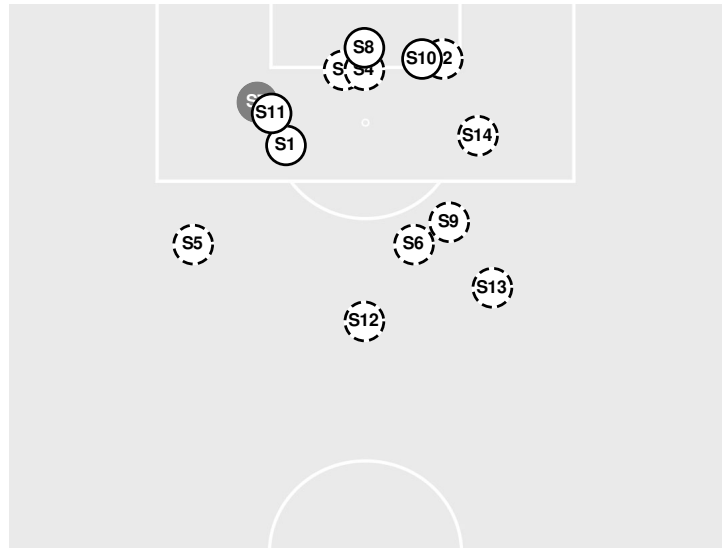

TIGERS

S Shot Off Target
S Shot On Target
S Blocked
G Goal / Own Goal

Shot Summary