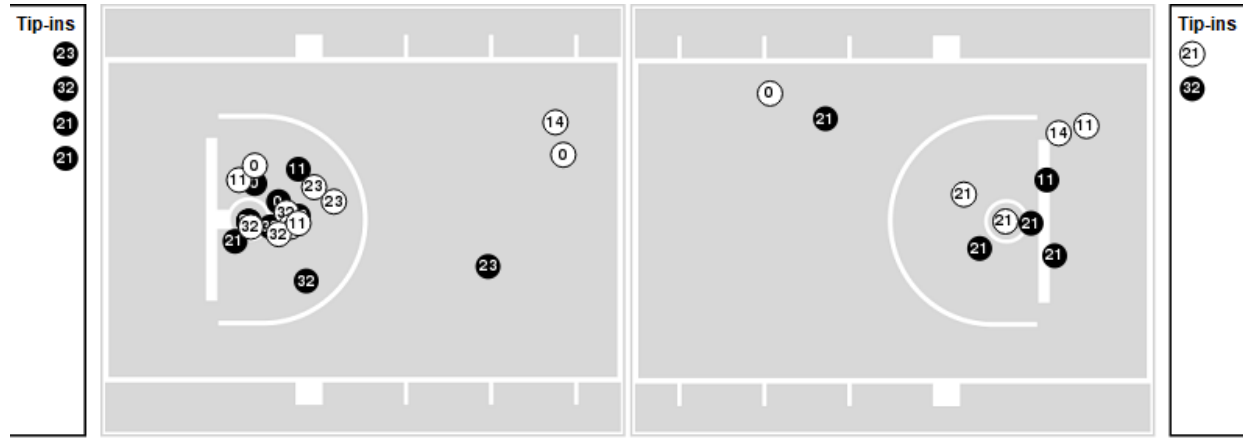

Blow Up Chart

● Made   ○ Missed   N - Player Number

Missouri St.	M/A	%
Field Goals	22/61	36
2 Points	19/47	40
3 Points	3/14	21
Free Throws	11/14	79

Missouri St.	M/A	%
Points in the Paint	36 (18 / 34)	53
Fast Break Points	4 (2/2)	100
Second Chance Points	18 (12/18)	67
Effective FG%	39