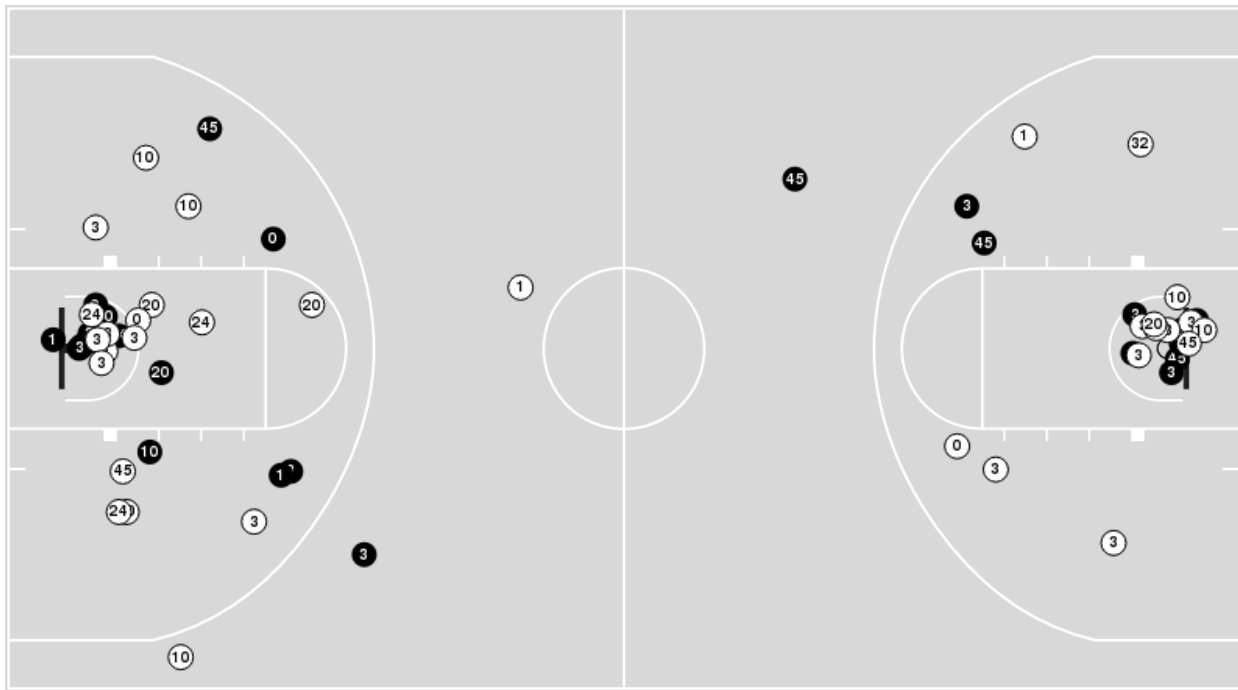

Officials: Missy Brooks, Zac Brost, Jose Quinones

Players => AllFG Types=>AllResults=>All
LSU

All Field Goals