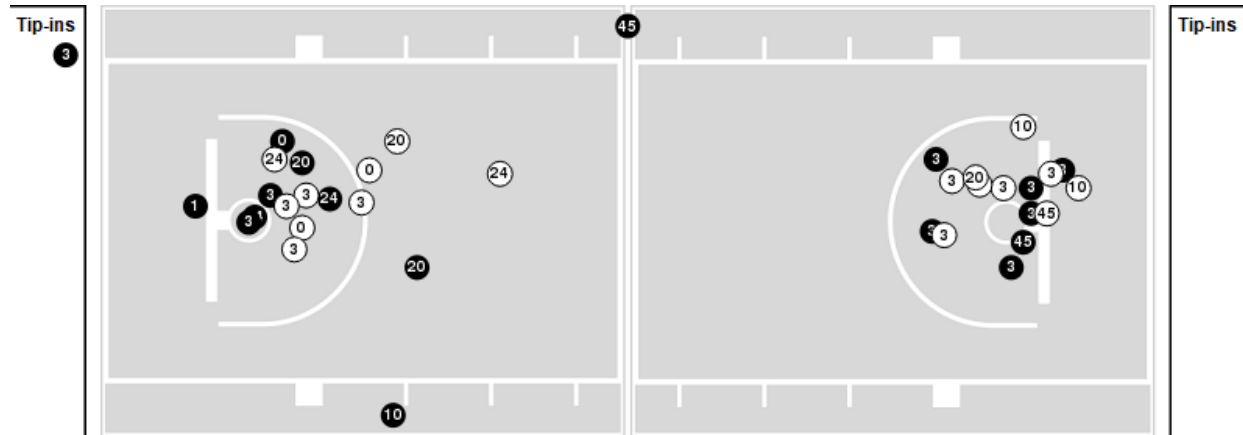

Blow Up Chart

● Made   ○ Missed   N - Player Number

LSU	M/A	%
Field Goals	24/57	42
2 Points	22/53	42
3 Points	2/4	50
Free Throws	16/24	67

LSU	M/A	%
Points in the Paint	30 (15 / 33)	45
Fast Break Points	4 (3/3)	100
Second Chance Points	10 (5/12)	42
Effective FG%	44