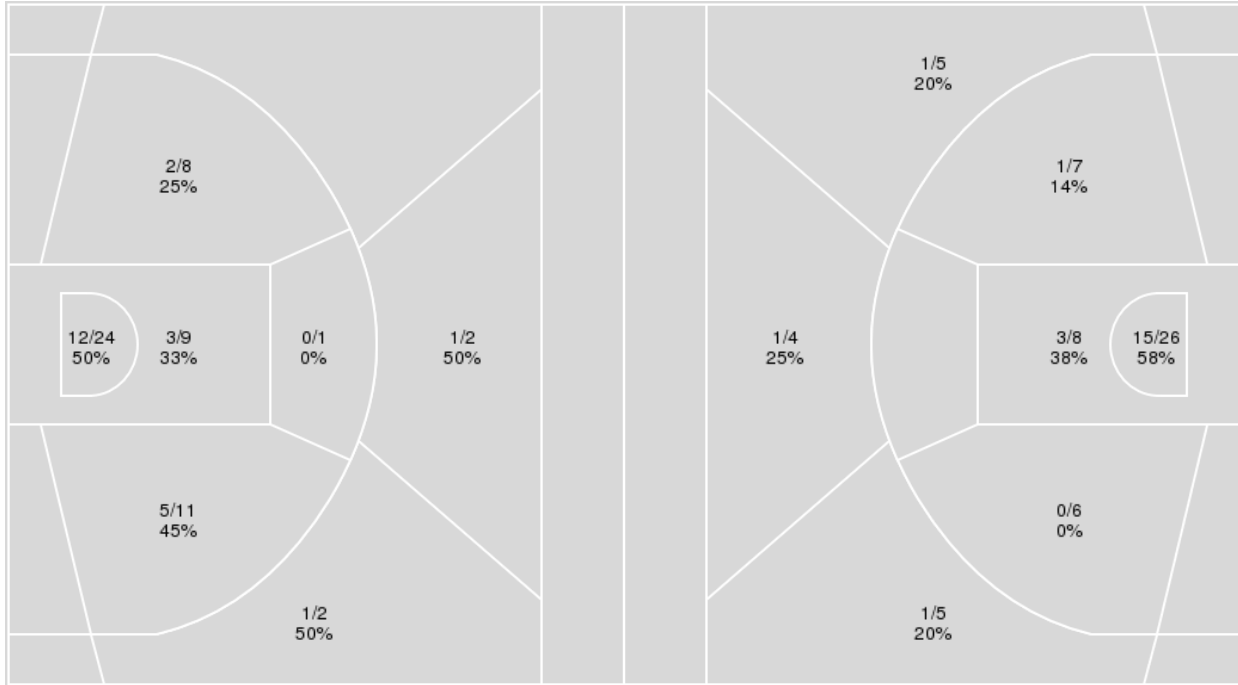

Officials: Missy Brooks, Zac Brost, Jose Quinones

{ Players => All; } FG Types => All; Results => All;

{ Players => All; } FG Types => All; Results => All;

LSU

Missouri St.

LSU	M/A	%
Field Goals	24/57	42
2 Points	22/53	42
3 Points	2/4	50
Free Throws	16/24	67

Missouri St.	M/A	%
Field Goals	22/61	36
2 Points	19/47	40
3 Points	3/14	21
Free Throws	11/14	79