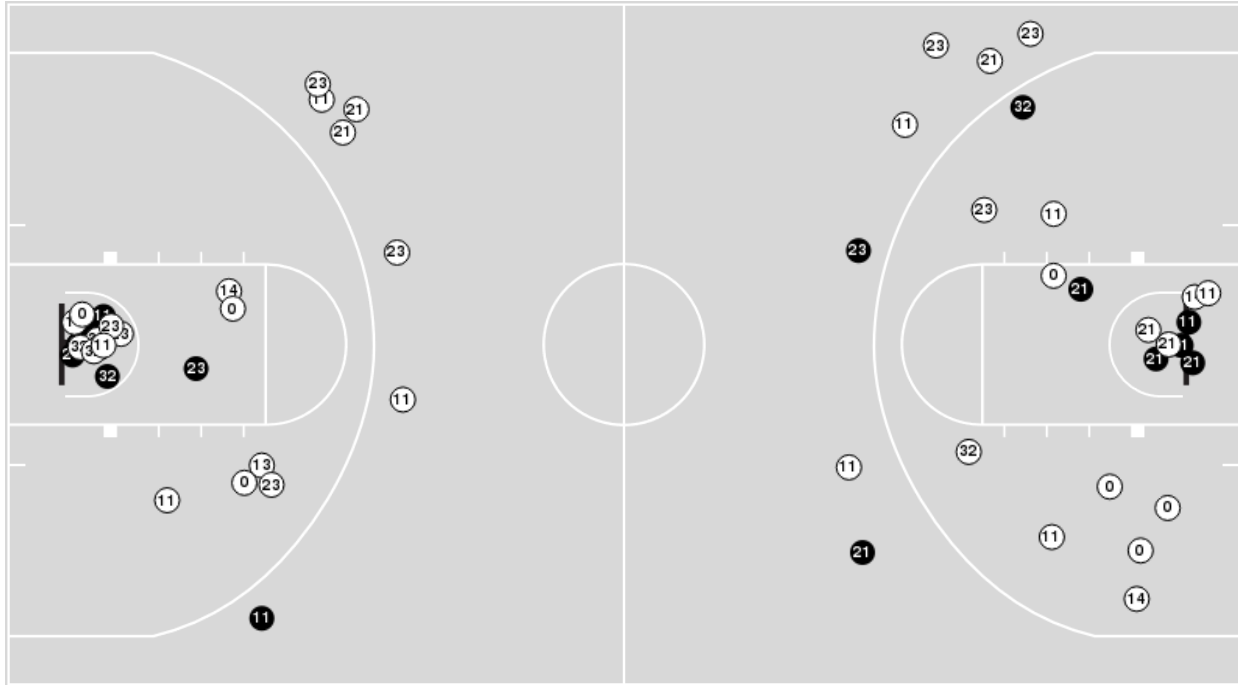

Officials: Missy Brooks, Zac Brost, Jose Quinones

Players => AllFG Types=>AllResults=>All
Missouri St.

All Field Goals