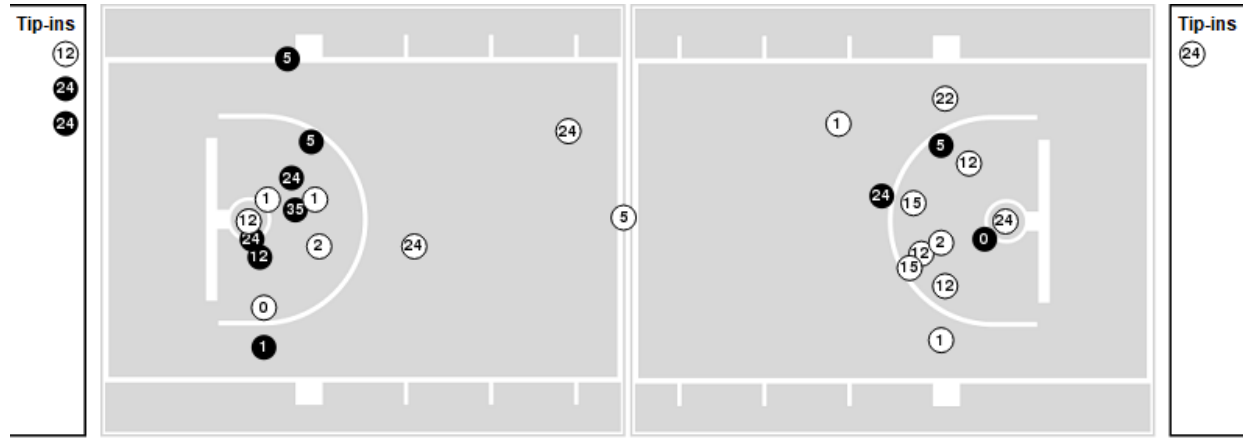

Blow Up Chart

N Made   **O** Missed   N - Player Number

McNeese	M/A	%
Field Goals	17/59	29
2 Points	13/32	41
3 Points	4/27	15
Free Throws	8/19	42

McNeese	M/A	%
Points in the Paint	22 (11 / 29)	38
Fast Break Points	12 (8/15)	53
Second Chance Points	9 (4/11)	36
Effective FG%	32