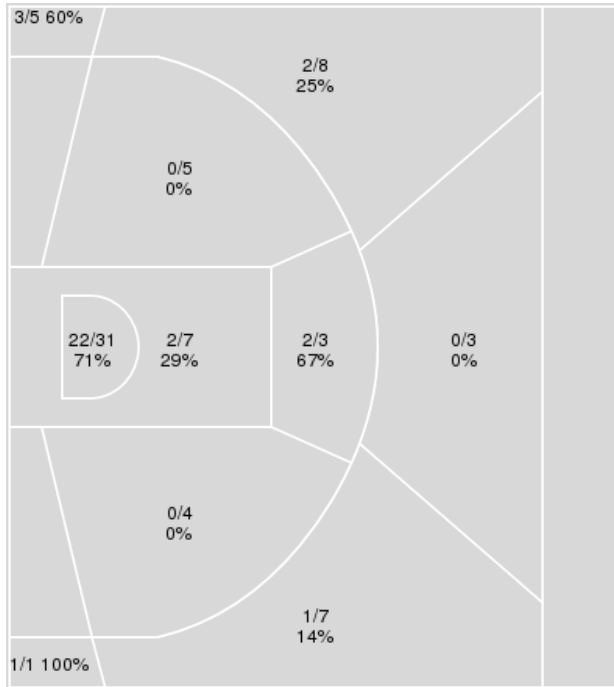

McNeese at LSU

11/18/21 Maravich Assembly Center, Baton Rouge
2021-22 Men's Basketball

Game Time: 7:00 PM
Game Duration: 1:58
Attendance: 9,062

Officials: Don Daily, Owen Shortt, Keith Patterson

{ Players => 0, 1, 2, 3, 4, 5, 10, 11, 13, 15, 20, 21, 22, 24, 25, 30, 44; } { Players => All; } FG Types => All; Results => All;
FG Types => All; Results => All;

LSU