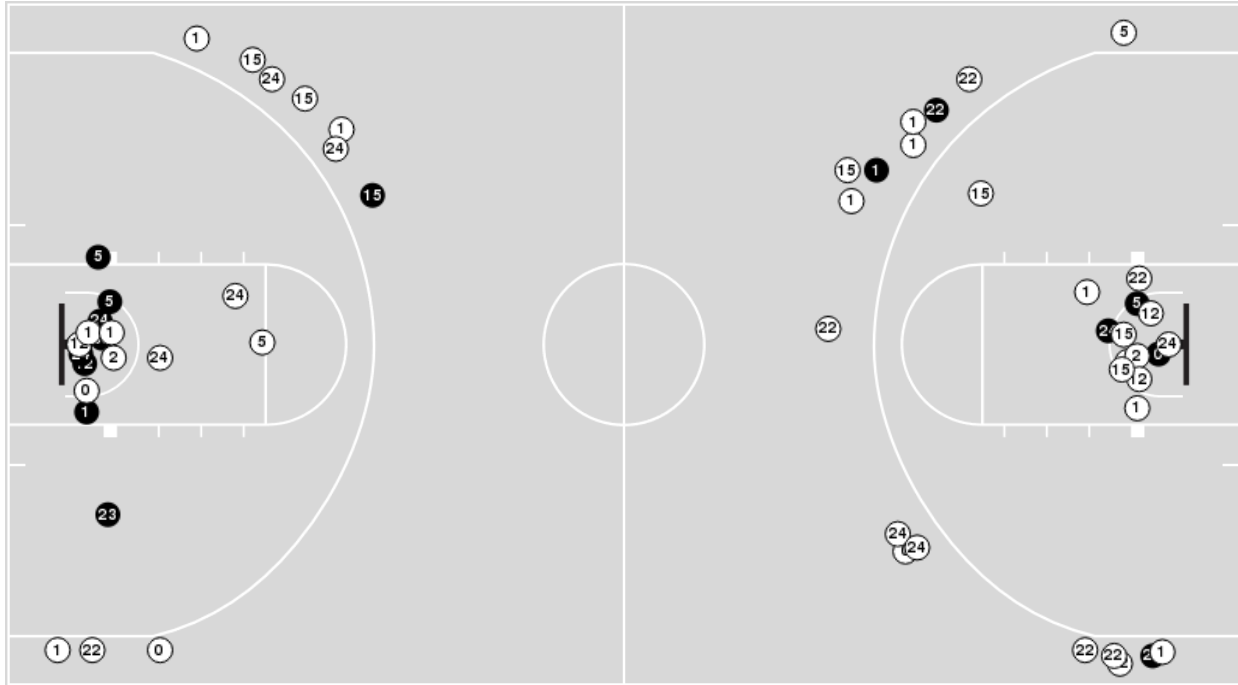

Players => AllFG Types=>AllResults=>All

McNeese

All Field Goals