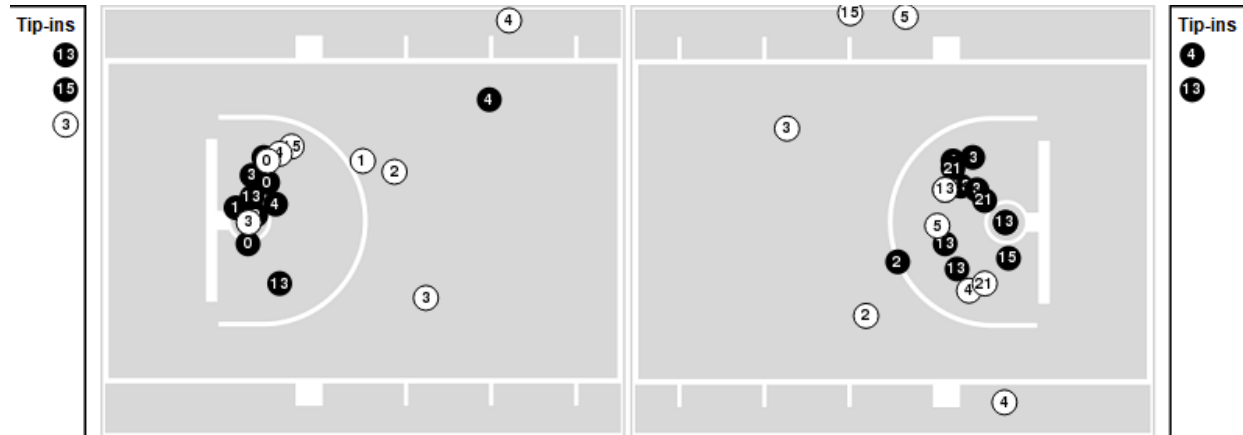

Blow Up Chart

● Made   ○ Missed   N - Player Number

LSU	M/A	%
Field Goals	33/74	45
2 Points	26/50	52
3 Points	7/24	29
Free Throws	12/17	71

LSU	M/A	%
Points in the Paint	48 (24 / 38)	63
Fast Break Points	23 (13/15)	87
Second Chance Points	15 (9/19)	47
Effective FG%	49