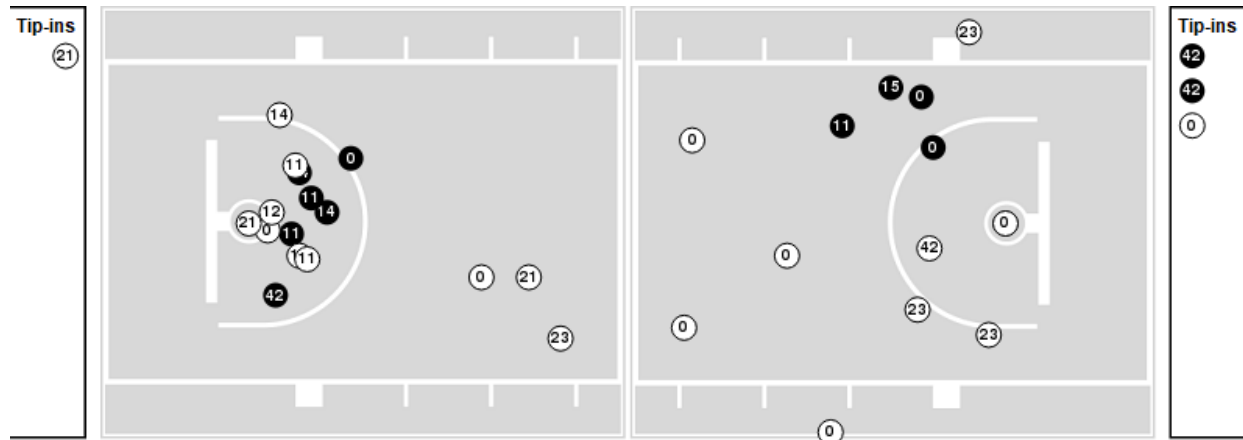

Blow Up Chart

● Made ○ Missed N - Player Number

Tulane	M/A	%
Field Goals	21/66	32
2 Points	14/39	36
3 Points	7/27	26
Free Throws	9/16	56

Tulane	M/A	%
Points in the Paint	24 (12 / 29)	41
Fast Break Points	4 (3/5)	60
Second Chance Points	16 (10/22)	45
Effective FG%	37