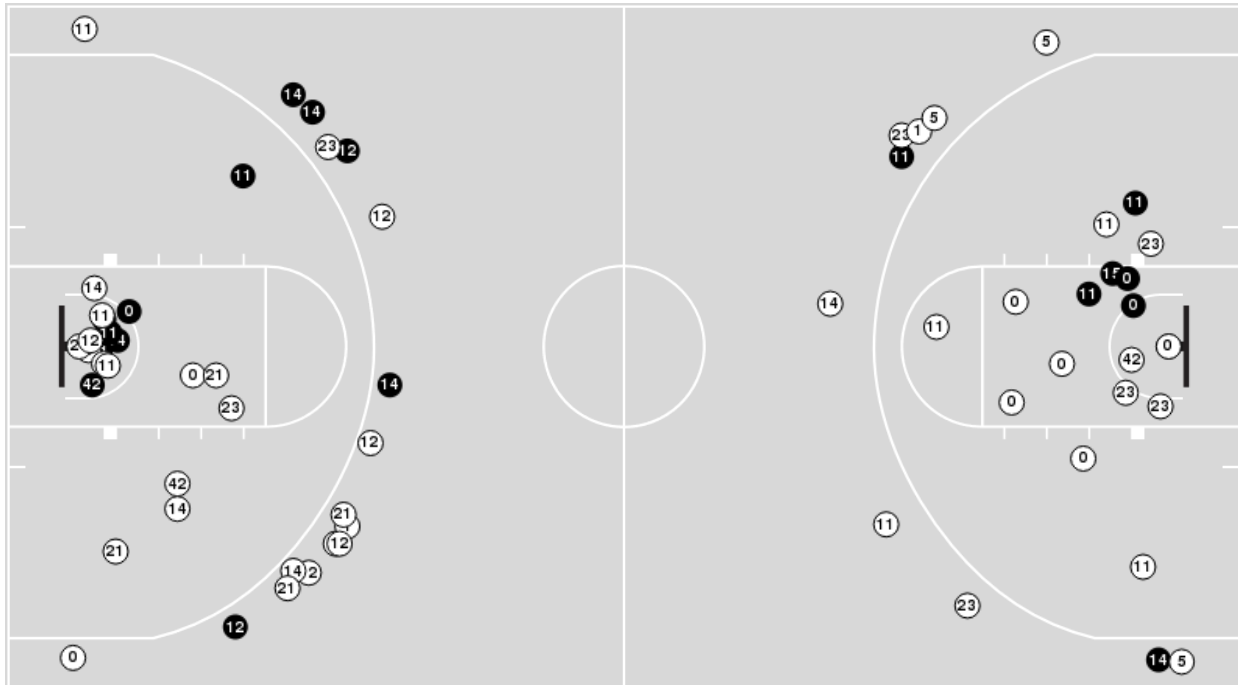

Tulane at LSU

11/23/21 Maravich Assembly Center, Baton Rouge
2021-22 Women's Basketball

Game Time: 6:00 PM
Game Duration: 1:54
Attendance: 5,882

Officials: Bryan Enterline, Douglas Knight, Angel Kent

Players => AllFG Types=>AllResults=>All

Tulane

All Field Goals