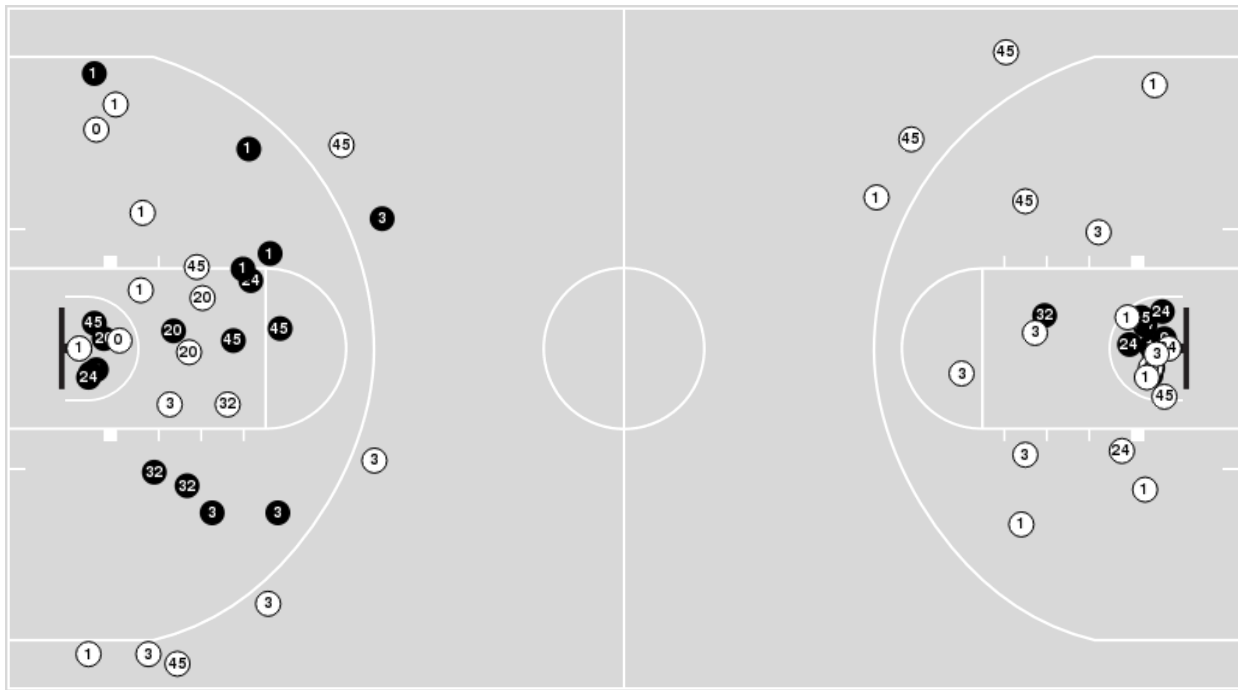

Tulane at LSU

11/23/21 Maravich Assembly Center, Baton Rouge
2021-22 Women's Basketball

Game Time: 6:00 PM
Game Duration: 1:54
Attendance: 5,882

Officials: Bryan Enterline, Douglas Knight, Angel Kent

Players => AllFG Types=>AllResults=>All

LSU

All Field Goals