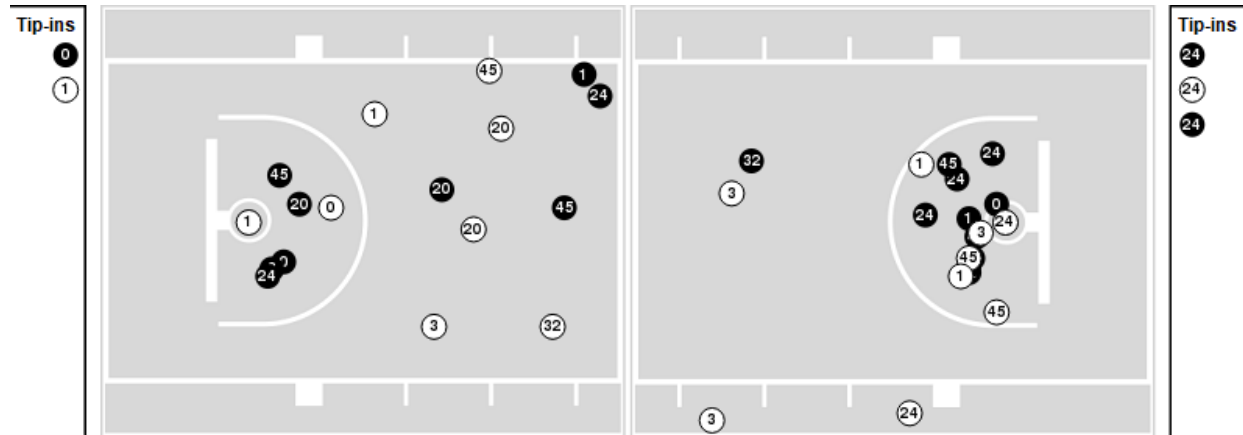

Blow Up Chart

● Made   ○ Missed   N - Player Number

LSU	M/A	%
Field Goals	32/67	48
2 Points	31/57	54
3 Points	1/10	10
Free Throws	10/15	67

LSU	M/A	%
Points in the Paint	46 (23 / 37)	62
Fast Break Points	8 (5/5)	100
Second Chance Points	11 (6/14)	43
Effective FG%	49