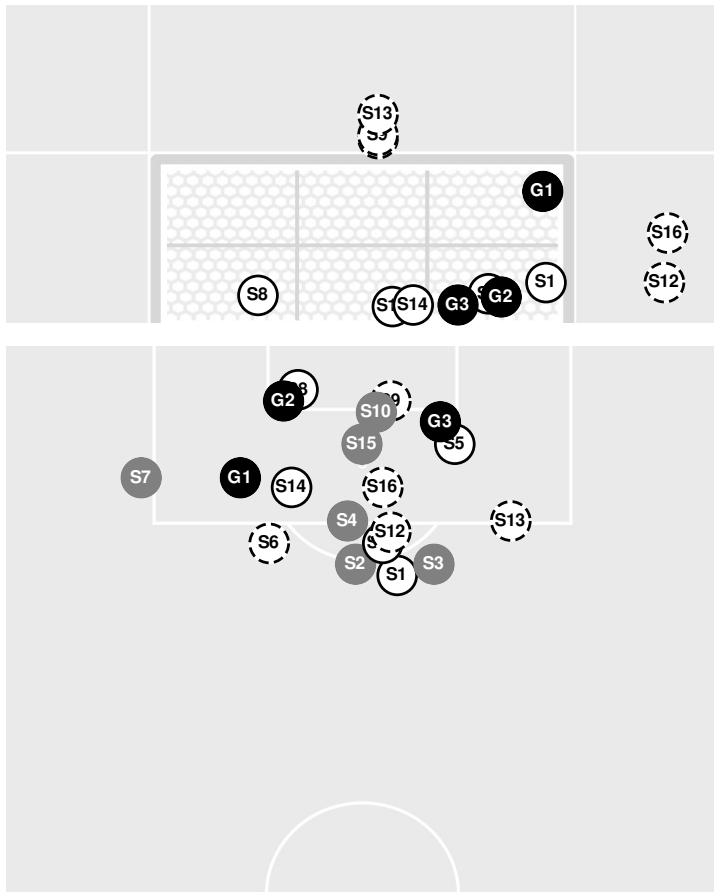

LSU vs Memphis

11/14/21 Billy J Murphy Track & Soccer Complex, Memphis
2021-22 Women's Soccer

Match Time: 1:00 PM

Match Duration: 01:54

Attendance: 1309

Officials:

- 75:24 Shot by Memphis Miller, Saorla HIGH.
- 77:54 Shot by Memphis Mister, Aubrey, SAVE Swift, Mollee.
- 77:54 GOAL by Memphis Buttar, Bryana, Assist by Mister, Aubrey, goal number 1 for season.

LSU 0, MEMPHIS 3

- 81:14 Memphis substitution: Jones, Mya for Mister, Aubrey.
- 81:14 Memphis substitution: Boychuk, Tanya for Alonzo, Jocelyn.
- 82:58 Memphis substitution: Calderoni Martinez, Rebecca for Buttar, Bryana.
- 83:31 Shot by Memphis Calderoni Martinez, Rebecca BLOCKED.
- 83:37 Shot by Memphis Spray, Haylee WIDE RIGHT.
- 83:58 LSU substitution: Dixon, Riley for Garcia, Alesia.
- 83:58 LSU substitution: Thompson, Molly for Alexander, Tinaya.
- 84:22 LSU substitution: Caffey, Tiana for Ritchie-Williams, Chiara.
- 85:26 Memphis substitution: Alonzo, Jocelyn for Calderoni Martinez, Rebecca.
- 85:33 Foul on LSU.
- 87:15 LSU substitution: Haggerty, Grace for Kuehn, Athena.
- 87:15 LSU substitution: Moffatt, Reese for Noel, Rammie.
- 89:40 Memphis substitution: Calderoni Martinez, Rebecca for Boychuk, Tanya.
- 90:00 End of period [90:00].

LSU 0, MEMPHIS 3

LSU vs Memphis

11/14/21 Billy J Murphy Track & Soccer Complex, Memphis
2021-22 Women's Soccer

Match Time: 1:00 PM

Match Duration: 01:54

Attendance: 1309

Officials:

Shots by Half Intervals		1st Half	2nd Half
Memphis		6	13
LSU		2	3

Shot Chart

MEMPHIS

LSU

Shot Off Target
 Shot On Target
 Blocked
 Goal / Own Goal

Shot Summary

LSU vs Memphis

11/14/21 Billy J Murphy Track & Soccer Complex, Memphis
2021-22 Women's Soccer

Match Time: 1:00 PM