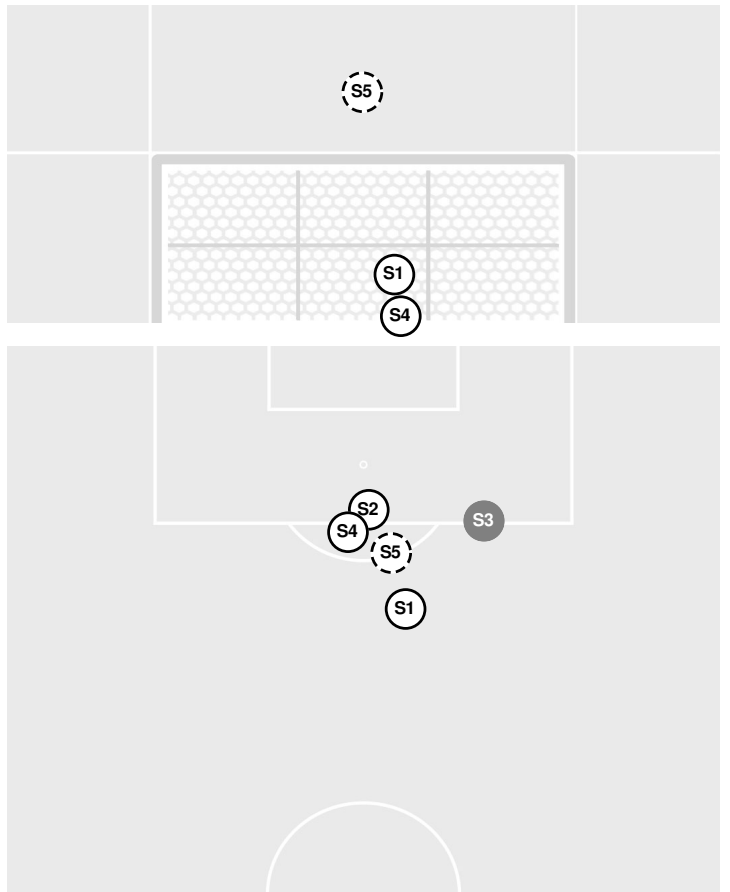

LSU 0, MEMPHIS 3

- 81:14 Memphis substitution: Jones, Mya for Mister, Aubrey.
- 81:14 Memphis substitution: Boychuk, Tanya for Alonzo, Jocelyn.
- 82:58 Memphis substitution: Calderoni Martinez, Rebecca for Buttar, Bryana.
- 83:31 Shot by Memphis Calderoni Martinez, Rebecca BLOCKED.
- 83:37 Shot by Memphis Spray, Haylee WIDE RIGHT.
- 83:58 LSU substitution: Dixon, Riley for Garcia, Alesia.
- 83:58 LSU substitution: Thompson, Molly for Alexander, Tinaya.
- 84:22 LSU substitution: Caffey, Tiana for Ritchie-Williams, Chiara.
- 85:26 Memphis substitution: Alonzo, Jocelyn for Calderoni Martinez, Rebecca.
- 85:33 Foul on LSU.
- 87:15 LSU substitution: Haggerty, Grace for Kuehn, Athena.
- 87:15 LSU substitution: Moffatt, Reese for Noel, Rammie.
- 89:40 Memphis substitution: Calderoni Martinez, Rebecca for Boychuk, Tanya.
- 90:00 End of period [90:00].

LSU 0, MEMPHIS 3

LSU vs Memphis

11/14/21 Billy J Murphy Track & Soccer Complex, Memphis
2021-22 Women's Soccer

Match Time: 1:00 PM

Match Duration: 01:54

Attendance: 1309

Officials:

Shots by Half Intervals		1st Half	2nd Half
Memphis		6	13
LSU		2	3

Shot Chart

MEMPHIS

LSU

Shot Off Target
 Shot On Target
 Blocked
 Goal / Own Goal

Shot Summary

LSU vs Memphis

11/14/21 Billy J Murphy Track & Soccer Complex, Memphis
2021-22 Women's Soccer

Match Time: 1:00 PM