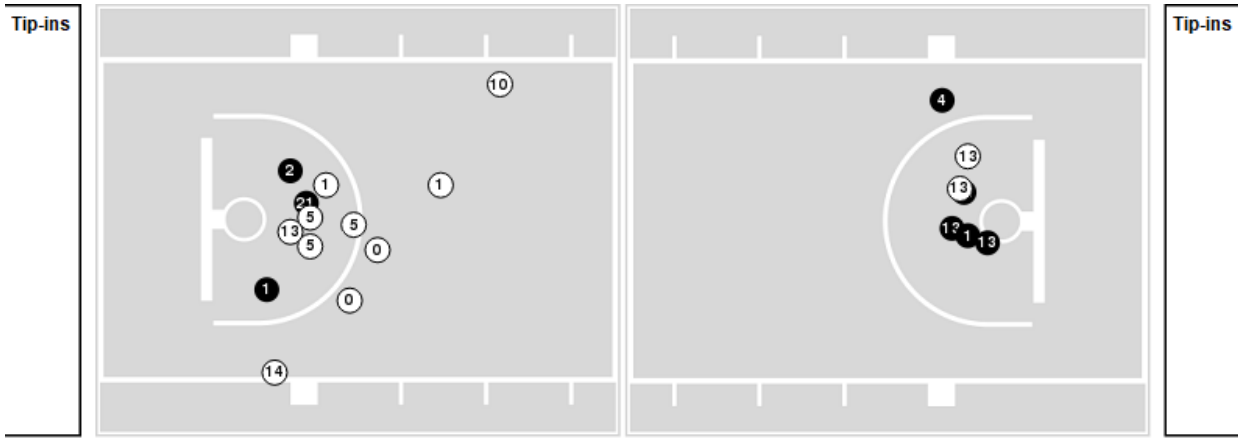

Blow Up Chart

● Made ○ Missed N - Player Number

La.-Monroe	M/A	%
Field Goals	13/47	28
2 Points	10/31	32
3 Points	3/16	19
Free Throws	10/17	59

La.-Monroe	M/A	%
Points in the Paint	16 (8 / 19)	42
Fast Break Points	7 (4/5)	80
Second Chance Points	3 (2/6)	33
Effective FG%	31