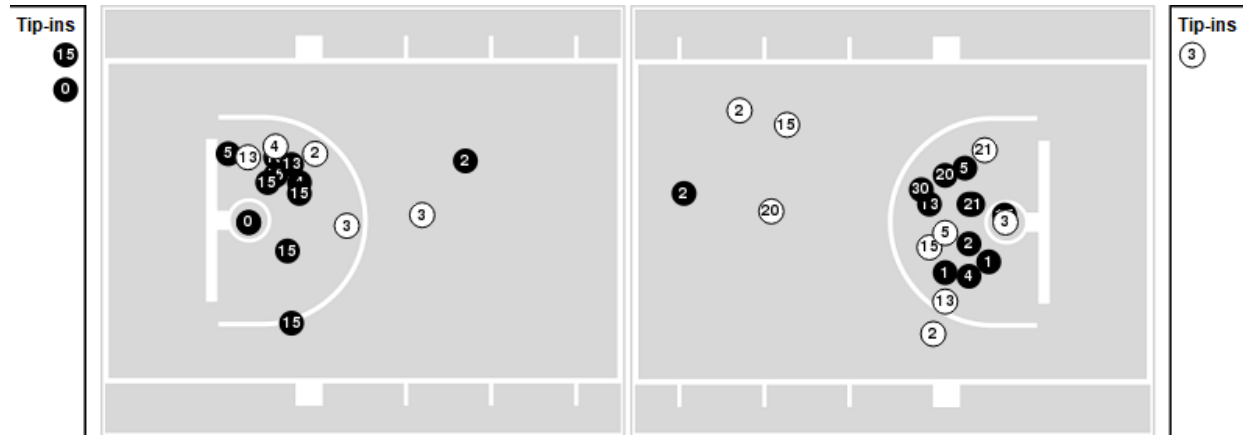

Blow Up Chart

● Made ○ Missed N - Player Number

LSU	M/A	%
Field Goals	38/72	53
2 Points	26/43	60
3 Points	12/29	41
Free Throws	13/19	68

LSU	M/A	%
Points in the Paint	48 (24 / 38)	63
Fast Break Points	24 (14/14)	100
Second Chance Points	22 (11/18)	61
Effective FG%	61