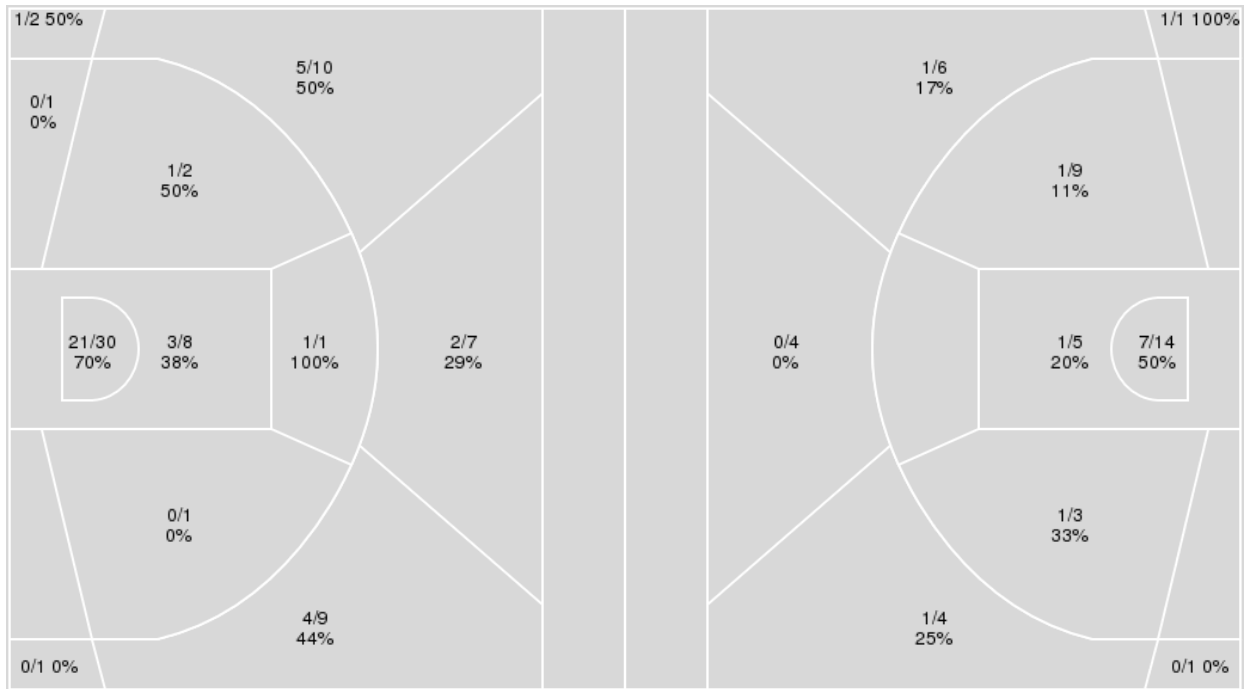

La.-Monroe at LSU

11/09/21 Maravich Assembly Center, Baton Rouge
2021-22 Men's Basketball

Game Time: 7:00 PM
Game Duration: 2:01
Attendance: 9,969

Officials: Chuck Jones, Nathan Bemis, Matt Jarman

{ Players => 0, 1, 2, 3, 4, 5, 10, 11, 13, 15, 20, 21, 22, 24, 25, 30, 44; }
FG Types => All; Results => All;

{ Players => 0, 1, 2, 3, 4, 5, 10, 13, 14, 21, 22, 23, 24; } FG Types =>
All; Results => All;

LSU

La.-Monroe

LSU	M/A	%
Field Goals	38/72	53
2 Points	26/43	60
3 Points	12/29	41
Free Throws	13/19	68

La.-Monroe	M/A	%
Field Goals	13/47	28
2 Points	10/31	32
3 Points	3/16	19
Free Throws	10/17	59