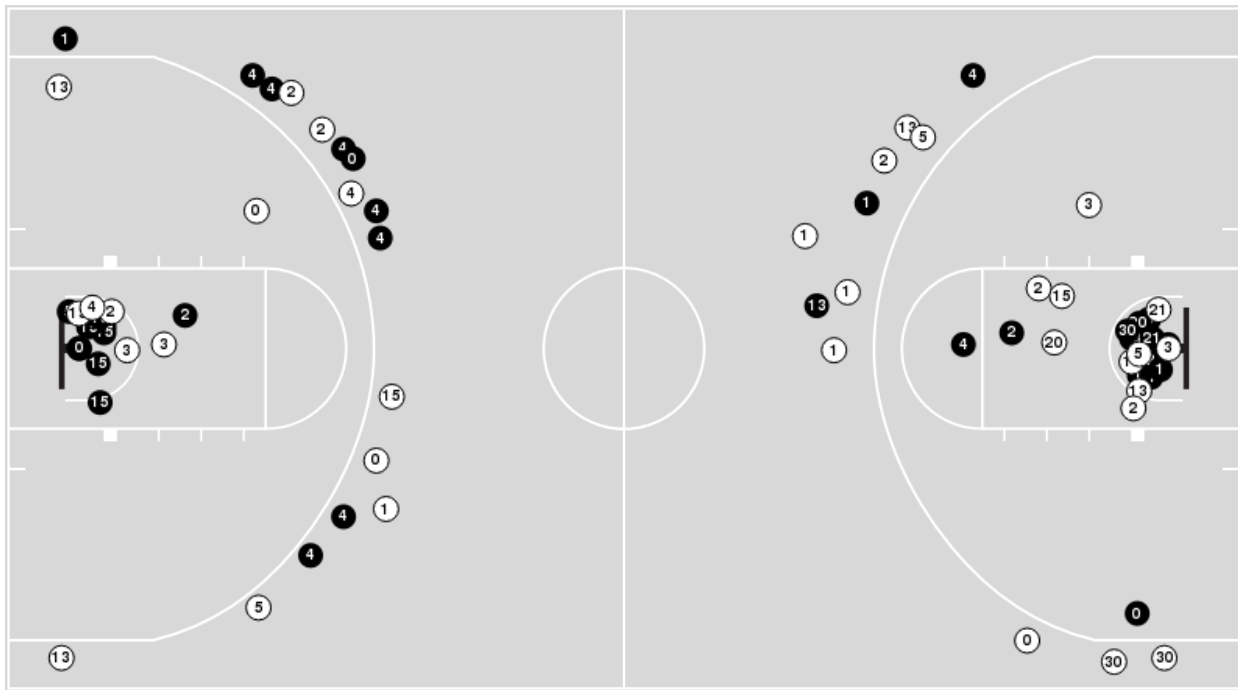

Players => 0, 1, 2, 3, 4, 5, 10, 11, 13, 15, 20, 21, 22, 24, 25, 30, 44FG Types=>AllResults=>All

LSU

All Field Goals