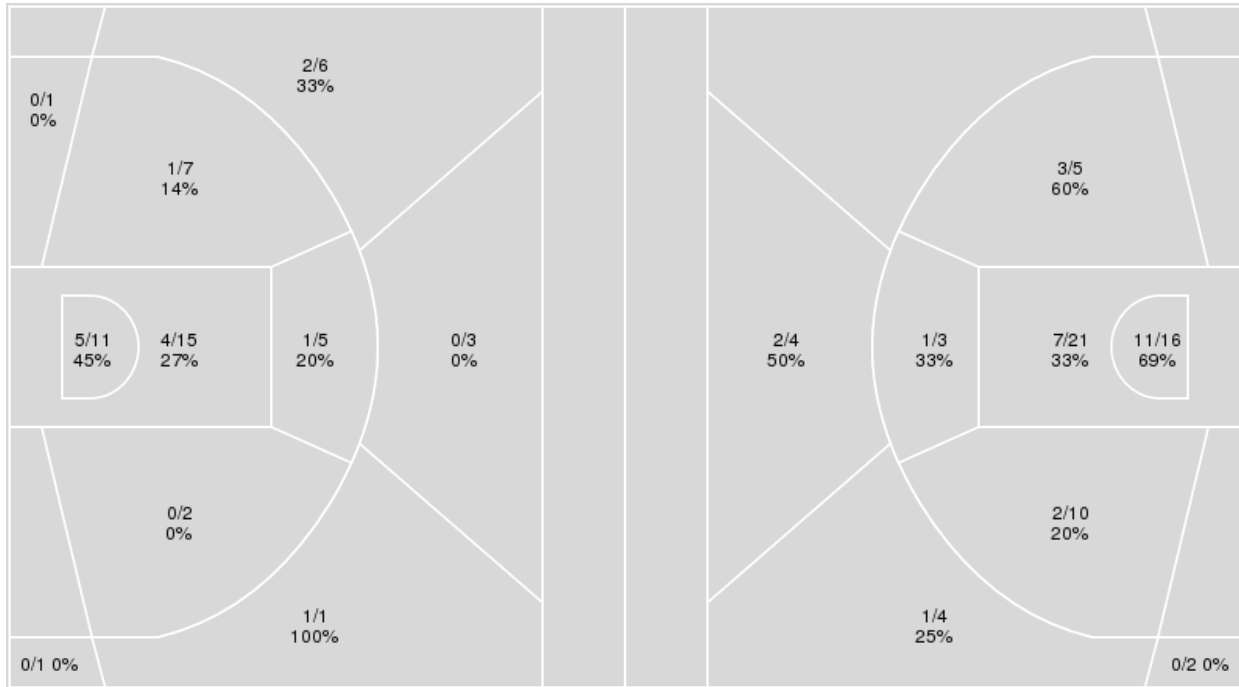

LSU at Louisiana

11/18/21 Cajundome, Lafayette, La.
2021-22 Women's Basketball

Game Time: 6:00 PM
Game Duration: 2:02
Attendance: 2,711

Officials: Brian Garland, Christopher Saucedo, Chaney Muench

{ Players => 0, 1, 2, 3, 4, 5, 13, 14, 15, 20, 22, 23, 24, 33, 35; } FG
Types => All; Results => All;

{ Players => 0, 1, 3, 10, 11, 13, 14, 15, 20, 21, 23, 24, 30, 32, 45; } FG
Types => All; Results => All;

Louisiana

LSU

Louisiana	M/A	%
Field Goals	14/52	27
2 Points	11/41	27
3 Points	3/11	27
Free Throws	10/16	62

LSU	M/A	%
Field Goals	27/65	42
2 Points	24/55	44
3 Points	3/10	30
Free Throws	13/21	62