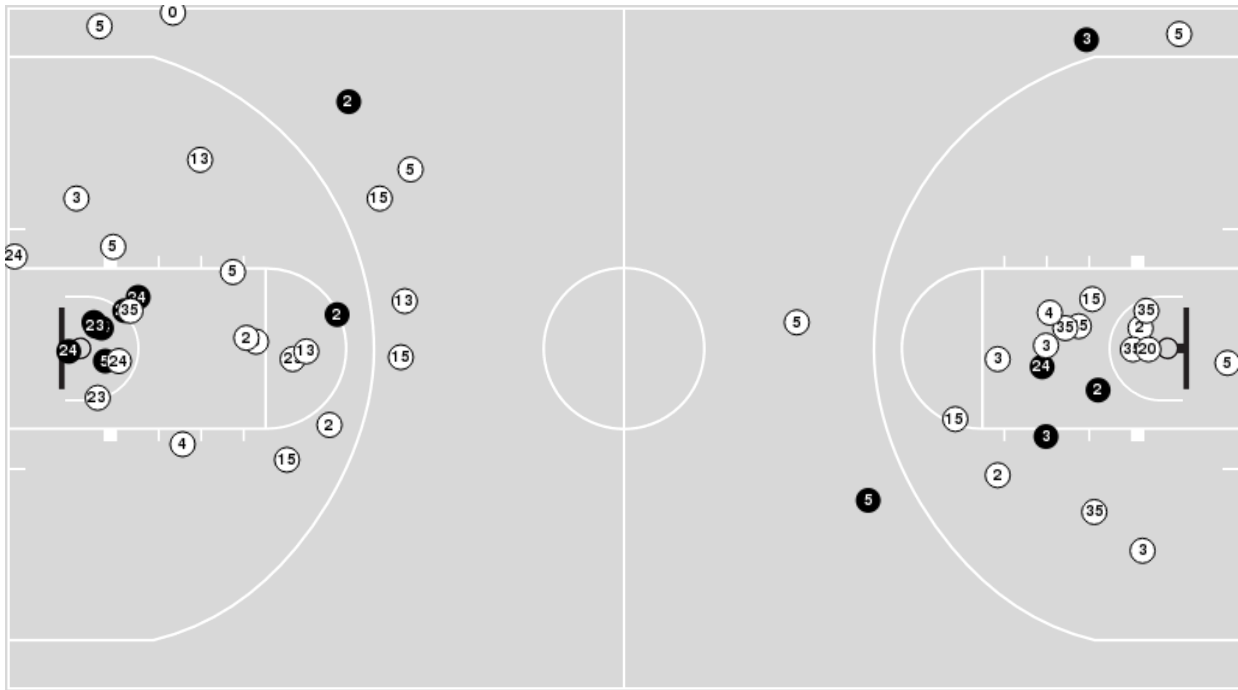

LSU at Louisiana

11/18/21 Cajundome, Lafayette, La.
2021-22 Women's Basketball

Game Time: 6:00 PM
Game Duration: 2:02
Attendance: 2,711

Officials: Brian Garland, Christopher Saucedo, Chaney Muench

Players => 0, 1, 2, 3, 4, 5, 13, 14, 15, 20, 22, 23, 24, 33, 35 FG Types=>All Results=>All

Louisiana

All Field Goals