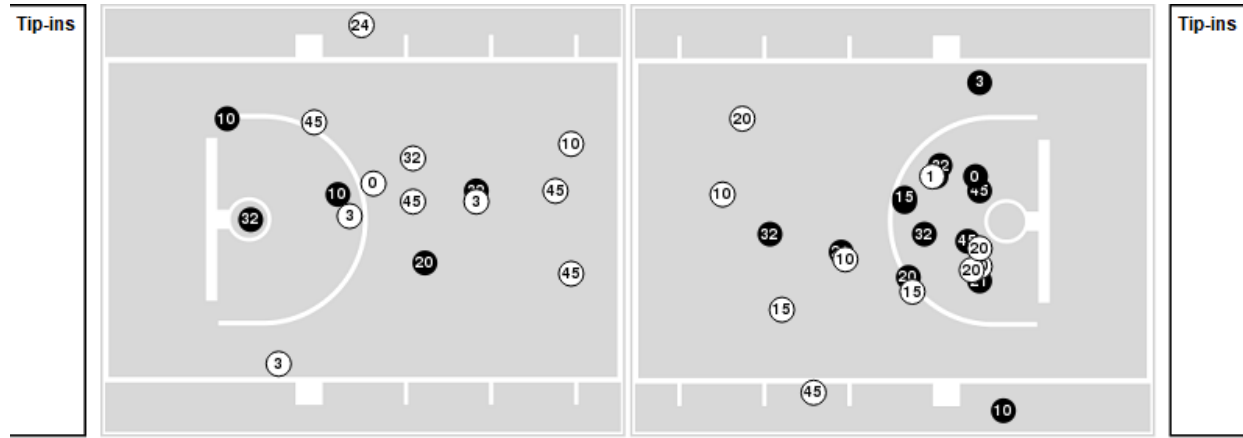

Blow Up Chart

● Made   ○ Missed   N - Player Number

LSU	M/A	%
Field Goals	27/65	42
2 Points	24/55	44
3 Points	3/10	30
Free Throws	13/21	62

LSU	M/A	%
Points in the Paint	36 (18 / 37)	49
Fast Break Points	20 (11/12)	92
Second Chance Points	23 (14/20)	70
Effective FG%	44