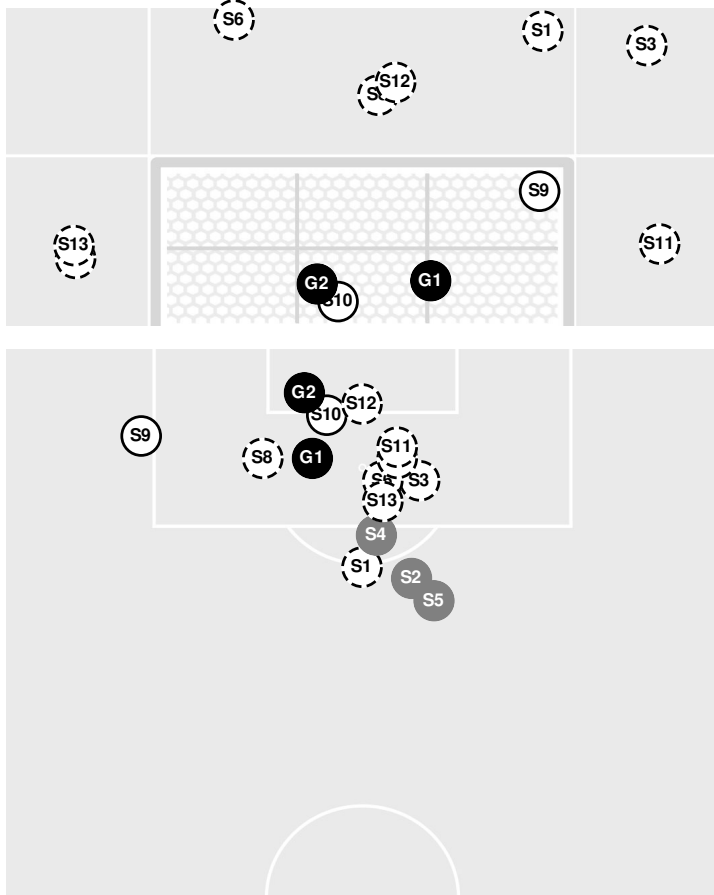

Shots by Half Intervals

Razorbacks
Tigers

	1st Half	2nd Half
Razorbacks	8	7
Tigers	3	4

Shot Chart

RAZORBACKS

TIGERS

S Shot Off Target
 S Shot On Target
 S Blocked
 G Goal / Own Goal

Shot Summary