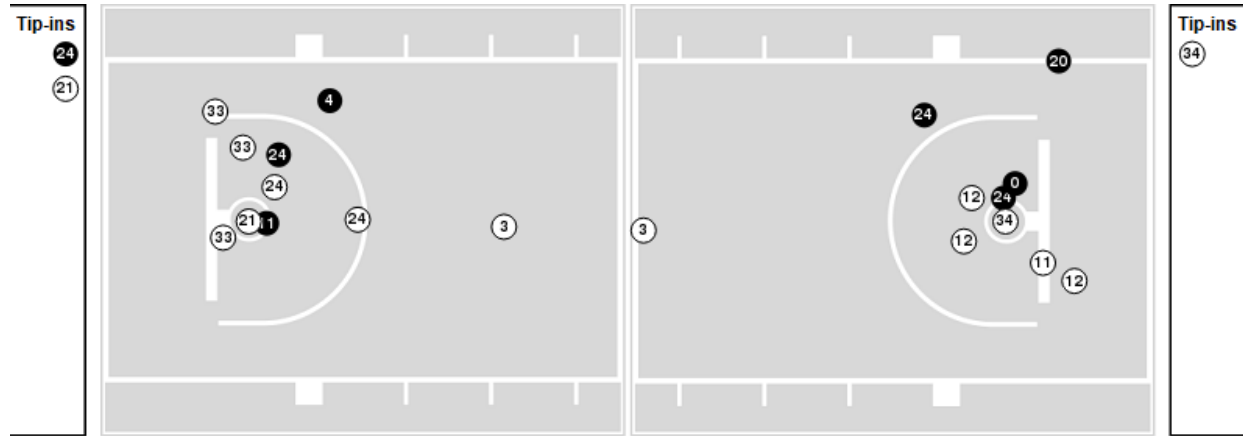

**Officials:** Zac Brost, Kalei Enterline, Angel Martinez

Players ==> 0, 1, 3, 4, 5, 10, 11, 12, 20, 21, 22, 23, 24, 30, 33, 34 FG Types==>All Results==>All

**New Mexico St.**

**All Field Goals**

**Blow Up Chart**