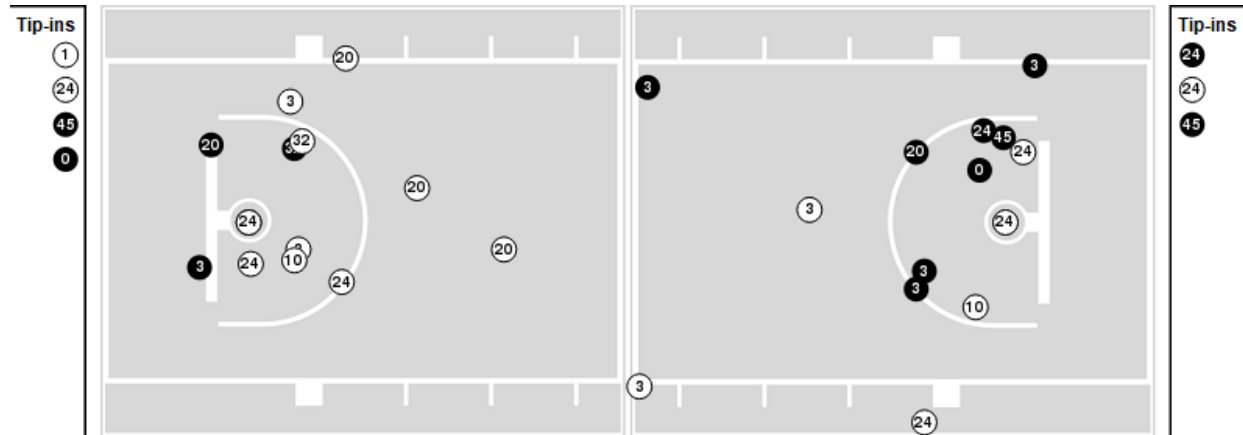

**Officials:** Zac Brost, Kalei Enterline, Angel Martinez

Players => 0, 1, 3, 10, 11, 13, 14, 15, 20, 21, 23, 24, 30, 32, 45FG Types=>AllResults=>All

**LSU**

**All Field Goals**

**Blow Up Chart**

● Made    ○ Missed    N - Player Number