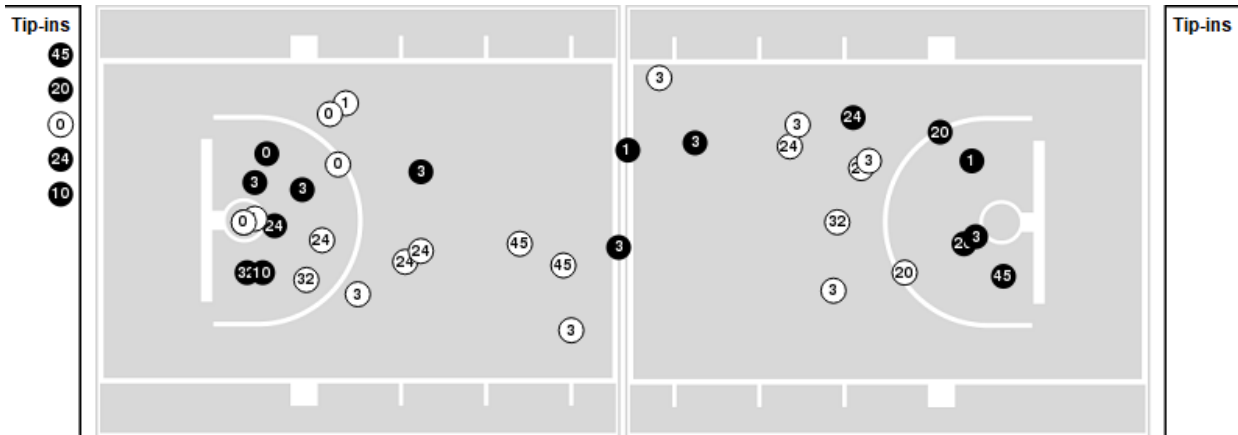

FGCU	M/A	%
Points in the Paint	40 (20 / 39)	51
Fast Break Points	14 (7/9)	78
Second Chance Points	8 (4/5)	80
Effective FG%	64	

Players => AllFG Types=>AllResults=>All

**LSU**

**All Field Goals**

**Blow Up Chart**