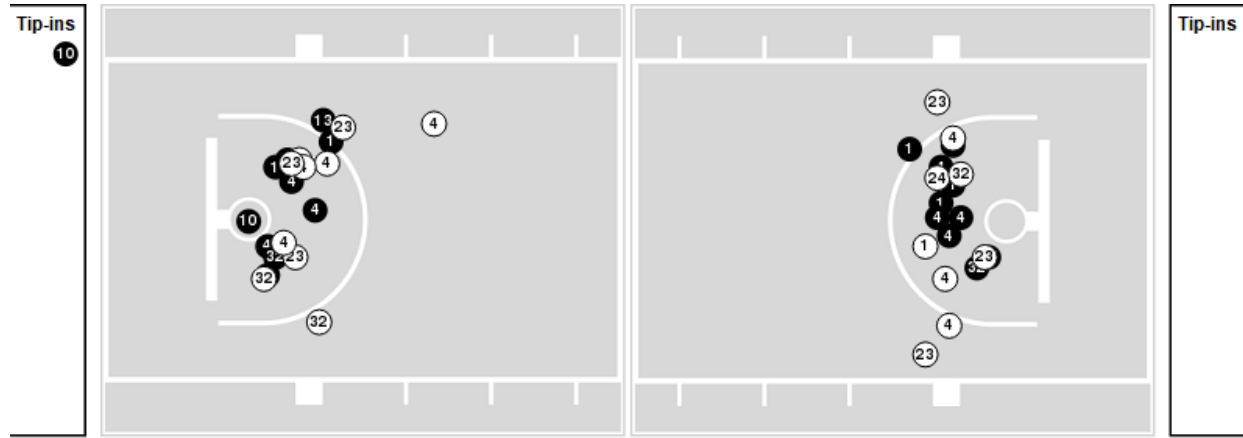

Blow Up Chart

● Made   ○ Missed   N - Player Number

FGCU	M/A	%
Field Goals	34/64	53
2 Points	20/39	51
3 Points	14/25	56
Free Throws	6/11	55

FGCU	M/A	%
Points in the Paint	40 (20 / 39)	51
Fast Break Points	14 (7/9)	78
Second Chance Points	8 (4/5)	80
Effective FG%	64