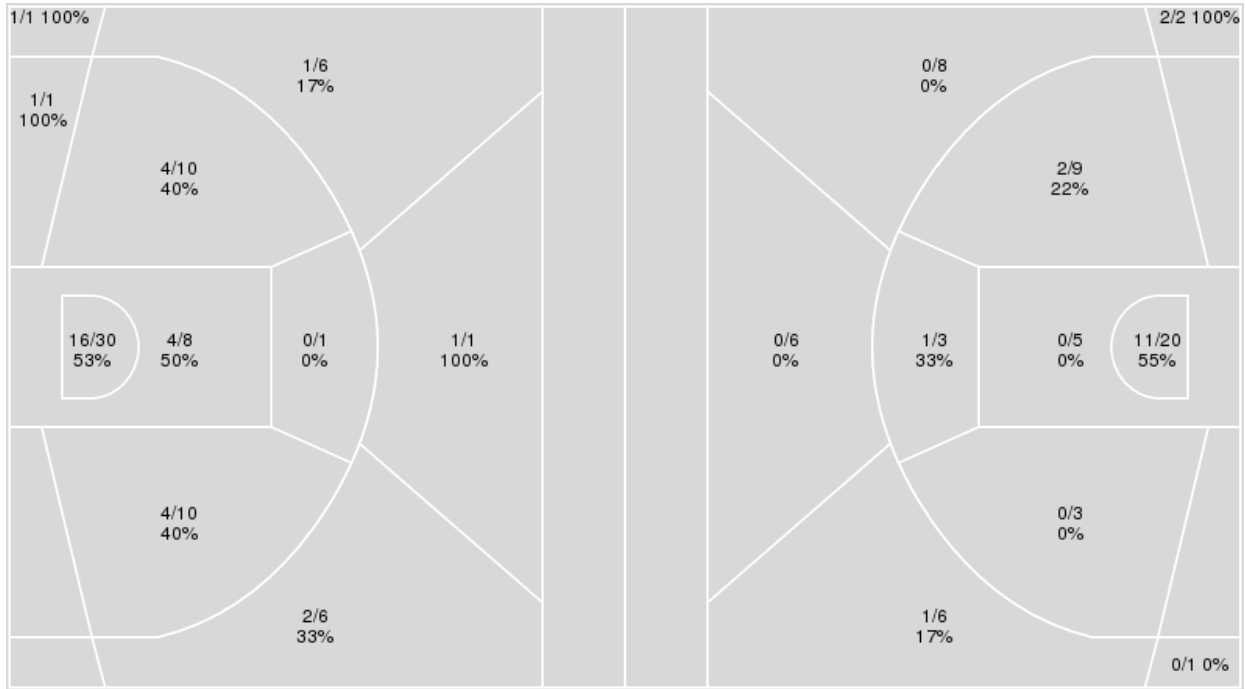

Samford at LSU

12/27/21 Maravich Assembly Center, Baton Rouge
2021-22 Women's Basketball

Game Time: 6:00 PM
Game Duration: 1:42
Attendance: 6,614

Officials: Nykeshia Thompson, Eric Koch, Bill Larance

{ Players => All; } FG Types => All; Results => All;

{ Players => 2, 3, 4, 5, 11, 12, 14, 15, 21, 22, 23, 24, 25, 32, 35, 44, 45;
} FG Types => All; Results => All;

LSU

Samford

LSU	M/A	%
Field Goals	34/74	46
2 Points	29/60	48
3 Points	5/14	36
Free Throws	10/16	62

Samford	M/A	%
Field Goals	17/63	27
2 Points	14/40	35
3 Points	3/23	13
Free Throws	10/15	67