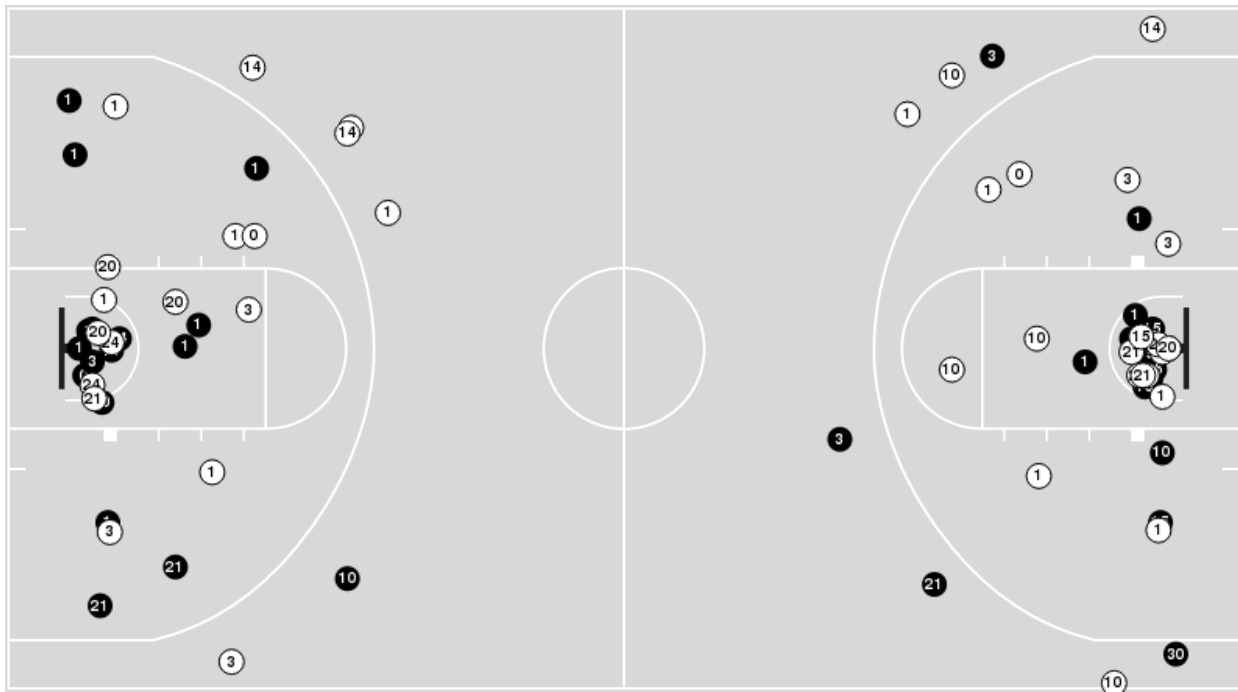

Samford at LSU

12/27/21 Maravich Assembly Center, Baton Rouge
2021-22 Women's Basketball

Game Time: 6:00 PM
Game Duration: 1:42
Attendance: 6,614

Officials: Nykeshia Thompson, Eric Koch, Bill Larance

Players => AllFG Types=>AllResults=>All

LSU

All Field Goals