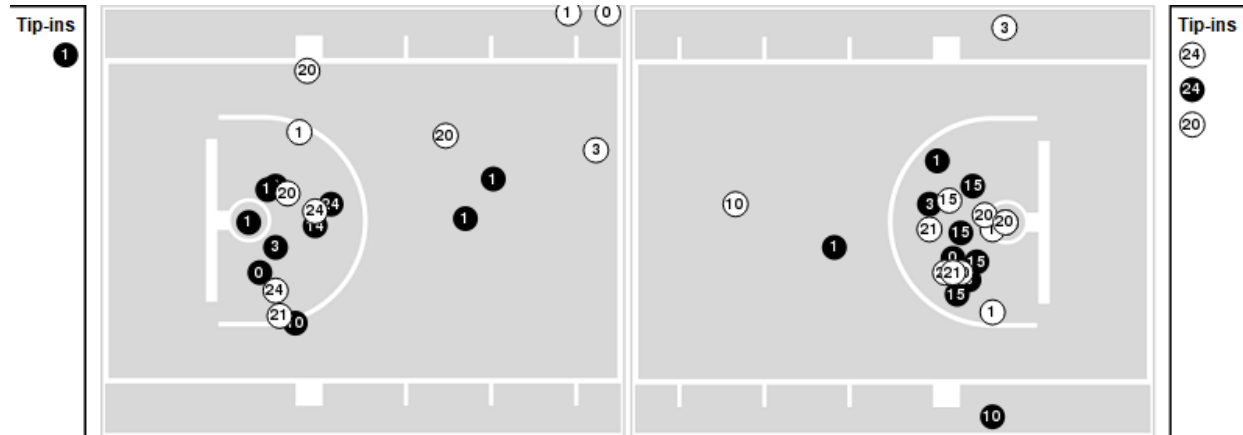

Blow Up Chart

● Made   ○ Missed   N - Player Number

LSU	M/A	%
Field Goals	34/74	46
2 Points	29/60	48
3 Points	5/14	36
Free Throws	10/16	62

LSU	M/A	%
Points in the Paint	40 (20 / 38)	53
Fast Break Points	15 (9/10)	90
Second Chance Points	9 (4/14)	29
Effective FG%	49