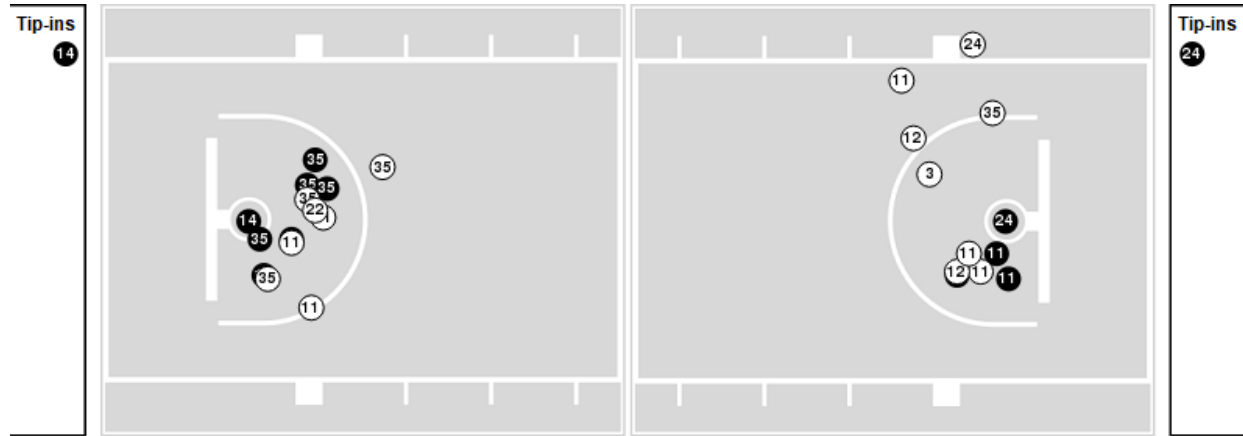

Blow Up Chart

● Made   ○ Missed   N - Player Number

Samford	M/A	%
Field Goals	17/63	27
2 Points	14/40	35
3 Points	3/23	13
Free Throws	10/15	67

Samford	M/A	%
Points in the Paint	22 (11 / 25)	44
Fast Break Points	4 (3/3)	100
Second Chance Points	9 (7/13)	54
Effective FG%	29