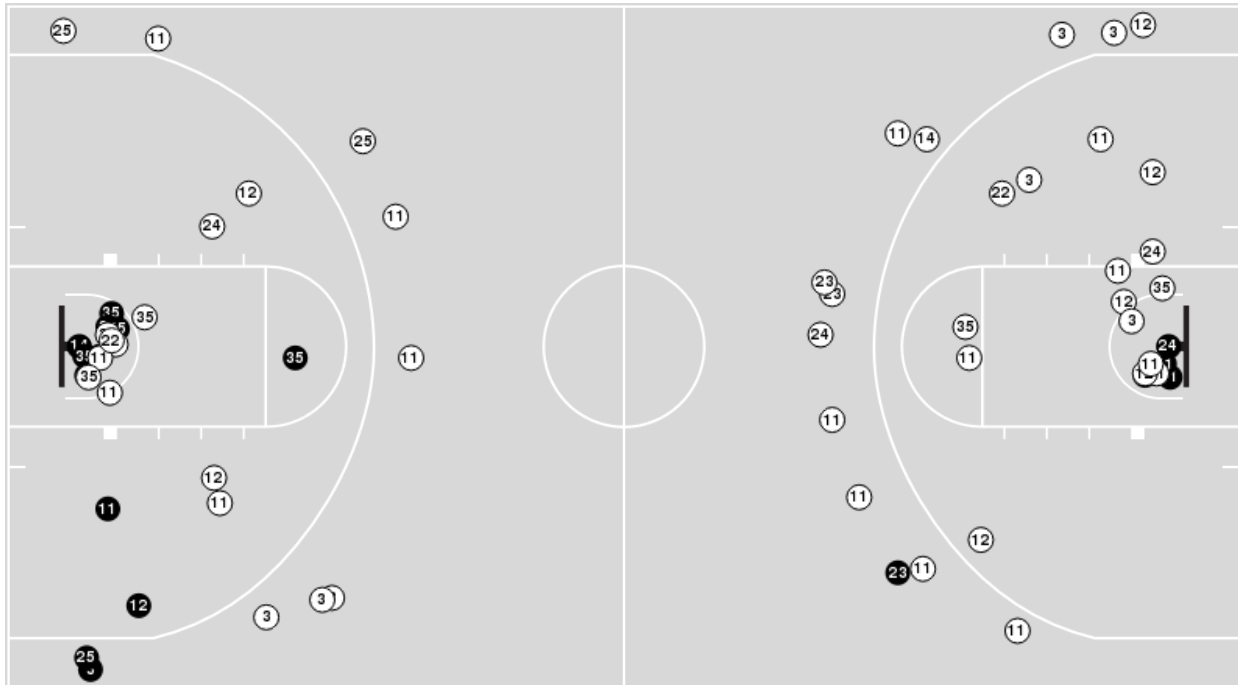

Samford at LSU

12/27/21 Maravich Assembly Center, Baton Rouge
2021-22 Women's Basketball

Game Time: 6:00 PM
Game Duration: 1:42
Attendance: 6,614

Officials: Nykeshia Thompson, Eric Koch, Bill Larence

Players => 2, 3, 4, 5, 11, 12, 14, 15, 21, 22, 23, 24, 25, 32, 35, 44, 45FG Types=>AllResults=>All

Samford

All Field Goals