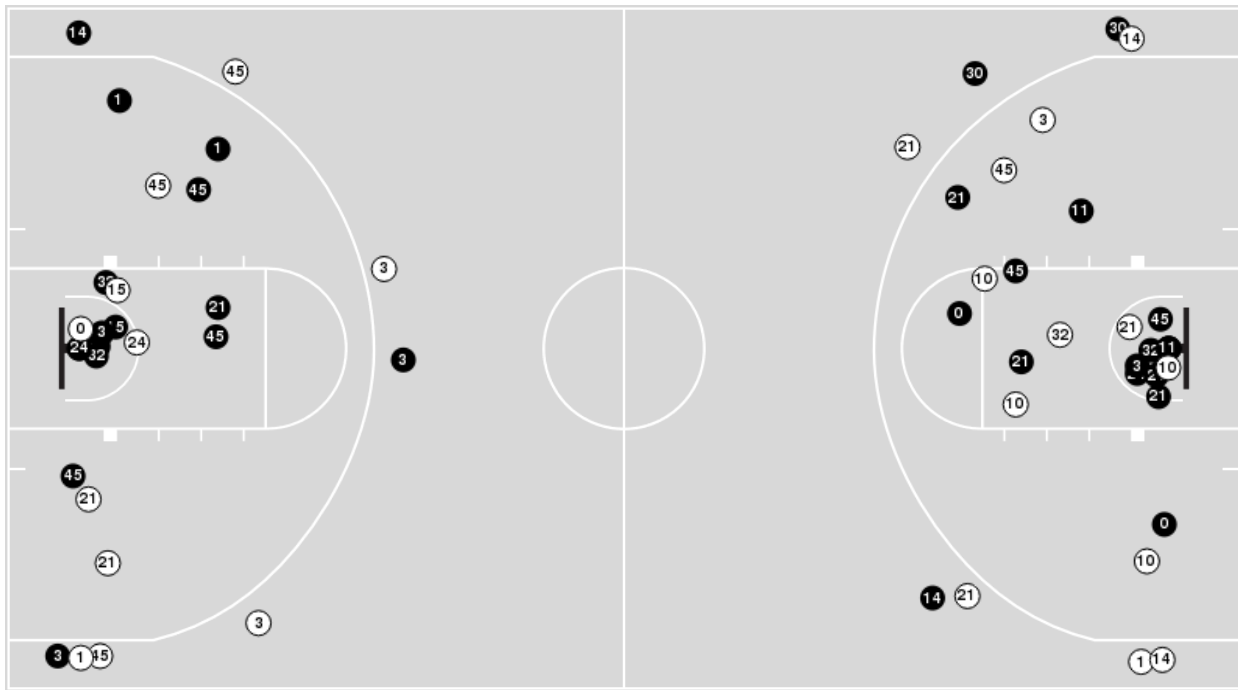

Alcorn at LSU

12/15/21 Maravich Assembly Center, Baton Rouge
2021-22 Women's Basketball

Game Time: 6:00 PM
Game Duration: 1:51
Attendance: 5,408

Officials: Felicia Grinter, Meadow Overstreet, Saif Esho

Players => 0, 1, 3, 10, 11, 13, 14, 15, 20, 21, 23, 24, 30, 32, 45FG Types=>AllResults=>All

LSU

All Field Goals