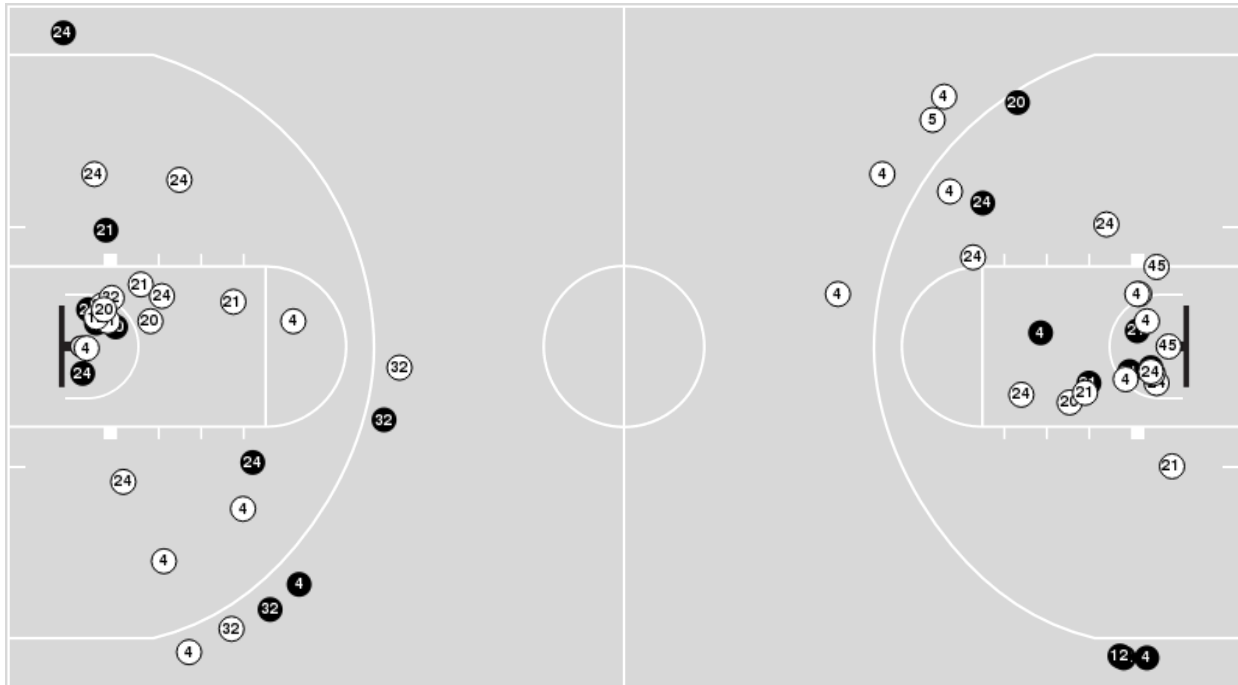

Officials: Douglas Knight, Chaney Muench, Ifeyinwa Seales

Players => 2, 3, 4, 5, 10, 11, 12, 20, 21, 22, 23, 24, 25, 32, 42, 45, 99FG Types=>AllResults=>All

Texas Southern

All Field Goals