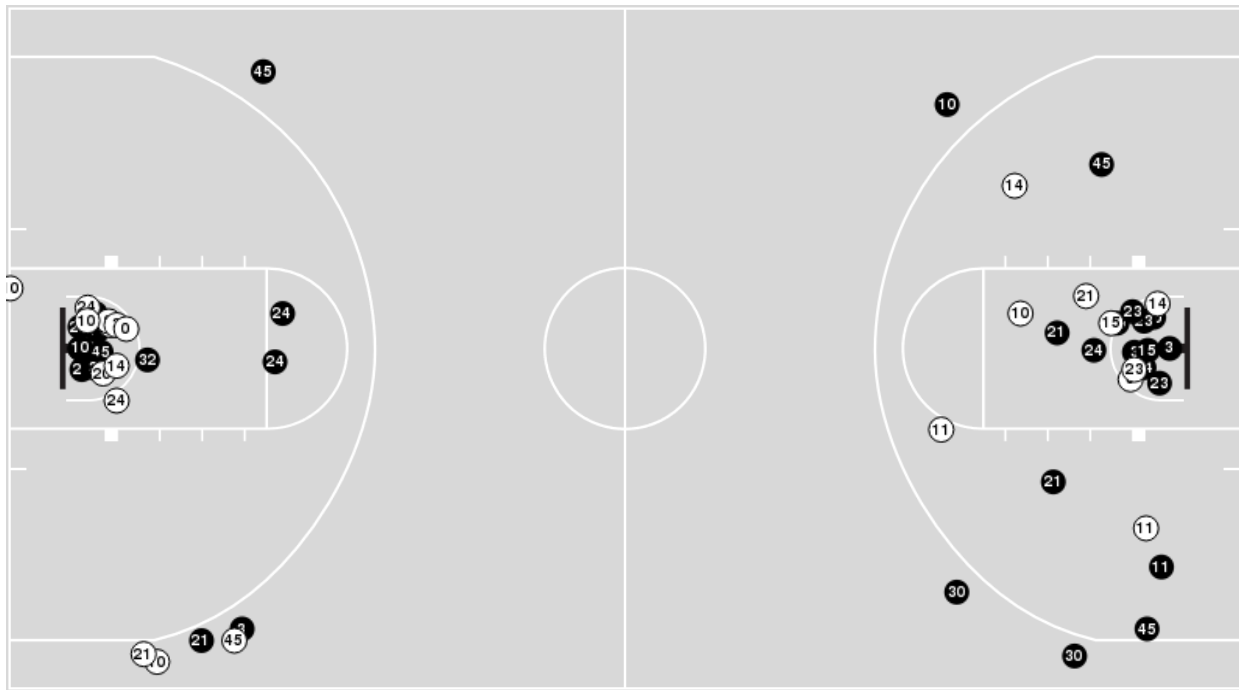

Officials: Douglas Knight, Chaney Muench, Ifeyinwa Seales

Players => 0, 1, 3, 10, 11, 13, 14, 15, 20, 21, 23, 24, 30, 32, 45FG Types=>AllResults=>All

LSU

All Field Goals