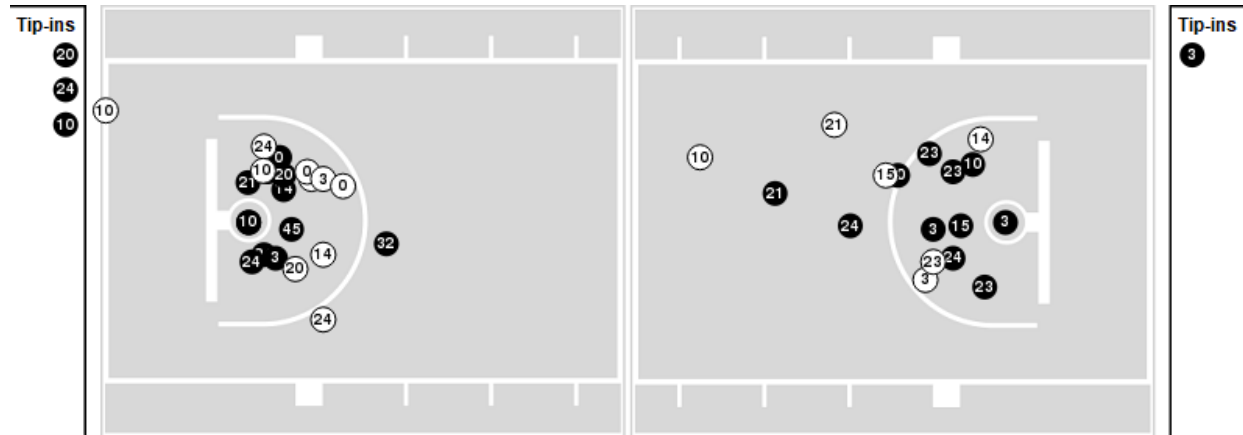

Officials: Douglas Knight, Chaney Muench, Ifeyinwa Seales

Players => 0, 1, 3, 10, 11, 13, 14, 15, 20, 21, 23, 24, 30, 32, 45FG Types=>AllResults=>All

LSU

All Field Goals

Blow Up Chart

● Made ○ Missed N - Player Number