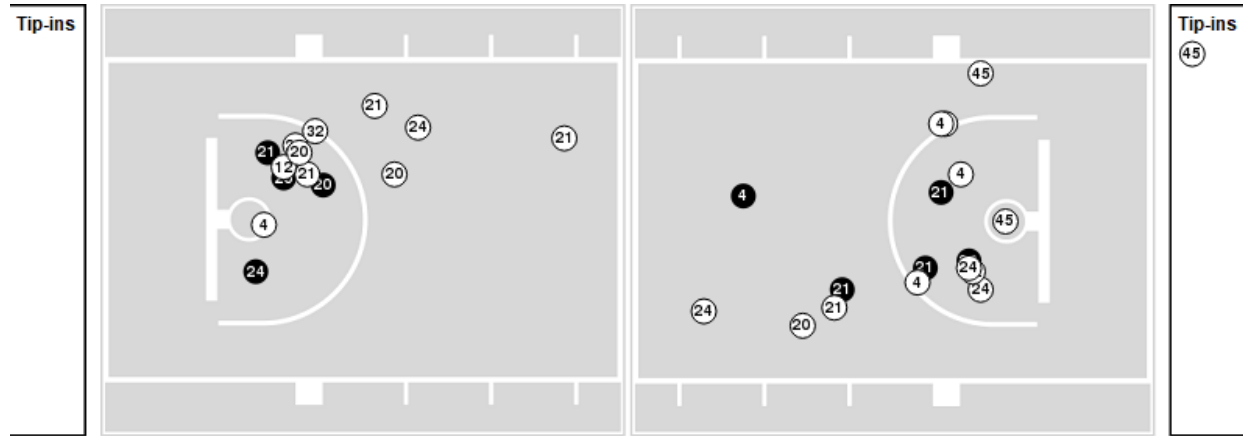

Blow Up Chart

● Made   ○ Missed   N - Player Number

Texas Southern	M/A	%
Field Goals	20/59	34
2 Points	13/45	29
3 Points	7/14	50
Free Throws	8/12	67

Texas Southern	M/A	%
Points in the Paint	18 (9 / 31)	29
Fast Break Points	5 (3/6)	50
Second Chance Points	7 (5/7)	71
Effective FG%	40