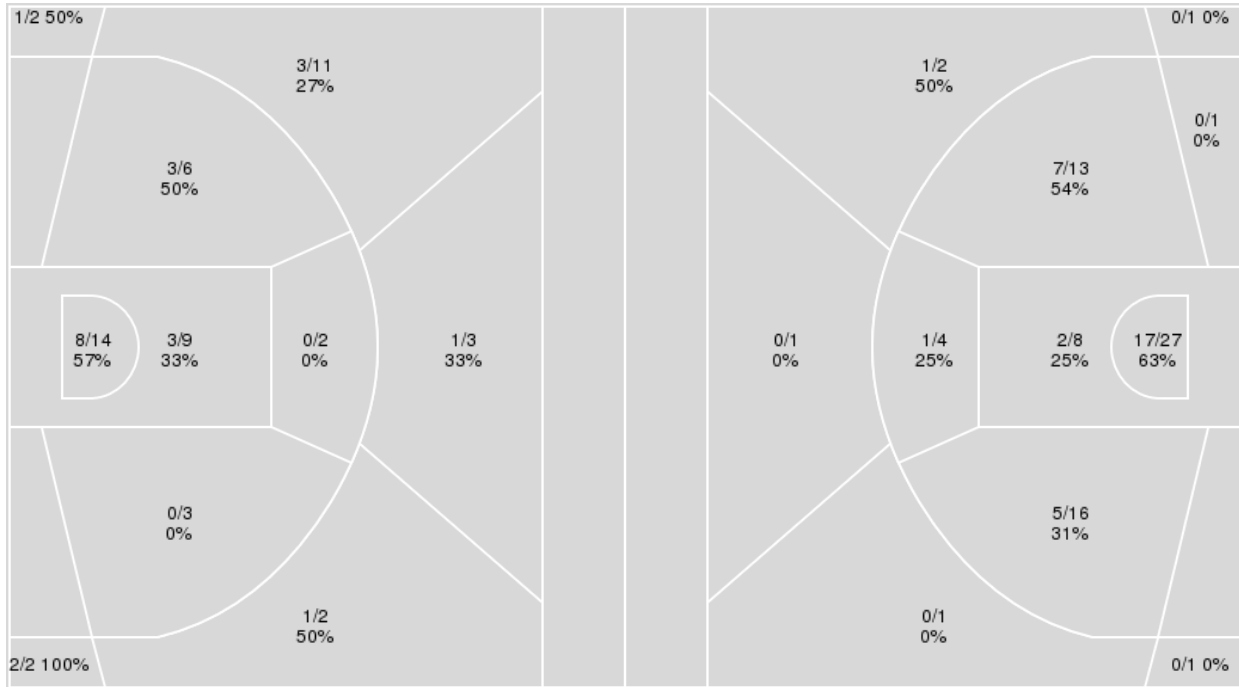

Officials: Doug Knight, Maggie Tieman, Kristen Bell

{ Players => 0, 1, 4, 5, 10, 11, 12, 14, 23, 24, 32, 33; } FG Types => All;
Results => All;

{ Players => 0, 1, 3, 10, 11, 13, 14, 15, 20, 21, 23, 24, 30, 32, 45; } FG
Types => All; Results => All;

Texas Tech

LSU

Texas Tech	M/A	%
Field Goals	22/54	41
2 Points	14/34	41
3 Points	8/20	40
Free Throws	8/11	73

LSU	M/A	%
Field Goals	33/75	44
2 Points	32/69	46
3 Points	1/6	17
Free Throws	7/11	64