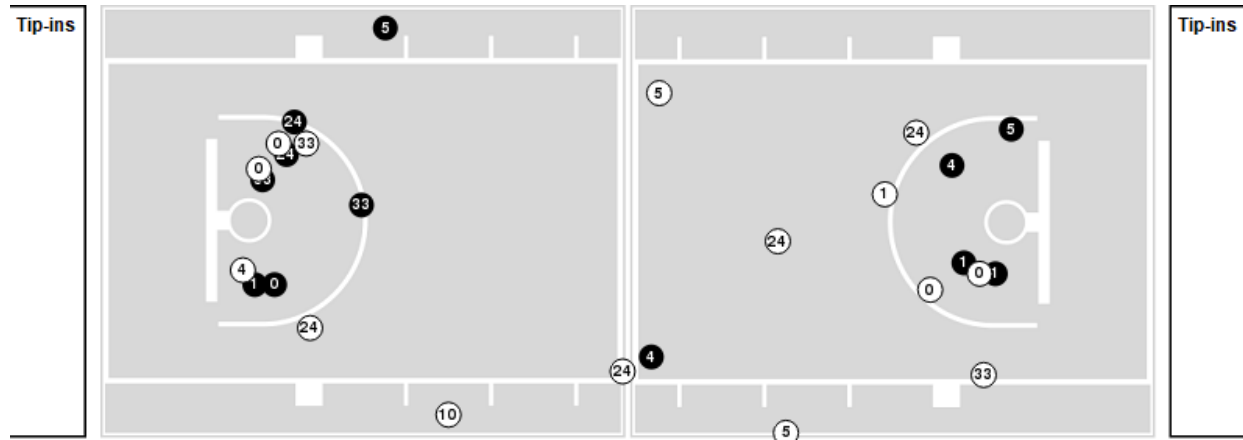

Blow Up Chart

● Made ○ Missed N - Player Number

Texas Tech	M/A	%
Field Goals	22/54	41
2 Points	14/34	41
3 Points	8/20	40
Free Throws	8/11	73

Texas Tech	M/A	%
Points in the Paint	22 (11 / 23)	48
Fast Break Points	5 (3/3)	100
Second Chance Points	6 (4/8)	50
Effective FG%	48