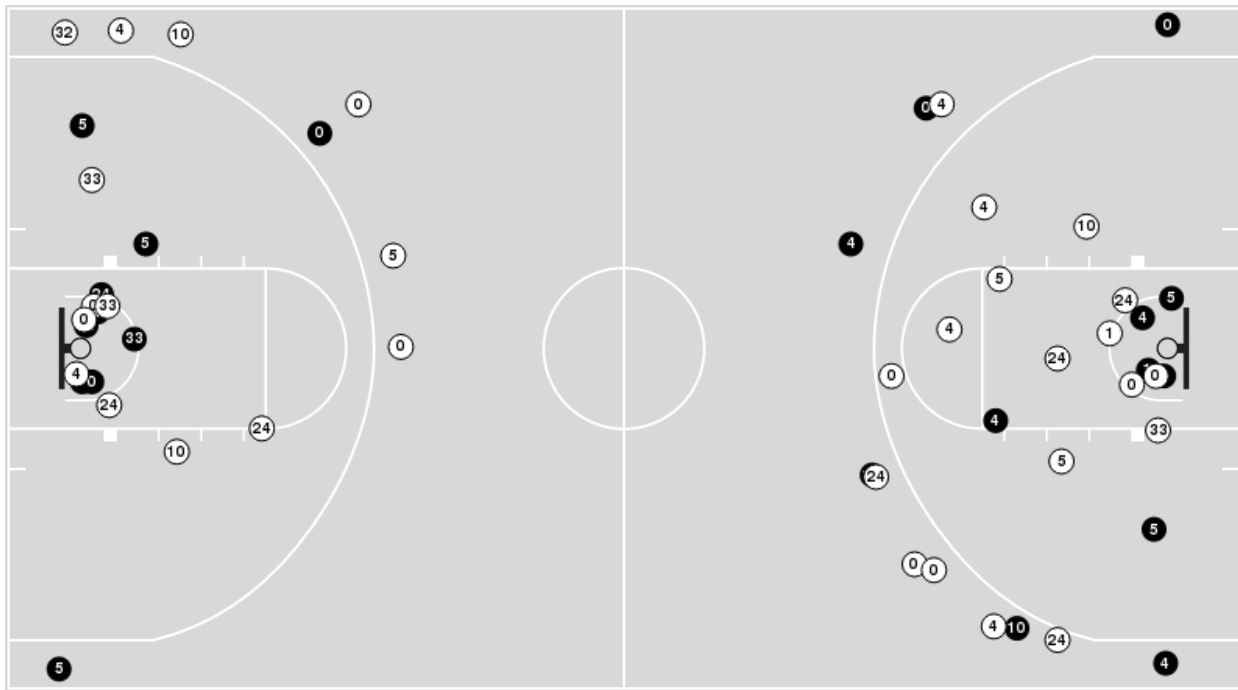

Officials: Doug Knight, Maggie Tieman, Kristen Bell

Players => 0, 1, 4, 5, 10, 11, 12, 14, 23, 24, 32, 33 FG Types=>All Results=>All

Texas Tech

All Field Goals