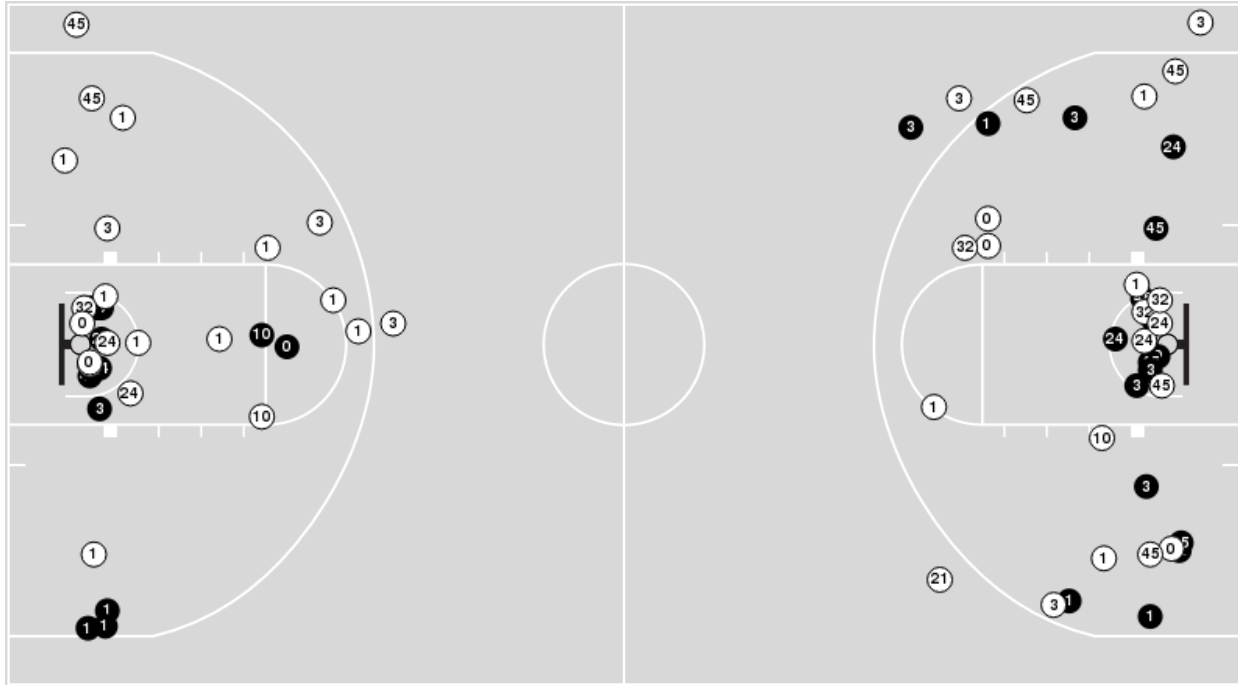

Players => 0, 1, 3, 10, 11, 13, 14, 15, 20, 21, 23, 24, 30, 32, 45FG Types=>AllResults=>All

LSU

All Field Goals