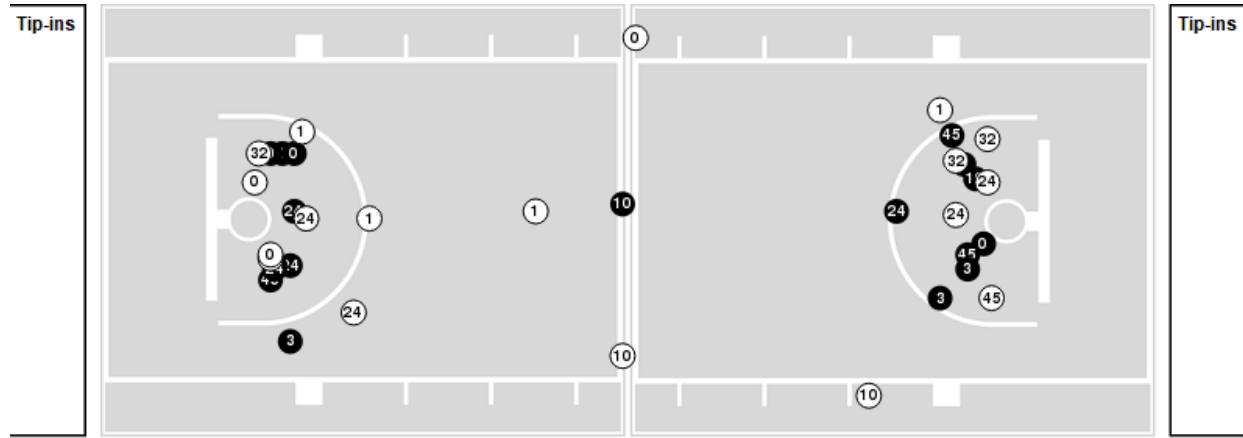

Blow Up Chart

● Made ○ Missed N - Player Number

LSU	M/A	%
Field Goals	33/75	44
2 Points	32/69	46
3 Points	1/6	17
Free Throws	7/11	64

LSU	M/A	%
Points in the Paint	38 (19 / 35)	54
Fast Break Points	14 (7/7)	100
Second Chance Points	16 (9/20)	45
Effective FG%	45