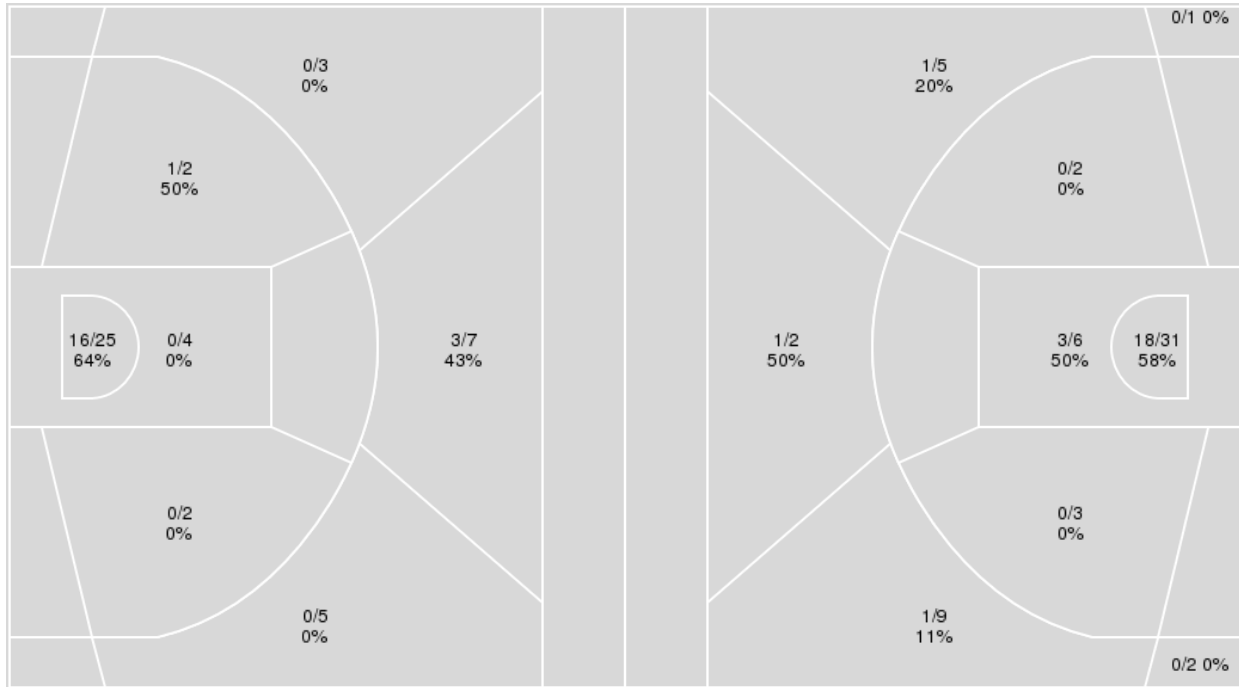

LSU at Georgia Tech

12/11/21 State Farm Arena, Atlanta
2021-22 Men's Basketball

Officials: Pat Adams, Tony Greene, Jerry Heater

{ Players => 0, 1, 2, 3, 4, 5, 10, 11, 12, 13, 14, 23, 24, 30, 33, 35, 43; }
FG Types => All; Results => All;

{ Players => 0, 1, 2, 3, 4, 5, 10, 11, 13, 15, 20, 21, 22, 24, 25, 30, 44; }
FG Types => All; Results => All;

Georgia Tech

LSU

Georgia Tech	M/A	%
Field Goals	20/48	42
2 Points	17/33	52
3 Points	3/15	20
Free Throws	10/18	56

LSU	M/A	%
Field Goals	24/61	39
2 Points	21/42	50
3 Points	3/19	16
Free Throws	18/24	75