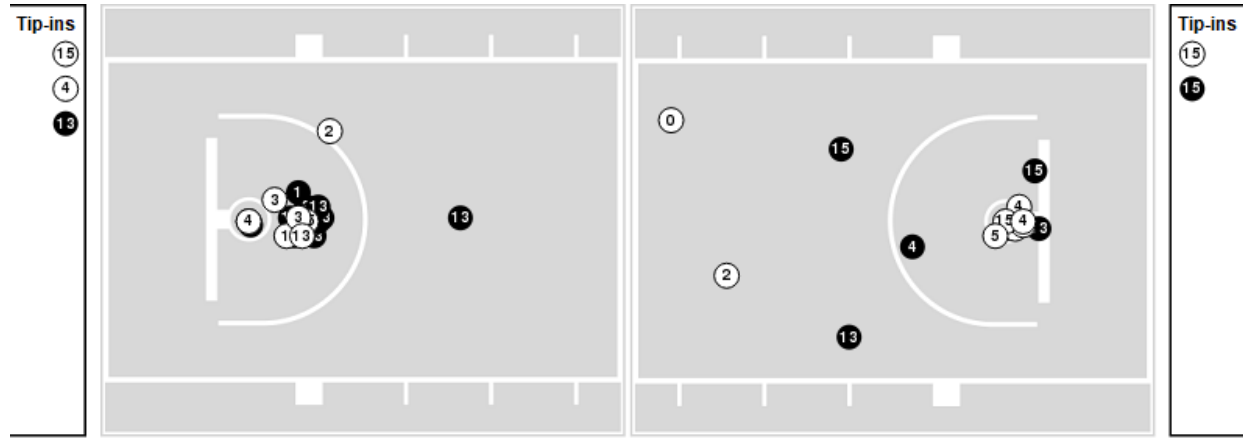

Blow Up Chart

● Made ○ Missed N - Player Number

LSU	M/A	%
Field Goals	24/61	39
2 Points	21/42	50
3 Points	3/19	16
Free Throws	18/24	75

LSU	M/A	%
Points in the Paint	42 (21 / 37)	57
Fast Break Points	19 (10/10)	100
Second Chance Points	19 (12/19)	63
Effective FG%	42