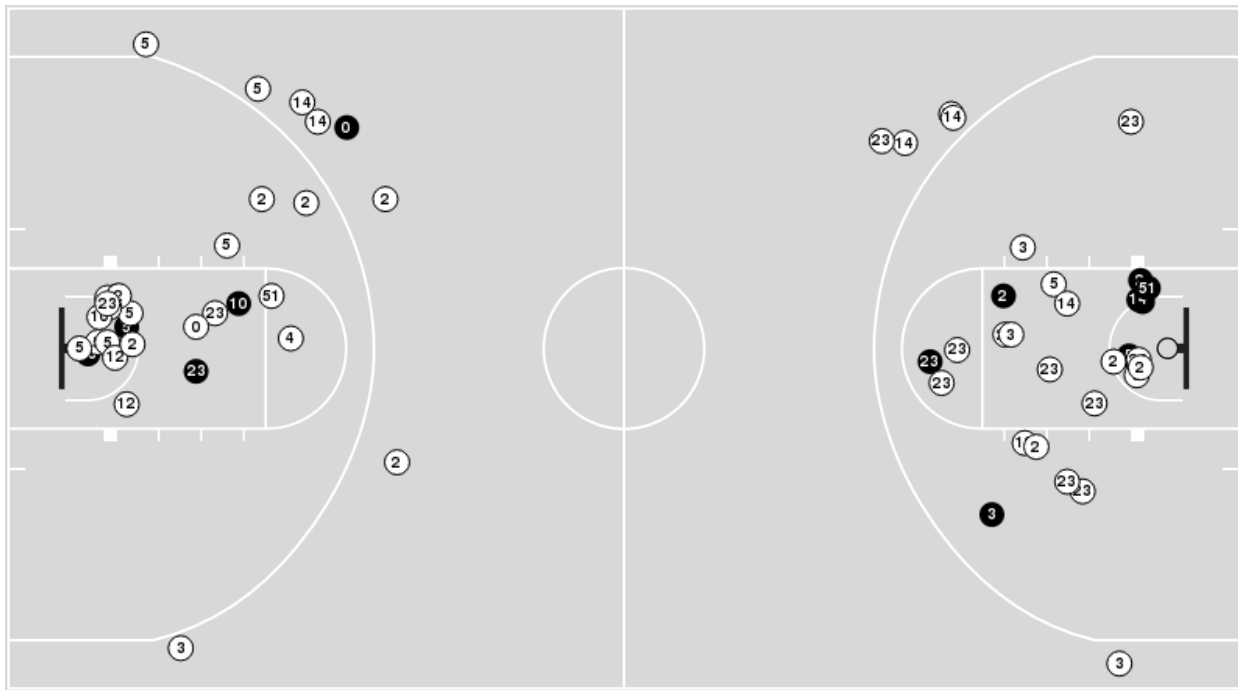

LSU at Auburn

01/09/22 Auburn Arena, Auburn, Ala.
2021-22 Women's Basketball

Game Time: 4:00 PM
Game Duration: 1:49
Attendance: 2,308

Officials: Denise Brooks, Saif Esho, Ifeyinwa Seales

Players => 0, 1, 2, 3, 4, 5, 10, 11, 12, 14, 15, 20, 23, 24, 51 FG Types=>AllResults=>All

Auburn

All Field Goals