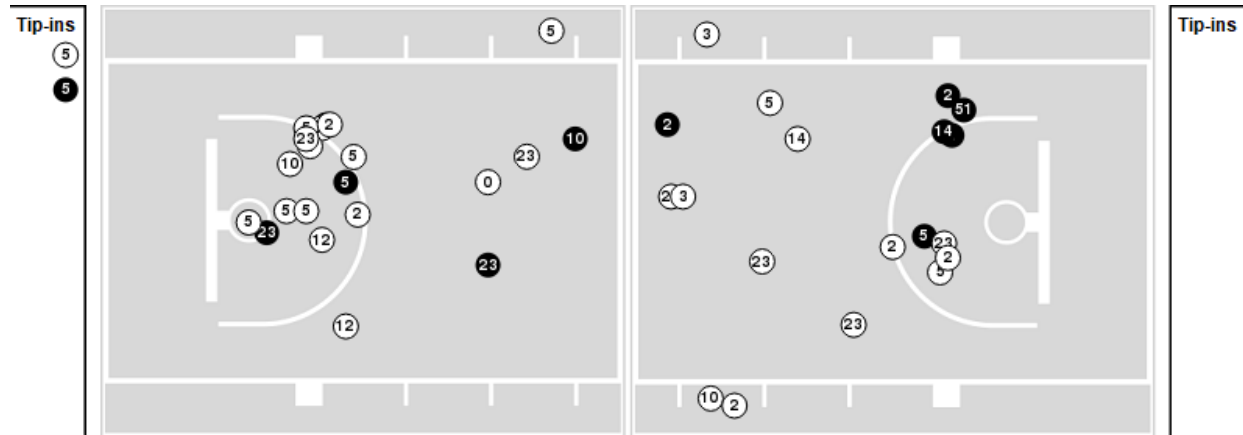

Blow Up Chart

● Made ○ Missed N - Player Number

Auburn	M/A	%
Field Goals	15/65	23
2 Points	14/52	27
3 Points	1/13	8
Free Throws	17/21	81

Auburn	M/A	%
Points in the Paint	24 (12 / 37)	32
Fast Break Points	7 (5/6)	83
Second Chance Points	6 (4/13)	31
Effective FG%	24