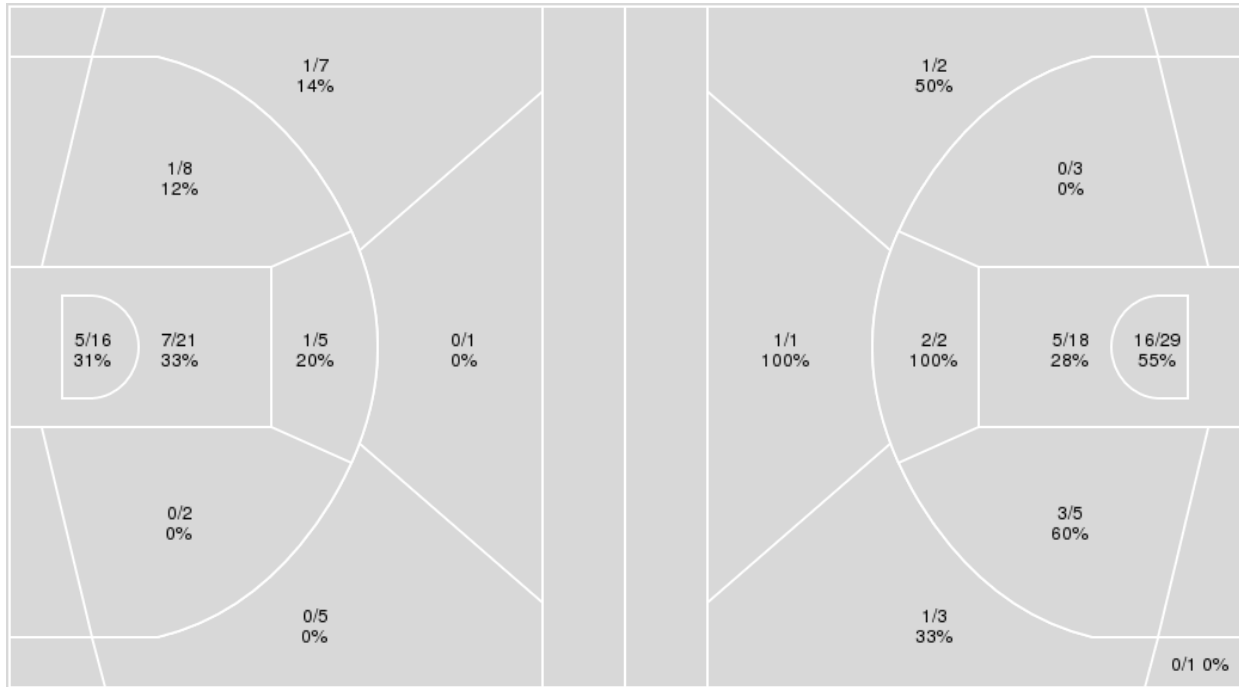

LSU at Auburn

01/09/22 Auburn Arena, Auburn, Ala.
2021-22 Women's Basketball

Game Time: 4:00 PM
Game Duration: 1:49
Attendance: 2,308

Officials: Denise Brooks, Saif Esho, Ifeyinwa Seales

{ Players => 0, 1, 2, 3, 4, 5, 10, 11, 12, 14, 15, 20, 23, 24, 51; } FG
Types => All; Results => All;

{ Players => 0, 1, 3, 10, 11, 13, 14, 15, 20, 21, 23, 24, 30, 32, 45; } FG
Types => All; Results => All;

Auburn

LSU

Auburn	M/A	%
Field Goals	15/65	23
2 Points	14/52	27
3 Points	1/13	8
Free Throws	17/21	81

LSU	M/A	%
Field Goals	29/64	45
2 Points	26/57	46
3 Points	3/7	43
Free Throws	15/19	79