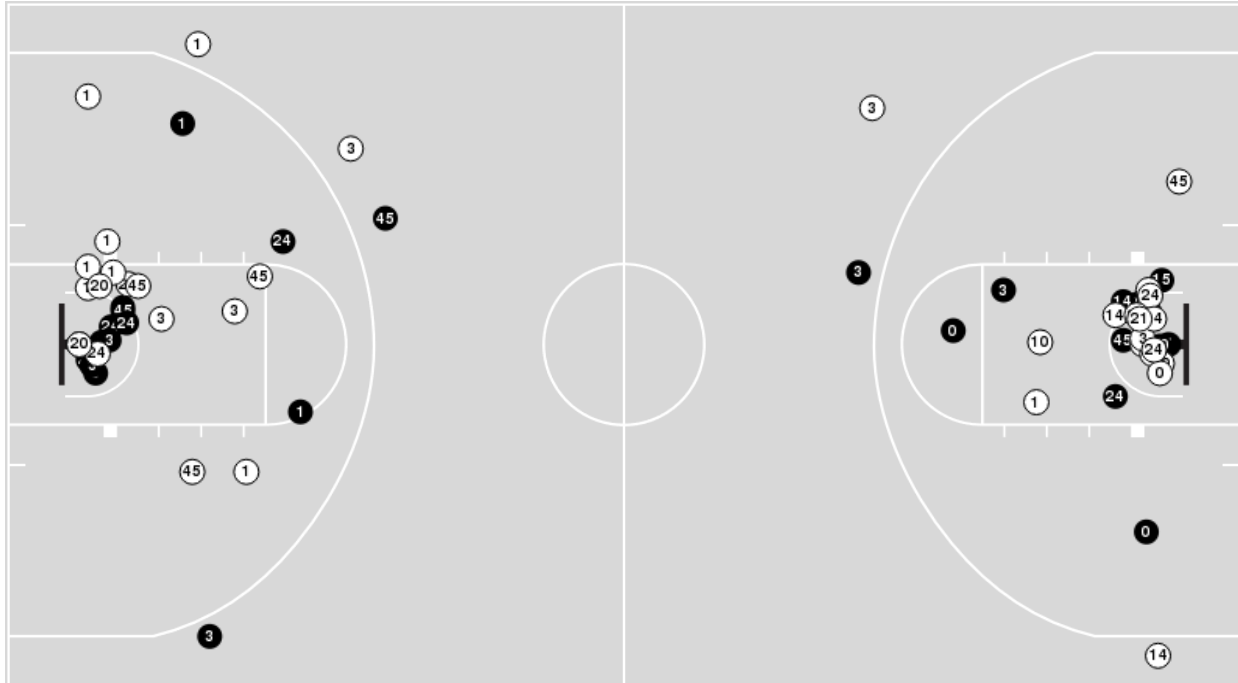

Players => 0, 1, 3, 10, 11, 13, 14, 15, 20, 21, 23, 24, 30, 32, 45 FG Types=>All Results=>All

LSU

All Field Goals