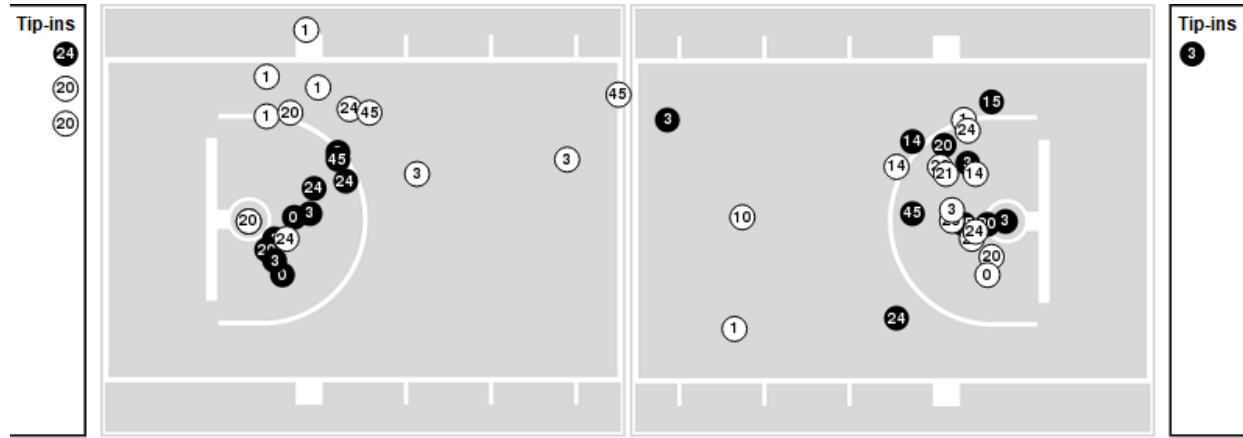

Blow Up Chart

● Made   ○ Missed   N - Player Number

LSU	M/A	%
Field Goals	29/64	45
2 Points	26/57	46
3 Points	3/7	43
Free Throws	15/19	79

LSU	M/A	%
Points in the Paint	42 (21 / 47)	45
Fast Break Points	13 (6/6)	100
Second Chance Points	11 (7/15)	47
Effective FG%	48