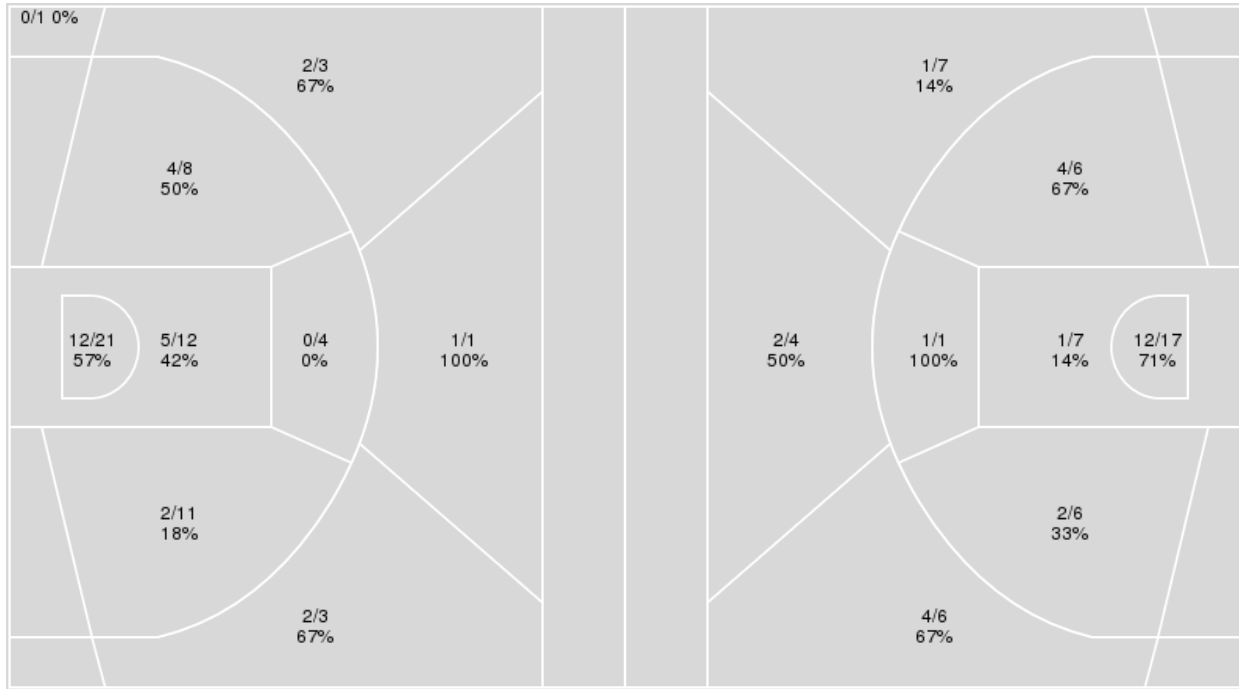

Kentucky at LSU

01/30/22 Maravich Assembly Center, Baton Rouge
2021-22 Women's Basketball

Game Time: 1:00 PM
Game Duration: 1:58
Attendance: 8,734

Officials: Dee Kantner, Frank Steratore, Timothy Greene

{ Players => 0, 1, 3, 10, 11, 13, 14, 15, 20, 21, 23, 24, 30, 32, 45; } FG
Types => All; Results => All;

{ Players => 00, 1, 3, 4, 5, 10, 11, 12, 21, 34, 44; } FG Types => All;
Results => All;

LSU

Kentucky

LSU	M/A	%
Field Goals	28/64	44
2 Points	23/56	41
3 Points	5/8	62
Free Throws	17/24	71

Kentucky	M/A	%
Field Goals	27/54	50
2 Points	20/37	54
3 Points	7/17	41
Free Throws	8/11	73