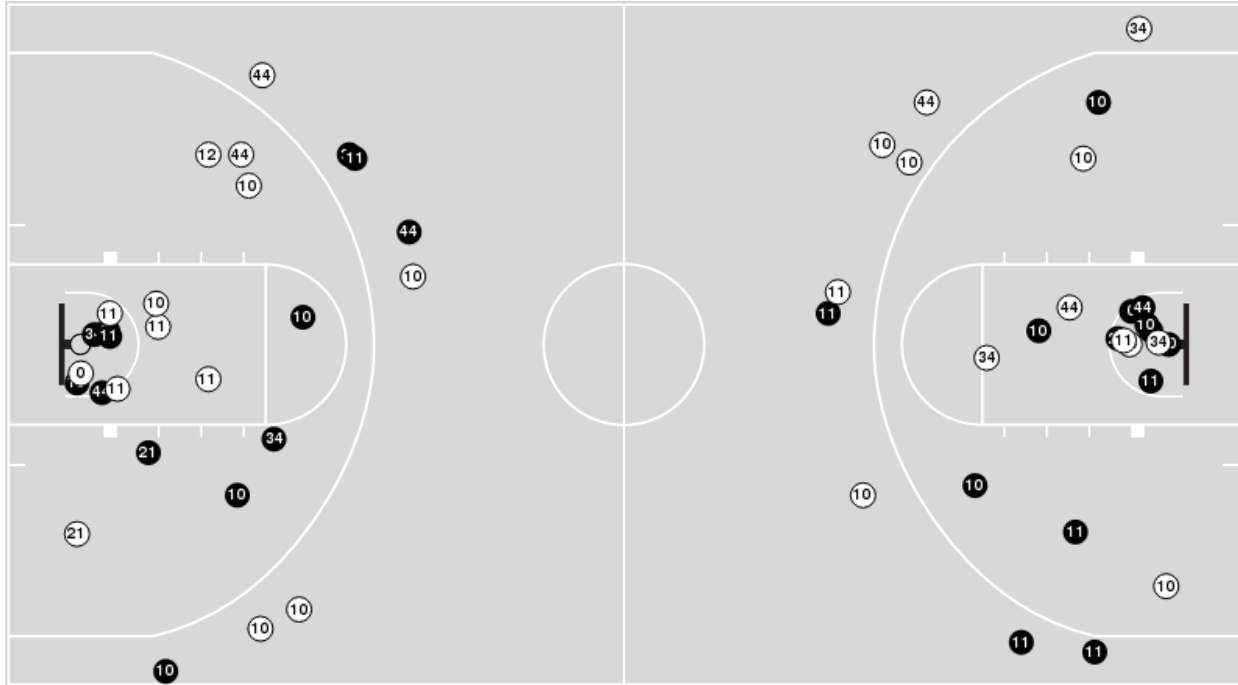

Officials: Dee Kantner, Frank Steratore, Timothy Greene

Players => 00, 1, 3, 4, 5, 10, 11, 12, 21, 34, 44FG Types=>AllResults=>All

Kentucky

All Field Goals