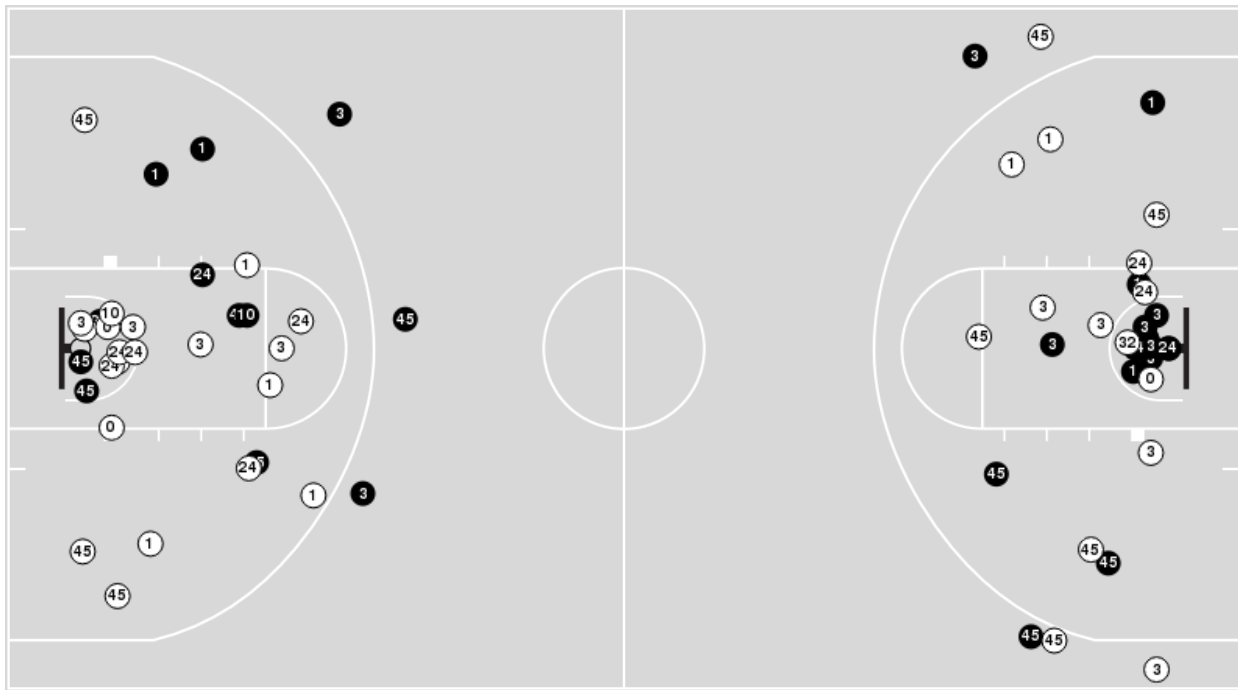

Kentucky at LSU

01/30/22 Maravich Assembly Center, Baton Rouge
2021-22 Women's Basketball

Game Time: 1:00 PM
Game Duration: 1:58
Attendance: 8,734

Officials: Dee Kantner, Frank Steratore, Timothy Greene

Players => 0, 1, 3, 10, 11, 13, 14, 15, 20, 21, 23, 24, 30, 32, 45FG Types=>AllResults=>All

LSU

All Field Goals