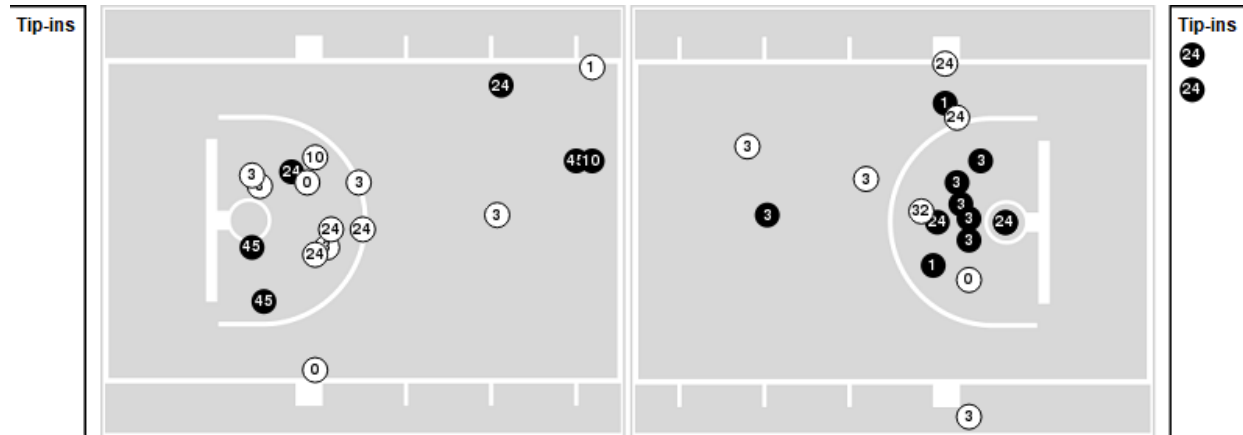

Blow Up Chart

● Made ○ Missed N - Player Number

LSU	M/A	%
Field Goals	28/64	44
2 Points	23/56	41
3 Points	5/8	62
Free Throws	17/24	71

LSU	M/A	%
Points in the Paint	34 (17 / 33)	52
Fast Break Points	16 (8/10)	80
Second Chance Points	22 (11/16)	69
Effective FG%	48