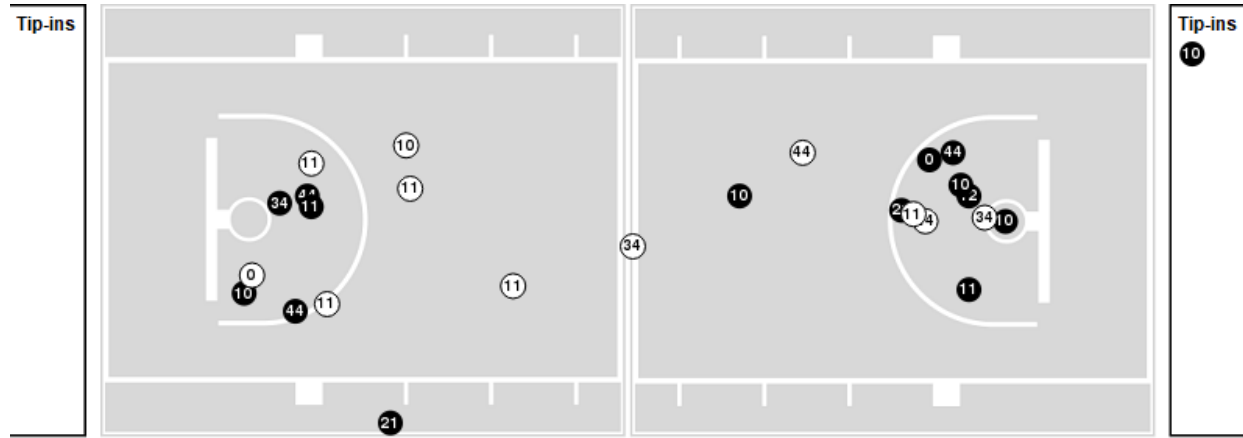

Blow Up Chart

● Made ○ Missed N - Player Number

Kentucky	M/A	%
Field Goals	27/54	50
2 Points	20/37	54
3 Points	7/17	41
Free Throws	8/11	73

Kentucky	M/A	%
Points in the Paint	26 (13 / 24)	54
Fast Break Points	7 (5/6)	83
Second Chance Points	16 (8/9)	89
Effective FG%	56