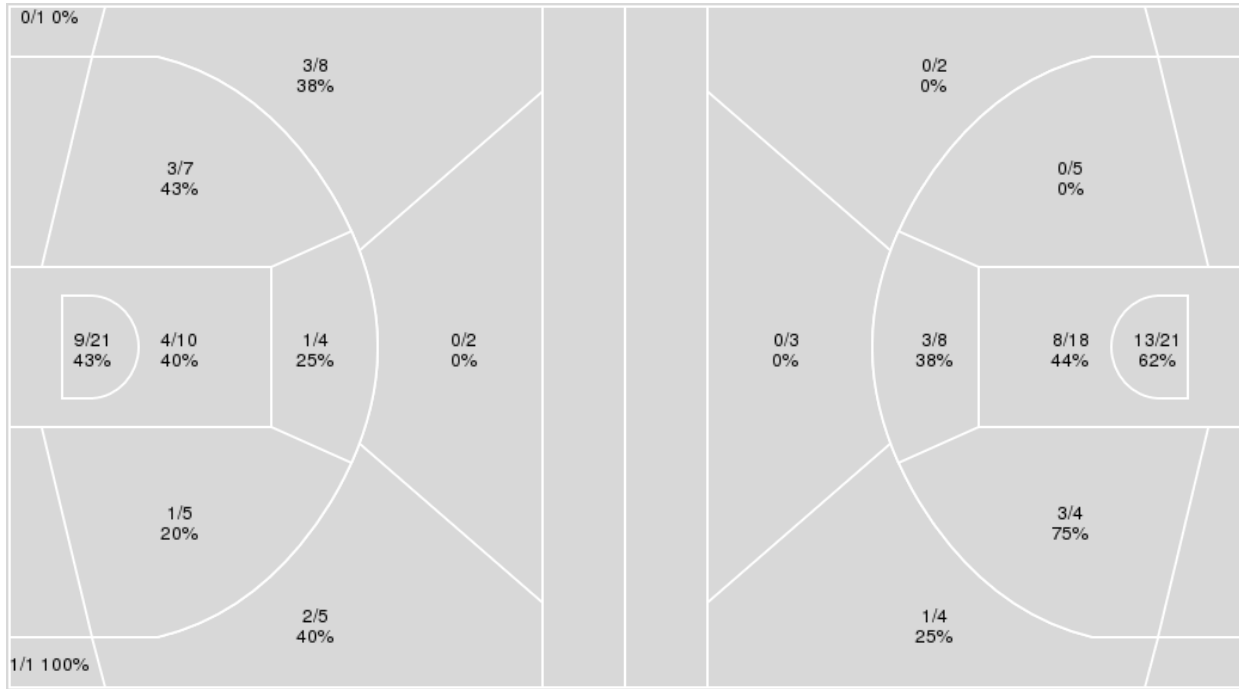

LSU at Florida

01/23/22 Exactech Arena at Stephen C. O'Connell Center, Gainesville, Fla.
2021-22 Women's Basketball

Game Time: 2:00 PM
Game Duration: 2:04
Attendance: 1,478

Officials: Pualani Spurlock-Welsh, Joseph Vaszily, Eric Koch

{ Players => 00, 1, 2, 3, 4, 5, 11, 12, 13, 14, 15, 20, 22, 25; } FG Types
=> All; Results => All;

{ Players => 0, 1, 3, 10, 11, 13, 14, 15, 20, 21, 23, 24, 30, 32, 45; } FG
Types => All; Results => All;

Florida

LSU

Florida	M/A	%
Field Goals	24/64	38
2 Points	18/47	38
3 Points	6/17	35
Free Throws	19/22	86

LSU	M/A	%
Field Goals	28/65	43
2 Points	27/56	48
3 Points	1/9	11
Free Throws	15/19	79