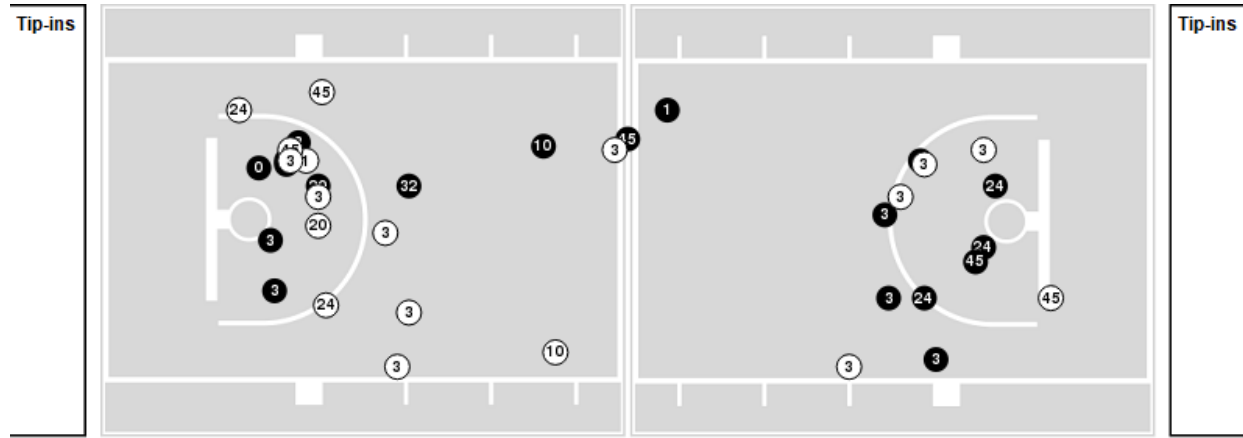

Blow Up Chart

● Made ○ Missed N - Player Number

LSU	M/A	%
Field Goals	28/65	43
2 Points	27/56	48
3 Points	1/9	11
Free Throws	15/19	79

LSU	M/A	%
Points in the Paint	42 (21 / 39)	54
Fast Break Points	14 (8/9)	89
Second Chance Points	9 (6/13)	46
Effective FG%	44