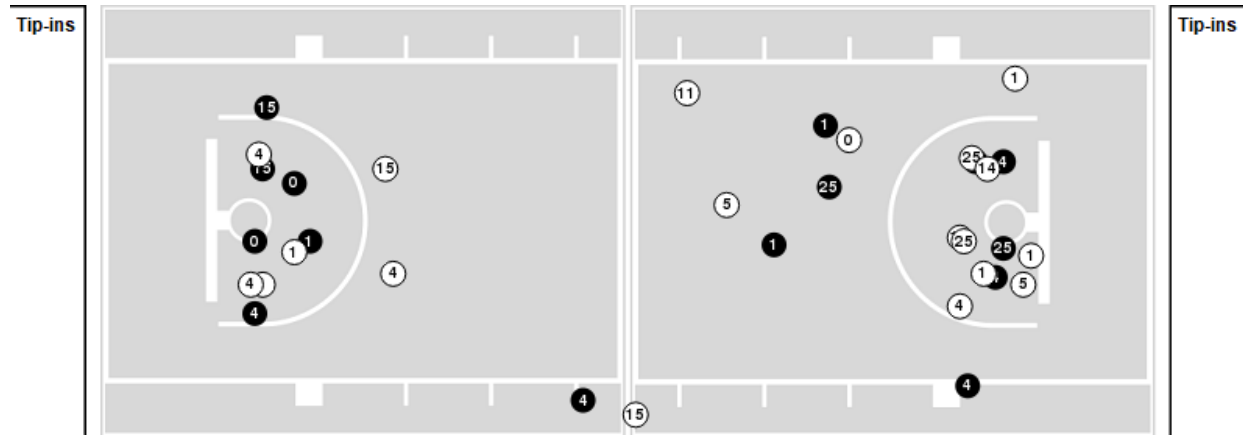

Blow Up Chart

● Made ○ Missed N - Player Number

Florida	M/A	%
Field Goals	24/64	38
2 Points	18/47	38
3 Points	6/17	35
Free Throws	19/22	86

Florida	M/A	%
Points in the Paint	26 (13 / 31)	42
Fast Break Points	28 (19/20)	95
Second Chance Points	4 (2/4)	50
Effective FG%	42