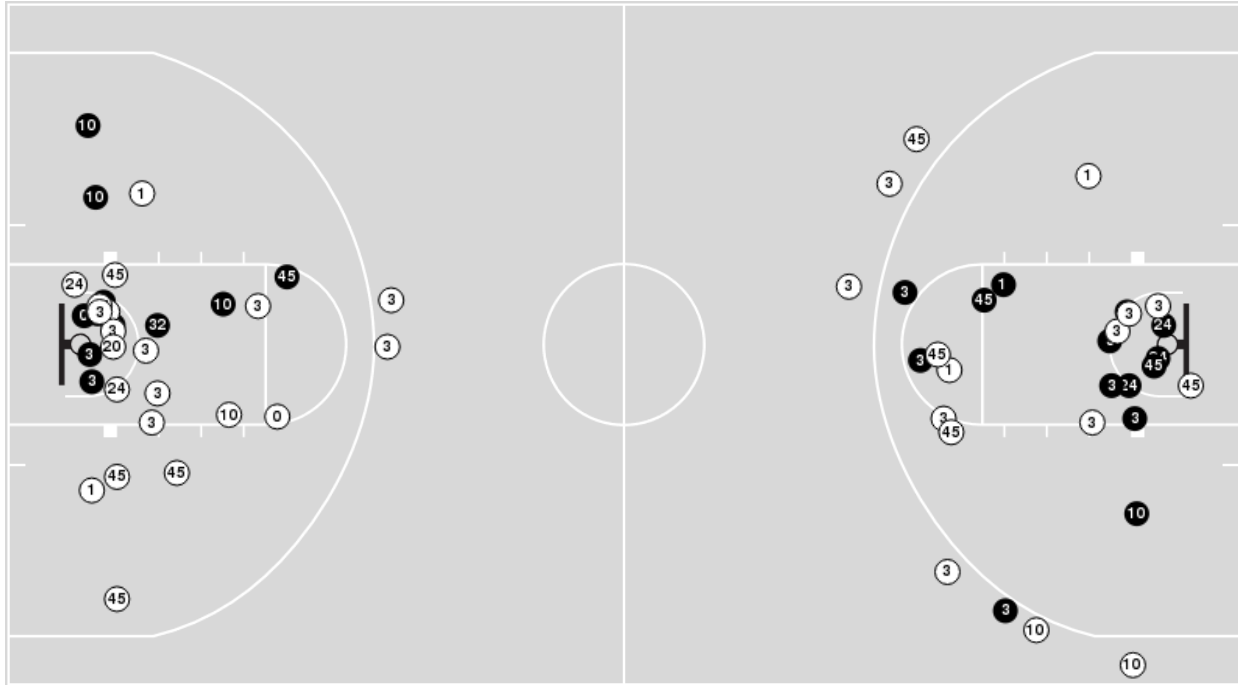

Players => 0, 1, 3, 10, 11, 13, 14, 15, 20, 21, 23, 24, 30, 32, 45FG Types=>AllResults=>All

LSU

All Field Goals