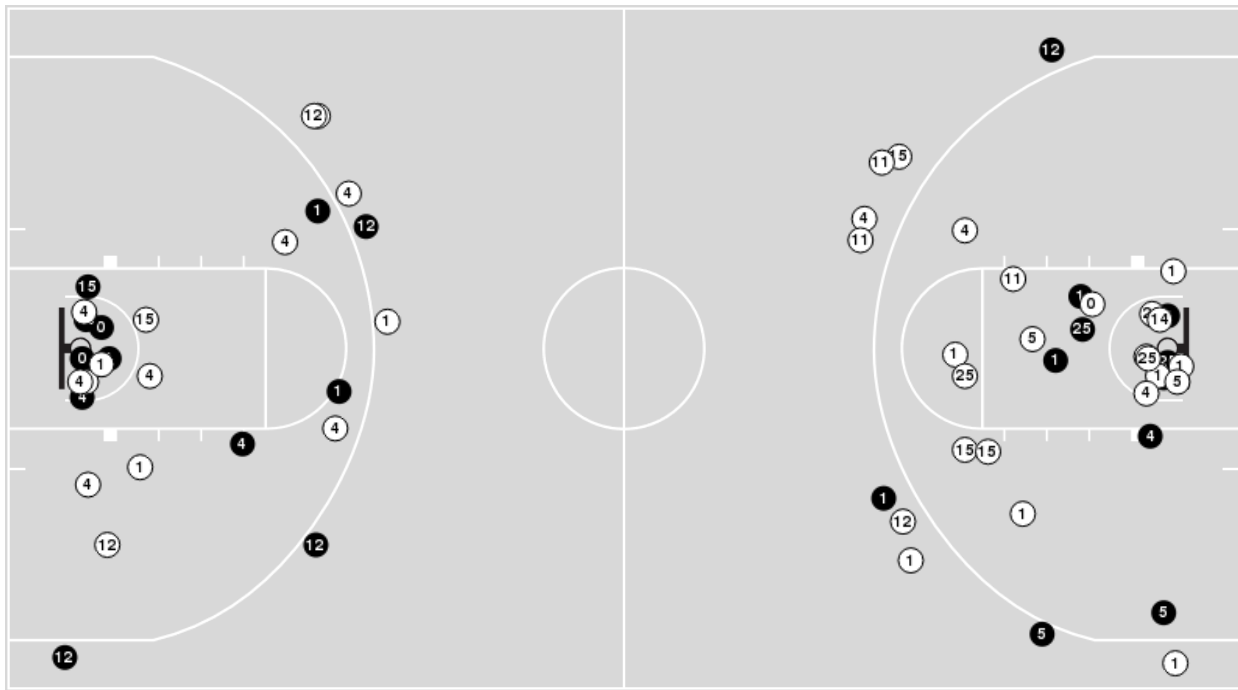

Players => 00, 1, 2, 3, 4, 5, 11, 12, 13, 14, 15, 20, 22, 25FG Types=>AllResults=>All

Florida

All Field Goals