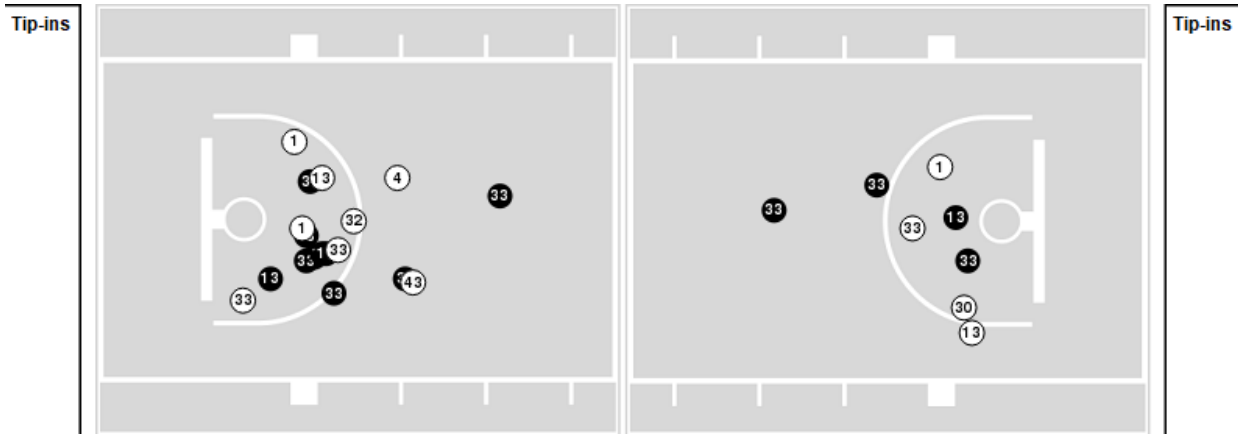

Blow Up Chart

N Made   **O** Missed   N - Player Number

Missouri	M/A	%
Field Goals	30/63	48
2 Points	15/32	47
3 Points	15/31	48
Free Throws	10/16	62

Missouri	M/A	%
Points in the Paint	28 (14 / 26)	54
Fast Break Points	2 (1/1)	100
Second Chance Points	5 (2/6)	33
Effective FG%	60