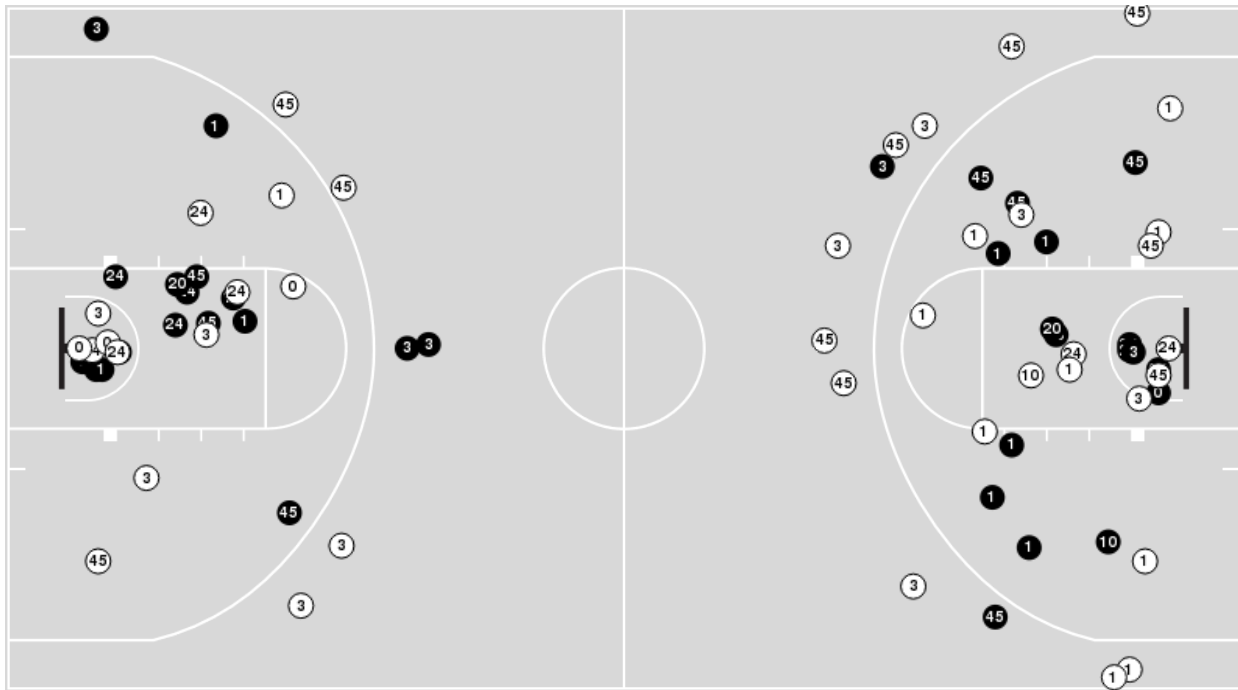

Missouri at LSU

01/13/22 Maravich Assembly Center, Baton Rouge
2021-22 Women's Basketball

Game Time: 7:00 PM
Game Duration: 2:14
Attendance: 5,964

Officials: Dee Kantner, Michael McConnell, Karleena Tobin

Players => AllFG Types=>AllResults=>All

LSU

All Field Goals