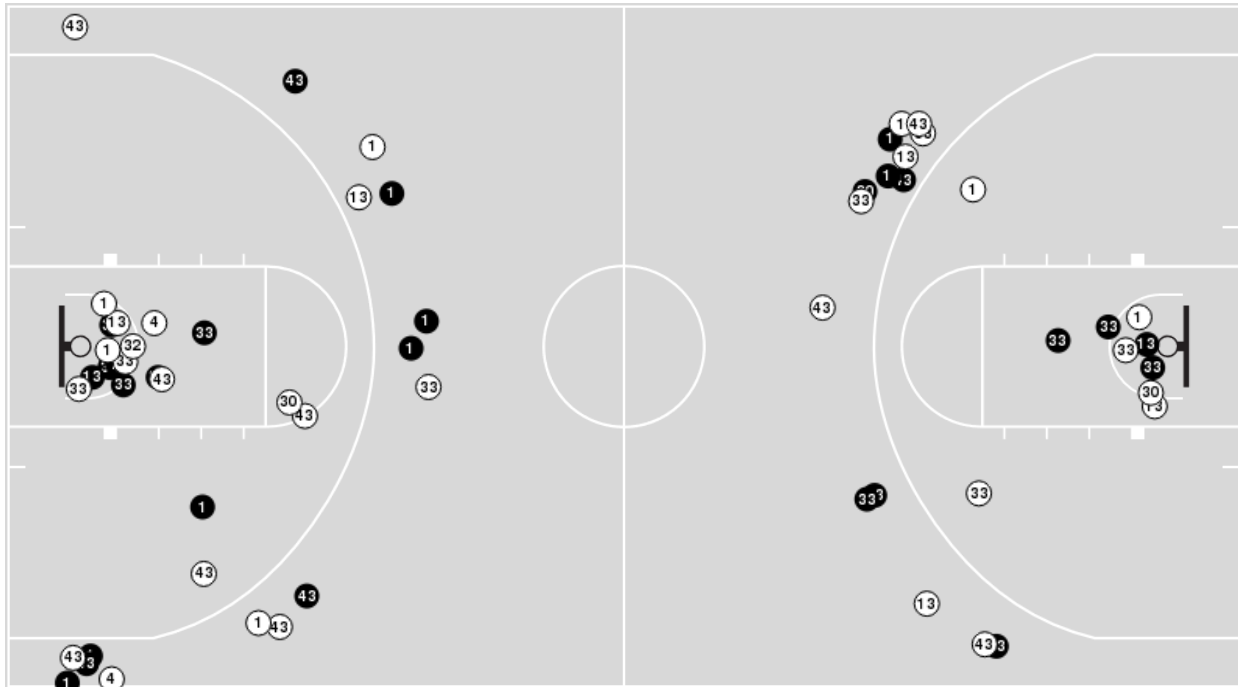

Missouri at LSU

01/13/22 Maravich Assembly Center, Baton Rouge
2021-22 Women's Basketball

Game Time: 7:00 PM
Game Duration: 2:14
Attendance: 5,964

Officials: Dee Kantner, Michael McConnell, Karleena Tobin

Players => AllFG Types=>AllResults=>All

Missouri

All Field Goals