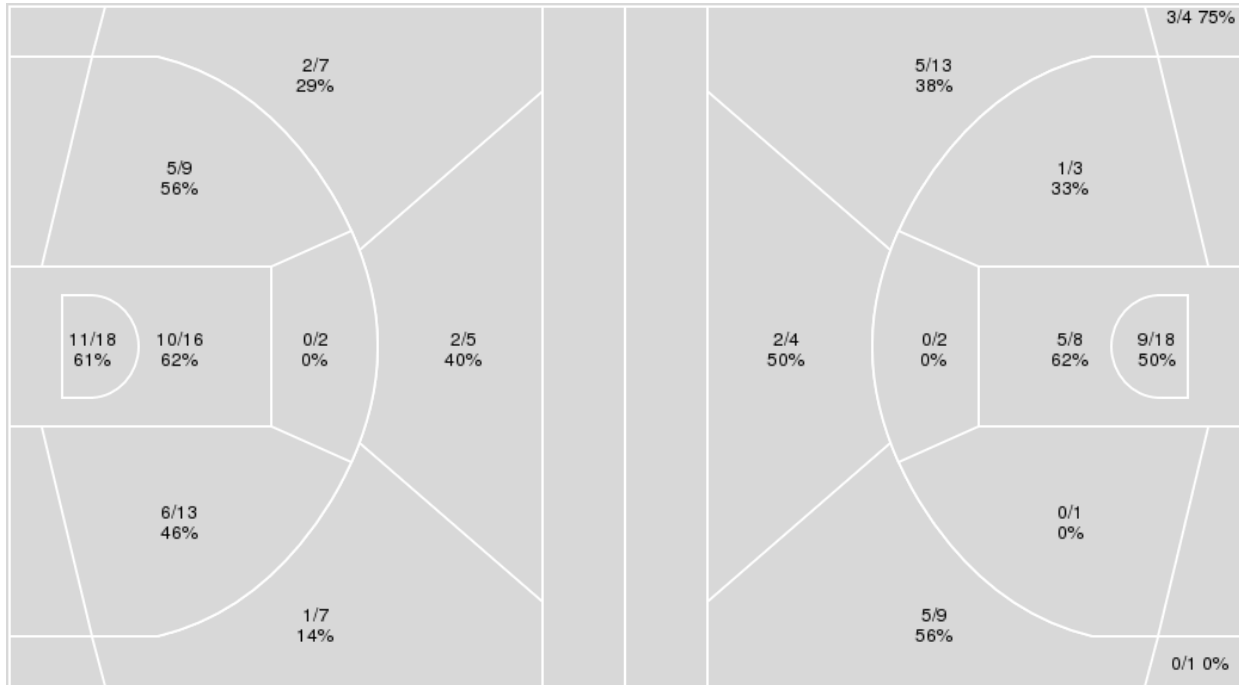

Missouri at LSU

01/13/22 Maravich Assembly Center, Baton Rouge
2021-22 Women's Basketball

Game Time: 7:00 PM
Game Duration: 2:14
Attendance: 5,964

Officials: Dee Kantner, Michael McConnell, Karleena Tobin

{ Players => All; } FG Types => All; Results => All;

{ Players => All; } FG Types => All; Results => All;

LSU

Missouri

LSU	M/A	%
Field Goals	37/77	48
2 Points	32/58	55
3 Points	5/19	26
Free Throws	8/9	89

Missouri	M/A	%
Field Goals	30/63	48
2 Points	15/32	47
3 Points	15/31	48
Free Throws	10/16	62