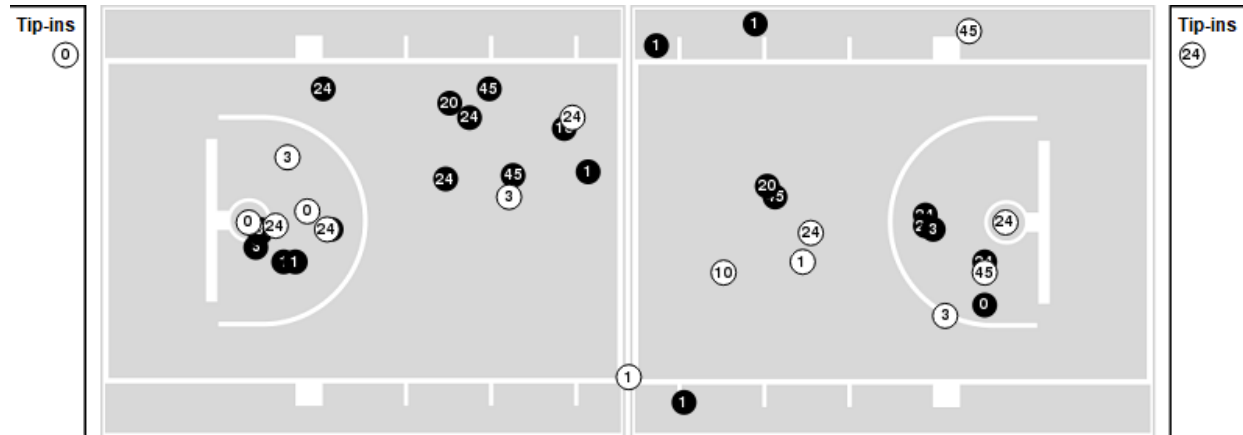

Blow Up Chart

● Made   ○ Missed   N - Player Number

LSU	M/A	%
Field Goals	37/77	48
2 Points	32/58	55
3 Points	5/19	26
Free Throws	8/9	89

LSU	M/A	%
Points in the Paint	42 (21 / 34)	62
Fast Break Points	8 (4/4)	100
Second Chance Points	10 (6/15)	40
Effective FG%	51