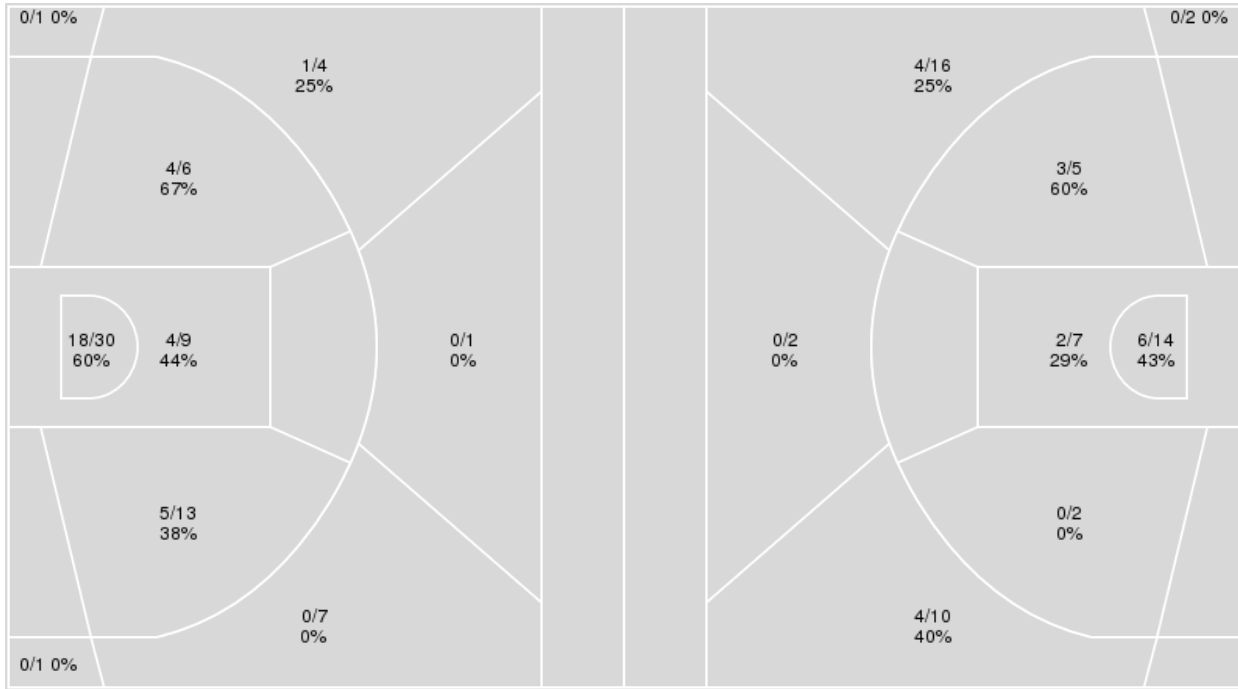

Bradley at LSU

12/18/21 Maravich Assembly Center, Baton Rouge
2021-22 Women's Basketball

Game Time: 12:00 PM
Game Duration: 1:52
Attendance: 5,624

Officials: Mark Zentz, Kristen Bell, Kaz Beverly

{ Players => 0, 1, 3, 10, 11, 13, 14, 15, 20, 21, 23, 24, 30, 32, 45; } FG
Types => All; Results => All;

{ Players => 0, 1, 2, 3, 4, 5, 11, 12, 13, 22, 24, 25, 31, 33, 42; } FG
Types => All; Results => All;

LSU

Bradley

LSU	M/A	%
Field Goals	32/72	44
2 Points	31/58	53
3 Points	1/14	7
Free Throws	12/22	55

Bradley	M/A	%
Field Goals	19/58	33
2 Points	11/28	39
3 Points	8/30	27
Free Throws	5/10	50