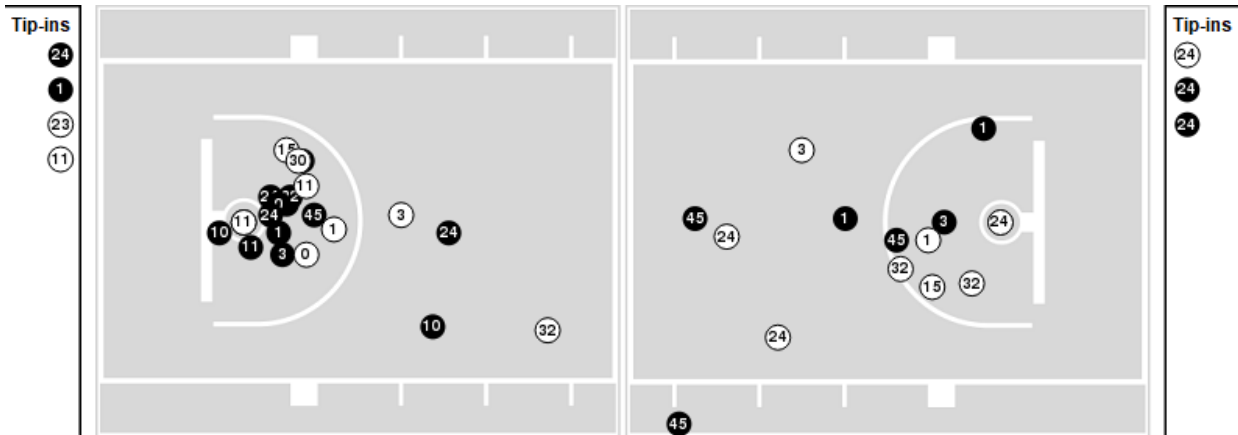

Blow Up Chart

● Made ○ Missed N - Player Number

LSU	M/A	%
Field Goals	32/72	44
2 Points	31/58	53
3 Points	1/14	7
Free Throws	12/22	55

LSU	M/A	%
Points in the Paint	44 (22 / 39)	56
Fast Break Points	27 (14/18)	78
Second Chance Points	13 (7/16)	44
Effective FG%	45