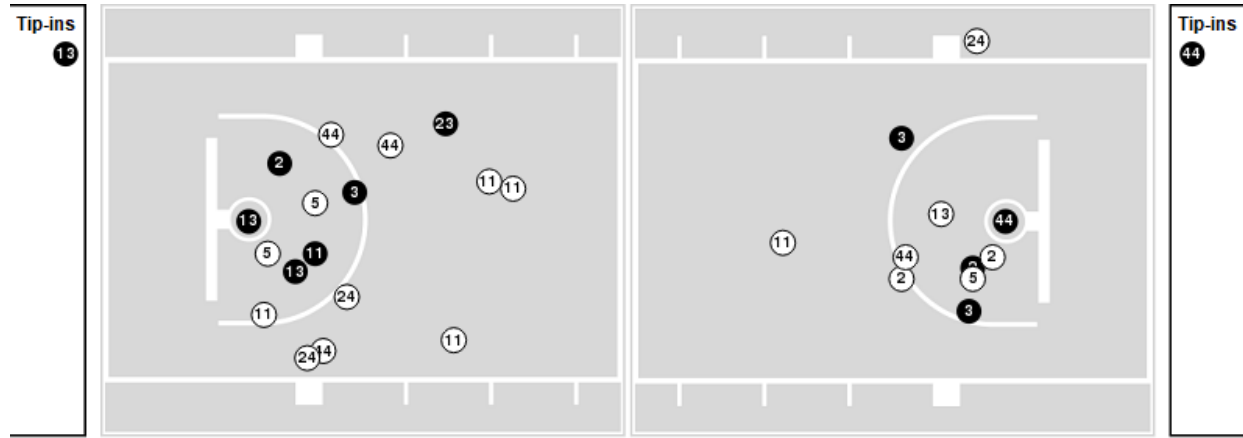

Blow Up Chart

● Made ○ Missed N - Player Number

Texas A&M	M/A	%
Field Goals	23/70	33
2 Points	13/39	33
3 Points	10/31	32
Free Throws	10/11	91

Texas A&M	M/A	%
Points in the Paint	20 (10 / 27)	37
Fast Break Points	17 (10/11)	91
Second Chance Points	16 (7/12)	58
Effective FG%	40