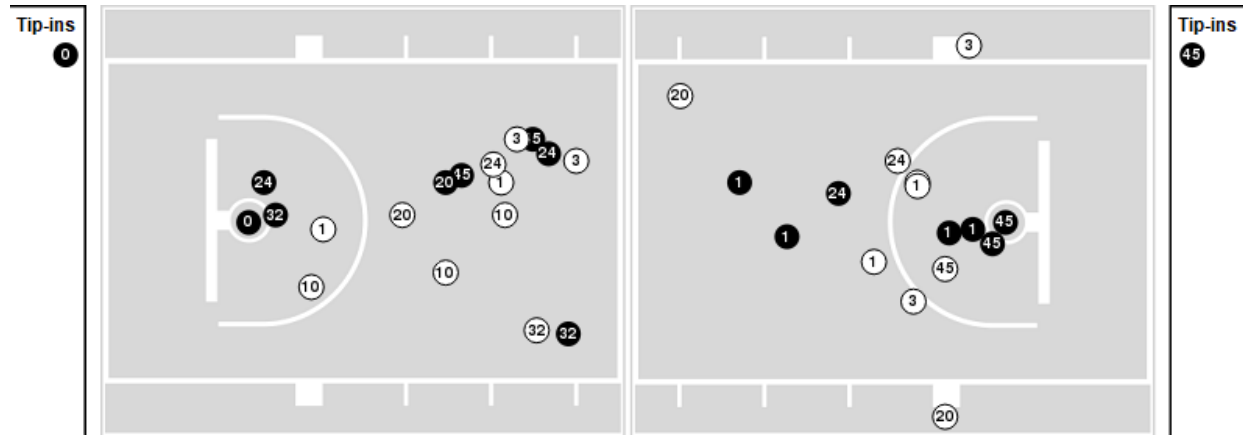

Blow Up Chart

● Made ○ Missed N - Player Number

LSU	M/A	%
Field Goals	27/63	43
2 Points	19/44	43
3 Points	8/19	42
Free Throws	13/25	52

LSU	M/A	%
Points in the Paint	30 (15 / 32)	47
Fast Break Points	7 (4/5)	80
Second Chance Points	8 (5/16)	31
Effective FG%	49