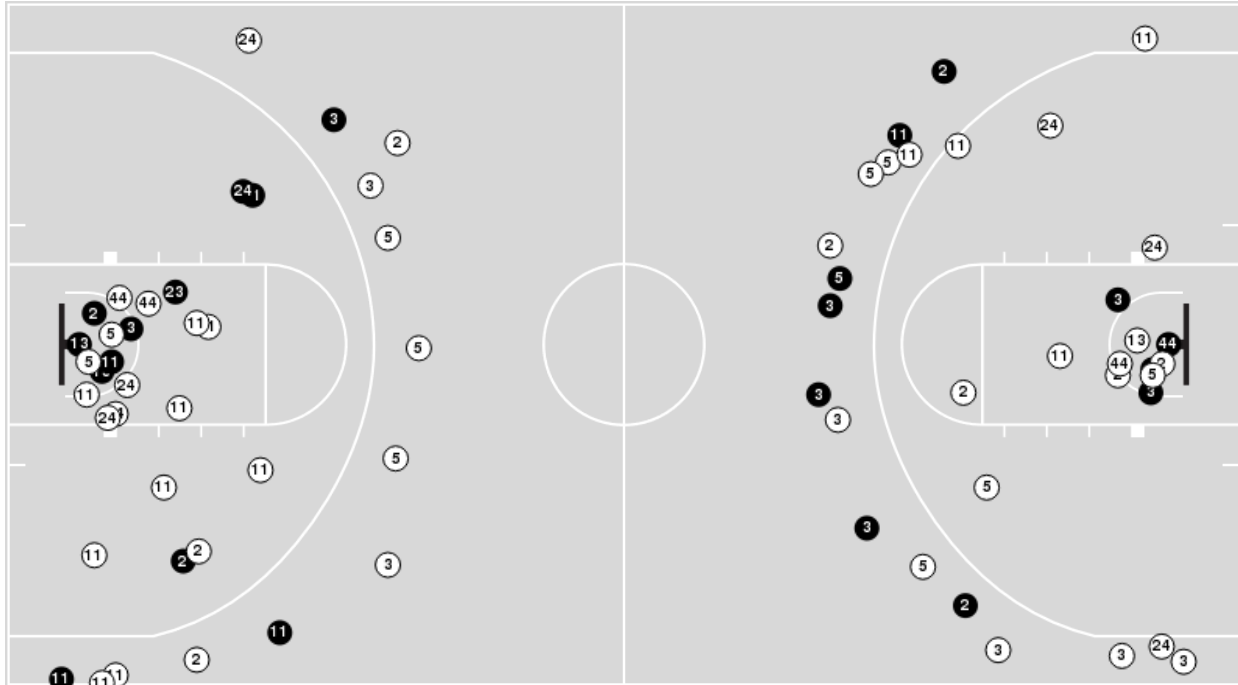

Players => AllFG Types=>AllResults=>All
Texas A&M

All Field Goals