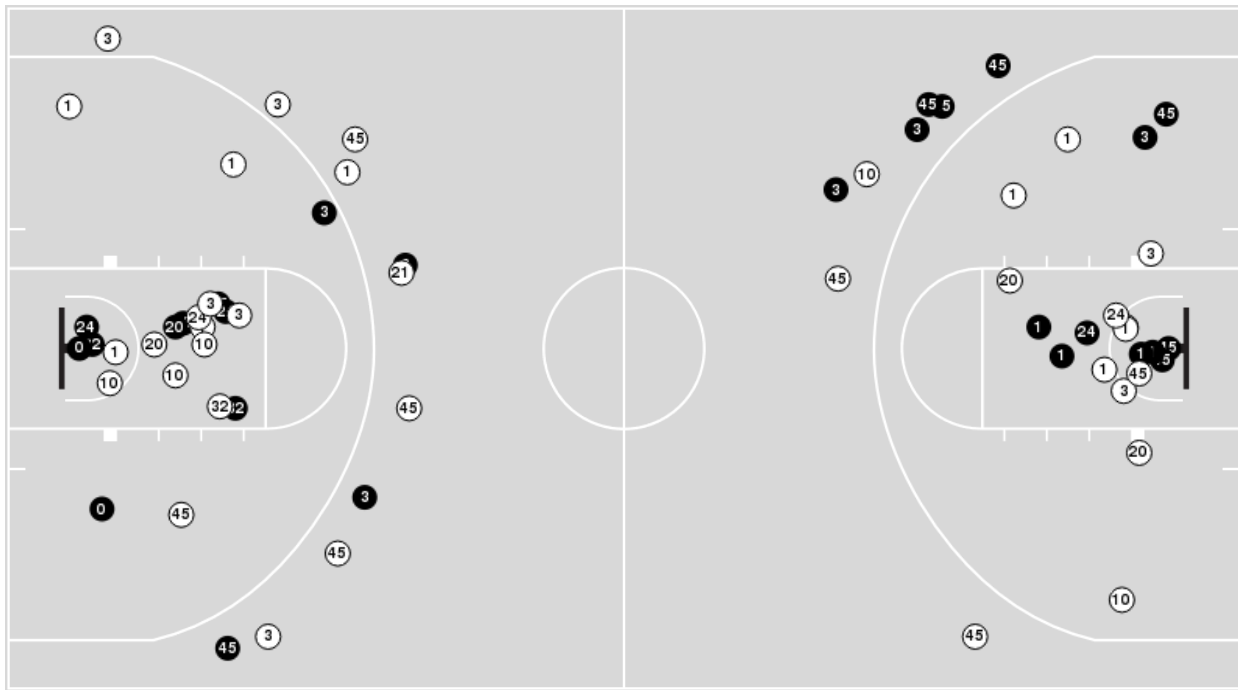

Players => AllFG Types=>AllResults=>All

LSU

All Field Goals