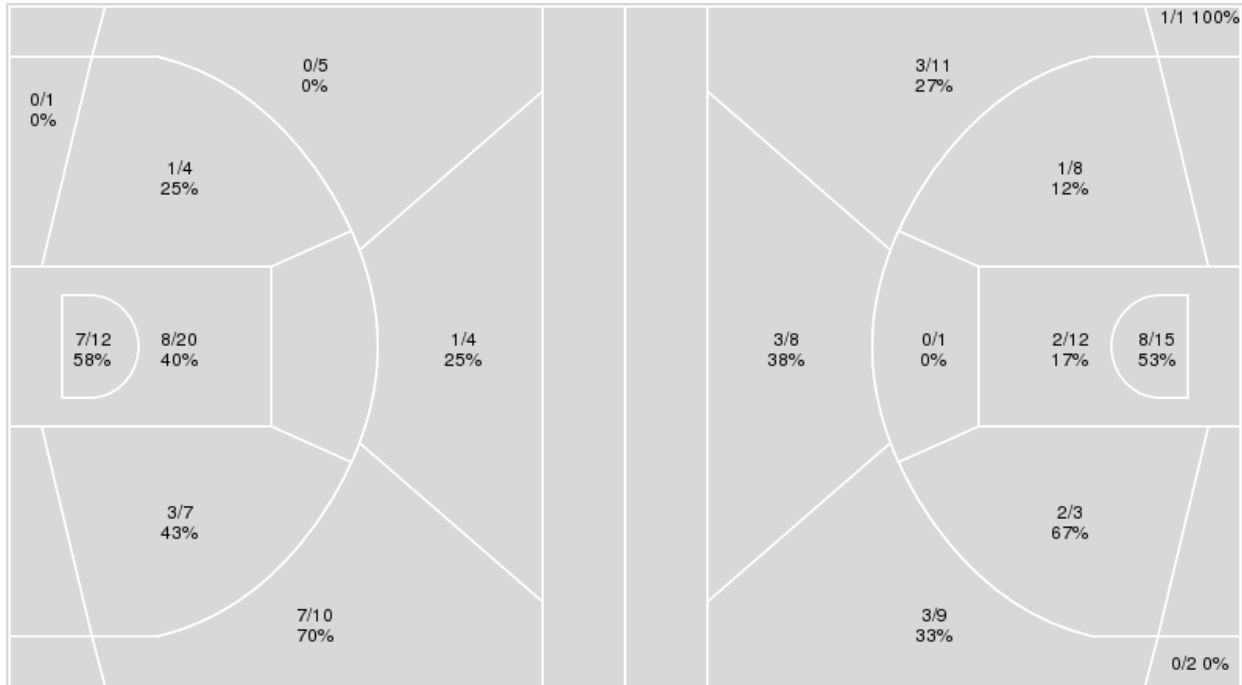

Texas A&M at LSU

01/02/22 Maravich Assembly Center, Baton Rouge
2021-22 Women's Basketball

Game Time: 2:00 PM
Game Duration: 1:56
Attendance: 7,400

Officials: Kevin Pethel, Nykeshia Thompson, Timothy Greene

{ Players => All; } FG Types => All; Results => All;

{ Players => All; } FG Types => All; Results => All;

LSU

Texas A&M

LSU	M/A	%
Field Goals	27/63	43
2 Points	19/44	43
3 Points	8/19	42
Free Throws	13/25	52

Texas A&M	M/A	%
Field Goals	23/70	33
2 Points	13/39	33
3 Points	10/31	32
Free Throws	10/11	91