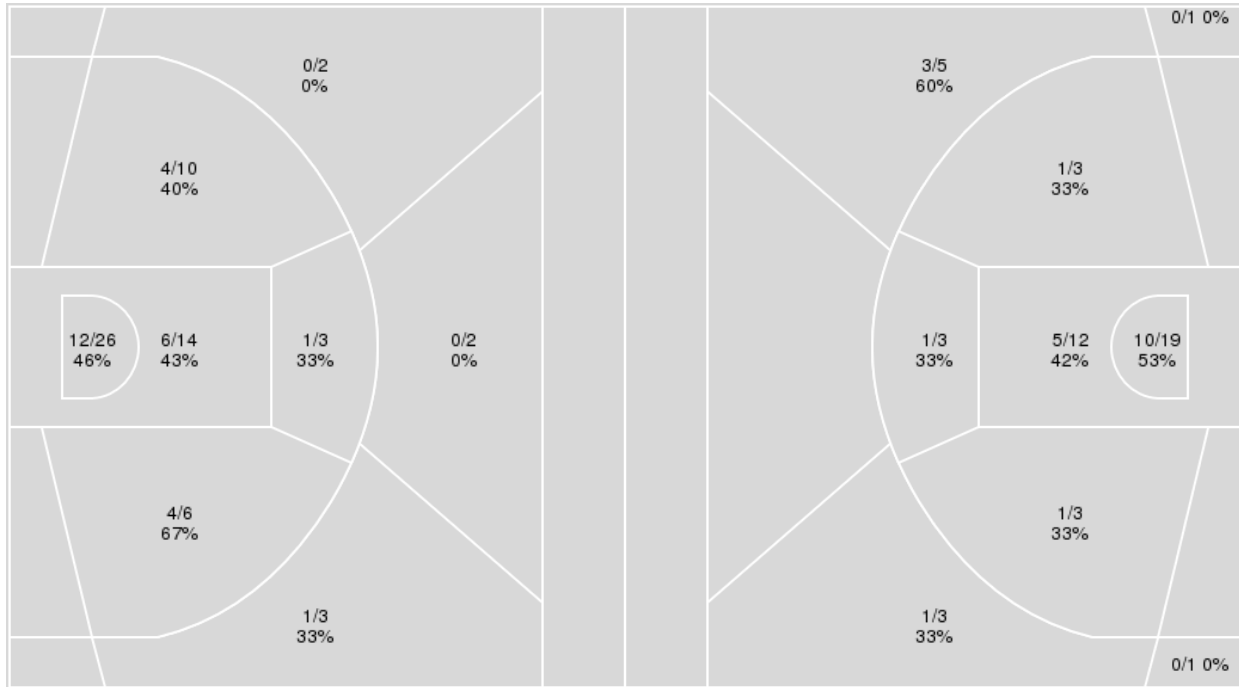

Officials: Pualani Spurlock-Welsh, Billy Smith, Brian Garland

{ Players => 0, 1, 3, 10, 11, 13, 14, 15, 20, 21, 23, 24, 30, 32, 45; } FG
Types => All; Results => All;

{ Players => 0, 1, 2, 3, 4, 5, 10, 11, 12, 15, 20, 23, 24, 25, 32, 44; } FG
Types => All; Results => All;

LSU

South Carolina

LSU	M/A	%
Field Goals	28/66	42
2 Points	27/59	46
3 Points	1/7	14
Free Throws	3/7	43

South Carolina	M/A	%
Field Goals	22/50	44
2 Points	18/40	45
3 Points	4/10	40
Free Throws	18/32	56