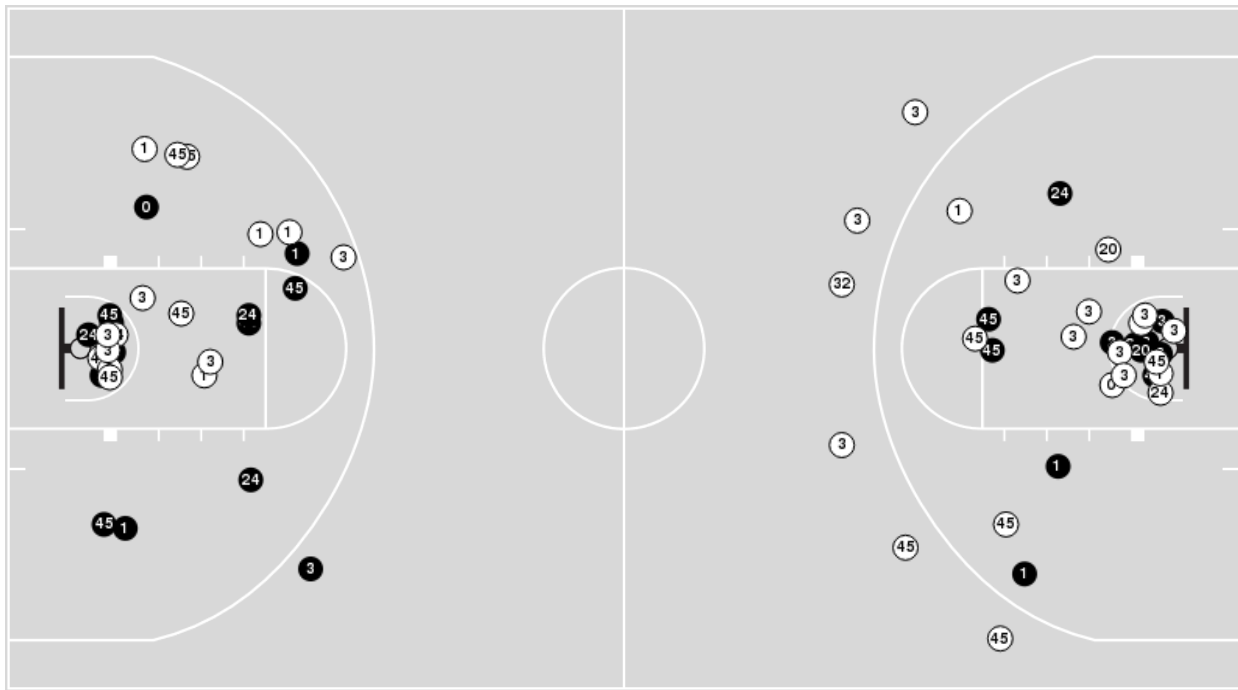

Officials: Pualani Spurlock-Welsh, Billy Smith, Brian Garland

Players => 0, 1, 3, 10, 11, 13, 14, 15, 20, 21, 23, 24, 30, 32, 45FG Types=>AllResults=>All

LSU

All Field Goals