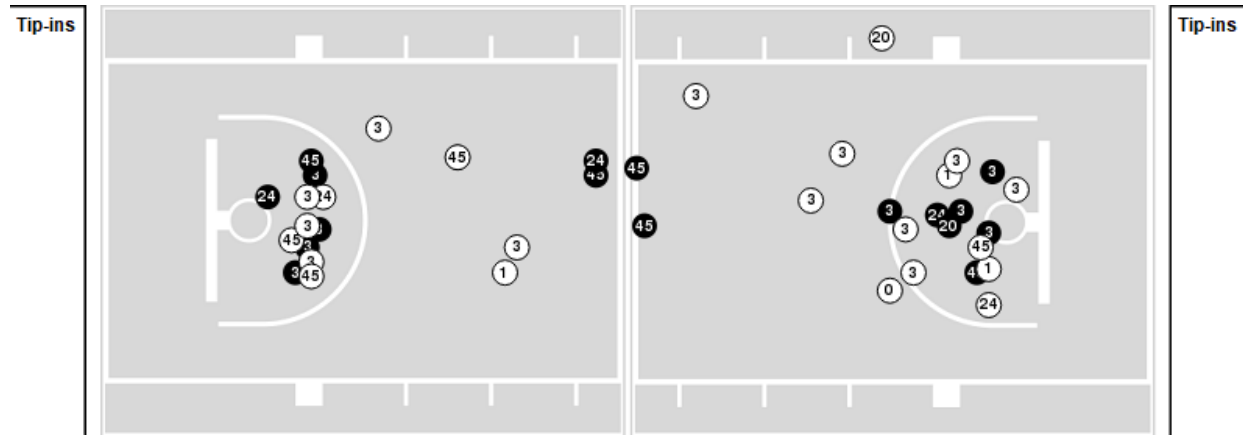

**Officials:** Pualani Spurlock-Welsh, Billy Smith, Brian Garland

Players => 0, 1, 3, 10, 11, 13, 14, 15, 20, 21, 23, 24, 30, 32, 45FG Types=>AllResults=>All

**LSU**

**All Field Goals**

**Blow Up Chart**

● Made    ○ Missed    N - Player Number