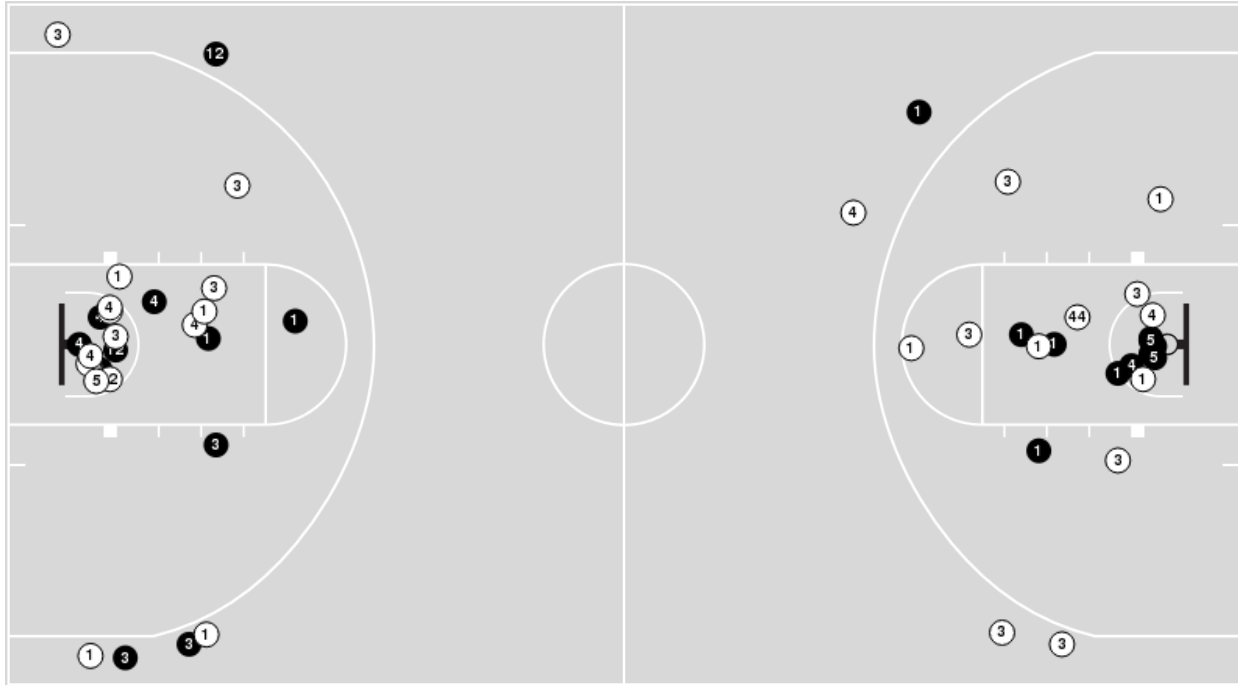

Officials: Pualani Spurlock-Welsh, Billy Smith, Brian Garland

Players => 0, 1, 2, 3, 4, 5, 10, 11, 12, 15, 20, 23, 24, 25, 32, 44 FG Types=>All Results=>All

South Carolina

All Field Goals