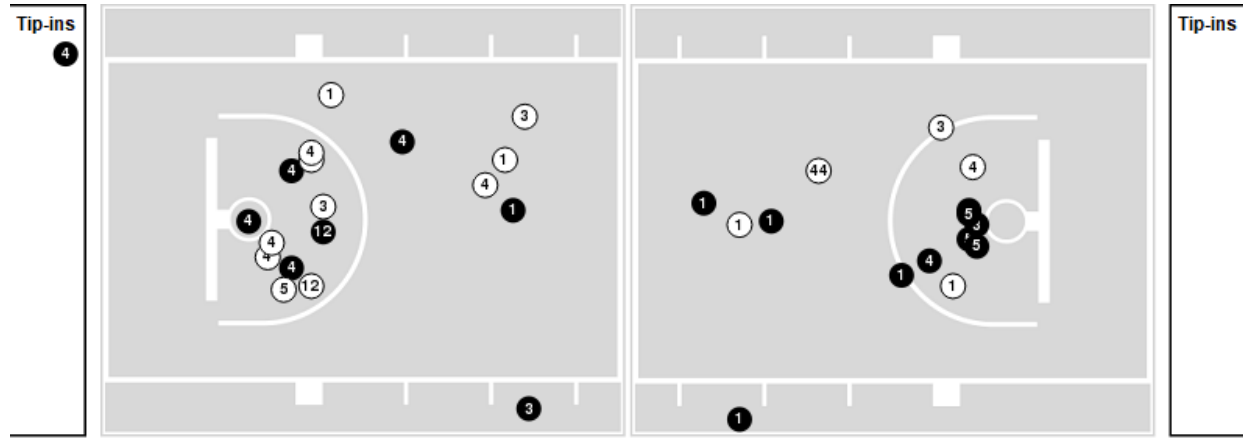

**Officials:** Pualani Spurlock-Welsh, Billy Smith, Brian Garland

Players => 0, 1, 2, 3, 4, 5, 10, 11, 12, 15, 20, 23, 24, 25, 32, 44 FG Types=>All Results=>All

**South Carolina**

**All Field Goals**

**Blow Up Chart**