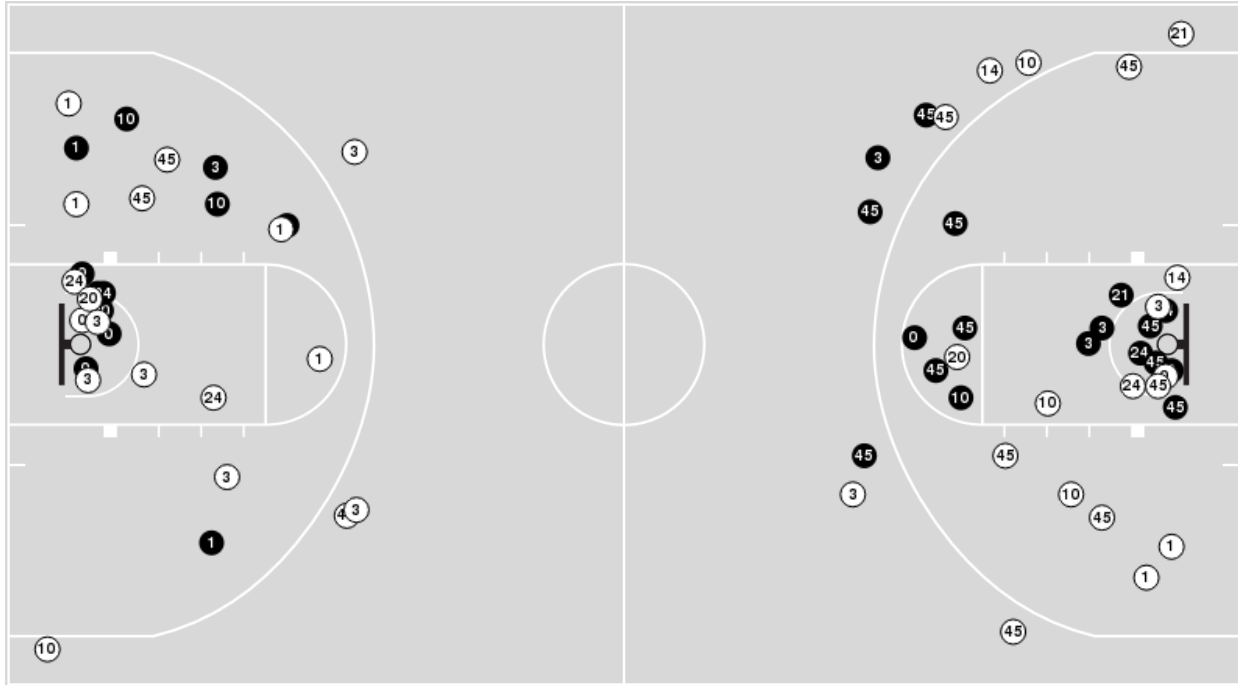

Players => 0, 1, 3, 10, 11, 13, 14, 15, 20, 21, 23, 24, 30, 32, 45FG Types=>AllResults=>All

LSU

All Field Goals