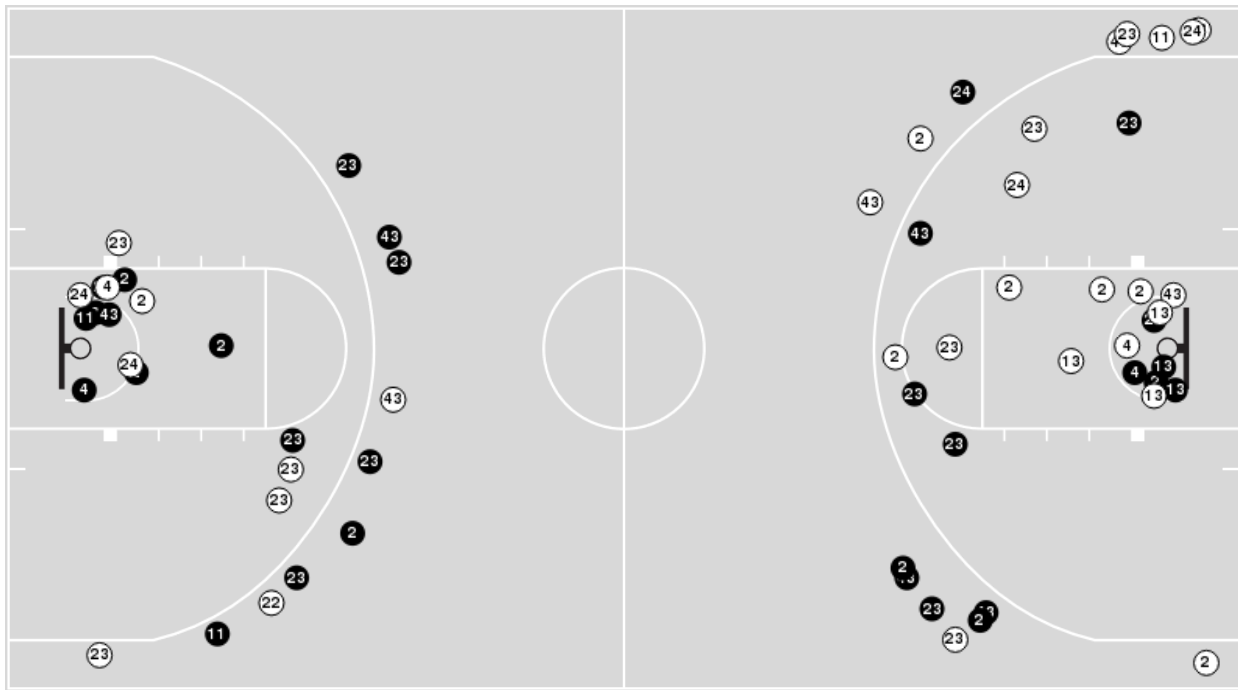

LSU at Arkansas

01/27/22 Bud Walton Arena, Fayetteville
2021-22 Women's Basketball

Game Time: 7:30 PM
Game Duration: 1:54
Attendance: 3,574

Officials: Cameron Inouye, Roy Gulbeyan, Nykeshia Thompson

Players => 1, 2, 3, 4, 11, 13, 15, 22, 23, 24, 25, 30, 43, 55FG Types=>AllResults=>All

Arkansas

All Field Goals