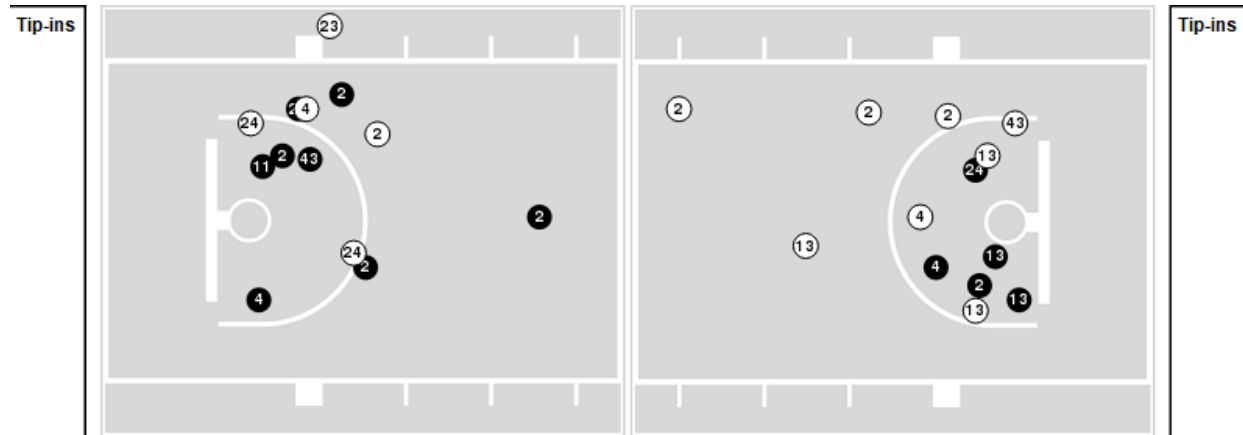

Blow Up Chart

● Made   ○ Missed   N - Player Number

Arkansas	M/A	%
Field Goals	31/62	50
2 Points	18/37	49
3 Points	13/25	52
Free Throws	15/23	65

Arkansas	M/A	%
Points in the Paint	26 (13 / 25)	52
Fast Break Points	12 (5/7)	71
Second Chance Points	8 (3/5)	60
Effective FG%	60