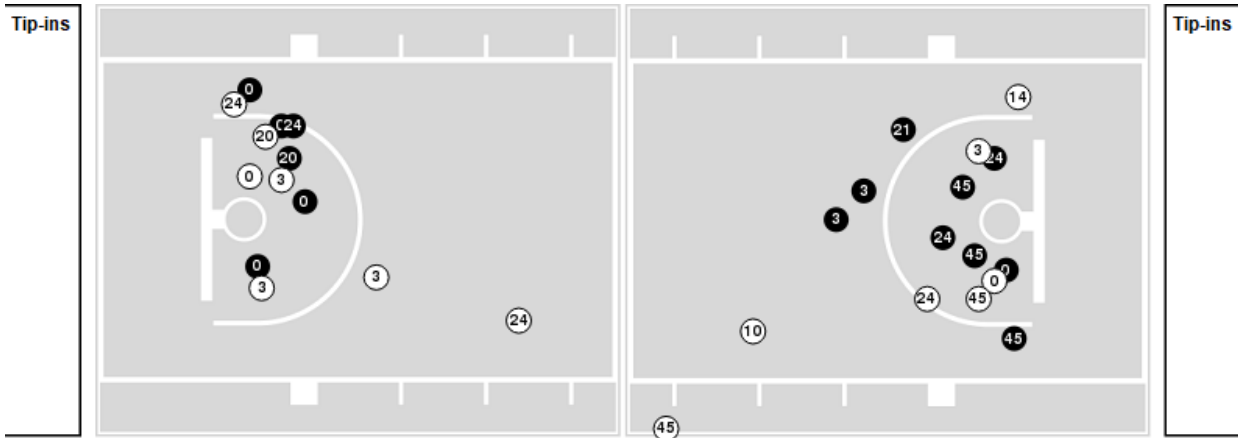

Blow Up Chart

● Made   ○ Missed   N - Player Number

LSU	M/A	%
Field Goals	30/67	45
2 Points	26/53	49
3 Points	4/14	29
Free Throws	12/19	63

LSU	M/A	%
Points in the Paint	30 (15 / 28)	54
Fast Break Points	11 (7/7)	100
Second Chance Points	9 (5/16)	31
Effective FG%	48