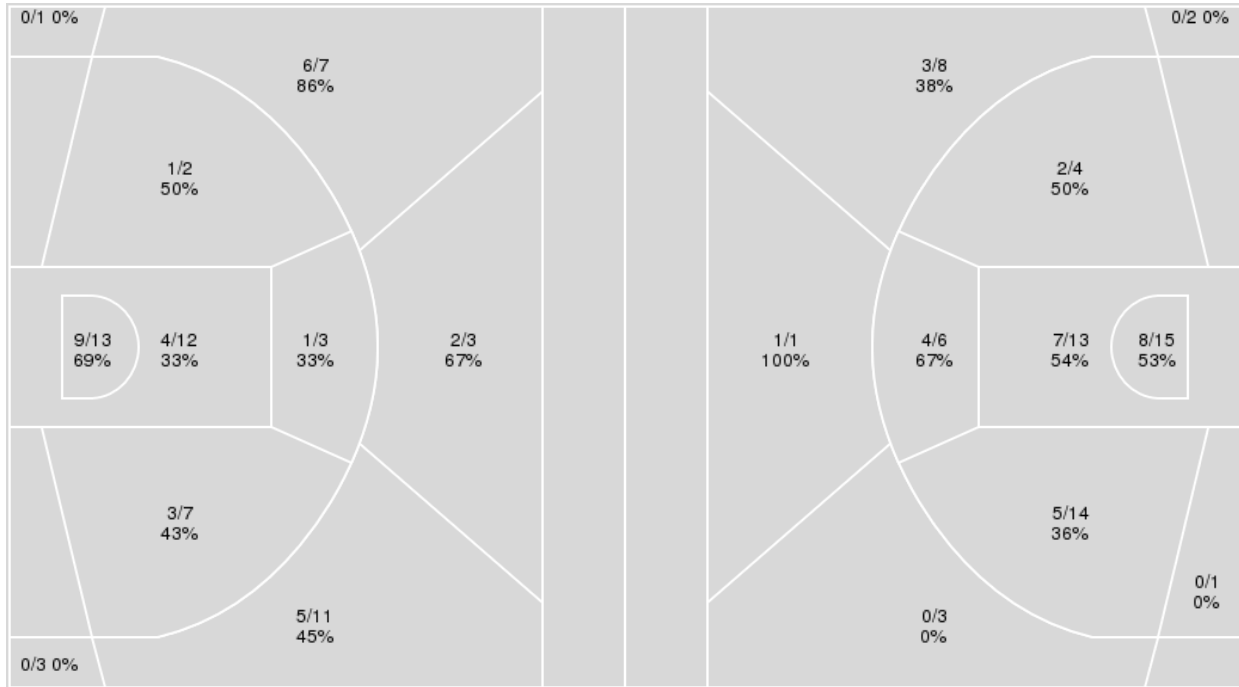

LSU at Arkansas

01/27/22 Bud Walton Arena, Fayetteville
2021-22 Women's Basketball

Game Time: 7:30 PM
Game Duration: 1:54
Attendance: 3,574

Officials: Cameron Inouye, Roy Gulbeyan, Nykeshia Thompson

{ Players => 1, 2, 3, 4, 11, 13, 15, 22, 23, 24, 25, 30, 43, 55; } FG
Types => All; Results => All;

{ Players => 0, 1, 3, 10, 11, 13, 14, 15, 20, 21, 23, 24, 30, 32, 45; } FG
Types => All; Results => All;

Arkansas

LSU

Arkansas	M/A	%
Field Goals	31/62	50
2 Points	18/37	49
3 Points	13/25	52
Free Throws	15/23	65

LSU	M/A	%
Field Goals	30/67	45
2 Points	26/53	49
3 Points	4/14	29
Free Throws	12/19	63