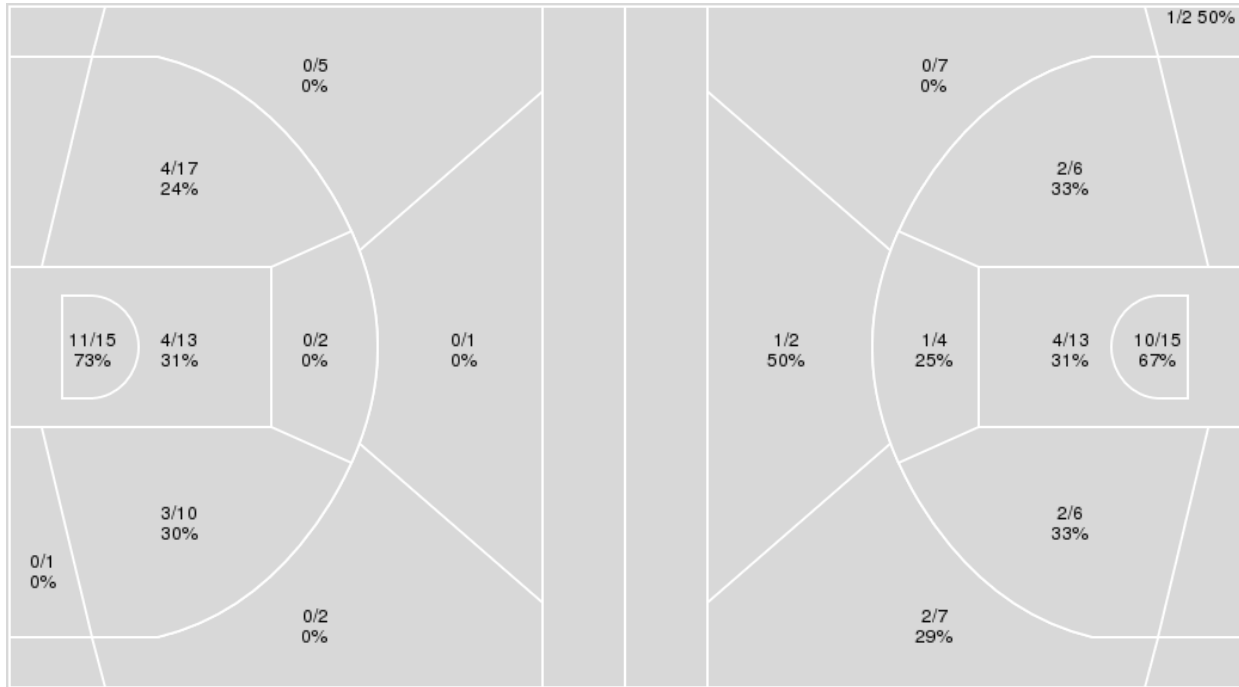

Florida at LSU

02/20/22 Maravich Assembly Center, Baton Rouge
2021-22 Women's Basketball

Game Time: 3:00 PM
Game Duration: 2:10
Attendance: 13,620

Officials: Bryan Enterline, Talisa Green, Chaney Muench

{ Players => 0, 1, 3, 10, 11, 13, 14, 15, 20, 21, 23, 24, 30, 32, 45; } FG Types => All; Results => All;

{ Players => 00, 1, 2, 3, 4, 5, 11, 12, 13, 14, 15, 20, 22, 25; } FG Types => All; Results => All;

LSU

Florida

LSU	M/A	%
Field Goals	22/66	33
2 Points	22/58	38
3 Points	0/8	0
Free Throws	22/32	69

Florida	M/A	%
Field Goals	23/62	37
2 Points	19/44	43
3 Points	4/18	22
Free Throws	11/22	50