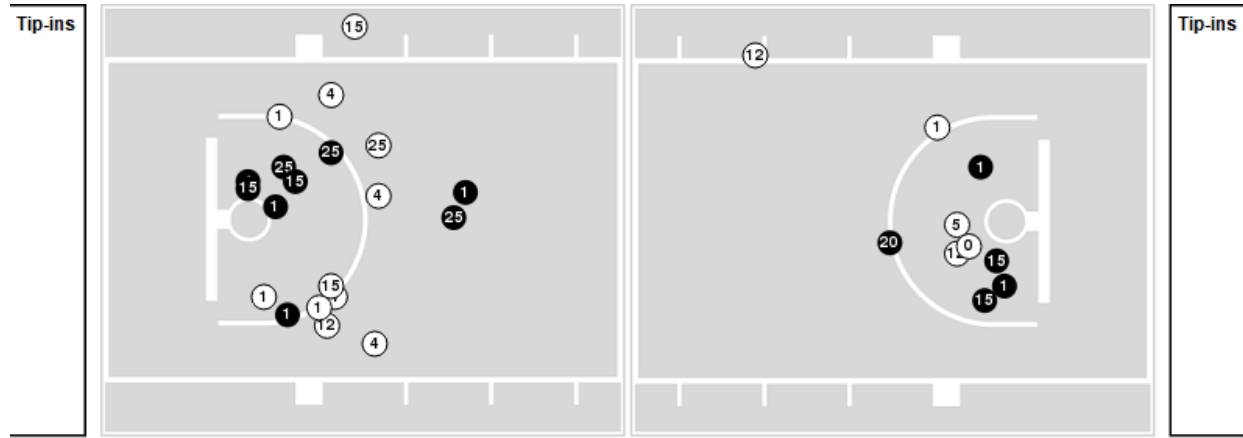

Officials: Bryan Enterline, Talisa Green, Chaney Muench

Players => 00, 1, 2, 3, 4, 5, 11, 12, 13, 14, 15, 20, 22, 25FG Types=>AllResults=>All

Florida

All Field Goals

Blow Up Chart

● Made ○ Missed N - Player Number