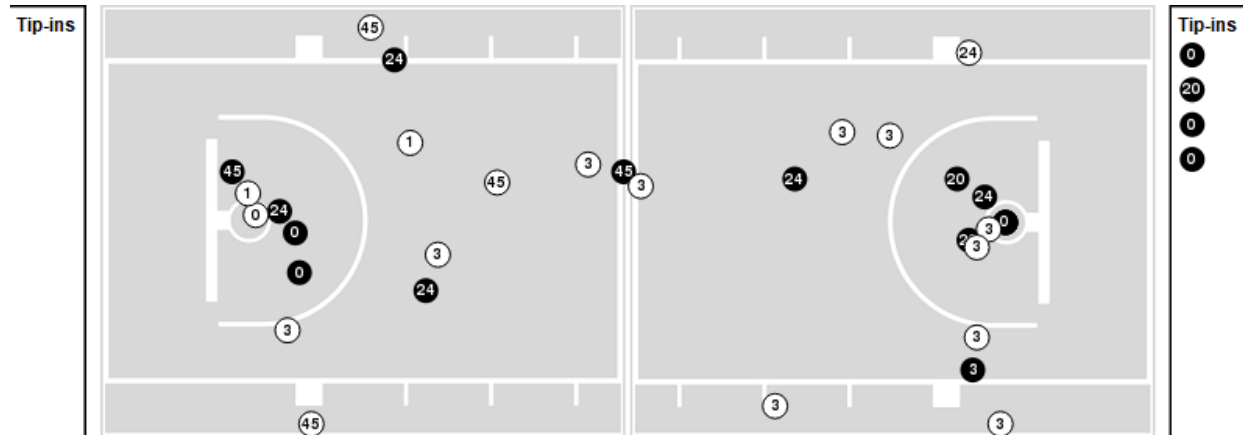

Blow Up Chart

● Made ○ Missed N - Player Number

LSU	M/A	%
Field Goals	22/66	33
2 Points	22/58	38
3 Points	0/8	0
Free Throws	22/32	69

LSU	M/A	%
Points in the Paint	30 (15 / 28)	54
Fast Break Points	6 (5/5)	100
Second Chance Points	18 (11/22)	50
Effective FG%	33