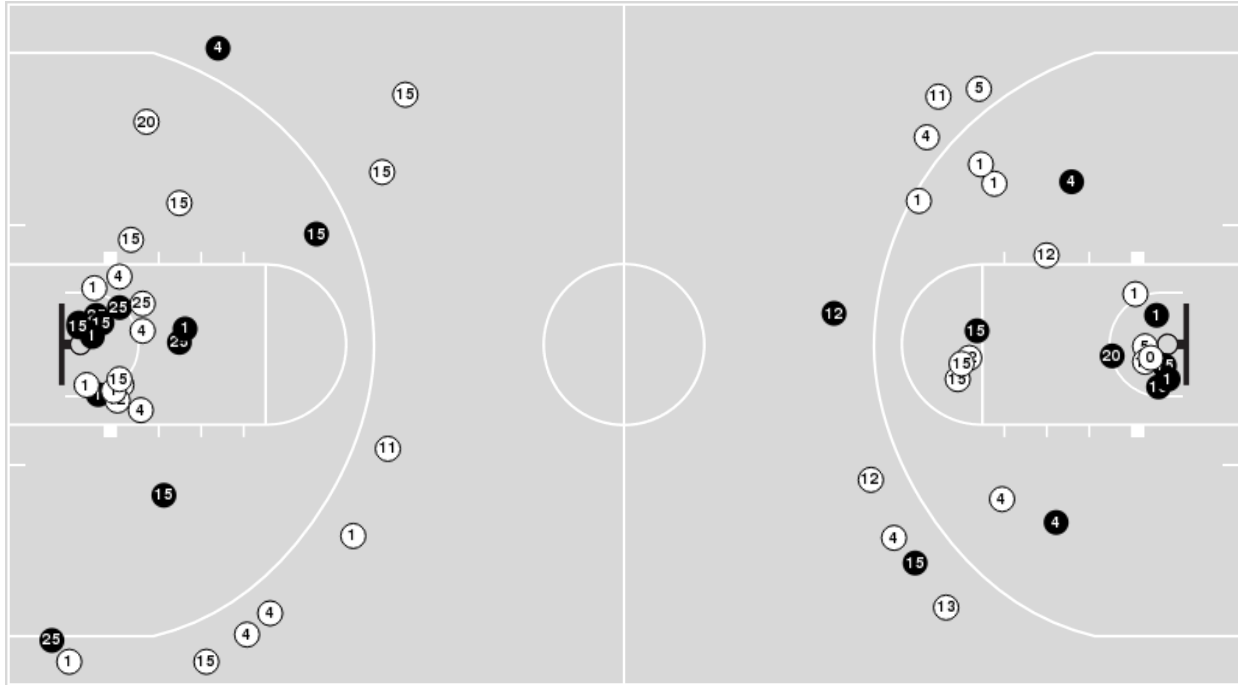

Officials: Bryan Enterline, Talisa Green, Chaney Muench

Players => 00, 1, 2, 3, 4, 5, 11, 12, 13, 14, 15, 20, 22, 25FG Types=>AllResults=>All

Florida

All Field Goals