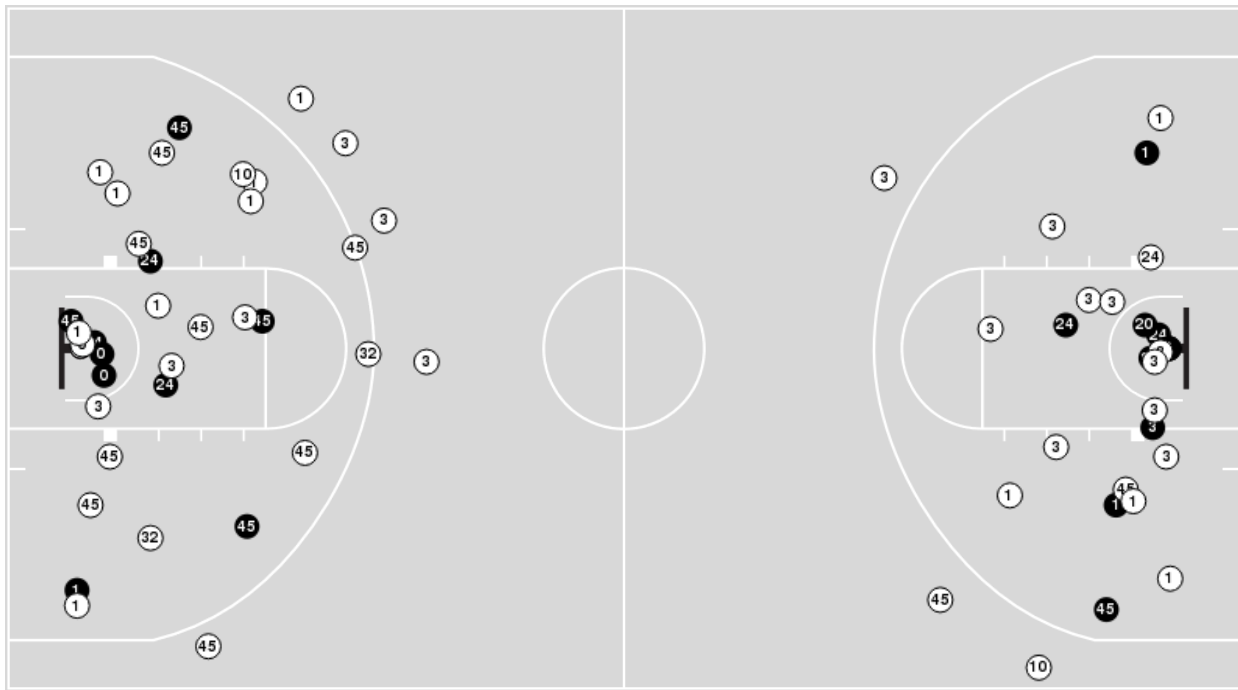

Florida at LSU

02/20/22 Maravich Assembly Center, Baton Rouge
2021-22 Women's Basketball

Game Time: 3:00 PM
Game Duration: 2:10
Attendance: 13,620

Officials: Bryan Enterline, Talisa Green, Chaney Muench

Players => 0, 1, 3, 10, 11, 13, 14, 15, 20, 21, 23, 24, 30, 32, 45FG Types=>AllResults=>All

LSU

All Field Goals