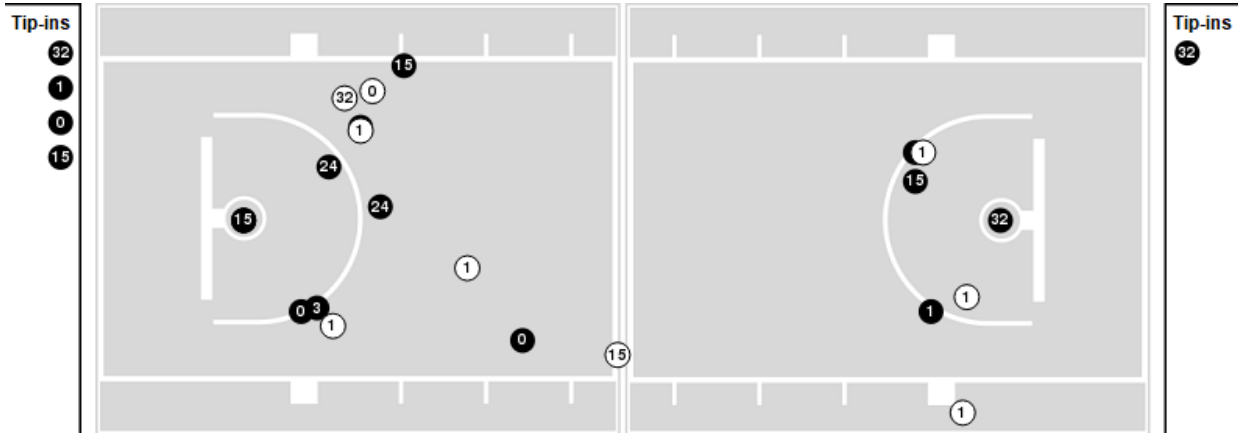

Blow Up Chart

● Made ○ Missed N - Player Number

Ole Miss	M/A	%
Field Goals	26/65	40
2 Points	24/53	45
3 Points	2/12	17
Free Throws	10/17	59

Ole Miss	M/A	%
Points in the Paint	28 (14 / 22)	64
Fast Break Points	5 (4/5)	80
Second Chance Points	12 (7/10)	70
Effective FG%	42