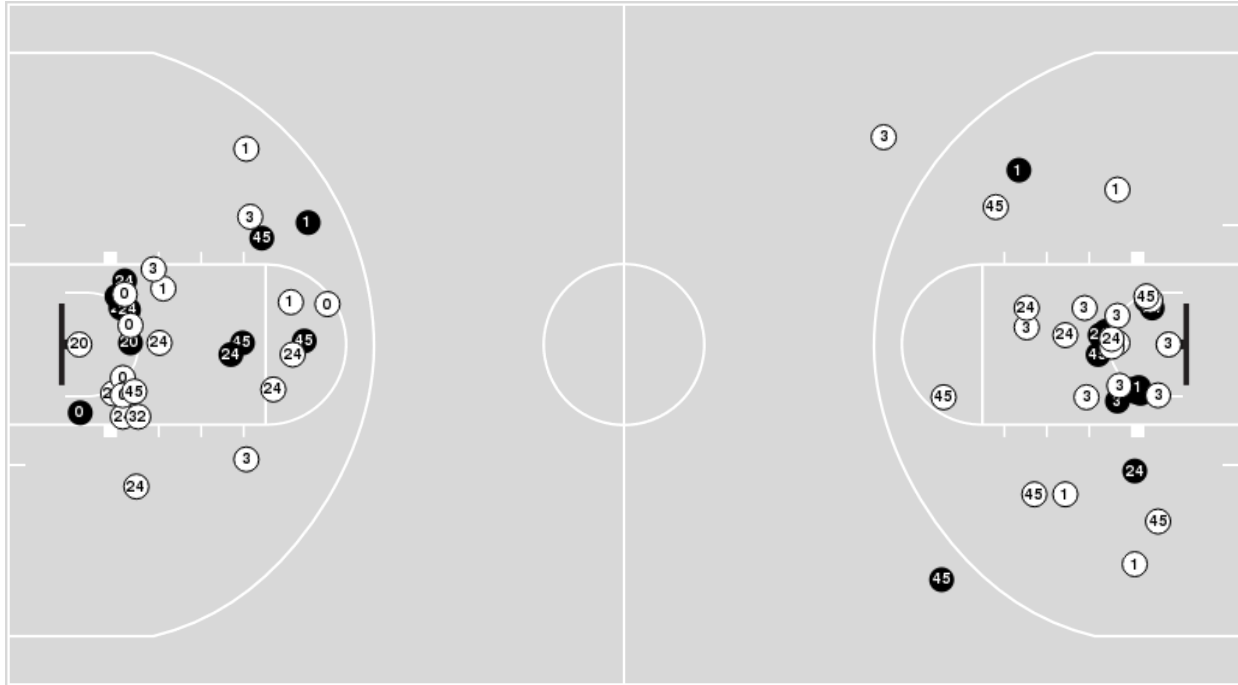

LSU at Ole Miss

02/07/22 The Sandy and John Black Pavilion at Ole Miss, Oxford
2021-22 Women's Basketball

Game Time: 6:00 PM
Game Duration: 2:00
Attendance: 2,209

Officials: Pulani Spurlock-Welsh, Angelica Suffren, Kevin Pethtel

Players => AllFG Types=>AllResults=>All
LSU

All Field Goals