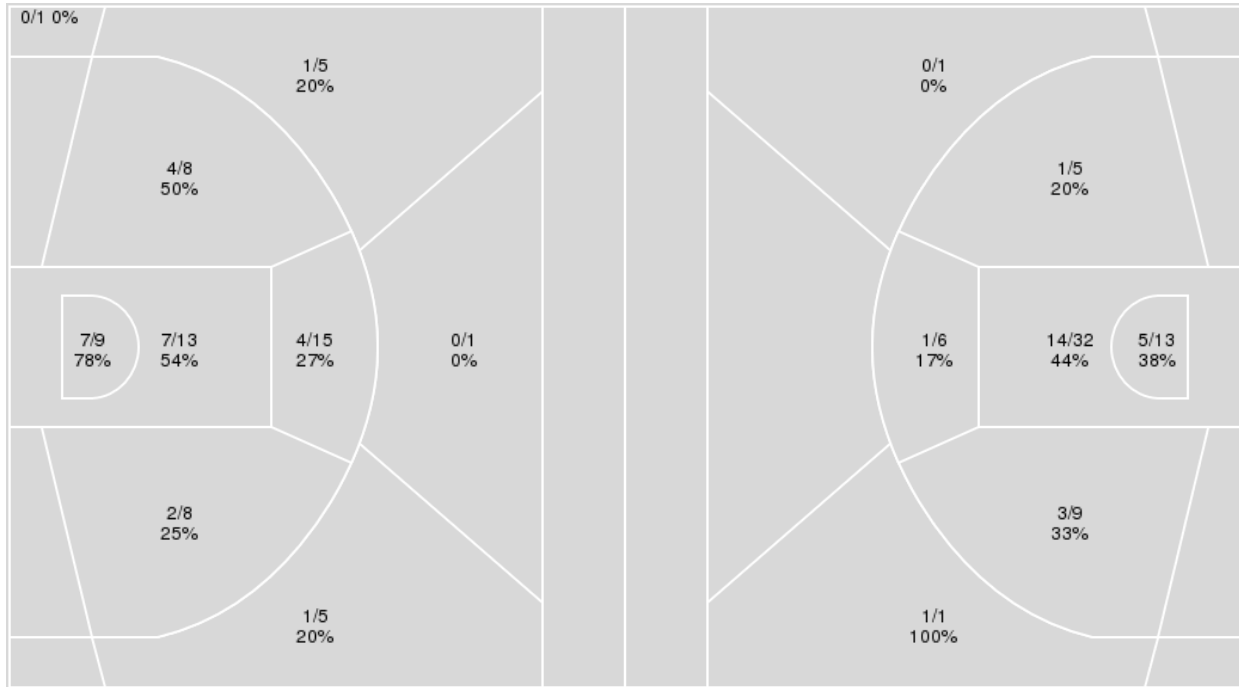

LSU at Ole Miss

02/07/22 The Sandy and John Black Pavilion at Ole Miss, Oxford
2021-22 Women's Basketball

Game Time: 6:00 PM
Game Duration: 2:00
Attendance: 2,209

Officials: Pulani Spurlock-Welsh, Angelica Suffren, Kevin Pethtel

{ Players => 0, 1, 2, 3, 4, 5, 10, 11, 12, 15, 22, 23, 24, 25, 32, 40; } FG { Players => All; } FG Types => All; Results => All;
Types => All; Results => All;

Ole Miss

LSU

Ole Miss	M/A	%
Field Goals	26/65	40
2 Points	24/53	45
3 Points	2/12	17
Free Throws	10/17	59

LSU	M/A	%
Field Goals	25/67	37
2 Points	24/65	37
3 Points	1/2	50
Free Throws	17/28	61