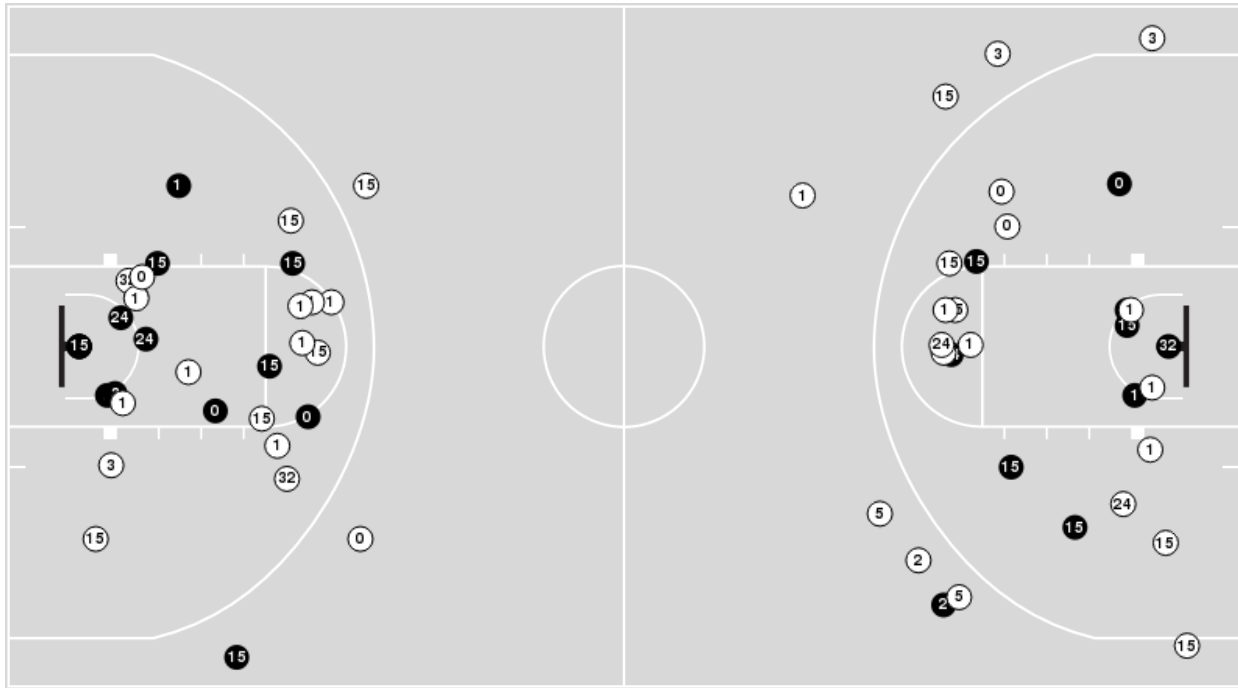

LSU at Ole Miss

02/07/22 The Sandy and John Black Pavilion at Ole Miss, Oxford
2021-22 Women's Basketball

Game Time: 6:00 PM
Game Duration: 2:00
Attendance: 2,209

Officials: Pulani Spurlock-Welsh, Angelica Suffren, Kevin Pethtel

Players => 0, 1, 2, 3, 4, 5, 10, 11, 12, 15, 22, 23, 24, 25, 32, 40FG Types=>AllResults=>All

Ole Miss

All Field Goals