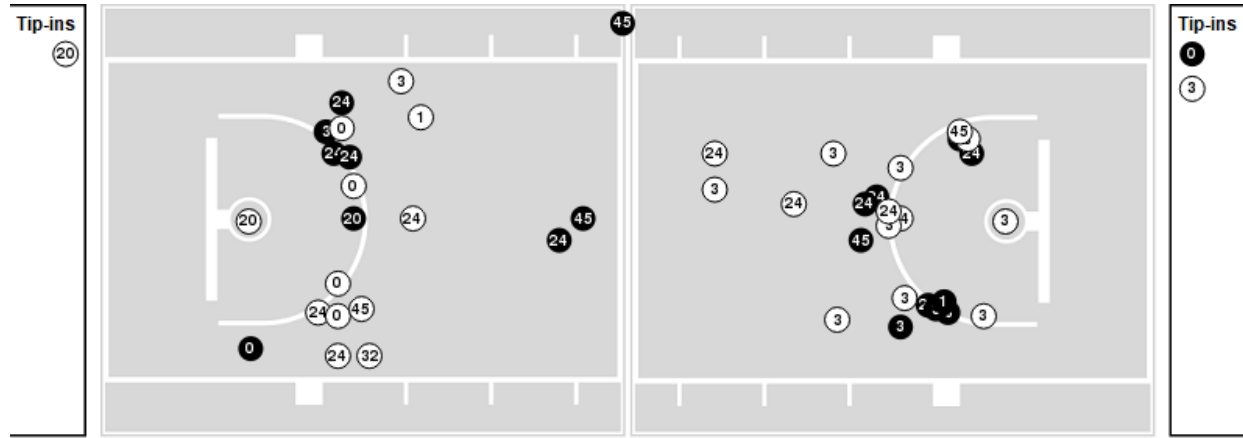

Blow Up Chart

N Made   **O** Missed   **N** - Player Number

LSU	M/A	%
Field Goals	25/67	37
2 Points	24/65	37
3 Points	1/2	50
Free Throws	17/28	61

LSU	M/A	%
Points in the Paint	38 (19 / 45)	42
Fast Break Points	10 (5/5)	100
Second Chance Points	11 (5/15)	33
Effective FG%	38