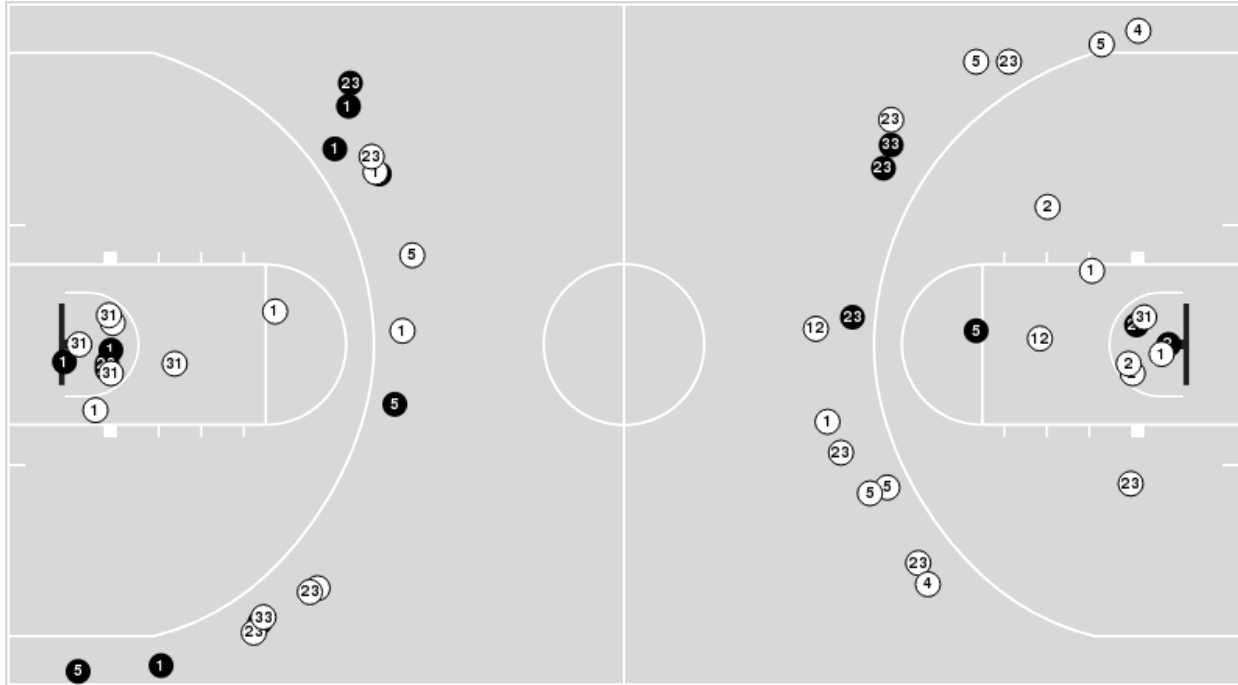

Officials: Roy Gulbeyan, Kevin Pethtel, Natasha Camy

Players => 0, 1, 2, 4, 5, 12, 13, 15, 20, 23, 31, 32, 33, 45FG Types=>AllResults=>All

Alabama

All Field Goals