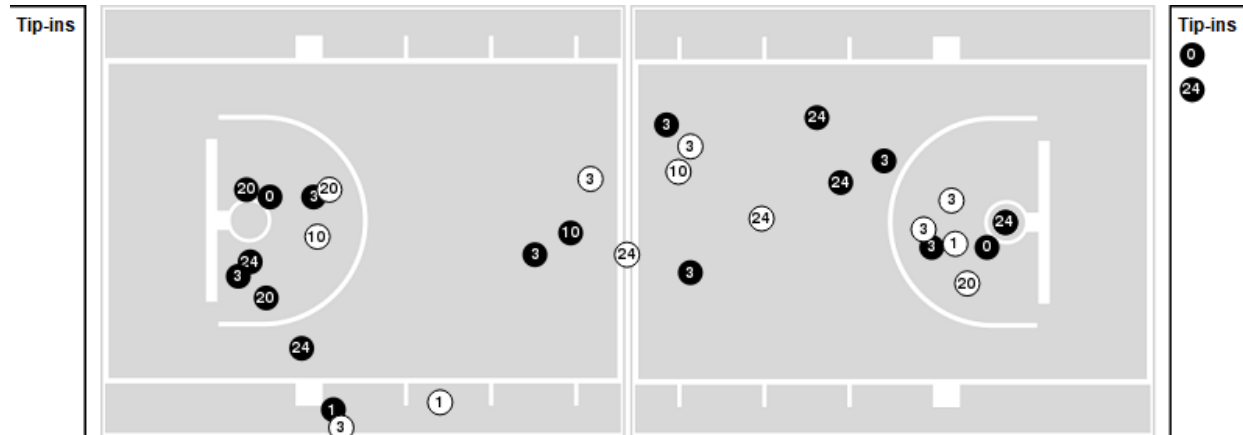

Blow Up Chart

● Made   ○ Missed   N - Player Number

LSU	M/A	%
Field Goals	25/57	44
2 Points	23/48	48
3 Points	2/9	22
Free Throws	6/13	46

LSU	M/A	%
Points in the Paint	36 (18 / 30)	60
Fast Break Points	8 (4/4)	100
Second Chance Points	9 (6/12)	50
Effective FG%	46