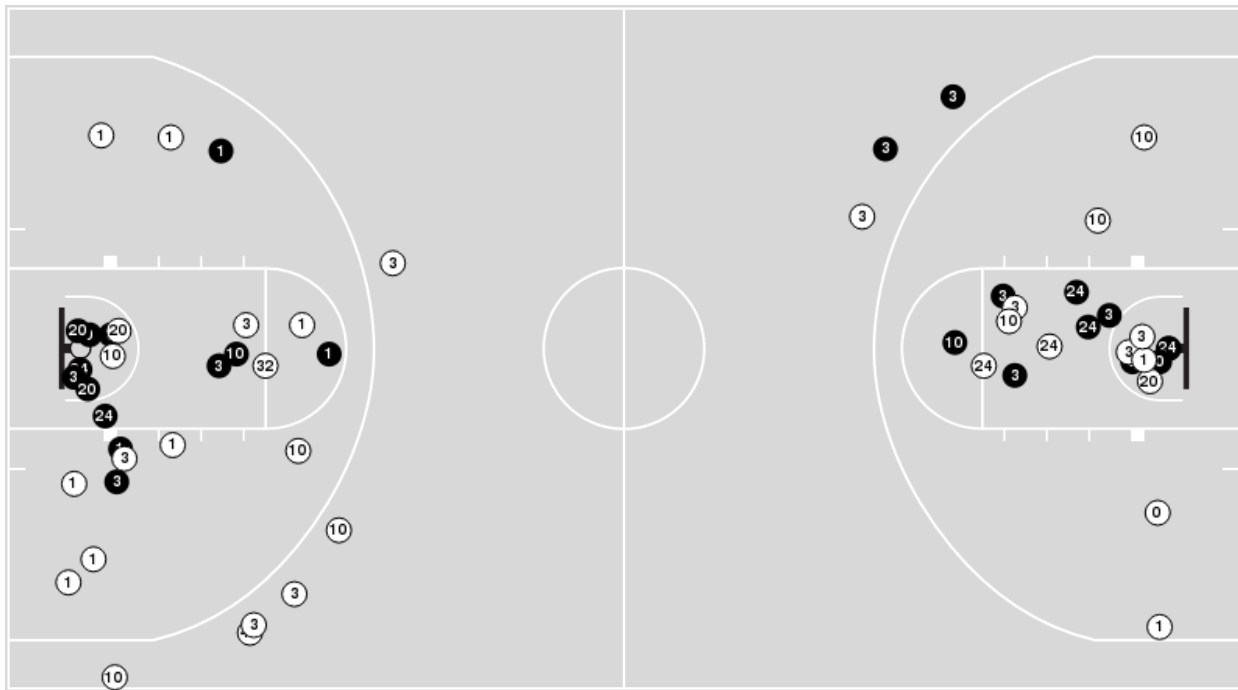

Alabama at LSU

02/24/22 Maravich Assembly Center, Baton Rouge
2021-22 Women's Basketball

Game Time: 7:00 PM
Game Duration: 1:50
Attendance: 7,421

Officials: Roy Gulbeyan, Kevin Pethel, Natasha Camy

Players => 0, 1, 3, 10, 11, 13, 14, 15, 20, 21, 23, 24, 30, 32, 45FG Types=>AllResults=>All

LSU

All Field Goals