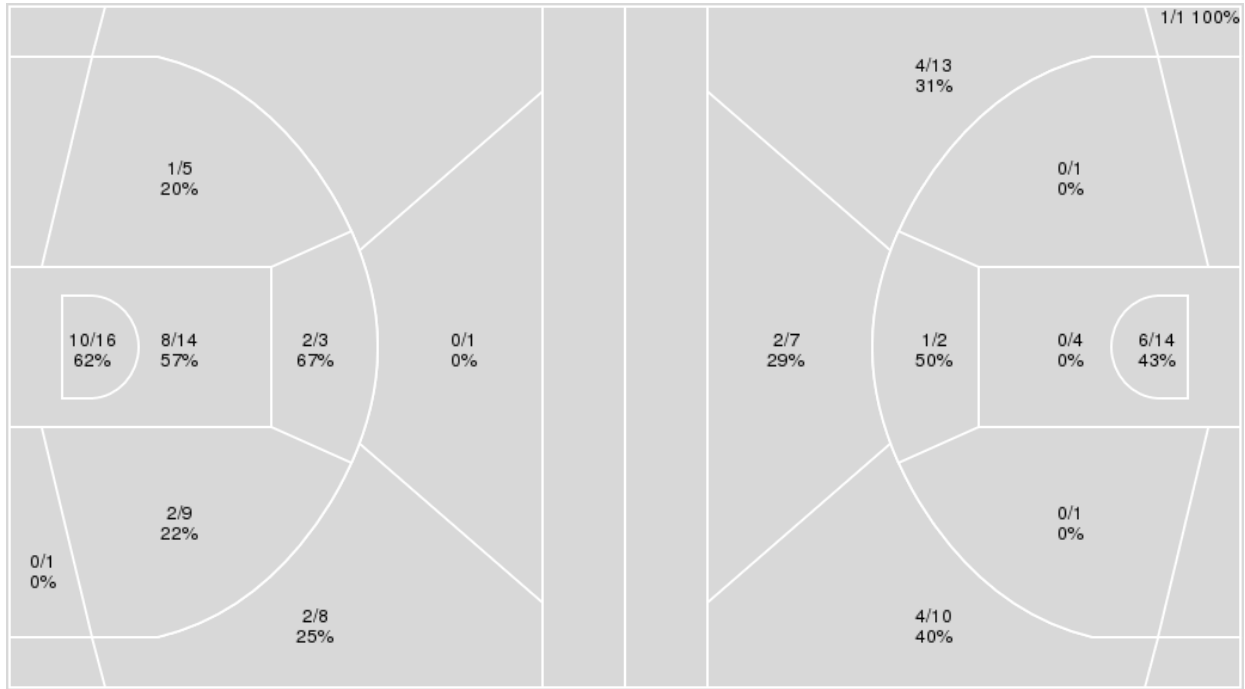

Alabama at LSU

02/24/22 Maravich Assembly Center, Baton Rouge
2021-22 Women's Basketball

Game Time: 7:00 PM
Game Duration: 1:50
Attendance: 7,421

Officials: Roy Gulbeyan, Kevin Pethtel, Natasha Camy

{ Players => 0, 1, 3, 10, 11, 13, 14, 15, 20, 21, 23, 24, 30, 32, 45; } FG
Types => All; Results => All;

{ Players => 0, 1, 2, 4, 5, 12, 13, 15, 20, 23, 31, 32, 33, 45; } FG Types
=> All; Results => All;

LSU

Alabama

LSU	M/A	%
Field Goals	25/57	44
2 Points	23/48	48
3 Points	2/9	22
Free Throws	6/13	46

Alabama	M/A	%
Field Goals	18/53	34
2 Points	7/22	32
3 Points	11/31	35
Free Throws	3/6	50