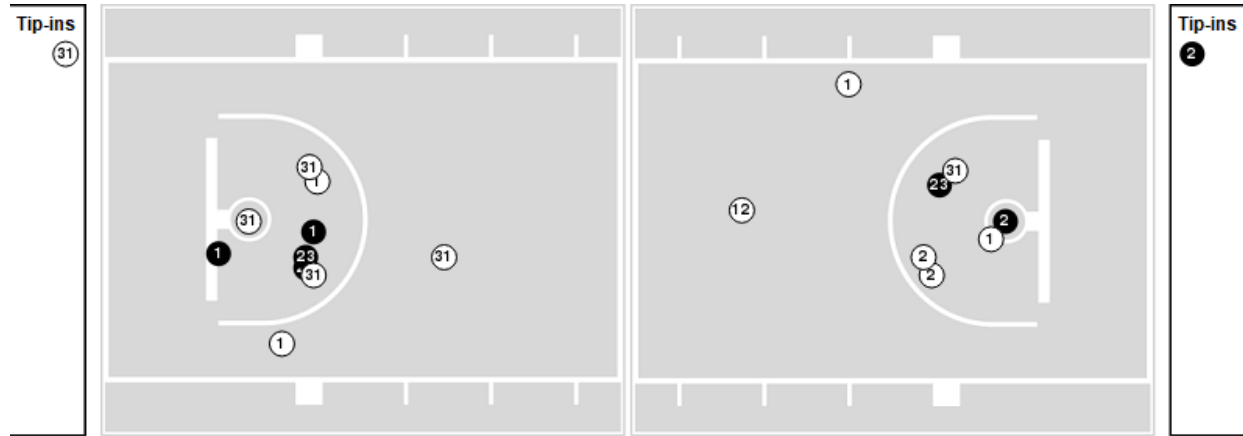

**Officials:** Roy Gulbeyan, Kevin Pethtel, Natasha Camy

Players => 0, 1, 2, 4, 5, 12, 13, 15, 20, 23, 31, 32, 33, 45FG Types=>AllResults=>All

**Alabama**

**All Field Goals**

**Blow Up Chart**

● Made ○ Missed N - Player Number