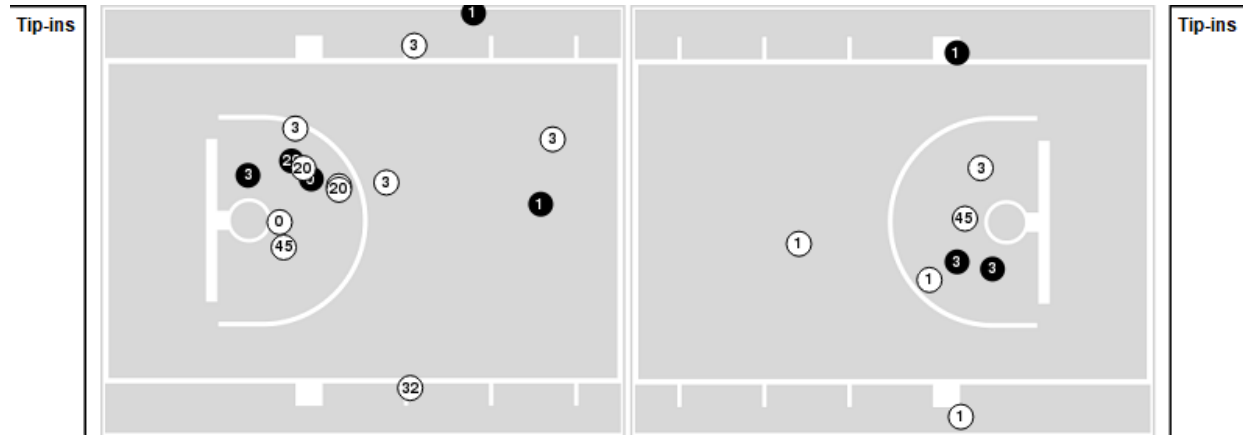

Blow Up Chart

● Made ○ Missed N - Player Number

LSU	M/A	%
Field Goals	21/54	39
2 Points	17/47	36
3 Points	4/7	57
Free Throws	27/34	79

LSU	M/A	%
Points in the Paint	12 (6 / 18)	33
Fast Break Points	2 (1/1)	100
Second Chance Points	13 (5/10)	50
Effective FG%	43