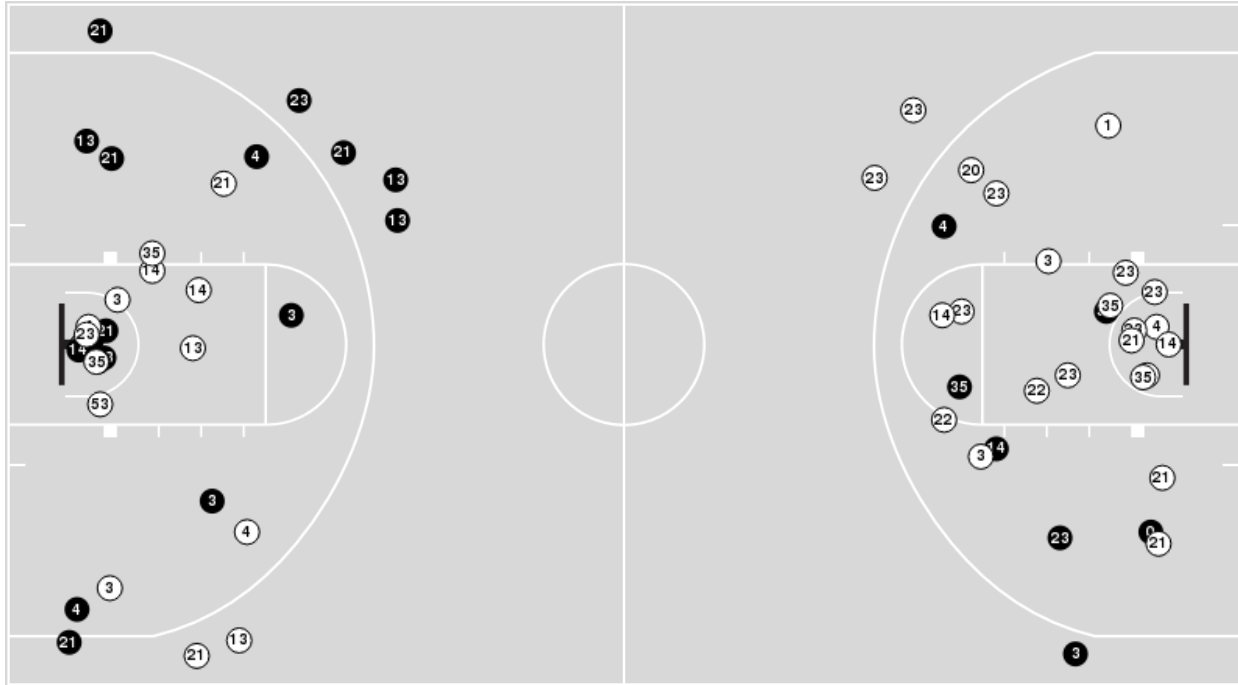

Georgia at LSU

02/10/22 Maravich Assembly Center, Baton Rouge
2021-22 Women's Basketball

Game Time: 7:30 PM
Game Duration: 2:07
Attendance: 6,943

Officials: Roy Gulbeyan, Brian Garland, Maggie Tieman

Players => AllFG Types=>AllResults=>All

Georgia

All Field Goals