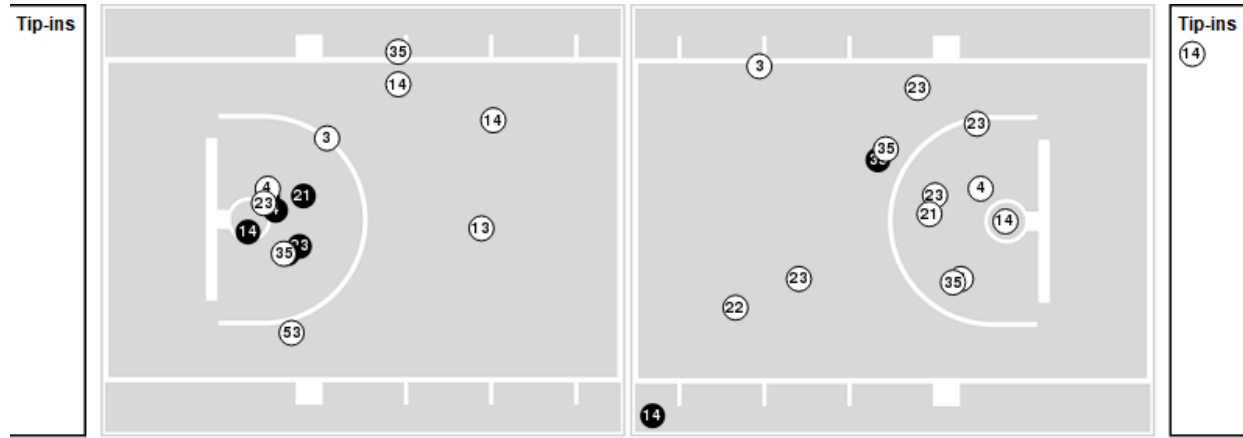

Blow Up Chart

● Made   ○ Missed   N - Player Number

Georgia	M/A	%
Field Goals	25/62	40
2 Points	18/51	35
3 Points	7/11	64
Free Throws	10/13	77

Georgia	M/A	%
Points in the Paint	14 (7 / 26)	27
Fast Break Points	13 (8/9)	89
Second Chance Points	3 (3/6)	50
Effective FG%	46