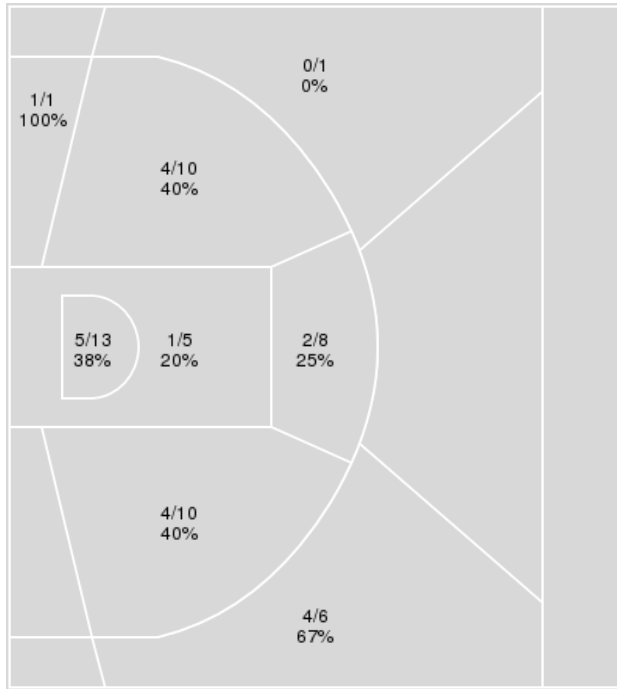

Georgia at LSU

02/10/22 Maravich Assembly Center, Baton Rouge
2021-22 Women's Basketball

Game Time: 7:30 PM
Game Duration: 2:07
Attendance: 6,943

Officials: Roy Gulbeyan, Brian Garland, Maggie Tieman

{ Players => 0, 1, 3, 10, 11, 13, 14, 15, 20, 21, 23, 24, 30, 32, 45; } FG { Players => All; } FG Types => All; Results => All;
Types => All; Results => All;

LSU