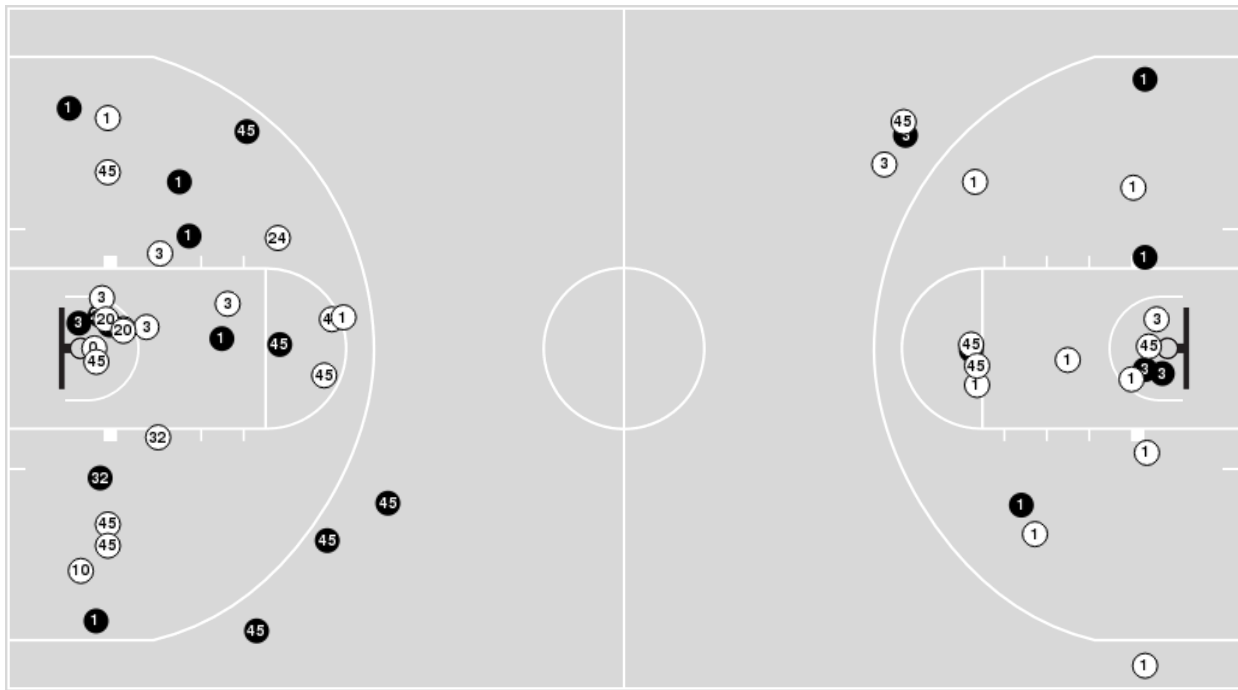

Georgia at LSU

02/10/22 Maravich Assembly Center, Baton Rouge
2021-22 Women's Basketball

Game Time: 7:30 PM
Game Duration: 2:07
Attendance: 6,943

Officials: Roy Gulbeyan, Brian Garland, Maggie Tieman

Players => 0, 1, 3, 10, 11, 13, 14, 15, 20, 21, 23, 24, 30, 32, 45FG Types=>AllResults=>All

LSU

All Field Goals