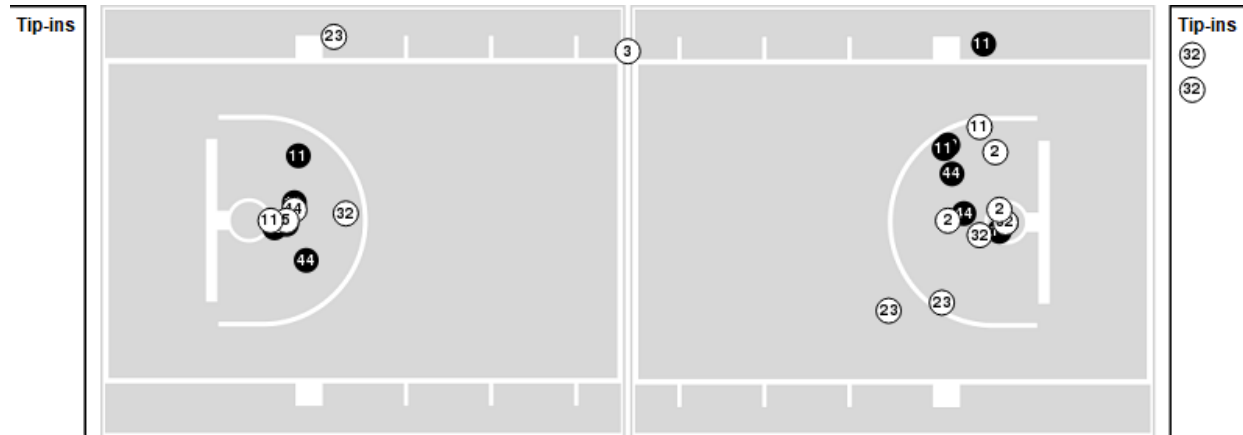

Blow Up Chart

● Made   ○ Missed   N - Player Number

Texas A&M	M/A	%
Field Goals	24/60	40
2 Points	18/45	40
3 Points	6/15	40
Free Throws	4/7	57

Texas A&M	M/A	%
Points in the Paint	20 (10 / 23)	43
Fast Break Points	6 (3/3)	100
Second Chance Points	0 (0/6)	0
Effective FG%	45