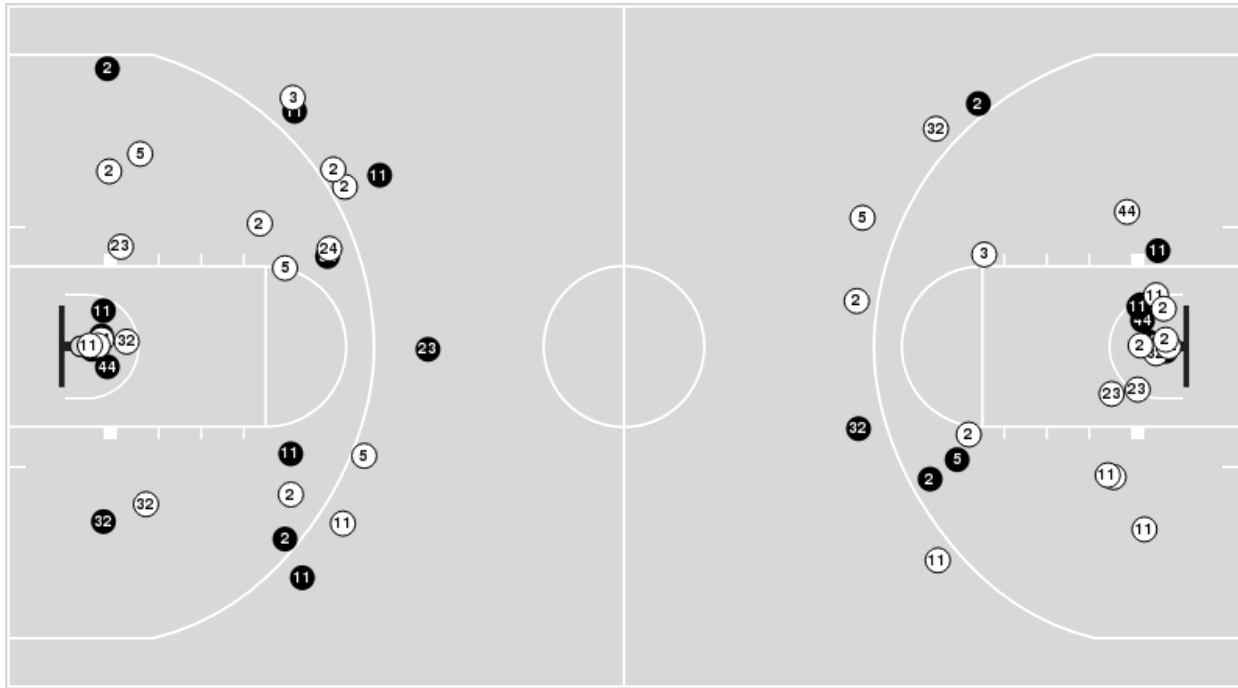

Officials: Eric Brewton, Michael McConnell, Teresa Stuck

Players => AllFG Types=>AllResults=>All

Texas A&M

All Field Goals