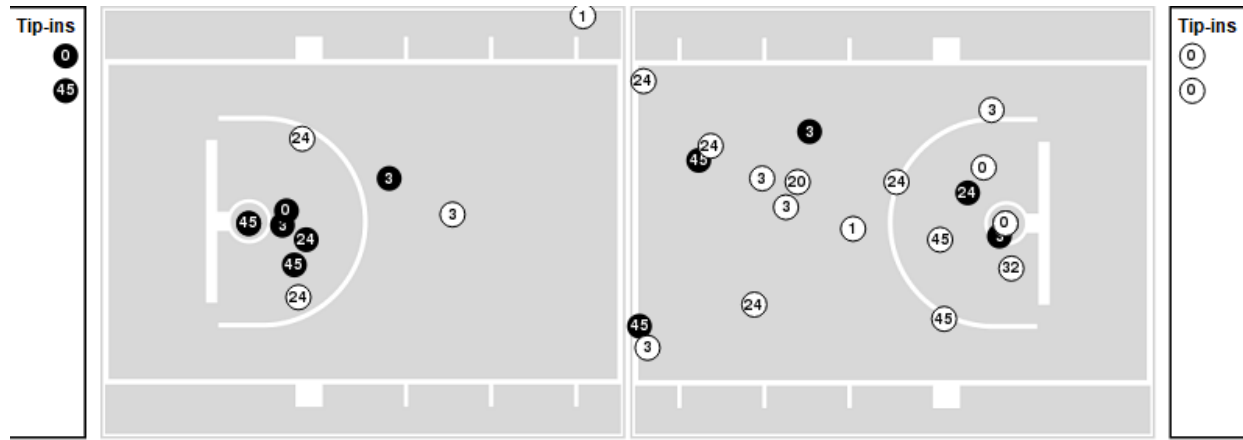

Blow Up Chart

● Made ○ Missed N - Player Number

LSU	M/A	%
Field Goals	25/59	42
2 Points	20/50	40
3 Points	5/9	56
Free Throws	19/24	79

LSU	M/A	%
Points in the Paint	24 (12 / 31)	39
Fast Break Points	10 (6/6)	100
Second Chance Points	7 (5/13)	38
Effective FG%	47