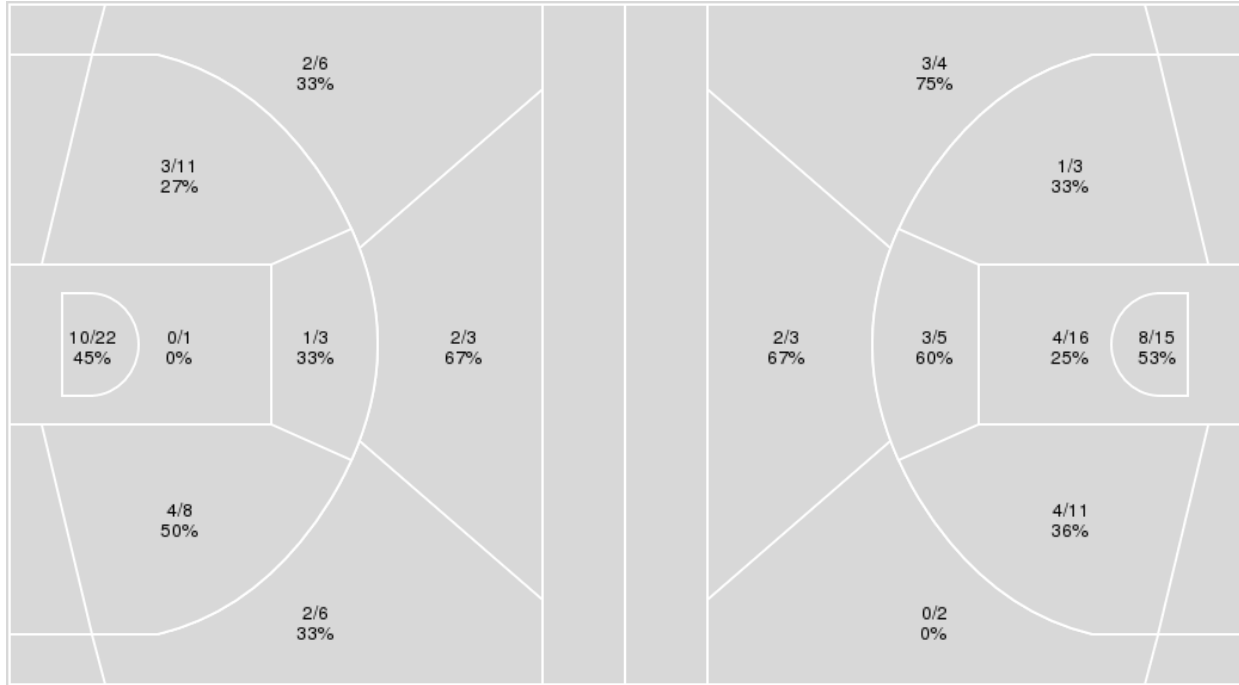

Officials: Eric Brewton, Michael McConnell, Teresa Stuck

{ Players => All; } FG Types => All; Results => All;

{ Players => All; } FG Types => All; Results => All;

Texas A&M

LSU

Texas A&M	M/A	%
Field Goals	24/60	40
2 Points	18/45	40
3 Points	6/15	40
Free Throws	4/7	57

LSU	M/A	%
Field Goals	25/59	42
2 Points	20/50	40
3 Points	5/9	56
Free Throws	19/24	79