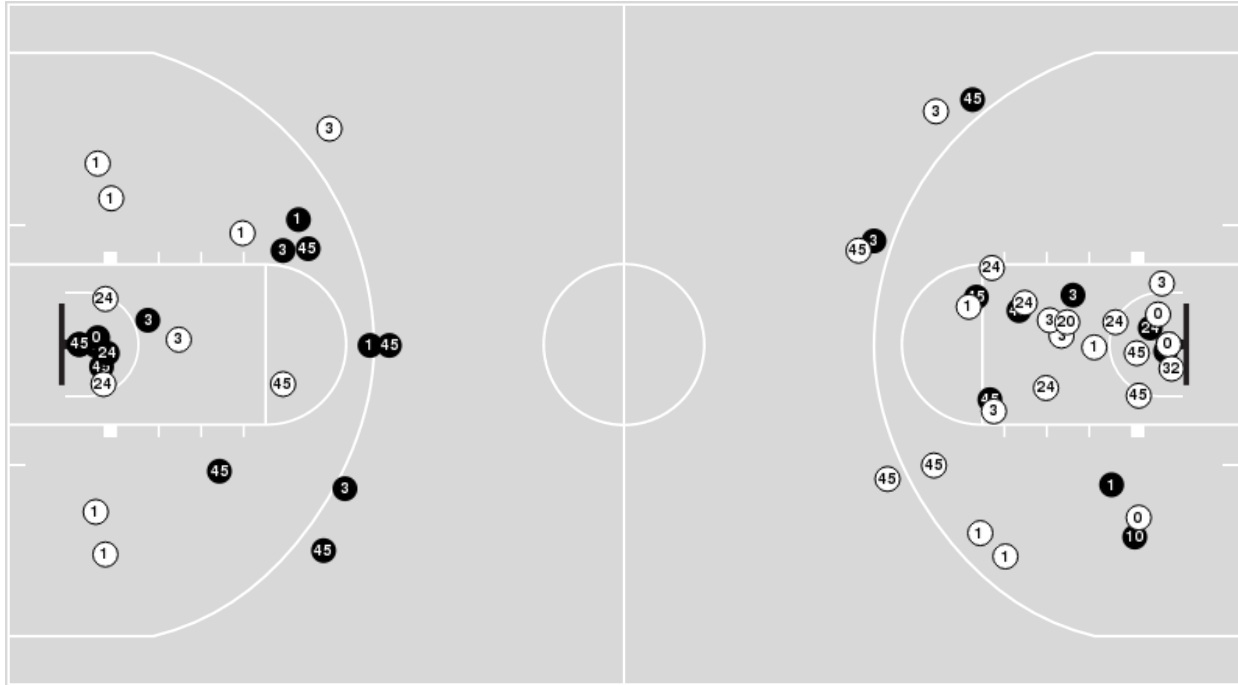

Officials: Eric Brewton, Michael McConnell, Teresa Stuck

Players => AllFG Types=>AllResults=>All
LSU

All Field Goals