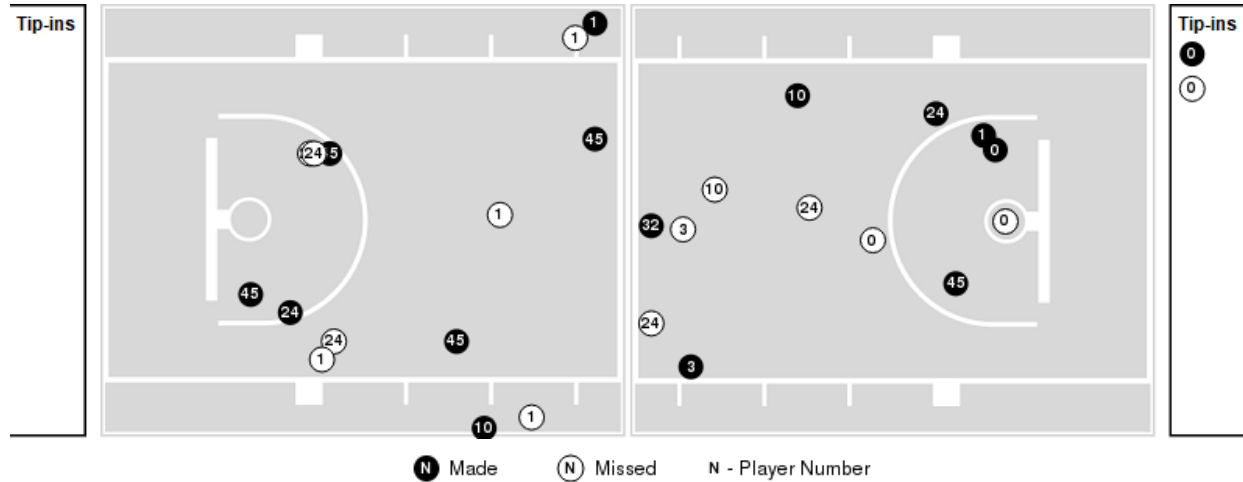

Blow Up Chart

LSU	M/A	%
Field Goals	26/61	43
2 Points	21/49	43
3 Points	5/12	42
Free Throws	14/15	93

LSU	M/A	%
Points in the Paint	26 (13 / 24)	54
Fast Break Points	10 (4/4)	100
Second Chance Points	6 (4/8)	50
Effective FG%	47