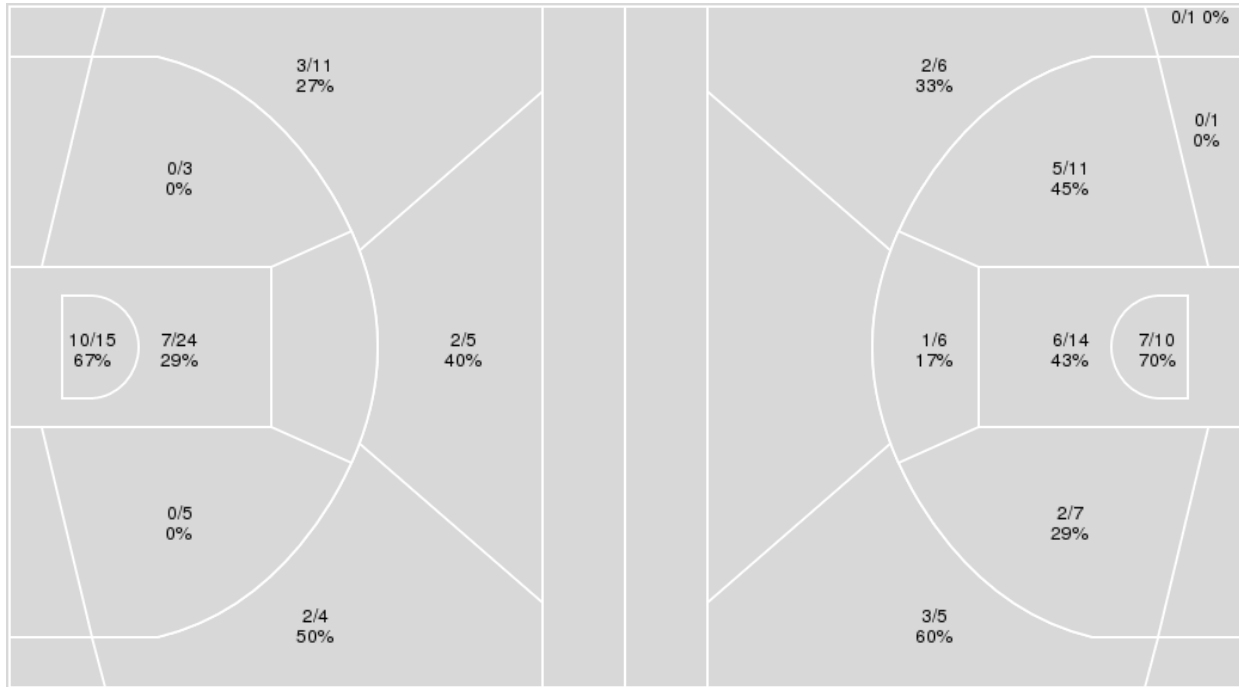

LSU at Mississippi St.

02/17/22 Humphrey Coliseum, Starkville
2021-22 Women's Basketball

Officials: Mark Zentz, Kevin Pethel, Ashlee Goode

{ Players => 0, 1, 2, 3, 4, 5, 10, 12, 15, 22, 23, 24, 25, 44; } FG Types => All; Results => All;

{ Players => All; } FG Types => All; Results => All;

Mississippi St.

LSU

Mississippi St.	M/A	%
Field Goals	24/67	36
2 Points	17/47	36
3 Points	7/20	35
Free Throws	4/8	50

LSU	M/A	%
Field Goals	26/61	43
2 Points	21/49	43
3 Points	5/12	42
Free Throws	14/15	93