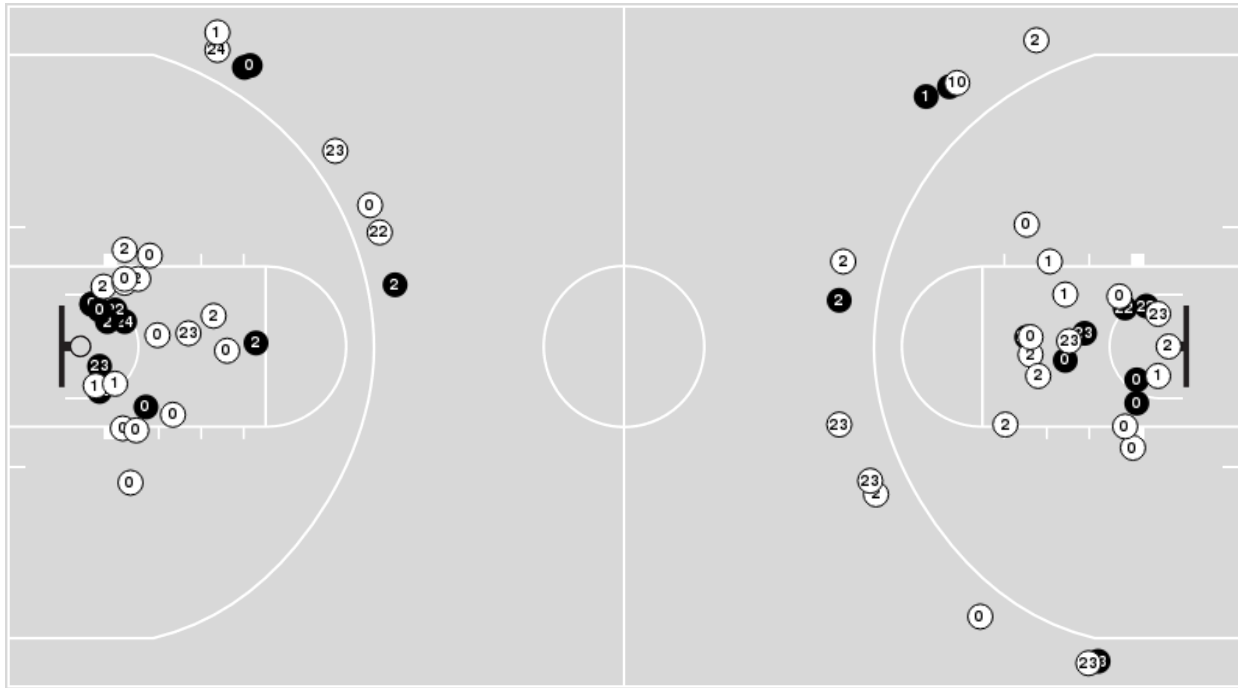

Players => 0, 1, 2, 3, 4, 5, 10, 12, 15, 22, 23, 24, 25, 44FG Types=>AllResults=>All

Mississippi St.

All Field Goals