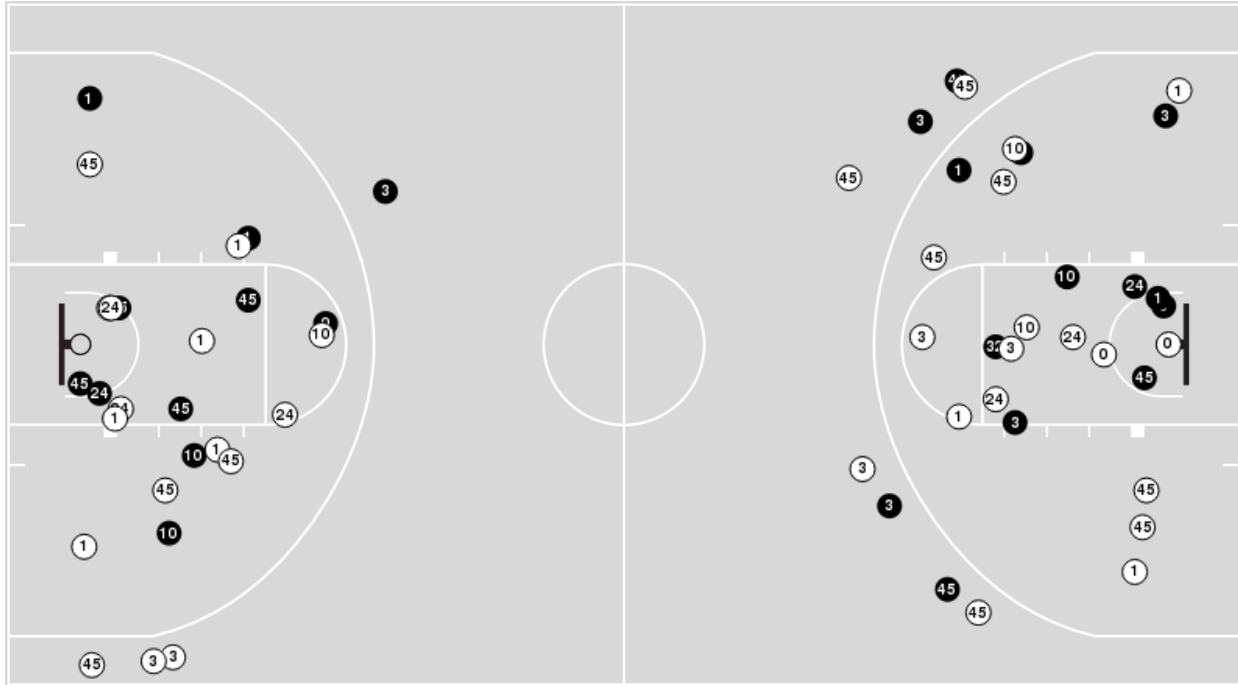

Players => AllFG Types=>AllResults=>All
LSU

All Field Goals