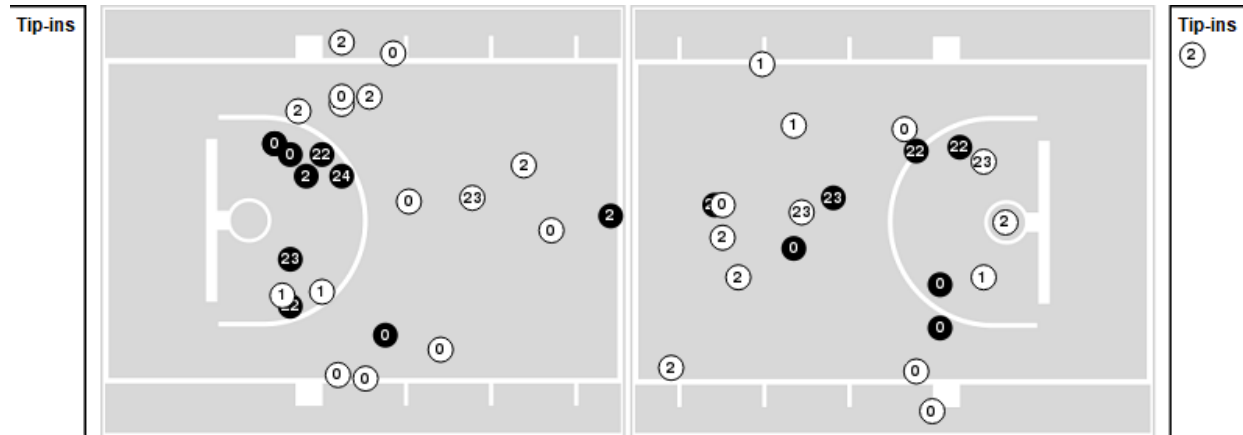

Blow Up Chart

● Made   ○ Missed   N - Player Number

Mississippi St.	M/A	%
Field Goals	24/67	36
2 Points	17/47	36
3 Points	7/20	35
Free Throws	4/8	50

Mississippi St.	M/A	%
Points in the Paint	34 (17 / 39)	44
Fast Break Points	14 (6/6)	100
Second Chance Points	5 (3/8)	38
Effective FG%	41