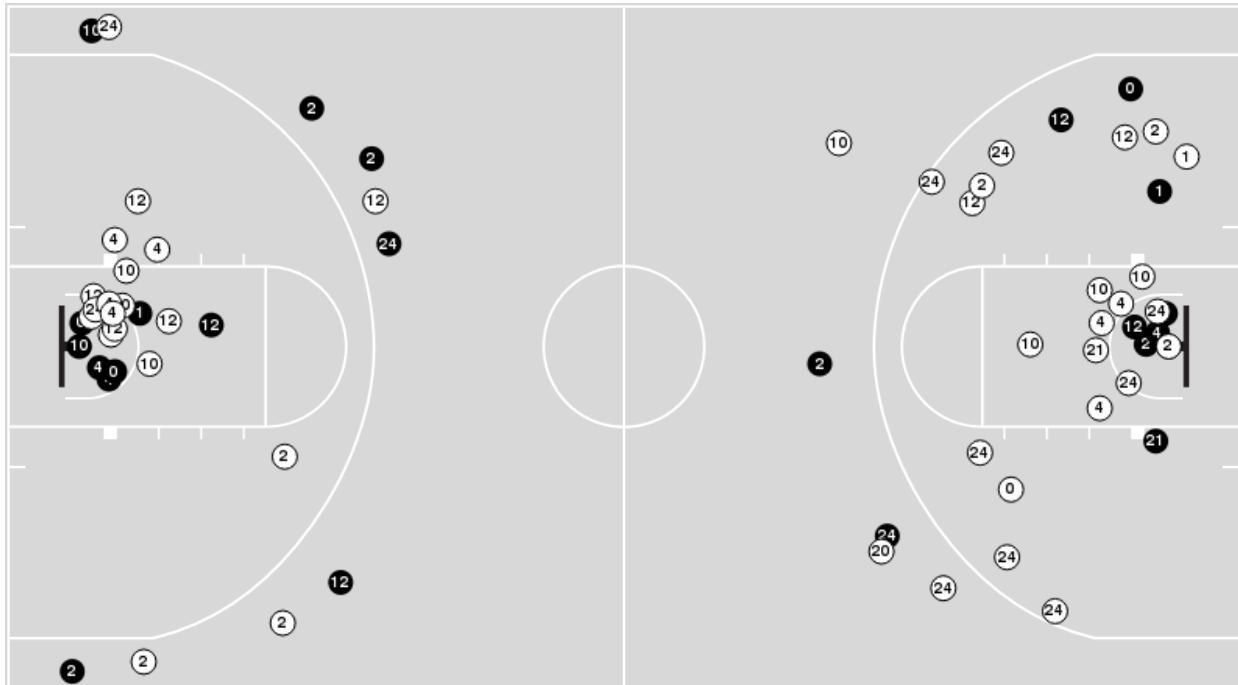

Jackson St. at LSU

03/19/22 Maravich Assembly Center, Baton Rouge
2021-22 Women's Basketball

Officials: Roy Gulbeyan, Ifeyinwa Seales, Chaney Muench

Players => AllFG Types=>AllResults=>All

Jackson St.

All Field Goals