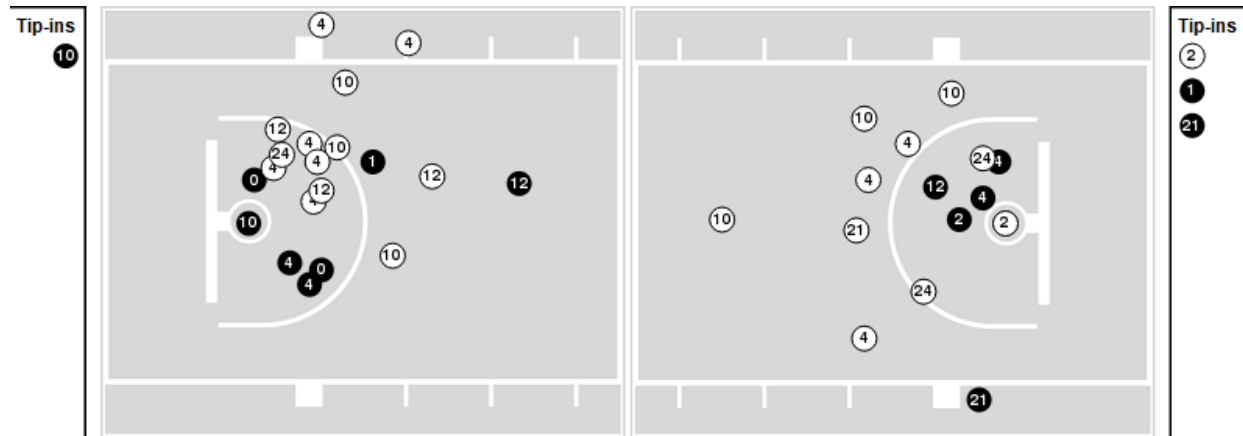

Blow Up Chart

● Made ○ Missed N - Player Number

Jackson St.	M/A	%
Field Goals	25/68	37
2 Points	17/53	32
3 Points	8/15	53
Free Throws	19/29	66

Jackson St.	M/A	%
Points in the Paint	26 (13 / 34)	38
Fast Break Points	7 (3/3)	100
Second Chance Points	18 (10/17)	59
Effective FG%	43