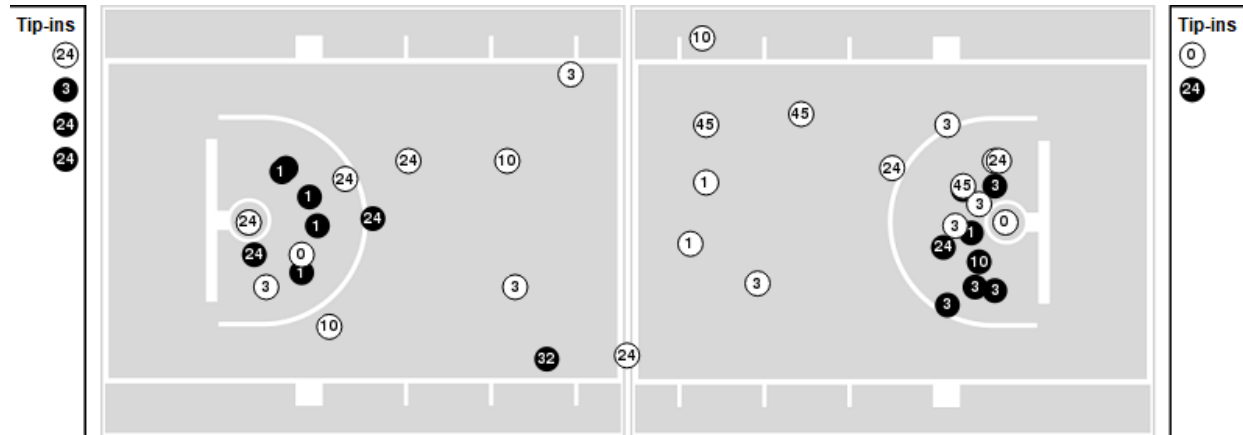

Blow Up Chart

● Made ○ Missed N - Player Number

LSU	M/A	%
Field Goals	30/74	41
2 Points	28/65	43
3 Points	2/9	22
Free Throws	21/31	68

LSU	M/A	%
Points in the Paint	40 (20 / 43)	47
Fast Break Points	15 (9/11)	82
Second Chance Points	16 (10/18)	56
Effective FG%	42